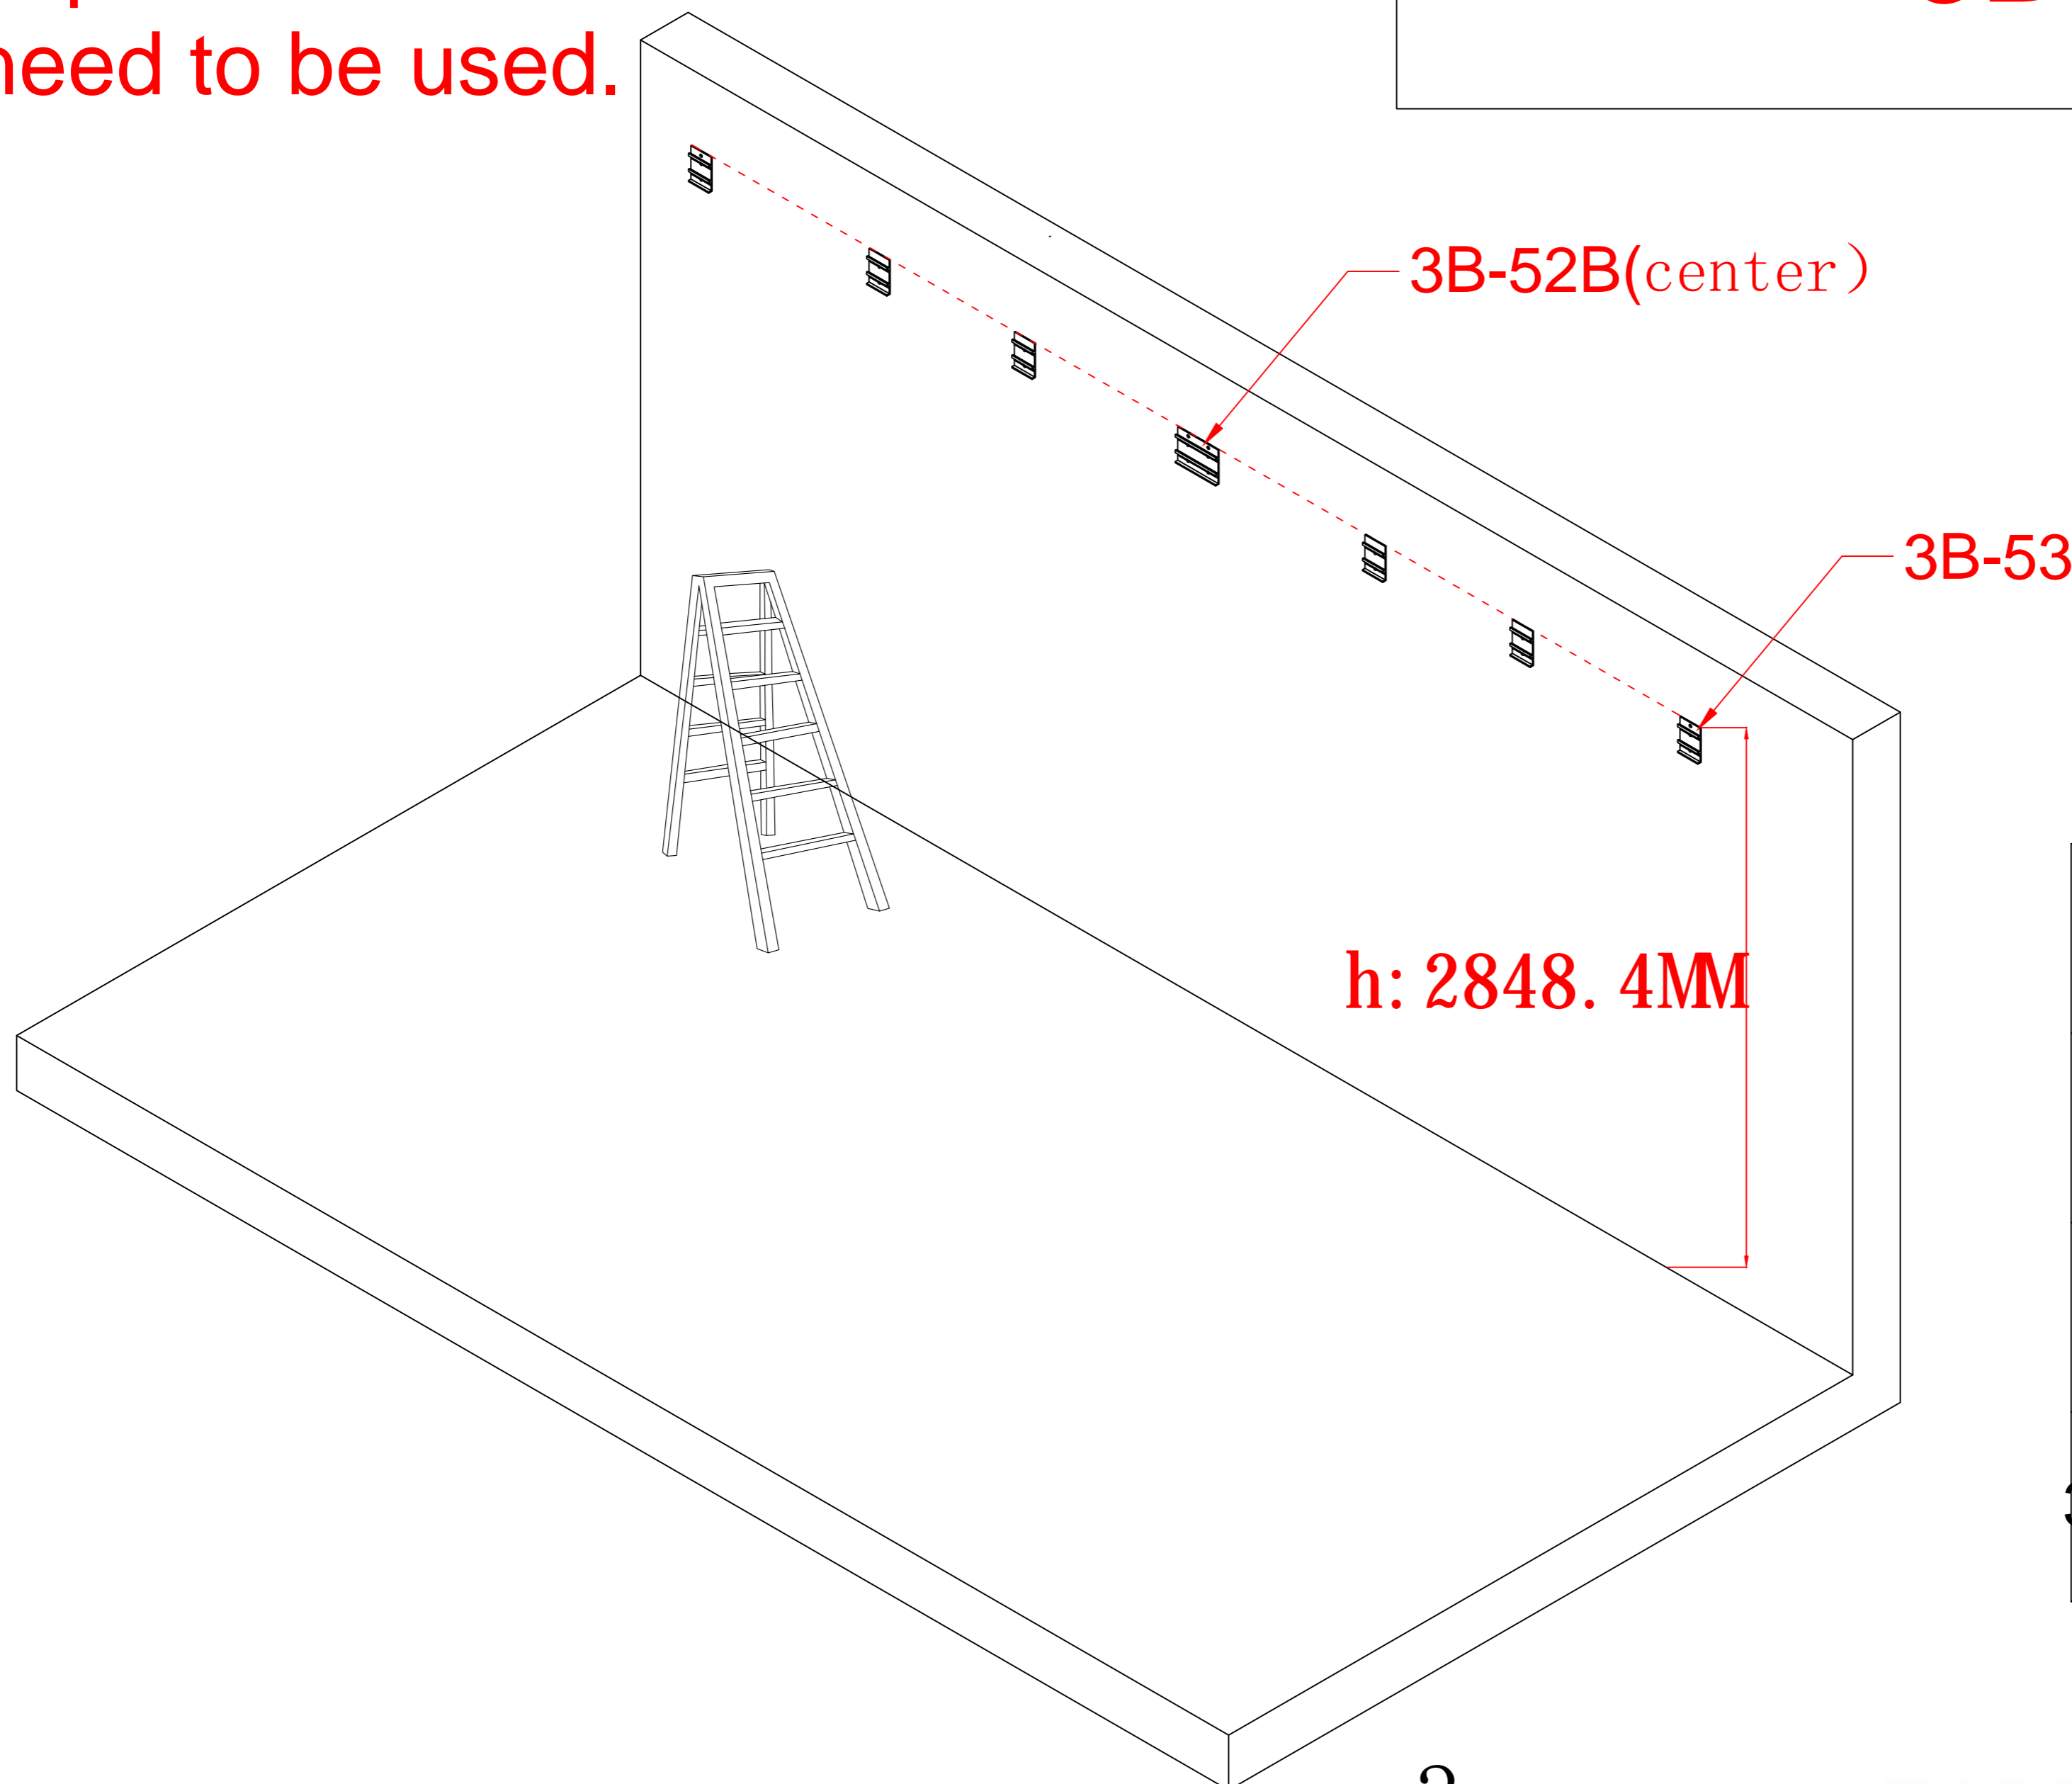

3B-39	 M8*100	16
3B-62	 M14*75  M10*100	16
3B-53		x
3B-52B		1

If your wooden wall does not have a wooden frame here, please use Wood screen-2: M8 * 20

3B-36	Cement wall screw M8*80	Wood screw-1 M8*60	Wood screw-2 M8*20 Additional accessories	4
3B-02				1
3B-02-2				1
3B-54	 M4.2*25			11