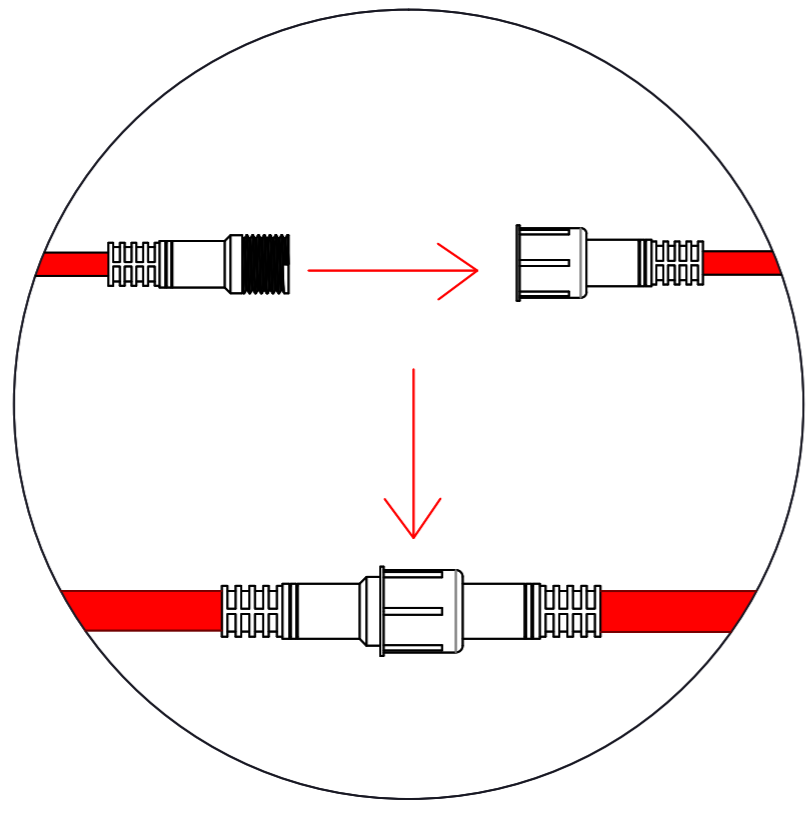

3B-51	
3B-06	
3B-48	
3B-07	
3B-48B	

3B-49	
3B-49B	
3B-51	

Connecting the male and female connectors, then put them into the holes in the main beam, and finally insert the plugs.

3B-57	
3B-06	
3B-07	

3B-23		10
3B-08		2

3B-14		1
3B-59		1

3B-09		2
3B-20	5-12-M4	x
3B-20B	5-16-M4	4

3B-60	 M4.2*19/8pcs	
		1

3B-24		1
-------	---	---

Wires Diagram

Power in: 220V
Power Out To
Motor: DC24V