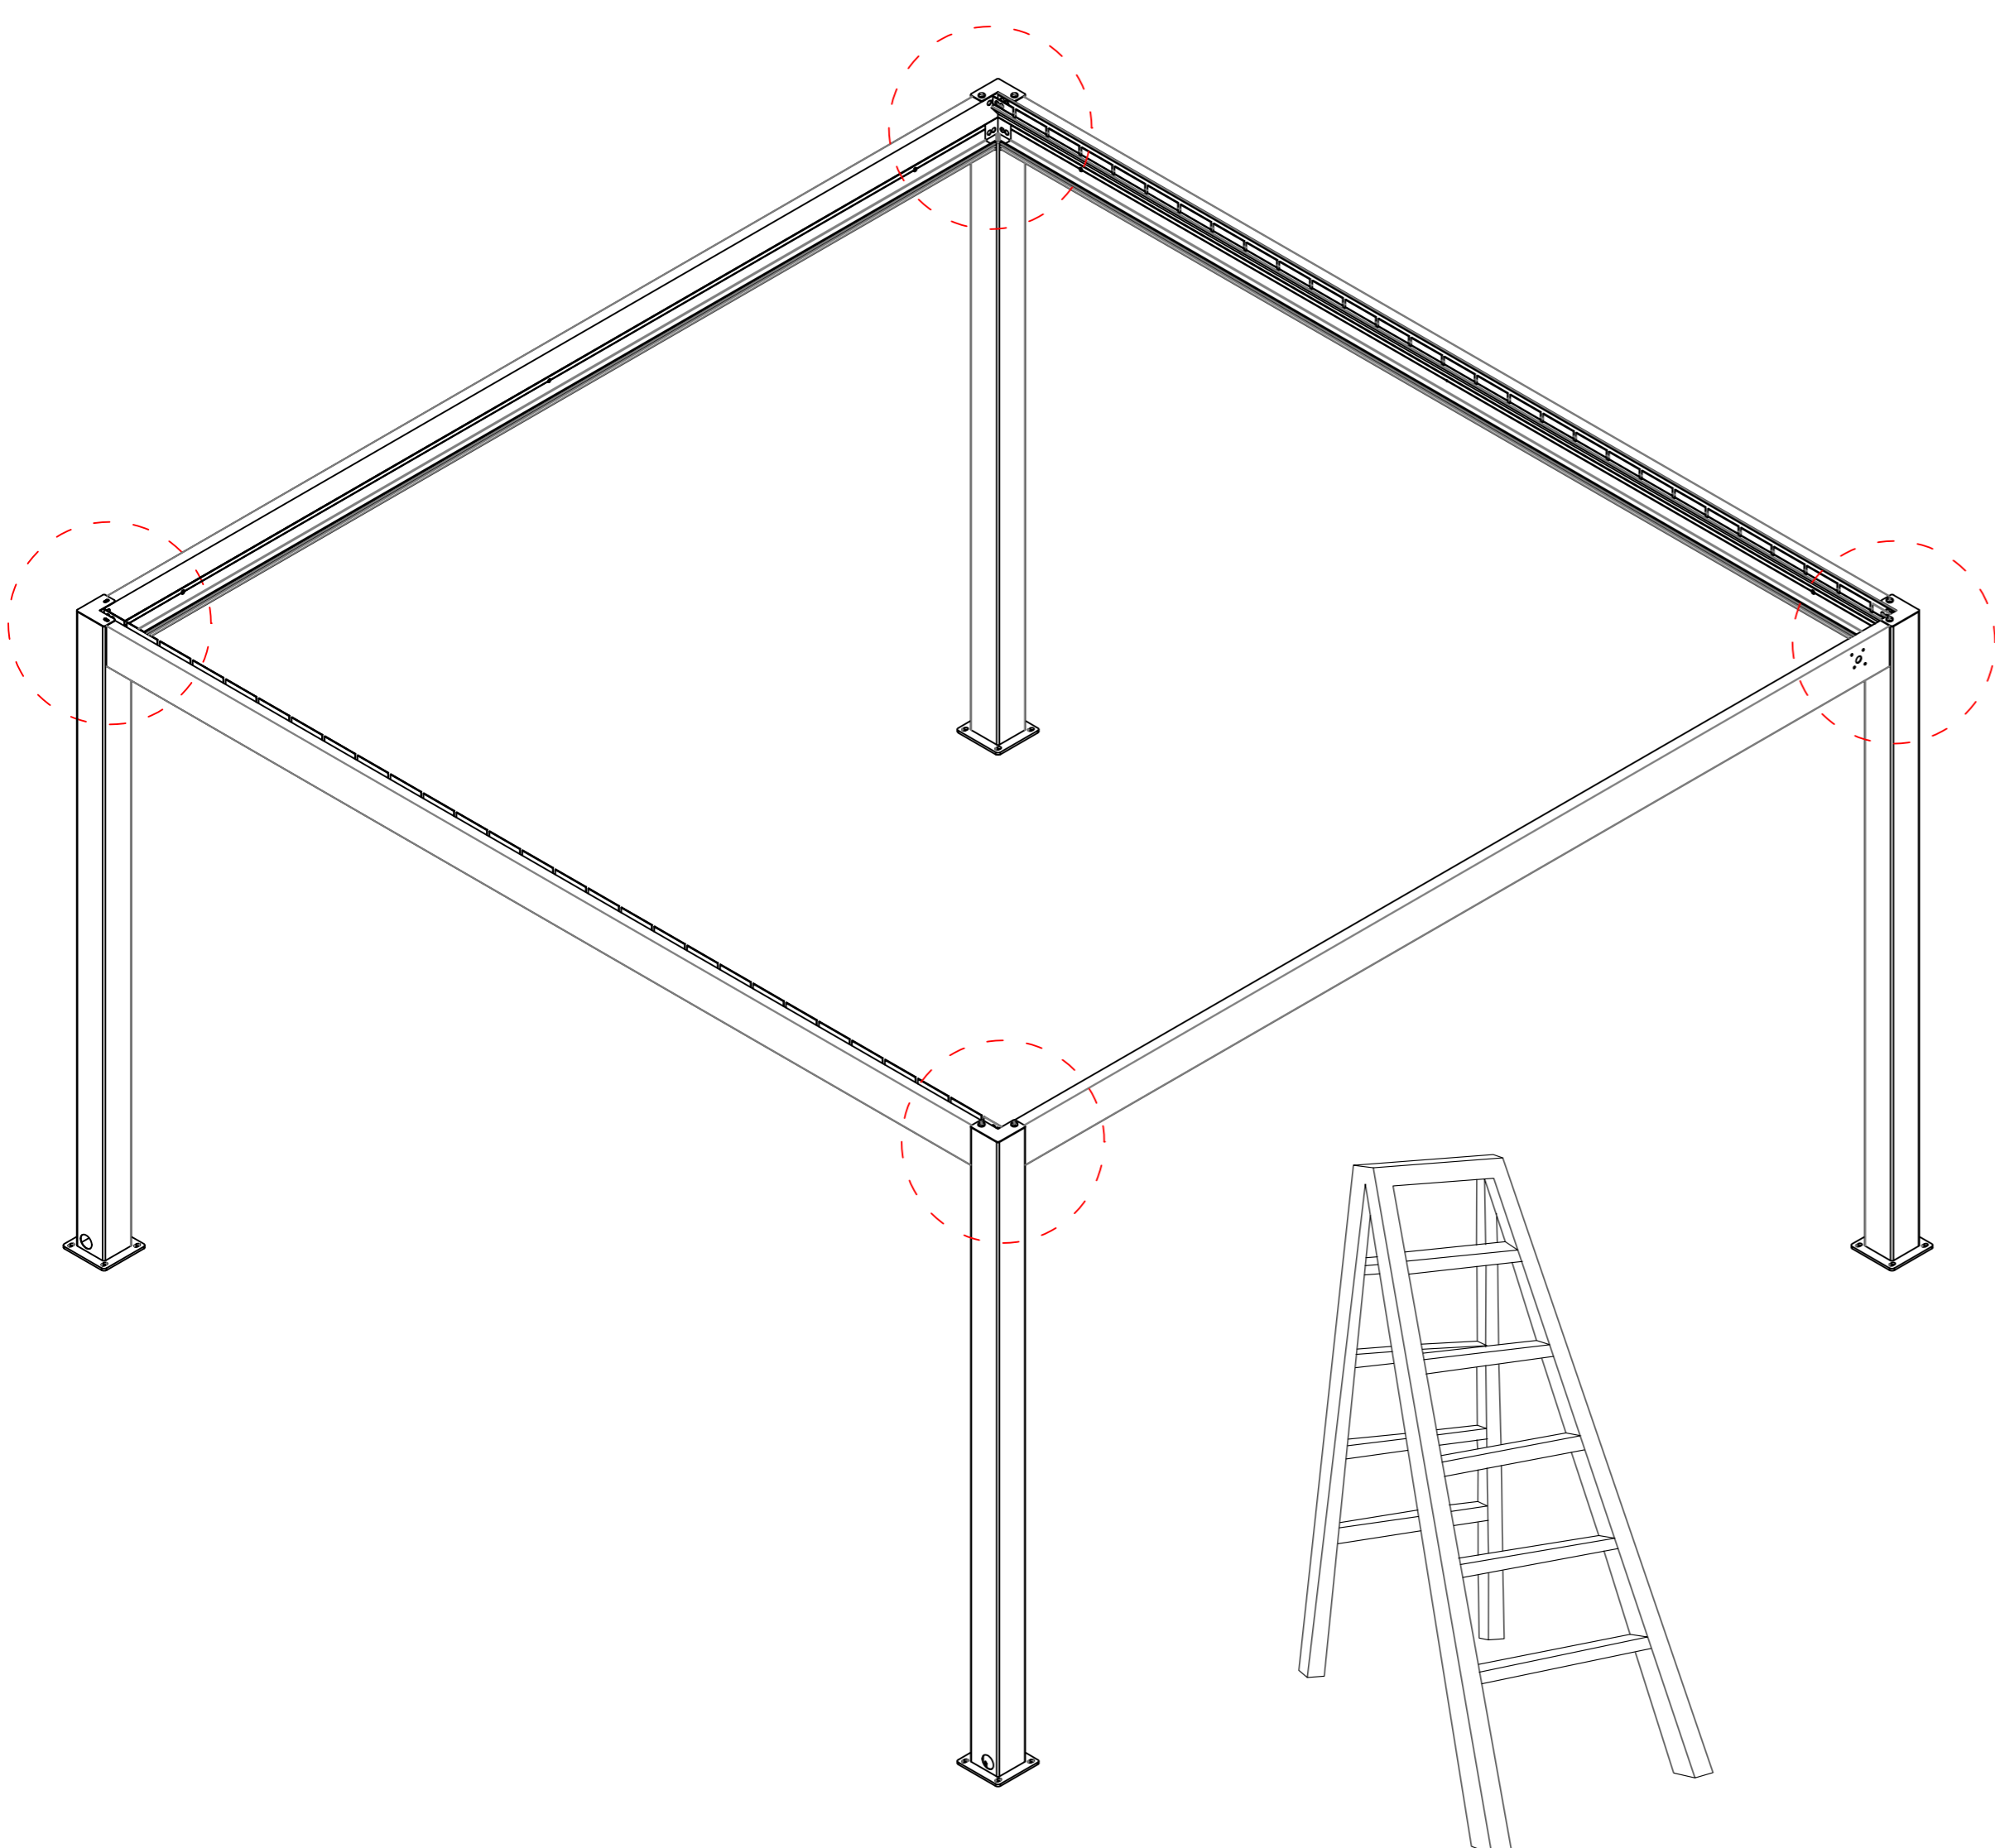

Item	Drawings	Qty
3B-23	 M4.2*19	20+2
3B-24		1
3B-46		4
3B-48		34
3B-49		33
3B-50		1
3B-51	 M4.2*25	272+4

2x5m

Before installing the bottom expansion screws, please be sure to correct the frame size

2\*5-4

3B-46		4
3B-01		4
3B-13		4
3B-22		24

3B-04		2
3B-18		1

3B-02		1
3B-03		1
3B-18		1

3B-21		16
-------	--	----

3B-24		1
3B-11		4
3B-19		8

a

3B-12

b

3B-50

a

3B-49 b

9

3B-06/ 50		1
--------------	--	---

Attention: Please pay attention to differentiation during installation, as the hole positions on both sides are different

3B-23  
10 screws: 5 screws / strip