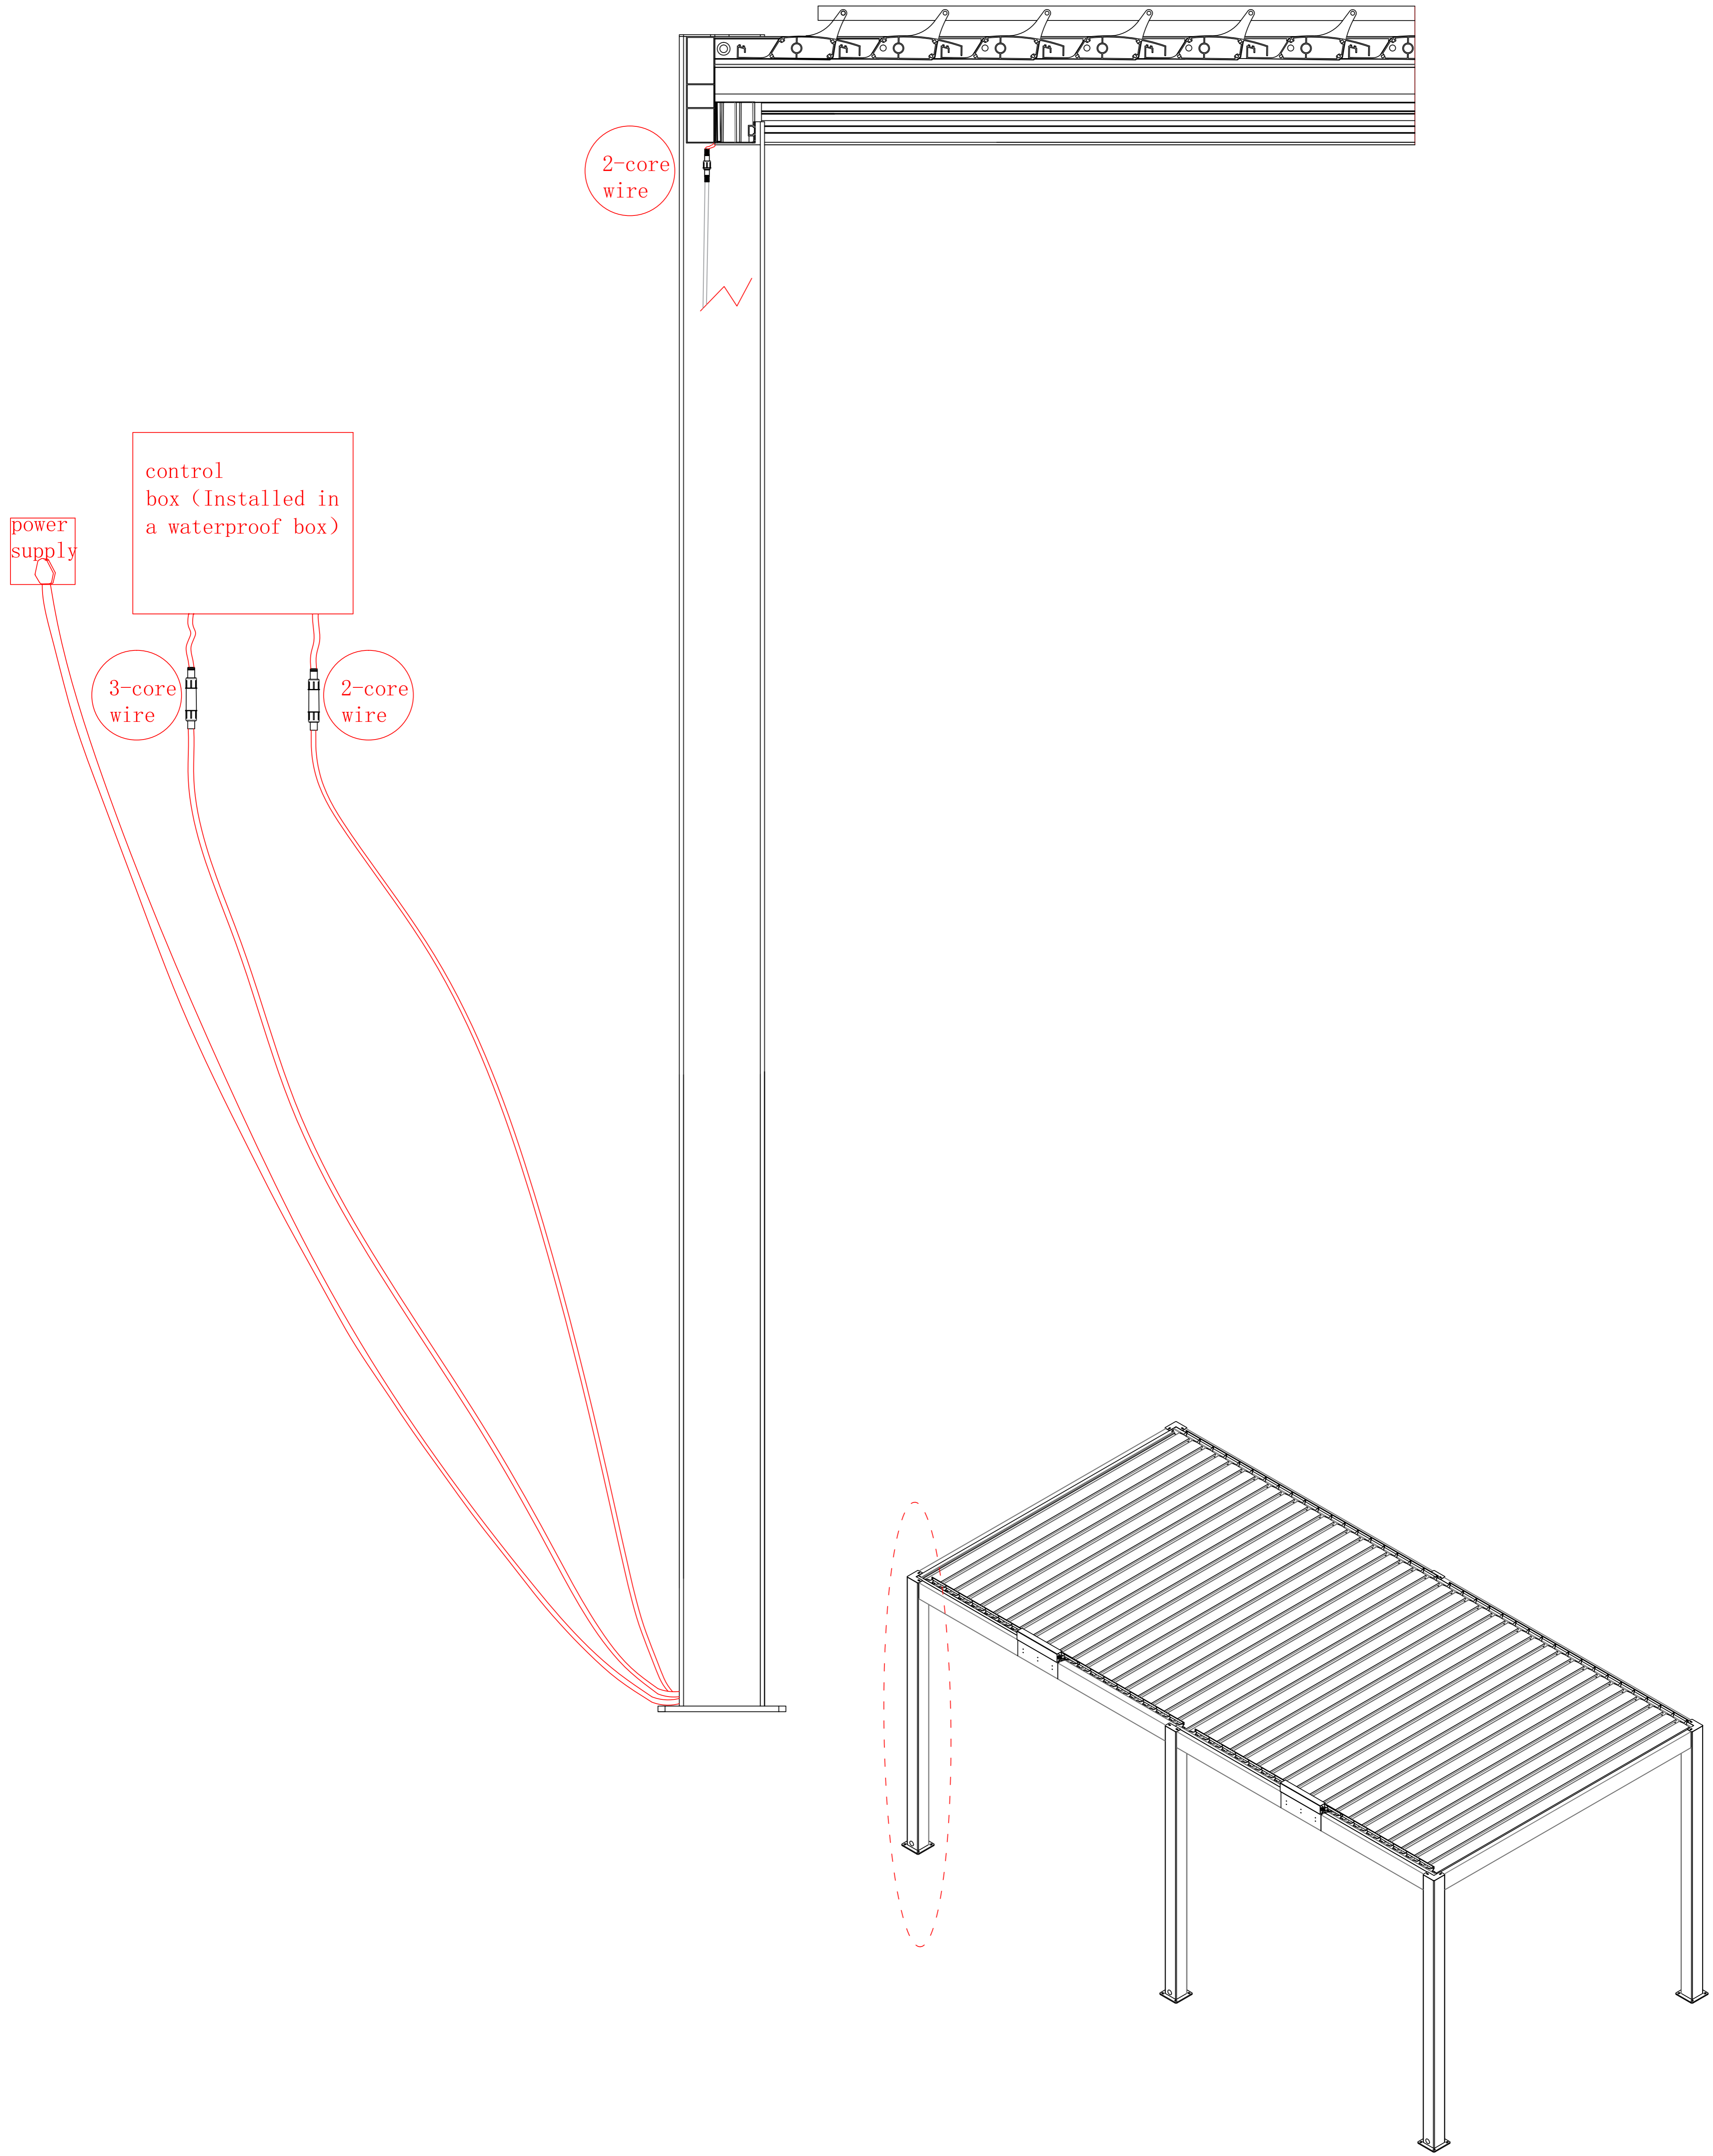

b

3B-24		1
3B-12		4

3B-51	
3B-06	
3B-48	
3B-07	
3B-48B	

3B-49	
3B-49B	
3B-51	

Connecting the male and female connectors, then put them into the holes in the main beam, and finally insert the plugs.

3B-06		X-2
-------	--	-----

Attention: Please pay attention to differentiation during installation, as the hole positions on both sides are different

3B-23		20
3B-08A		1
3B-08B		1
3B-08C		1
3B-08D		1

3B-14		2
3B-59		2

3B-09		4
3B-20	5-12-M4	x
3B-20B	5-16-M4	4

3B-23	 M4.2*19	18
3B-60		2

3B-24		1
-------	--	---

Wires Diagram

Power in: 220V
Power Out To
Motor: DC24V