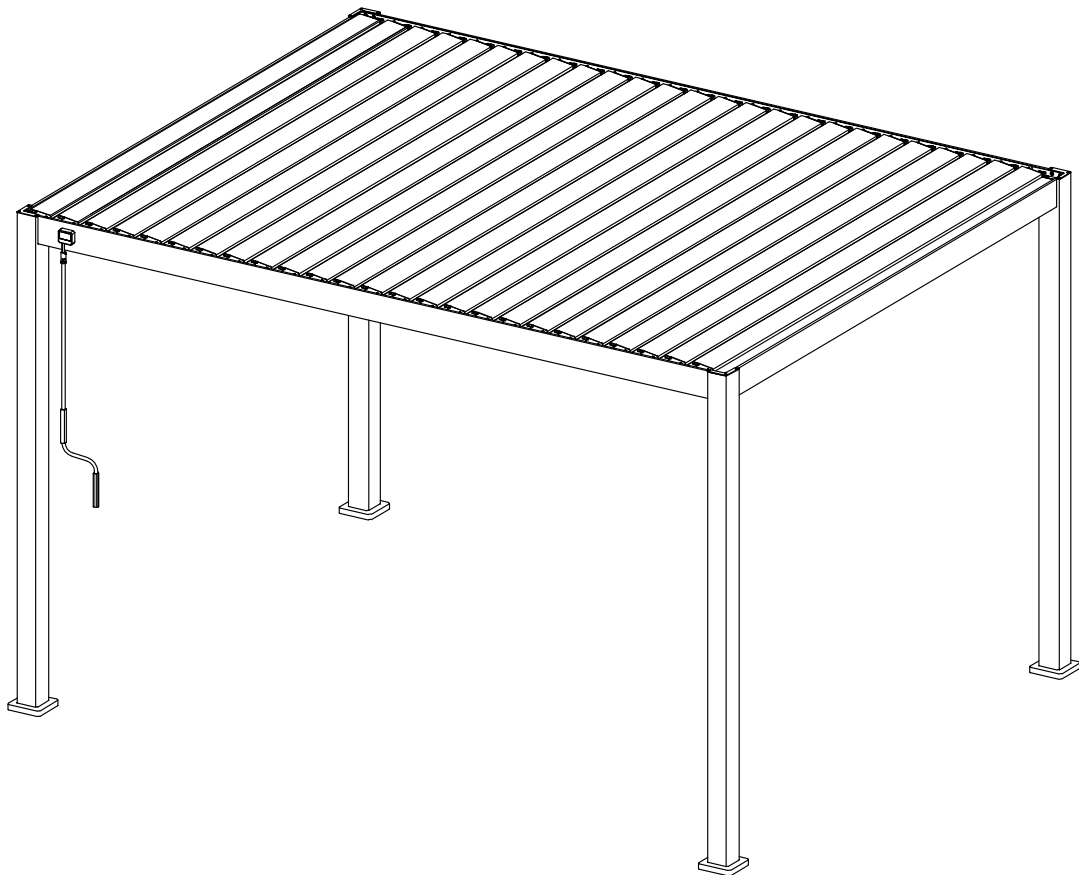

LIVING CULTURE

ALUMINIUM PER GOLA

3.6x4m

User Manual