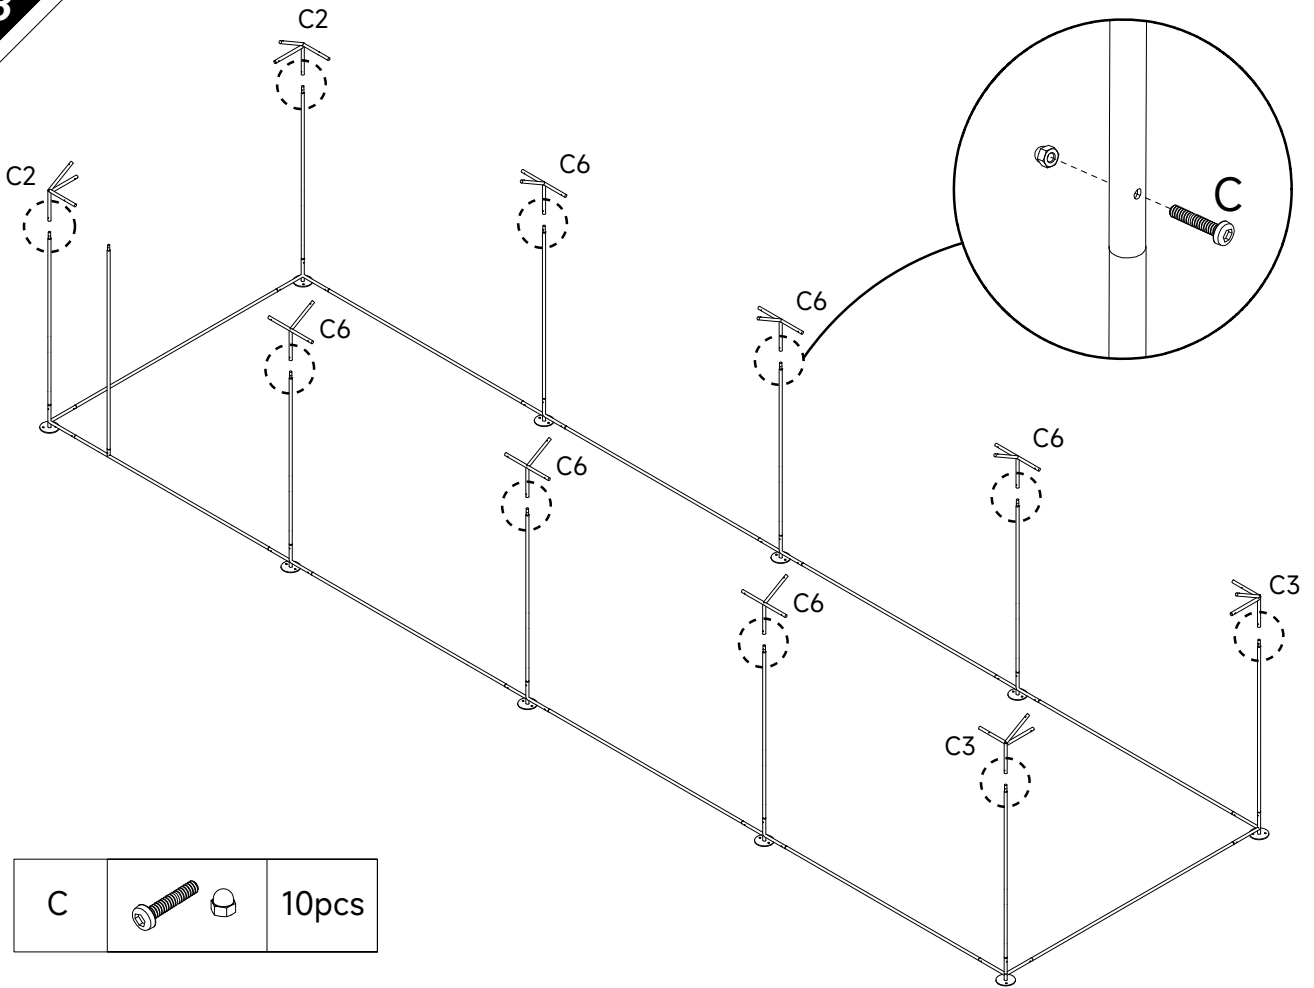

Manual Instruction

Size: 196x776x230cm

Part List

	Part Image	Length	Number
T1		157cm	11 pcs
T2		184cm	22 pcs
T3		184cm	2 pcs
T4		50cm	8 pcs
T5			3 pcs
T6		94cm	10 pcs
T7		51cm	2 pcs
T8		143cm	2 pcs
C1			4 pcs
C2			2 pcs
C3			2 pcs

Part List

		Part Image	Number
C4			2 pcs
C5			6 pcs
C6			6 pcs
C7			3 pcs
C8			16 pcs
C9			8 pcs
A	Door Hinge		2 pcs
B	Door Lock		2 pcs
C	Screws&nuts		100 pcs
D	Self-Taping Screw and Hex Bit Head		16 pcs Self-Taping Screw and 1 pc Hex Bit Head
E	Nails		10 pcs
F	Mesh		2 pcs
G	Raincover		2 pcs
H	Ball Rope		36 pcs
I	Wrench		1 pc of each
J	Metal Tie		1 package

01

C		20pcs
---	--	-------

02

C		11pcs
---	---	-------

03

04

05

C		12pcs
---	--	-------

06

C		8pcs
---	---	------

07

C		12pcs
---	--	-------

08

C9		12pcs
----	---	-------

09

C		16pcs
C8		16pcs
D		16 pcs Self-Taping Screw and 1 pc Hex Bit Head