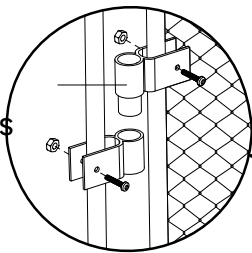

Part List

		Part Image	Number
C4			2 pcs
C5			6 pcs
C6			6 pcs
C7			3 pcs
C8			16 pcs
C9			8 pcs
A	Door Hinge		2 pcs
B	Door Lock		2 pcs
C	Screws&nuts		100 pcs
D	Self-Taping Screw and Hex Bit Head		16 pcs Self-Taping Screw and 1 pc Hex Bit Head
E	Nails		10 pcs
F	Mesh		2 pcs
G	Raincover		2 pcs
H	Ball Rope		36 pcs
I	Wrench		1 pc of each
J	Metal Tie		1 package

06

C		8pcs
---	---	------

07

C		12pcs
---	--	-------

08

C9		12pcs
----	---	-------

09

C		16pcs
C8		16pcs
D		16 pcs Self-Taping Screw and 1 pc Hex Bit Head

10

C		4pcs
---	---	------

Connect the Mesh

F		1 small pc
J		1 mesh hole with 1 pc metal tie

A accessories come with nuts

B accessories come with nuts

13

E		10 pcs
---	--	--------

14

F		1 big pc
---	---	----------

15

J		20cm apart with 1 pc metal tie
---	--	-----------------------------------

16

G		2pcs
---	---	------

17

H		36pcs
---	--	-------