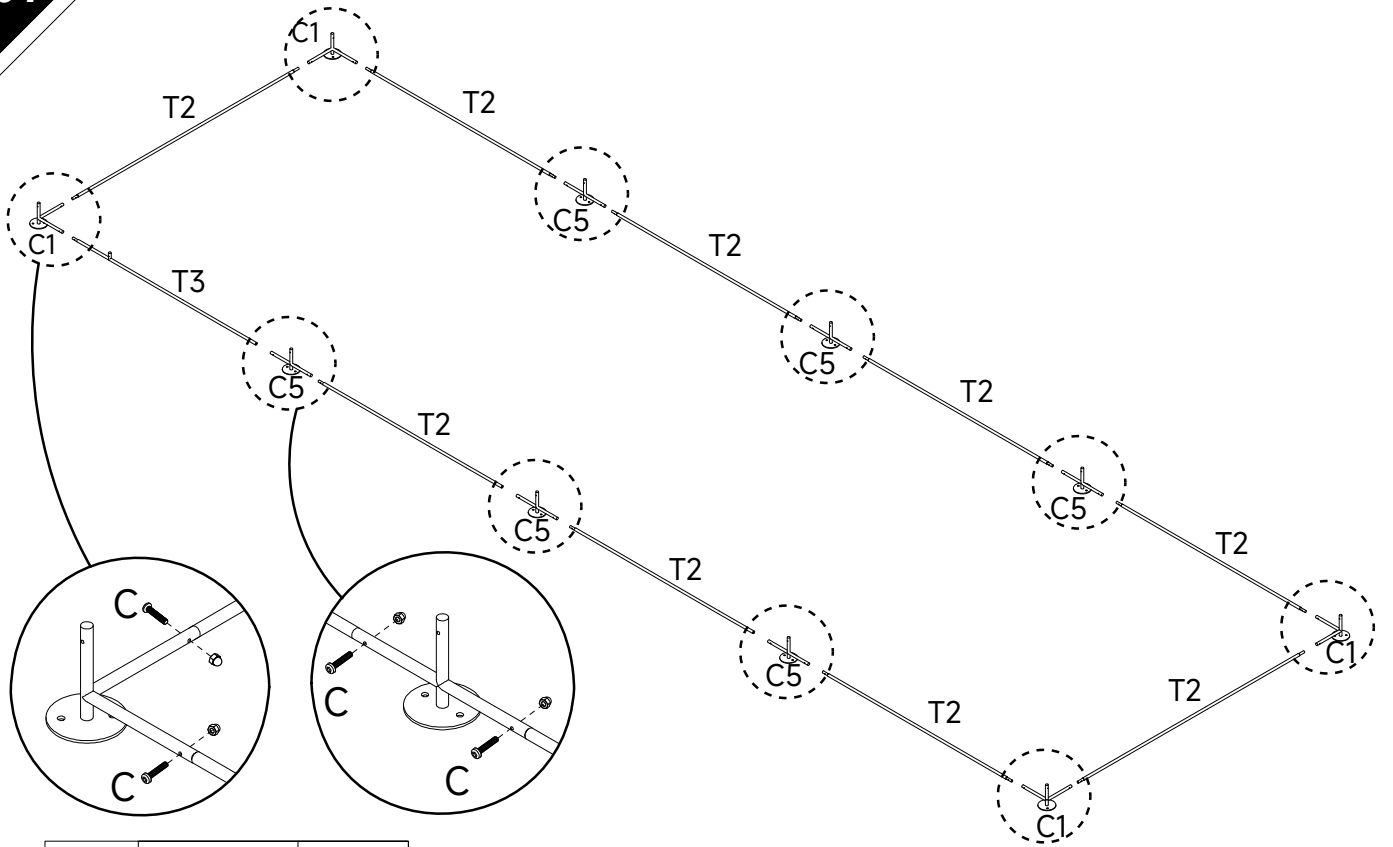

Manual Instruction

Size: 196x776x230cm

Part List

	Part Image	Length	Number
T1		157cm	11 pcs
T2		184cm	22 pcs
T3		184cm	2 pcs
T4		50cm	8 pcs
T5			3 pcs
T6		94cm	10 pcs
T7		51cm	2 pcs
T8		143cm	2 pcs
C1			4 pcs
C2			2 pcs
C3			2 pcs

Part List

		Part Image	Number
C4			2 pcs
C5			6 pcs
C6			6 pcs
C7			3 pcs
C8			16 pcs
C9			8 pcs
A	Door Hinge		2 pcs
B	Door Lock		2 pcs
C	Screws&nuts		100 pcs
D	Self-Taping Screw and Hex Bit Head		16 pcs Self-Taping Screw and 1 pc Hex Bit Head
E	Nails		10 pcs
F	Mesh		2 pcs
G	Raincover		2 pcs
H	Ball Rope		36 pcs
I	Wrench		1 pc of each
J	Metal Tie		1 package

01

C		20pcs
---	--	-------

02

C		11pcs
---	---	-------

03

04

05

C		12pcs
---	--	-------

06

C		8pcs
---	---	------

07

C		12pcs
---	--	-------

08

C9		12pcs
----	---	-------

09

C		16pcs
C8		16pcs
D		16 pcs Self-Taping Screw and 1 pc Hex Bit Head