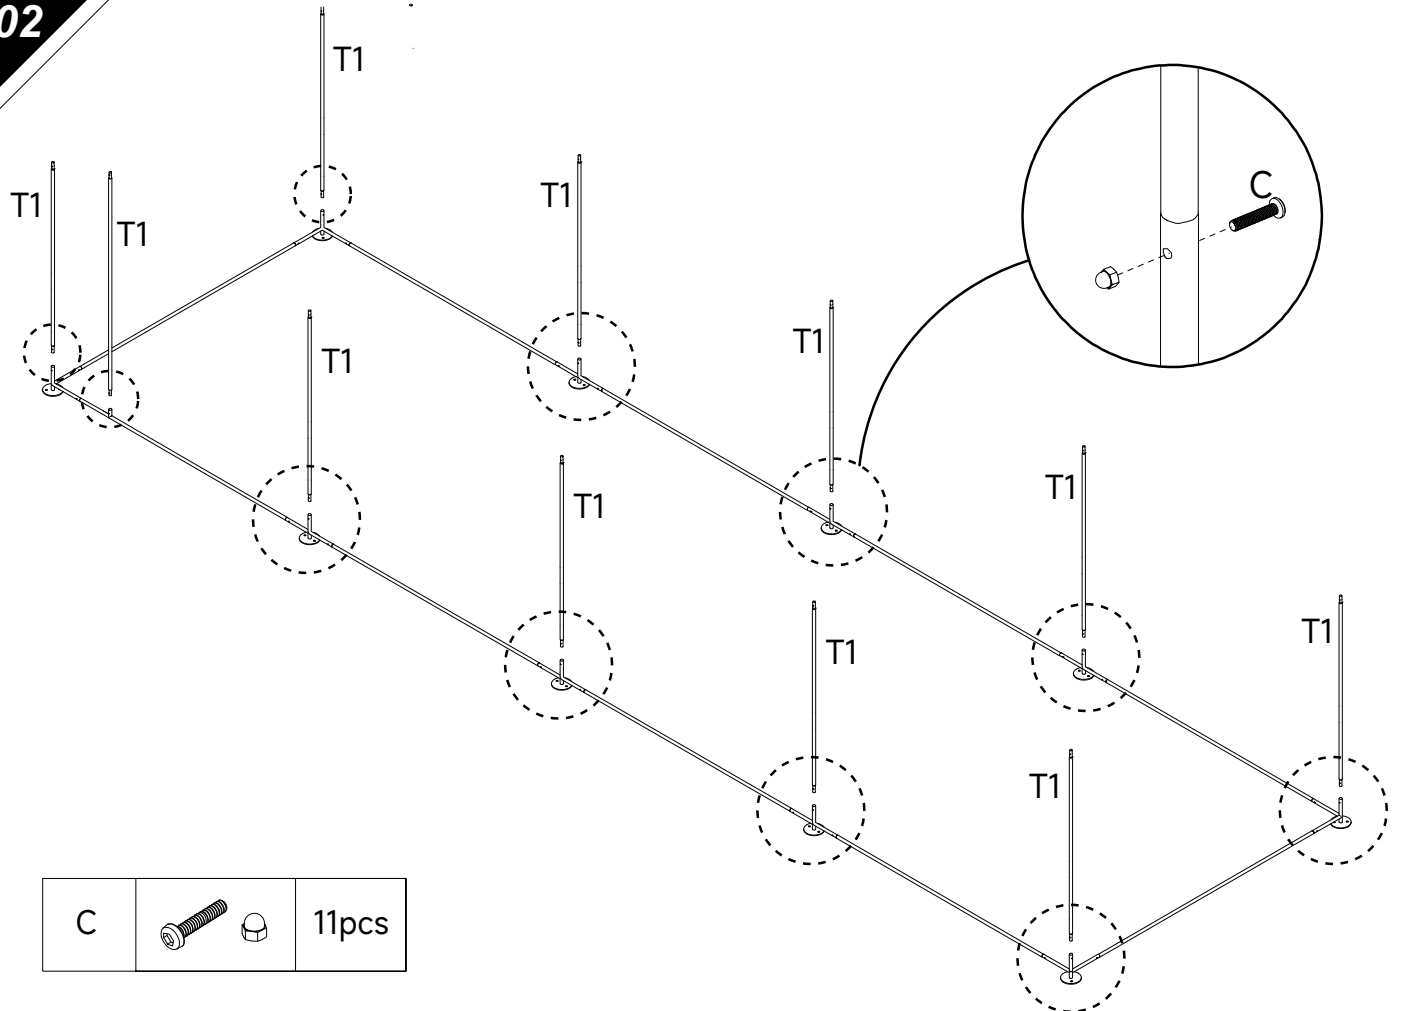

Manual Instruction

Size: 196x776x230cm

Part List

	Part Image	Length	Number
T1		157cm	11 pcs
T2		184cm	22 pcs
T3		184cm	2 pcs
T4		50cm	8 pcs
T5			3 pcs
T6		94cm	10 pcs
T7		51cm	2 pcs
T8		143cm	2 pcs
C1			4 pcs
C2			2 pcs
C3			2 pcs

Part List

		Part Image	Number
C4			2 pcs
C5			6 pcs
C6			6 pcs
C7			3 pcs
C8			16 pcs
C9			8 pcs
A	Door Hinge		2 pcs
B	Door Lock		2 pcs
C	Screws&nuts		100 pcs
D	Self-Taping Screw and Hex Bit Head		16 pcs Self-Taping Screw and 1 pc Hex Bit Head
E	Nails		10 pcs
F	Mesh		2 pcs
G	Raincover		2 pcs
H	Ball Rope		36 pcs
I	Wrench		1 pc of each
J	Metal Tie		1 package

01

C		20pcs
---	--	-------

02

C		11pcs
---	---	-------

03

04

05

C		12pcs
---	--	-------

06

C		8pcs
---	---	------

07

C		12pcs
---	--	-------

08

C9		12pcs
----	---	-------

09

C		16pcs
C8		16pcs
D		16 pcs Self-Taping Screw and 1 pc Hex Bit Head