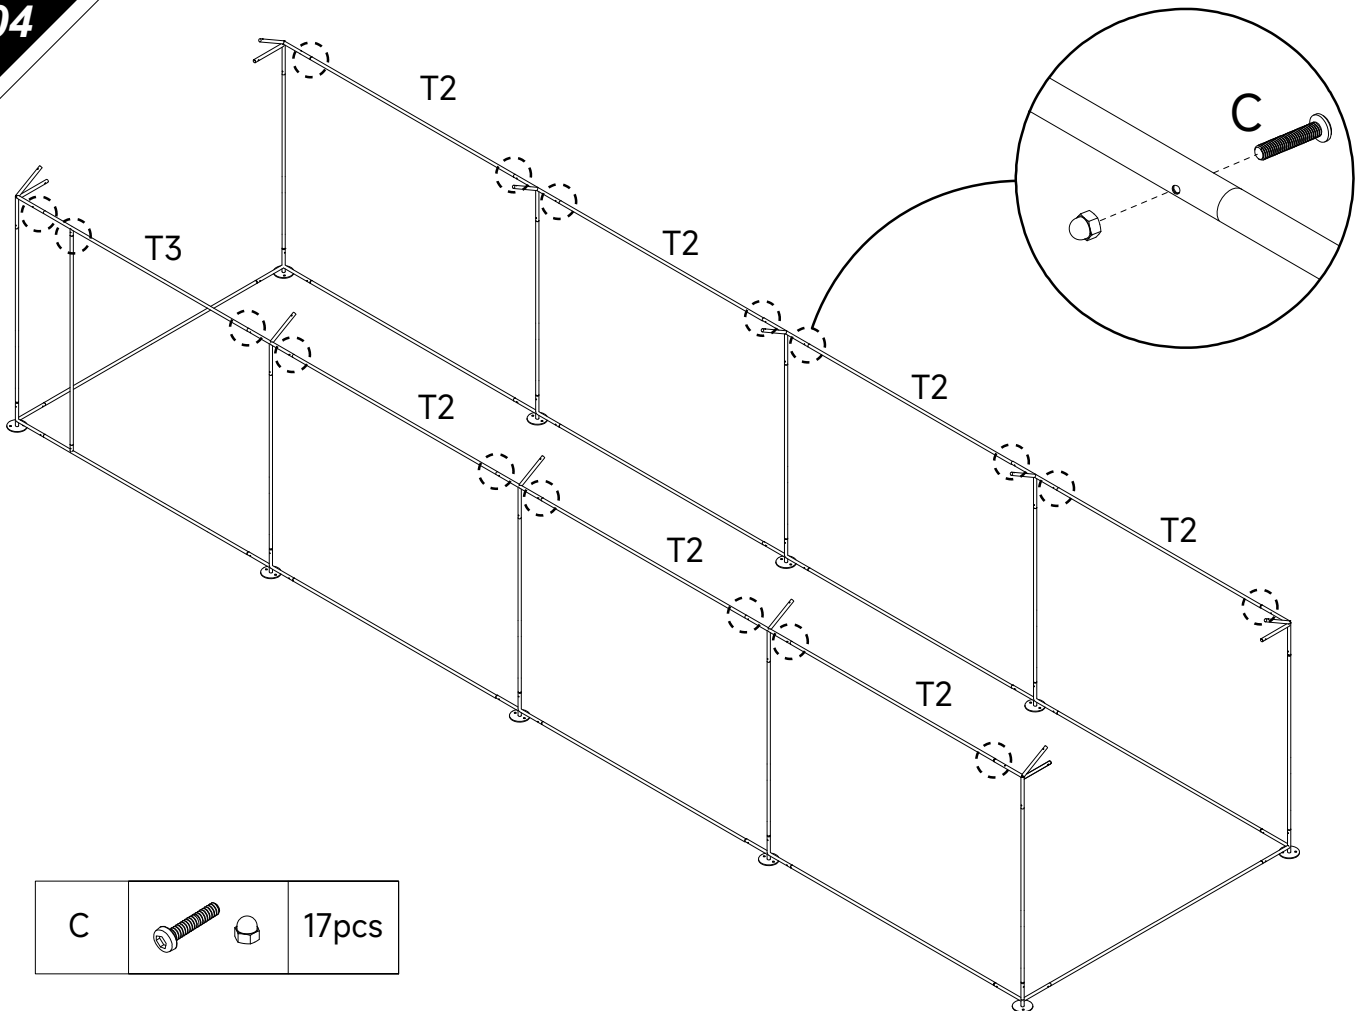

Manual Instruction

Size: 196x776x230cm

Part List

	Part Image	Length	Number
T1		157cm	11 pcs
T2		184cm	22 pcs
T3		184cm	2 pcs
T4		50cm	8 pcs
T5			3 pcs
T6		94cm	10 pcs
T7		51cm	2 pcs
T8		143cm	2 pcs
C1			4 pcs
C2			2 pcs
C3			2 pcs

Part List

		Part Image	Number
C4			2 pcs
C5			6 pcs
C6			6 pcs
C7			3 pcs
C8			16 pcs
C9			8 pcs
A	Door Hinge		2 pcs
B	Door Lock		2 pcs
C	Screws&nuts		100 pcs
D	Self-Taping Screw and Hex Bit Head		16 pcs Self-Taping Screw and 1 pc Hex Bit Head
E	Nails		10 pcs
F	Mesh		2 pcs
G	Raincover		2 pcs
H	Ball Rope		36 pcs
I	Wrench		1 pc of each
J	Metal Tie		1 package

01

C		20pcs
---	--	-------

02

C		11pcs
---	---	-------

03

04

05

C		12pcs
---	--	-------

06

C		8pcs
---	---	------

07

C		12pcs
---	--	-------

08

C9		12pcs
----	---	-------

09

C		16pcs
C8		16pcs
D		16 pcs Self-Taping Screw and 1 pc Hex Bit Head