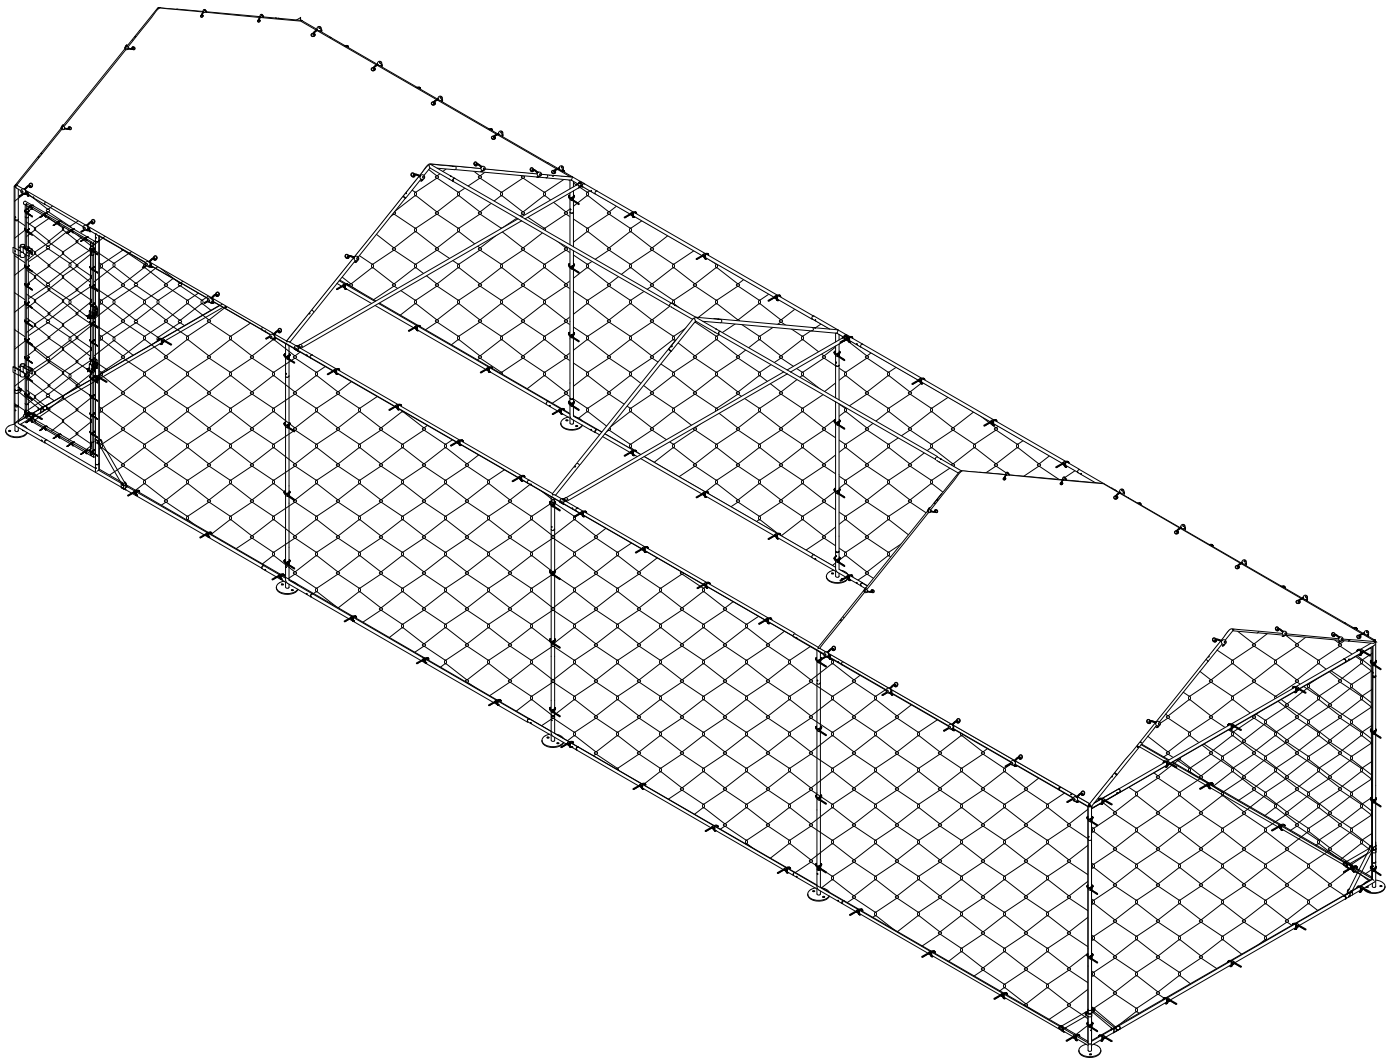

Manual Instruction

Size: 196x776x230cm

Part List

	Part Image	Length	Number
T1		157cm	11 pcs
T2		184cm	22 pcs
T3		184cm	2 pcs
T4		50cm	8 pcs
T5			3 pcs
T6		94cm	10 pcs
T7		51cm	2 pcs
T8		143cm	2 pcs
C1			4 pcs
C2			2 pcs
C3			2 pcs

Part List

		Part Image	Number
C4			2 pcs
C5			6 pcs
C6			6 pcs
C7			3 pcs
C8			16 pcs
C9			8 pcs
A	Door Hinge		2 pcs
B	Door Lock		2 pcs
C	Screws&nuts		100 pcs
D	Self-Taping Screw and Hex Bit Head		16 pcs Self-Taping Screw and 1 pc Hex Bit Head
E	Nails		10 pcs
F	Mesh		2 pcs
G	Raincover		2 pcs
H	Ball Rope		36 pcs
I	Wrench		1 pc of each
J	Metal Tie		1 package