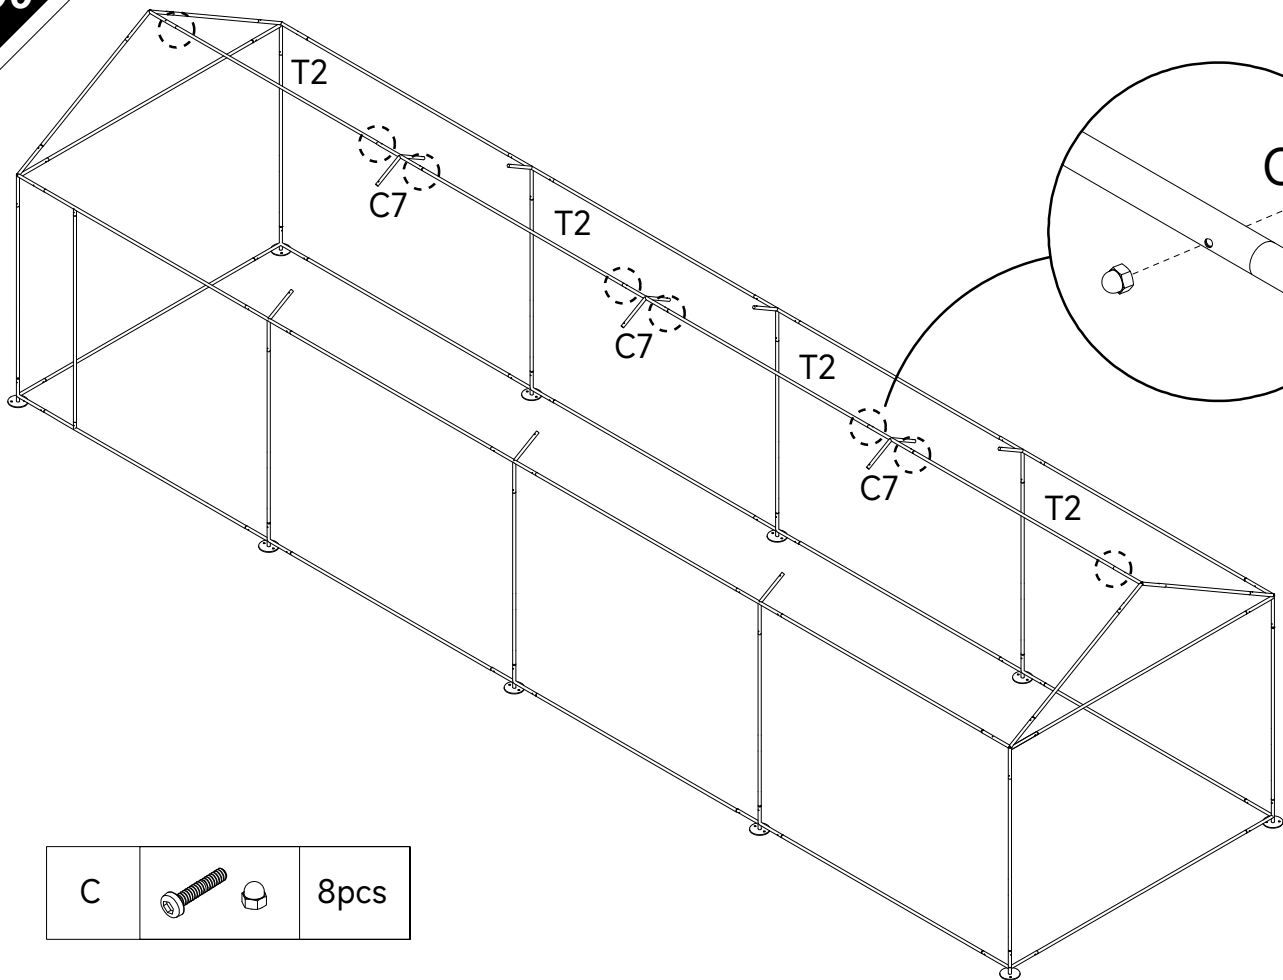

Manual Instruction

Size: 196x776x230cm

Part List

	Part Image	Length	Number
T1		157cm	11 pcs
T2		184cm	22 pcs
T3		184cm	2 pcs
T4		50cm	8 pcs
T5			3 pcs
T6		94cm	10 pcs
T7		51cm	2 pcs
T8		143cm	2 pcs
C1			4 pcs
C2			2 pcs
C3			2 pcs

Part List

		Part Image	Number
C4			2 pcs
C5			6 pcs
C6			6 pcs
C7			3 pcs
C8			16 pcs
C9			8 pcs
A	Door Hinge		2 pcs
B	Door Lock		2 pcs
C	Screws&nuts		100 pcs
D	Self-Taping Screw and Hex Bit Head		16 pcs Self-Taping Screw and 1 pc Hex Bit Head
E	Nails		10 pcs
F	Mesh		2 pcs
G	Raincover		2 pcs
H	Ball Rope		36 pcs
I	Wrench		1 pc of each
J	Metal Tie		1 package

01

C		20pcs
---	--	-------

02

C		11pcs
---	---	-------

03

04

05

C		12pcs
---	--	-------

06

C		8pcs
---	---	------

07

C		12pcs
---	--	-------

08

C9		12pcs
----	---	-------

09

C		16pcs
C8		16pcs
D		16 pcs Self-Taping Screw and 1 pc Hex Bit Head