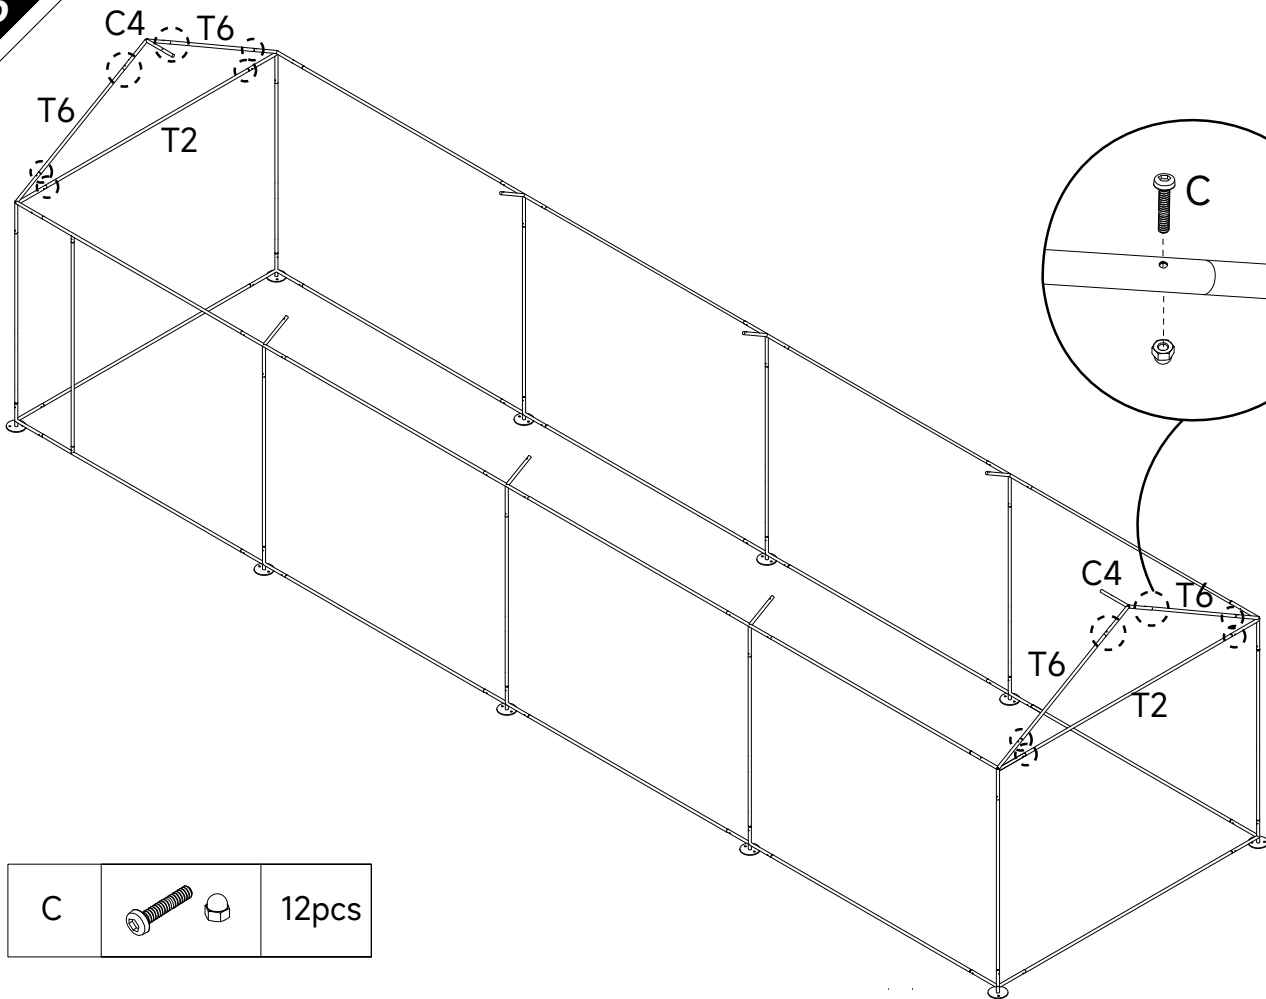

Manual Instruction

Size: 196x776x230cm

Part List

	Part Image	Length	Number
T1		157cm	11 pcs
T2		184cm	22 pcs
T3		184cm	2 pcs
T4		50cm	8 pcs
T5			3 pcs
T6		94cm	10 pcs
T7		51cm	2 pcs
T8		143cm	2 pcs
C1			4 pcs
C2			2 pcs
C3			2 pcs

Part List

		Part Image	Number
C4			2 pcs
C5			6 pcs
C6			6 pcs
C7			3 pcs
C8			16 pcs
C9			8 pcs
A	Door Hinge		2 pcs
B	Door Lock		2 pcs
C	Screws&nuts		100 pcs
D	Self-Taping Screw and Hex Bit Head		16 pcs Self-Taping Screw and 1 pc Hex Bit Head
E	Nails		10 pcs
F	Mesh		2 pcs
G	Raincover		2 pcs
H	Ball Rope		36 pcs
I	Wrench		1 pc of each
J	Metal Tie		1 package

01

C		20pcs
---	--	-------

02

C		11pcs
---	---	-------

03

04

05

C		12pcs
---	--	-------

06

C		8pcs
---	---	------

07

C		12pcs
---	--	-------

08

C9		12pcs
----	---	-------

09

C		16pcs
C8		16pcs
D		16 pcs Self-Taping Screw and 1 pc Hex Bit Head