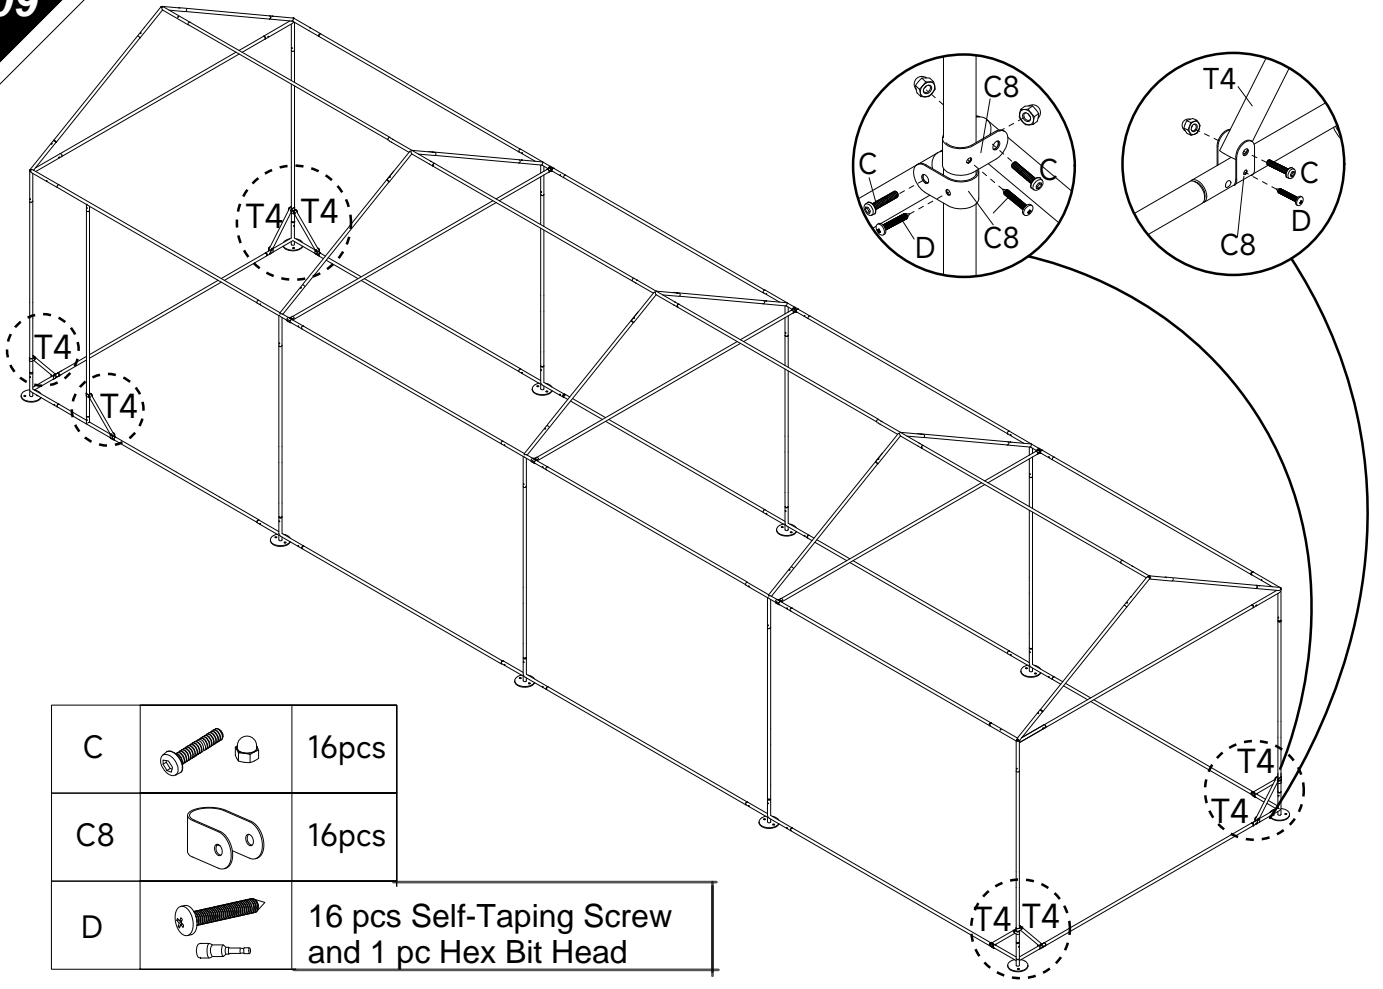

Part List

		Part Image	Number
C4			2 pcs
C5			6 pcs
C6			6 pcs
C7			3 pcs
C8			16 pcs
C9			8 pcs
A	Door Hinge		2 pcs
B	Door Lock		2 pcs
C	Screws&nuts		100 pcs
D	Self-Taping Screw and Hex Bit Head		16 pcs Self-Taping Screw and 1 pc Hex Bit Head
E	Nails		10 pcs
F	Mesh		2 pcs
G	Raincover		2 pcs
H	Ball Rope		36 pcs
I	Wrench		1 pc of each
J	Metal Tie		1 package

06

C		8pcs
---	---	------

07

C		12pcs
---	--	-------

08

C9		12pcs
----	---	-------

09

C		16pcs
C8		16pcs
D		16 pcs Self-Taping Screw and 1 pc Hex Bit Head

10

C		4pcs
---	---	------

Connect the Mesh

F		1 small pc
J		1 mesh hole with 1 pc metal tie

A accessories come with nuts

B accessories come with nuts

13

E		10 pcs
---	--	--------