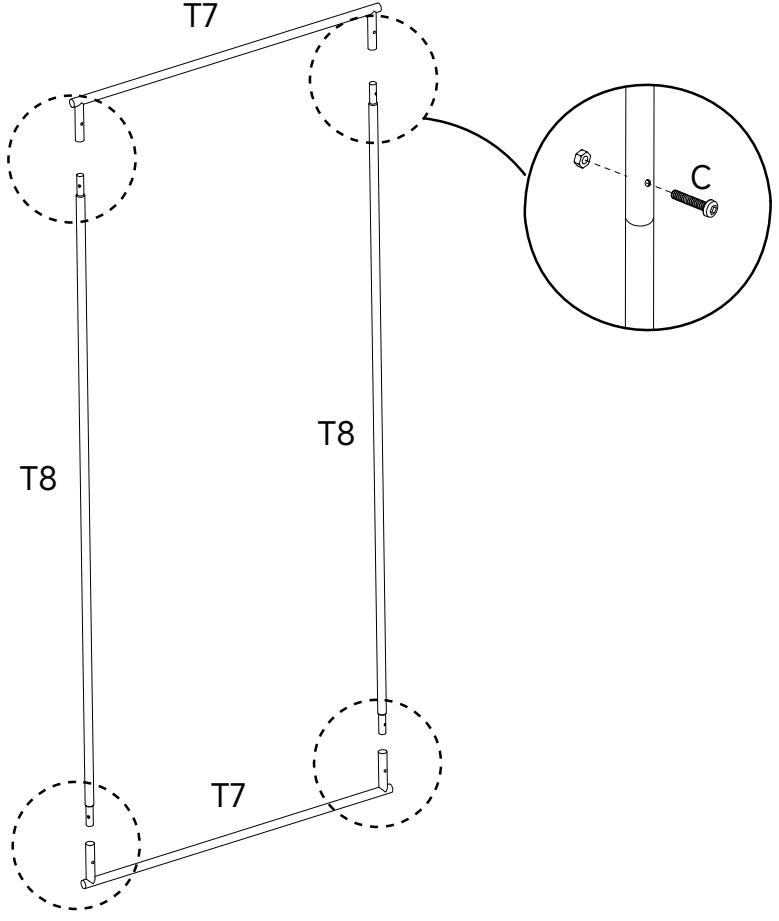

Manual Instruction

Size: 196x776x230cm

Part List

	Part Image	Length	Number
T1		157cm	11 pcs
T2		184cm	22 pcs
T3		184cm	2 pcs
T4		50cm	8 pcs
T5			3 pcs
T6		94cm	10 pcs
T7		51cm	2 pcs
T8		143cm	2 pcs
C1			4 pcs
C2			2 pcs
C3			2 pcs

Part List

		Part Image	Number
C4			2 pcs
C5			6 pcs
C6			6 pcs
C7			3 pcs
C8			16 pcs
C9			8 pcs
A	Door Hinge		2 pcs
B	Door Lock		2 pcs
C	Screws&nuts		100 pcs
D	Self-Taping Screw and Hex Bit Head		16 pcs Self-Taping Screw and 1 pc Hex Bit Head
E	Nails		10 pcs
F	Mesh		2 pcs
G	Raincover		2 pcs
H	Ball Rope		36 pcs
I	Wrench		1 pc of each
J	Metal Tie		1 package

06

C		8pcs
---	---	------

07

C		12pcs
---	--	-------

08

C9		12pcs
----	---	-------

09

C		16pcs
C8		16pcs
D		16 pcs Self-Taping Screw and 1 pc Hex Bit Head

10

C		4pcs
---	---	------

Connect the Mesh

F		1 small pc
J		1 mesh hole with 1 pc metal tie

A accessories come with nuts

B accessories come with nuts

13

E		10 pcs
---	--	--------