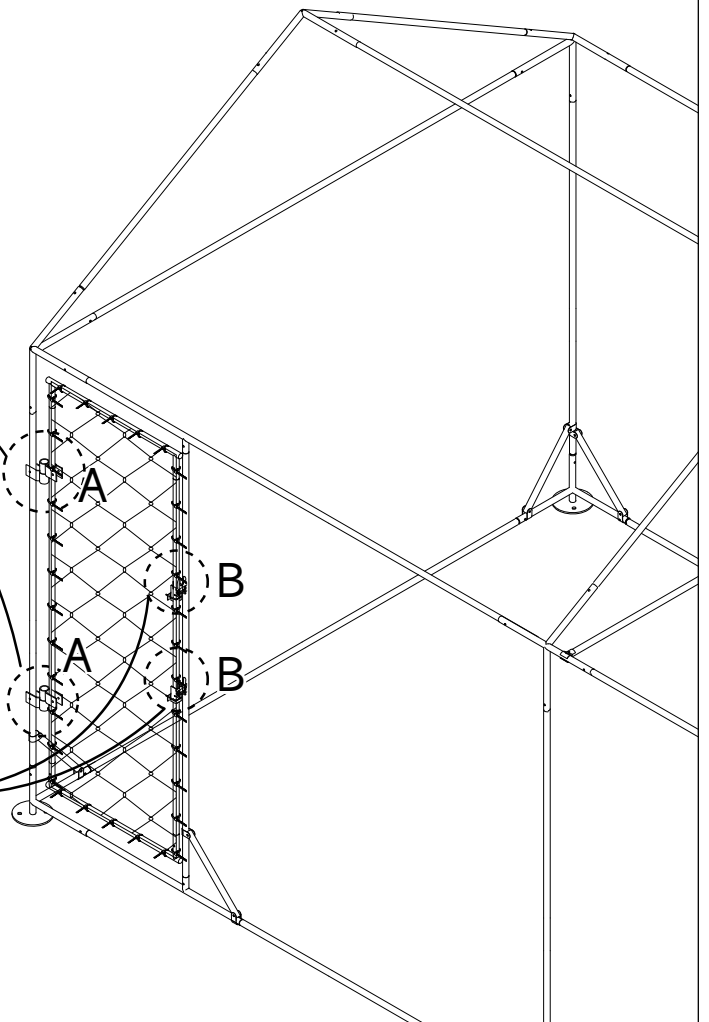

Manual Instruction

Size: 196x776x230cm

Part List

	Part Image	Length	Number
T1		157cm	11 pcs
T2		184cm	22 pcs
T3		184cm	2 pcs
T4		50cm	8 pcs
T5			3 pcs
T6		94cm	10 pcs
T7		51cm	2 pcs
T8		143cm	2 pcs
C1			4 pcs
C2			2 pcs
C3			2 pcs

Part List

		Part Image	Number
C4			2 pcs
C5			6 pcs
C6			6 pcs
C7			3 pcs
C8			16 pcs
C9			8 pcs
A	Door Hinge		2 pcs
B	Door Lock		2 pcs
C	Screws&nuts		100 pcs
D	Self-Taping Screw and Hex Bit Head		16 pcs Self-Taping Screw and 1 pc Hex Bit Head
E	Nails		10 pcs
F	Mesh		2 pcs
G	Raincover		2 pcs
H	Ball Rope		36 pcs
I	Wrench		1 pc of each
J	Metal Tie		1 package

10

C		4pcs
---	---	------

Connect the Mesh

F		1 small pc
J		1 mesh hole with 1 pc metal tie

A accessories come with nuts

B accessories come with nuts

13

E		10 pcs
---	--	--------

14

F		1 big pc
---	---	----------

15

J		20cm apart with 1 pc metal tie
---	--	-----------------------------------

16

G		2pcs
---	---	------

17

H		36pcs
---	--	-------