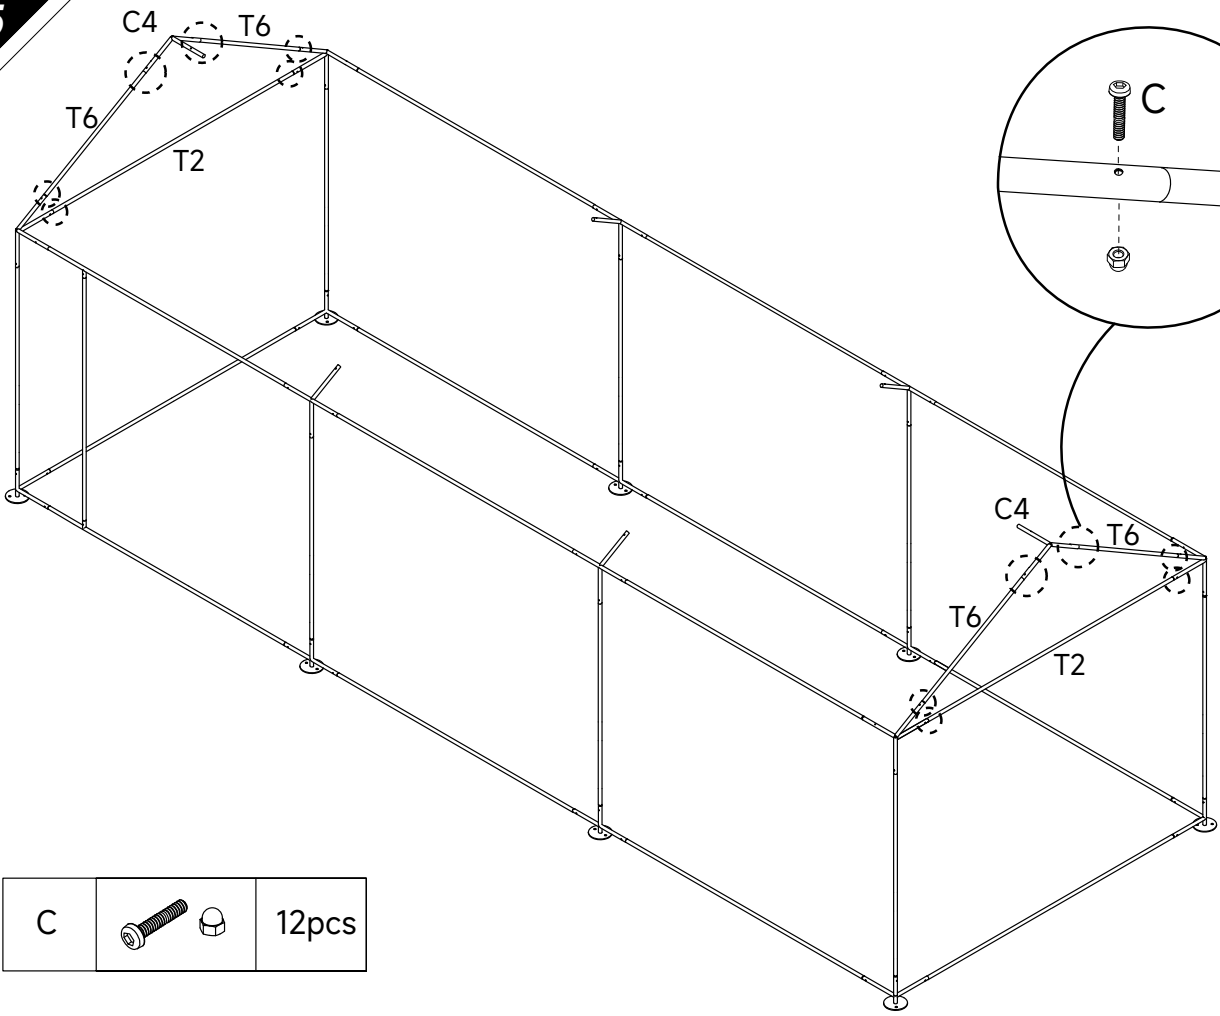

Manual Instruction

Size: 196x582x230cm

Part List

	Part Image	Length	Number
T1		157cm	9 pcs
T2		184cm	17 pcs
T3		184cm	2 pcs
T4		50cm	8 pcs
T5			2 pcs
T6		94cm	8 pcs
T7		51cm	2 pcs
T8		143cm	2 pcs
C1			4 pcs
C2			2 pcs
C3			2 pcs

Part List

		Part Image	Number
C4			2 pcs
C5			4 pcs
C6			4 pcs
C7			2 pcs
C8			16 pcs
C9			8 pcs
A	Door Hinge		2 pcs
B	Door Lock		2 pcs
C	Screws&nuts		86 pcs
D	Self-Taping Screw and Hex Bit Head		16 pcs Self-Taping Screw and 1 pc Hex Bit Head
E	Nails		8 pcs
F	Mesh		2 pcs
G	Raincover		1 pcs
H	Ball Rope		18 pcs
I	Wrench		1 pc of each
J	Metal Tie		1 package

01

02

03

C		8pcs
---	--	------

04

C		13pcs
---	---	-------

05

06

07

C		8pcs
---	--	------

08

C9 accessories
come with screw
and nut

C9		8pcs
----	---	------

09

C		16pcs
C8		16pcs
D		16 pcs Self-Taping Screw and 1 pc Hex Bit

10