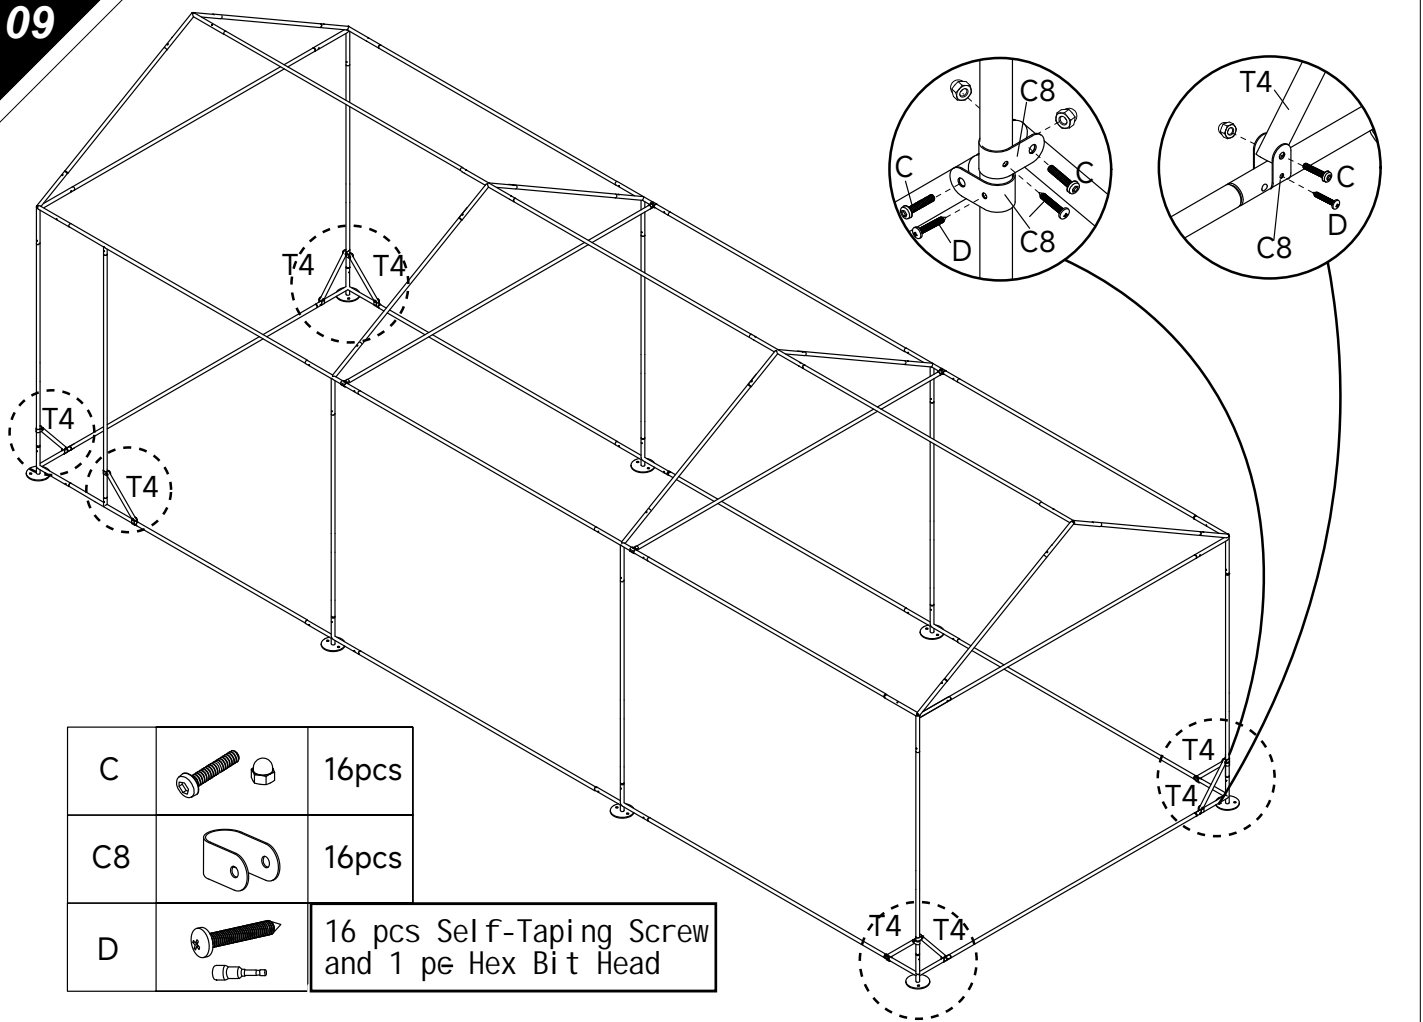

Part List

		Part Image	Number
C4			2 pcs
C5			4 pcs
C6			4 pcs
C7			2 pcs
C8			16 pcs
C9			8 pcs
A	Door Hinge		2 pcs
B	Door Lock		2 pcs
C	Screws&nuts		86 pcs
D	Self-Taping Screw and Hex Bit Head		16 pcs Self-Taping Screw and 1 pc Hex Bit Head
E	Nails		8 pcs
F	Mesh		2 pcs
G	Raincover		1 pcs
H	Ball Rope		18 pcs
I	Wrench		1 pc of each
J	Metal Tie		1 package

07

C		8pcs
---	--	------

08

C9 accessories
come with screw
and nut

C9		8pcs
----	---	------

09

C		16pcs
C8		16pcs
D		16 pcs Self-Taping Screw and 1 pc Hex Bit

10

C		4pcs
---	---	------

Connect the Mesh

F		1 small pc
J		1 mesh hole with 1 pc metal tie

A accessories
come with nuts

B accessories
come with nuts

13

Insert ground nails

14