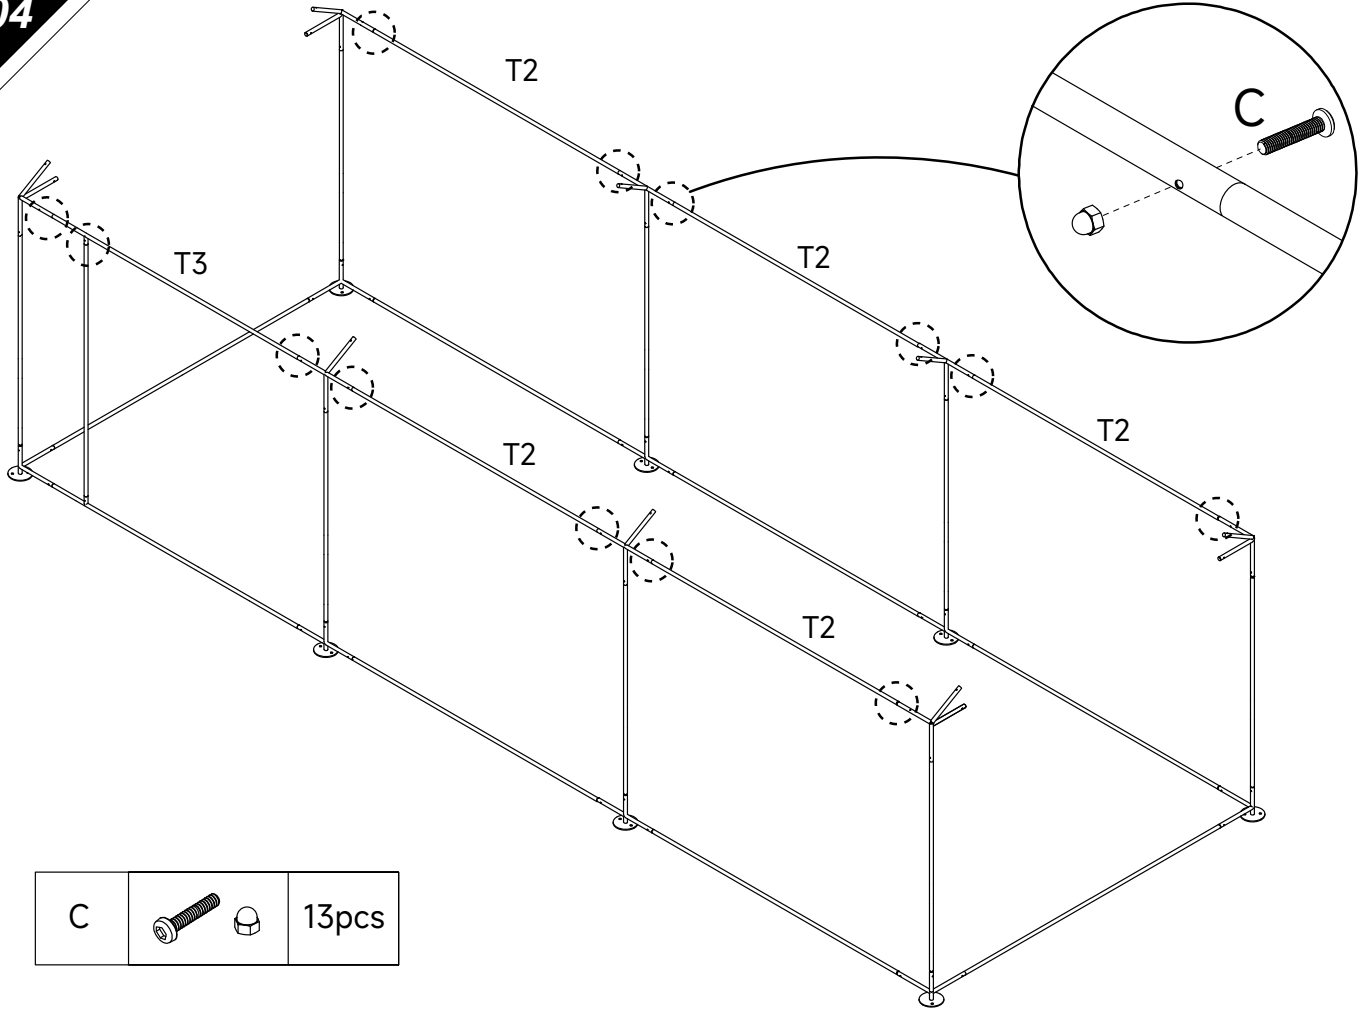

Manual Instruction

Size: 196x582x230cm

Part List

	Part Image	Length	Number
T1		157cm	9 pcs
T2		184cm	17 pcs
T3		184cm	2 pcs
T4		50cm	8 pcs
T5			2 pcs
T6		94cm	8 pcs
T7		51cm	2 pcs
T8		143cm	2 pcs
C1			4 pcs
C2			2 pcs
C3			2 pcs

Part List

		Part Image	Number
C4			2 pcs
C5			4 pcs
C6			4 pcs
C7			2 pcs
C8			16 pcs
C9			8 pcs
A	Door Hinge		2 pcs
B	Door Lock		2 pcs
C	Screws&nuts		86 pcs
D	Self-Taping Screw and Hex Bit Head		16 pcs Self-Taping Screw and 1 pc Hex Bit Head
E	Nails		8 pcs
F	Mesh		2 pcs
G	Raincover		1 pcs
H	Ball Rope		18 pcs
I	Wrench		1 pc of each
J	Metal Tie		1 package

01

02

03

C		8pcs
---	--	------

04

C		13pcs
---	---	-------

05

06

07

C		8pcs
---	--	------

08

C9 accessories
come with screw
and nut

C9		8pcs
----	---	------

09

C		16pcs
C8		16pcs
D		16 pcs Self-Taping Screw and 1 pc Hex Bit

10