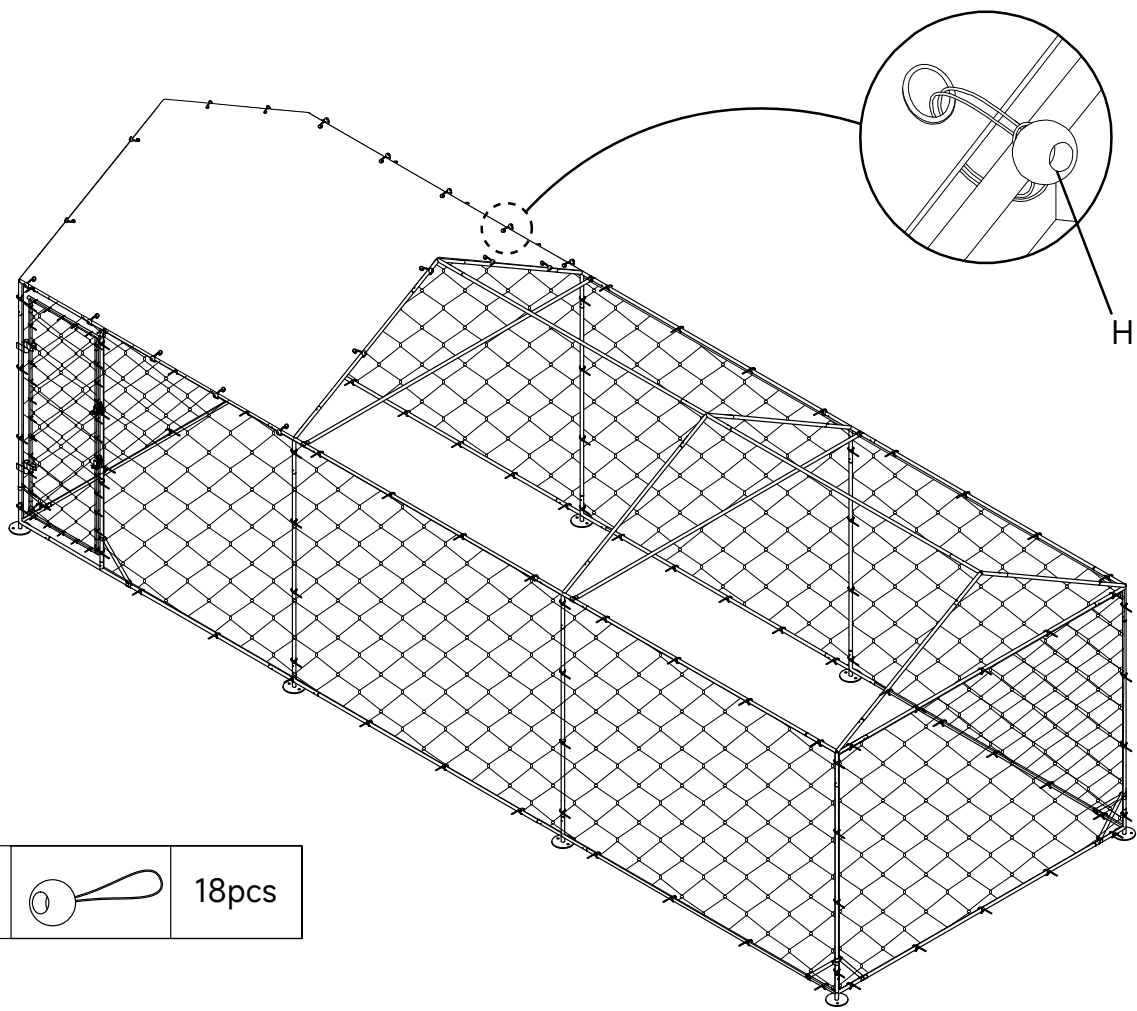

Part List

		Part Image	Number
C4			2 pcs
C5			4 pcs
C6			4 pcs
C7			2 pcs
C8			16 pcs
C9			8 pcs
A	Door Hinge		2 pcs
B	Door Lock		2 pcs
C	Screws&nuts		86 pcs
D	Self-Taping Screw and Hex Bit Head		16 pcs Self-Taping Screw and 1 pc Hex Bit Head
E	Nails		8 pcs
F	Mesh		2 pcs
G	Raincover		1 pcs
H	Ball Rope		18 pcs
I	Wrench		1 pc of each
J	Metal Tie		1 package

Wrap around

15

J		20cm apart with 1 pc metal tie
---	--	-----------------------------------

16

G		1pcs
---	---	------

17

H		18pcs
---	--	-------

18