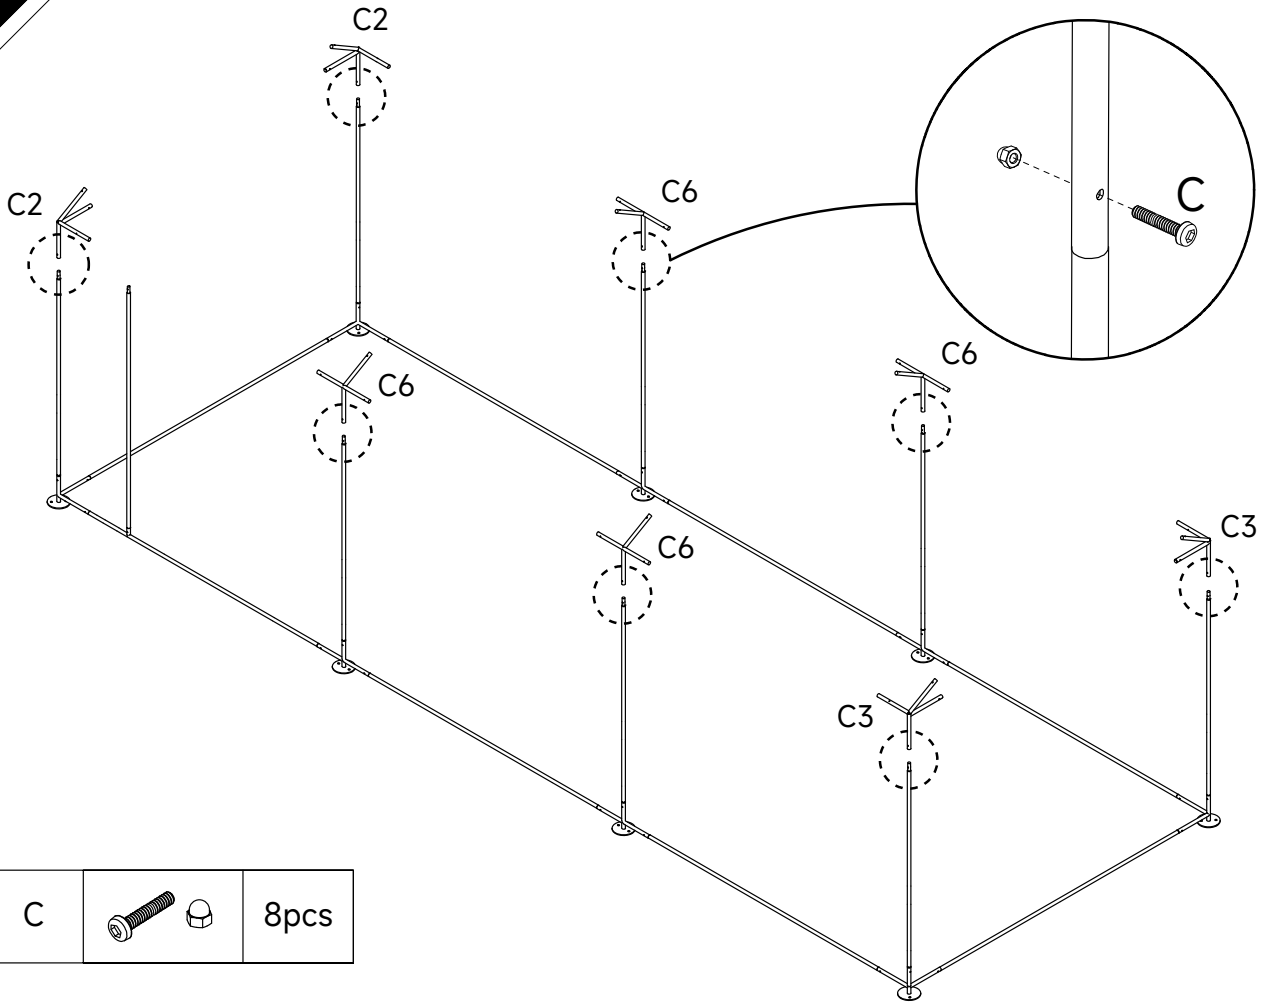

Manual Instruction

Size: 196x582x230cm

Part List

	Part Image	Length	Number
T1		157cm	9 pcs
T2		184cm	17 pcs
T3		184cm	2 pcs
T4		50cm	8 pcs
T5			2 pcs
T6		94cm	8 pcs
T7		51cm	2 pcs
T8		143cm	2 pcs
C1			4 pcs
C2			2 pcs
C3			2 pcs

Part List

		Part Image	Number
C4			2 pcs
C5			4 pcs
C6			4 pcs
C7			2 pcs
C8			16 pcs
C9			8 pcs
A	Door Hinge		2 pcs
B	Door Lock		2 pcs
C	Screws&nuts		86 pcs
D	Self-Taping Screw and Hex Bit Head		16 pcs Self-Taping Screw and 1 pc Hex Bit Head
E	Nails		8 pcs
F	Mesh		2 pcs
G	Raincover		1 pcs
H	Ball Rope		18 pcs
I	Wrench		1 pc of each
J	Metal Tie		1 package

01

02

03

C		8pcs
---	--	------

04

C		13pcs
---	---	-------

05

06

07

C		8pcs
---	--	------

08

C9 accessories
come with screw
and nut

C9		8pcs
----	---	------

09

C		16pcs
C8		16pcs
D		16 pcs Self-Taping Screw and 1 pc Hex Bit

10