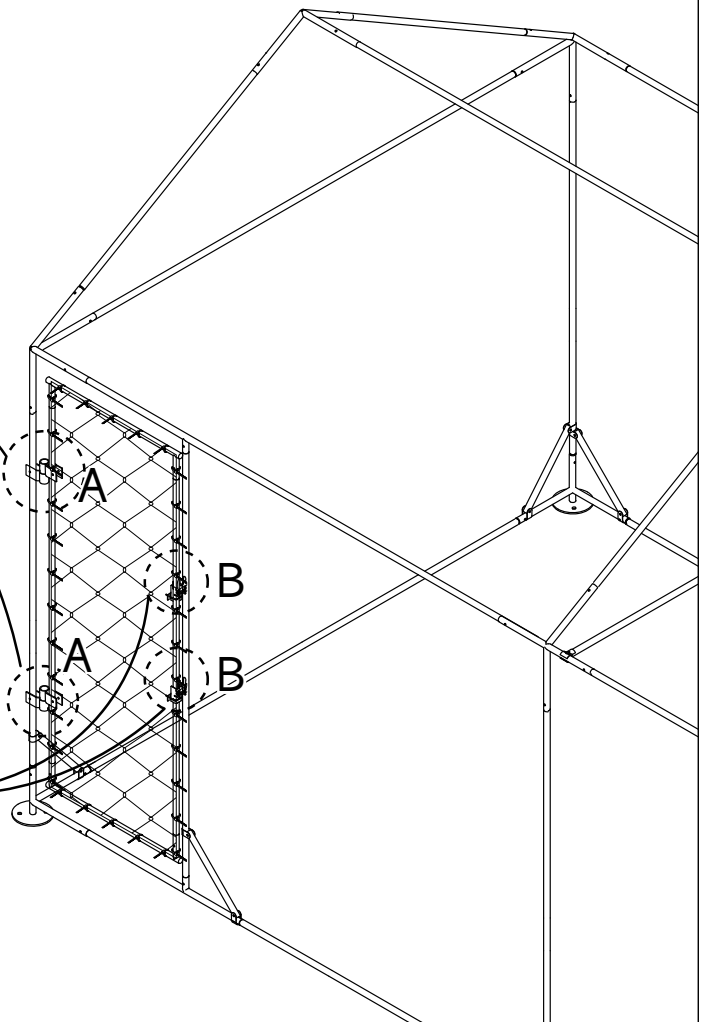

Manual Instruction

Size: 196x582x230cm

Part List

	Part Image	Length	Number
T1		157cm	9 pcs
T2		184cm	17 pcs
T3		184cm	2 pcs
T4		50cm	8 pcs
T5			2 pcs
T6		94cm	8 pcs
T7		51cm	2 pcs
T8		143cm	2 pcs
C1			4 pcs
C2			2 pcs
C3			2 pcs

Part List

		Part Image	Number
C4			2 pcs
C5			4 pcs
C6			4 pcs
C7			2 pcs
C8			16 pcs
C9			8 pcs
A	Door Hinge		2 pcs
B	Door Lock		2 pcs
C	Screws&nuts		86 pcs
D	Self-Taping Screw and Hex Bit Head		16 pcs Self-Taping Screw and 1 pc Hex Bit Head
E	Nails		8 pcs
F	Mesh		2 pcs
G	Raincover		1 pcs
H	Ball Rope		18 pcs
I	Wrench		1 pc of each
J	Metal Tie		1 package

C		4pcs
---	---	------

Connect the Mesh

F		1 small pc
J		1 mesh hole with 1 pc metal tie

A accessories
come with nuts

B accessories
come with nuts

13

Insert ground nails

14

Wrap around

15

J		20cm apart with 1 pc metal tie
---	--	-----------------------------------

16

G		1pcs
---	---	------

17

H		18pcs
---	--	-------

18