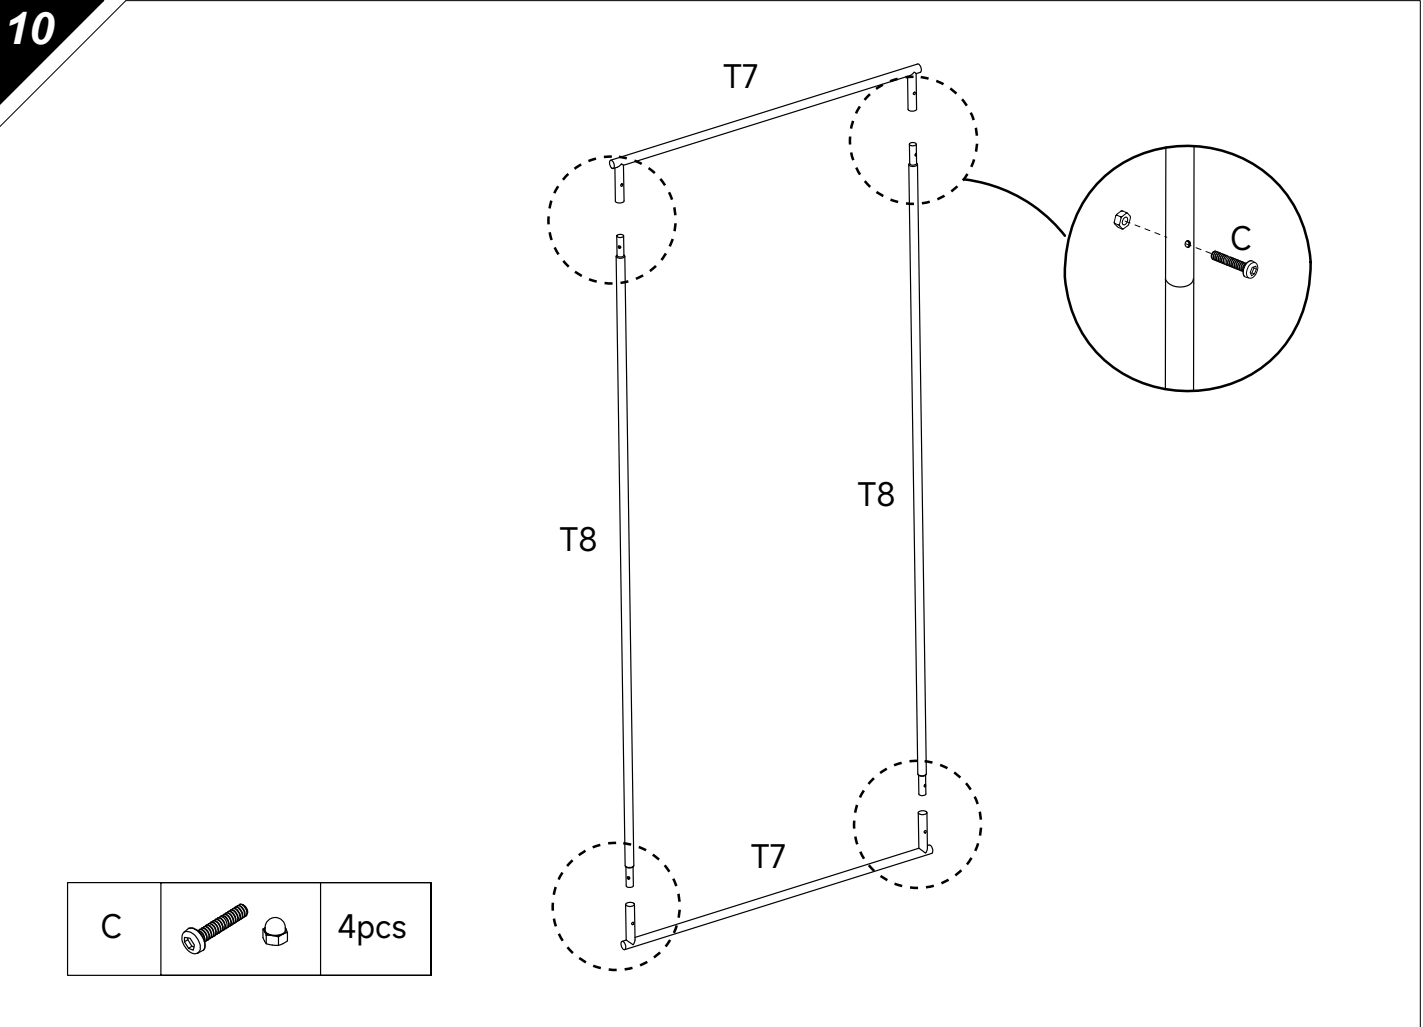

Manual Instruction

Size: 196x582x230cm

Part List

	Part Image	Length	Number
T1		157cm	9 pcs
T2		184cm	17 pcs
T3		184cm	2 pcs
T4		50cm	8 pcs
T5			2 pcs
T6		94cm	8 pcs
T7		51cm	2 pcs
T8		143cm	2 pcs
C1			4 pcs
C2			2 pcs
C3			2 pcs

07

C		8pcs
---	--	------

08

C9 accessories
come with screw
and nut

C9		8pcs
----	---	------

09

C		16pcs
C8		16pcs
D		16 pcs Self-Taping Screw and 1 pc Hex Bit

10