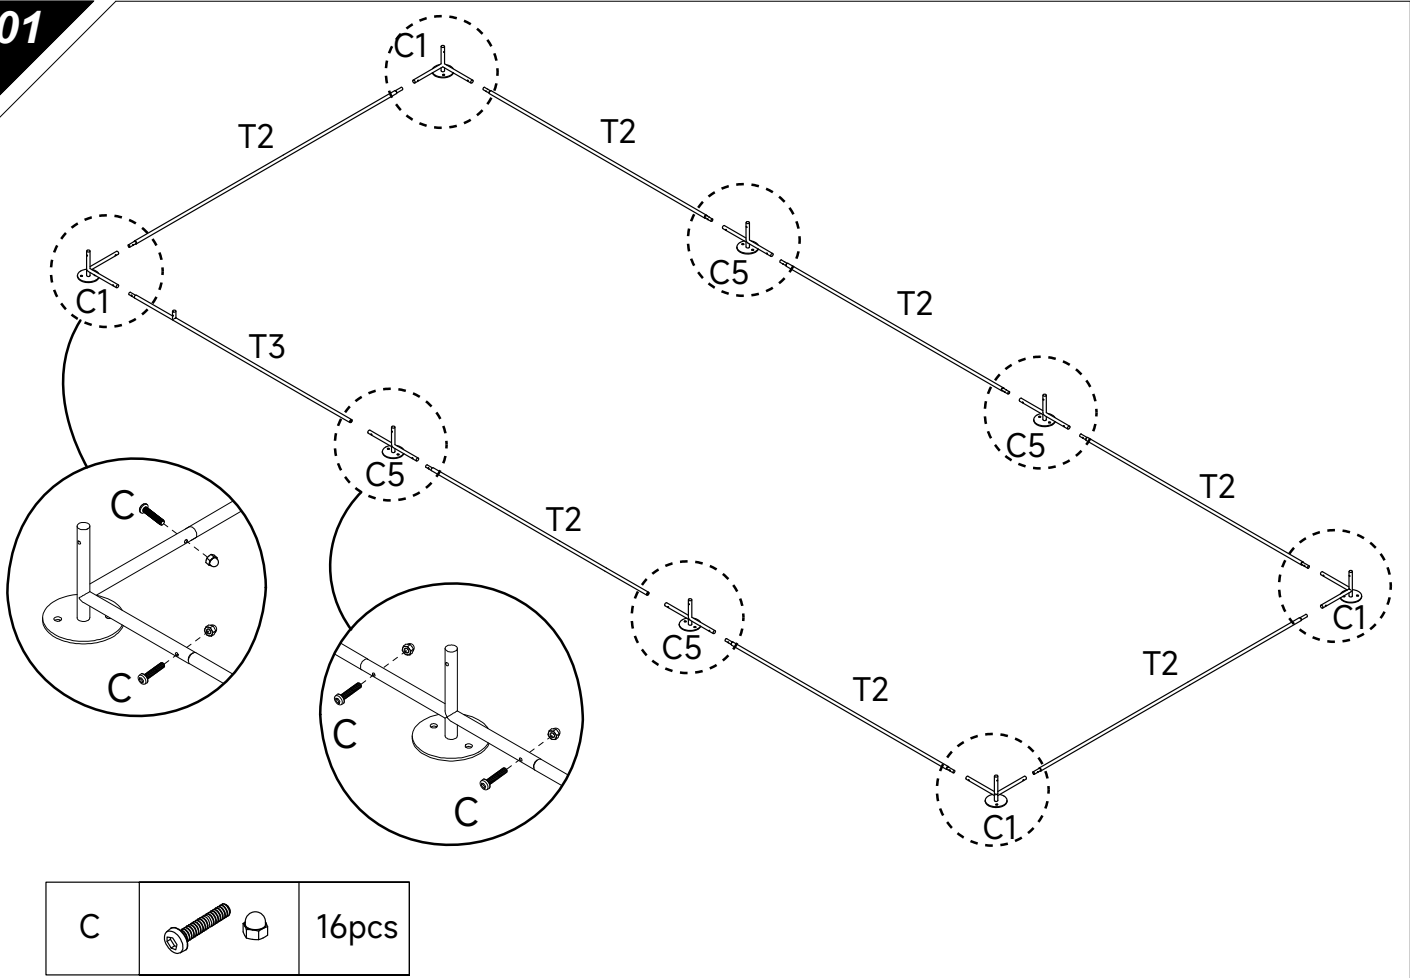

Manual Instruction

Size: 196x582x230cm

Part List

	Part Image	Length	Number
T1		157cm	9 pcs
T2		184cm	17 pcs
T3		184cm	2 pcs
T4		50cm	8 pcs
T5			2 pcs
T6		94cm	8 pcs
T7		51cm	2 pcs
T8		143cm	2 pcs
C1			4 pcs
C2			2 pcs
C3			2 pcs

Part List

		Part Image	Number
C4			2 pcs
C5			4 pcs
C6			4 pcs
C7			2 pcs
C8			16 pcs
C9			8 pcs
A	Door Hinge		2 pcs
B	Door Lock		2 pcs
C	Screws&nuts		86 pcs
D	Self-Taping Screw and Hex Bit Head		16 pcs Self-Taping Screw and 1 pc Hex Bit Head
E	Nails		8 pcs
F	Mesh		2 pcs
G	Raincover		1 pcs
H	Ball Rope		18 pcs
I	Wrench		1 pc of each
J	Metal Tie		1 package

01

02

03

C		8pcs
---	--	------

04

C		13pcs
---	---	-------

05

06

07

C		8pcs
---	--	------

08

C9 accessories
come with screw
and nut

C9		8pcs
----	---	------

09

C		16pcs
C8		16pcs
D		16 pcs Self-Taping Screw and 1 pc Hex Bit

10