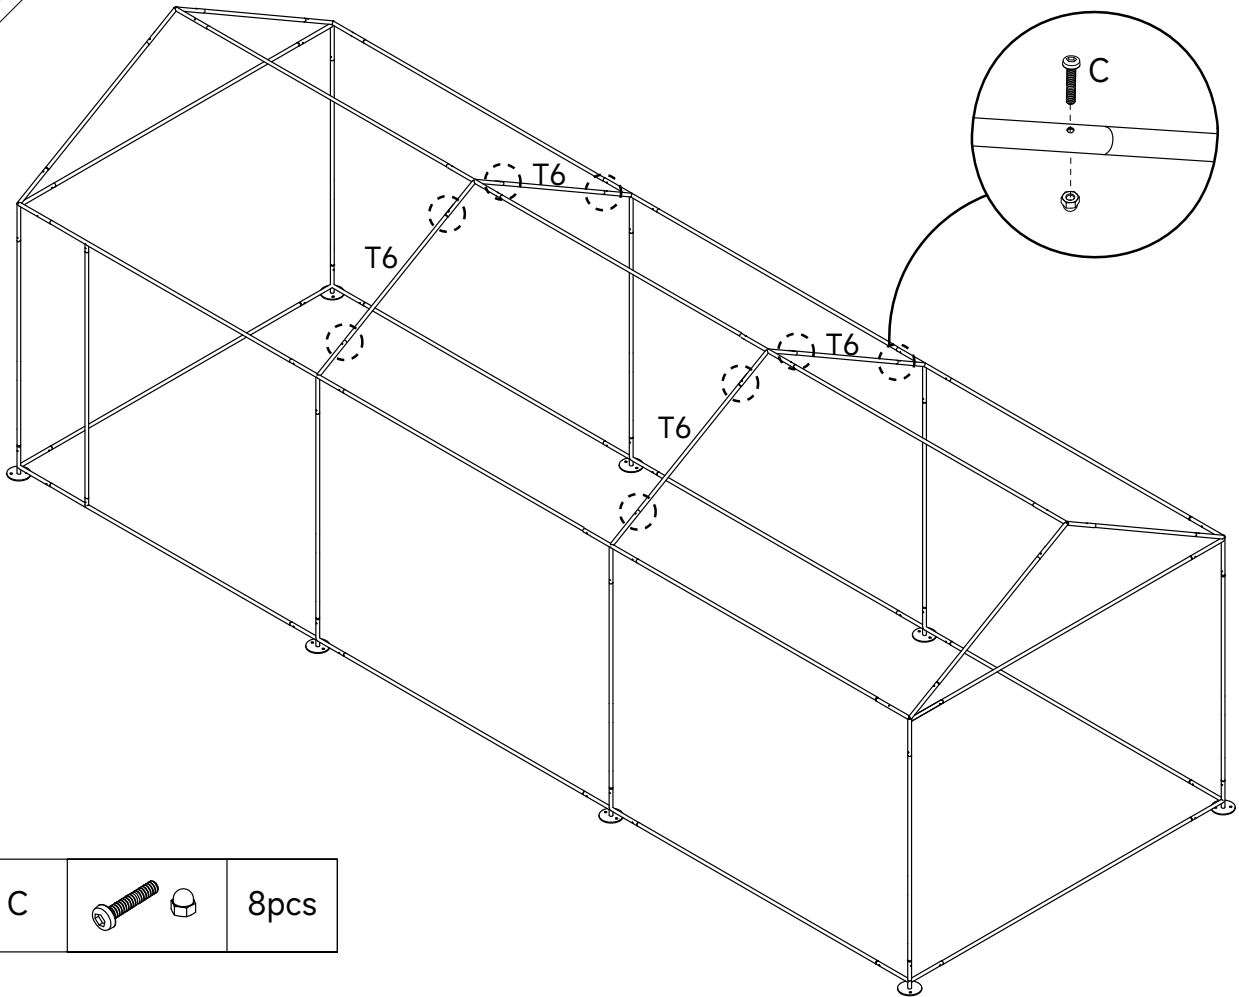

07

C		8pcs

08

C9 accessories
come with screw
and nut

C9		8pcs