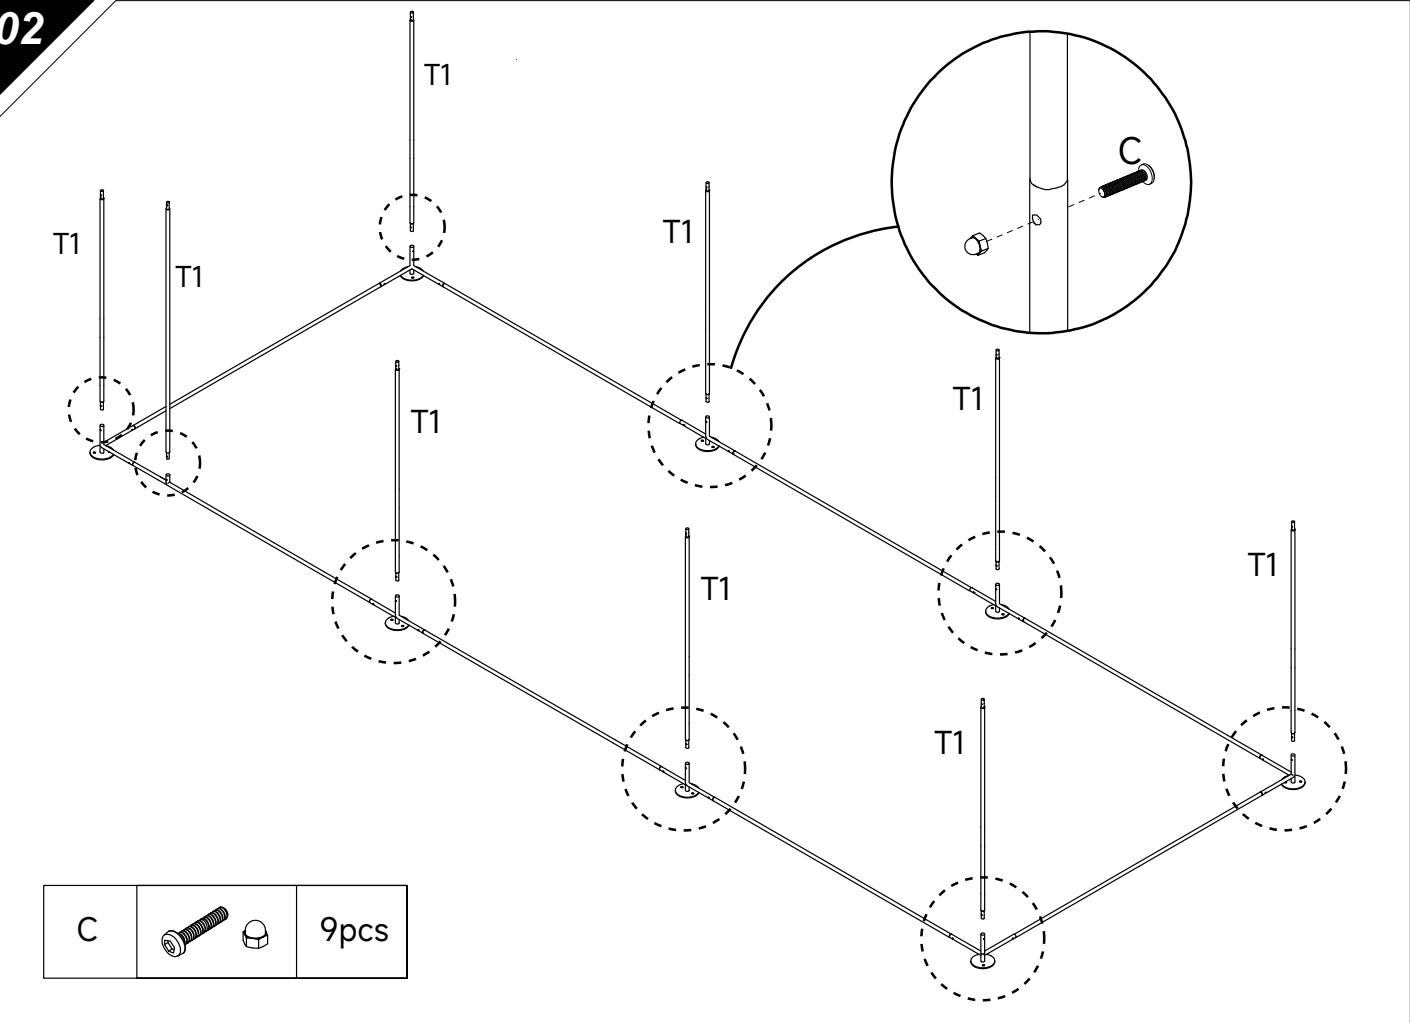

Manual Instruction

Size: 196x582x230cm

Part List

	Part Image	Length	Number
T1		157cm	9 pcs
T2		184cm	17 pcs
T3		184cm	2 pcs
T4		50cm	8 pcs
T5			2 pcs
T6		94cm	8 pcs
T7		51cm	2 pcs
T8		143cm	2 pcs
C1			4 pcs
C2			2 pcs
C3			2 pcs

Part List

		Part Image	Number
C4			2 pcs
C5			4 pcs
C6			4 pcs
C7			2 pcs
C8			16 pcs
C9			8 pcs
A	Door Hinge		2 pcs
B	Door Lock		2 pcs
C	Screws&nuts		86 pcs
D	Self-Taping Screw and Hex Bit Head		16 pcs Self-Taping Screw and 1 pc Hex Bit Head
E	Nails		8 pcs
F	Mesh		2 pcs
G	Raincover		1 pcs
H	Ball Rope		18 pcs
I	Wrench		1 pc of each
J	Metal Tie		1 package

01

02

03

C		8pcs
---	--	------

04

C		13pcs
---	---	-------

05

06

07

C		8pcs
---	--	------

08

C9 accessories
come with screw
and nut

C9		8pcs
----	---	------

09

C		16pcs
C8		16pcs
D		16 pcs Self-Taping Screw and 1 pc Hex Bit

10