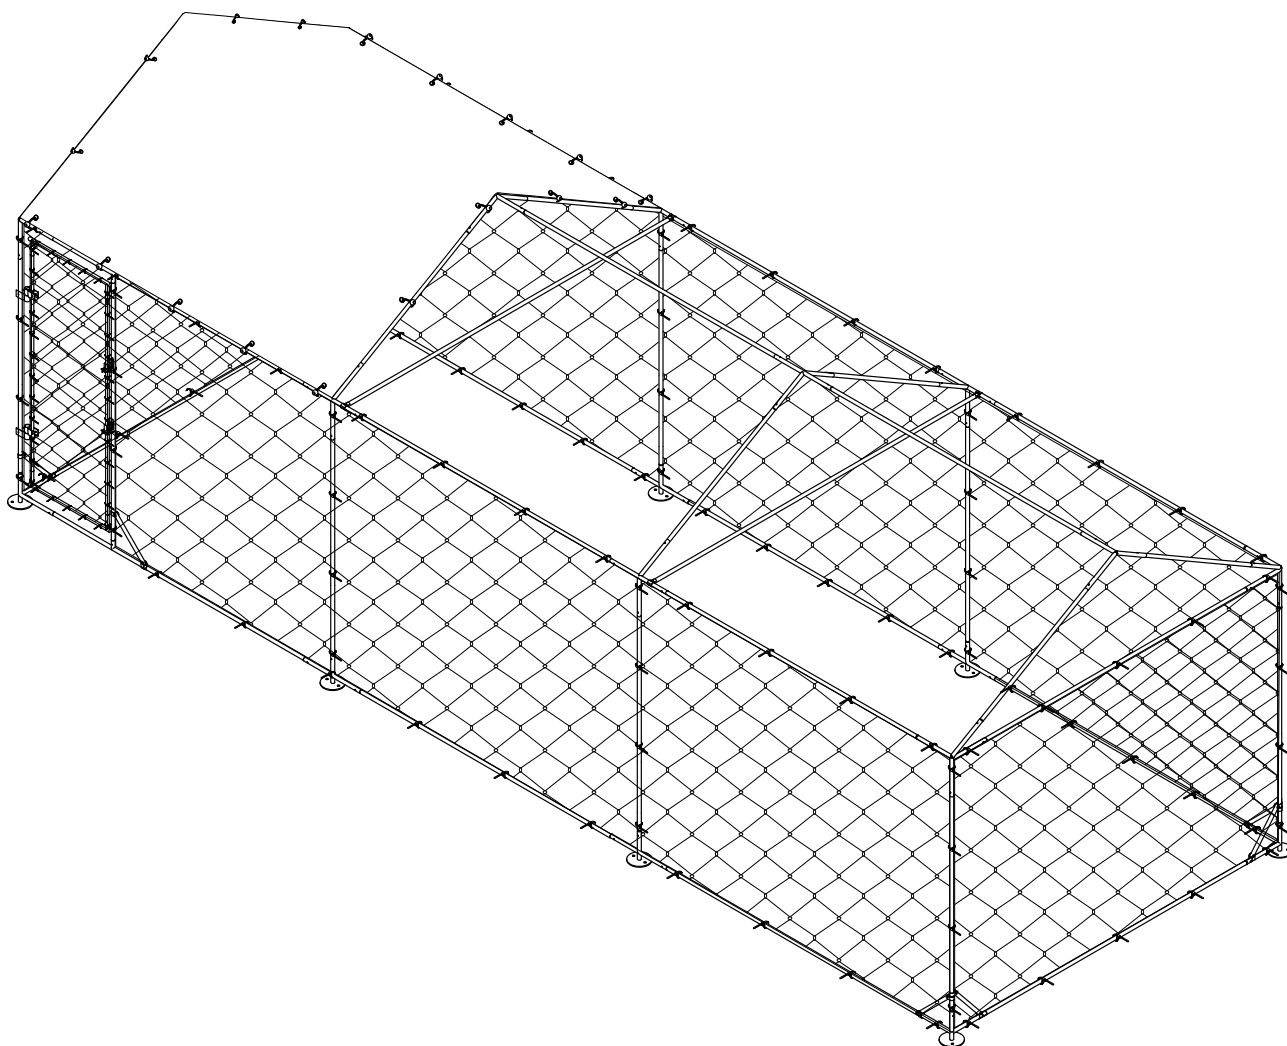

Manual Instruction

Size: 196x582x230cm

Part List

	Part Image	Length	Number
T1		157cm	9 pcs
T2		184cm	17 pcs
T3		184cm	2 pcs
T4		50cm	8 pcs
T5			2 pcs
T6		94cm	8 pcs
T7		51cm	2 pcs
T8		143cm	2 pcs
C1			4 pcs
C2			2 pcs
C3			2 pcs

Part List

		Part Image	Number
C4			2 pcs
C5			4 pcs
C6			4 pcs
C7			2 pcs
C8			16 pcs
C9			8 pcs
A	Door Hinge		2 pcs
B	Door Lock		2 pcs
C	Screws&nuts		86 pcs
D	Self-Taping Screw and Hex Bit Head		16 pcs Self-Taping Screw and 1 pc Hex Bit Head
E	Nails		8 pcs
F	Mesh		2 pcs
G	Raincover		1 pcs
H	Ball Rope		18 pcs
I	Wrench		1 pc of each
J	Metal Tie		1 package