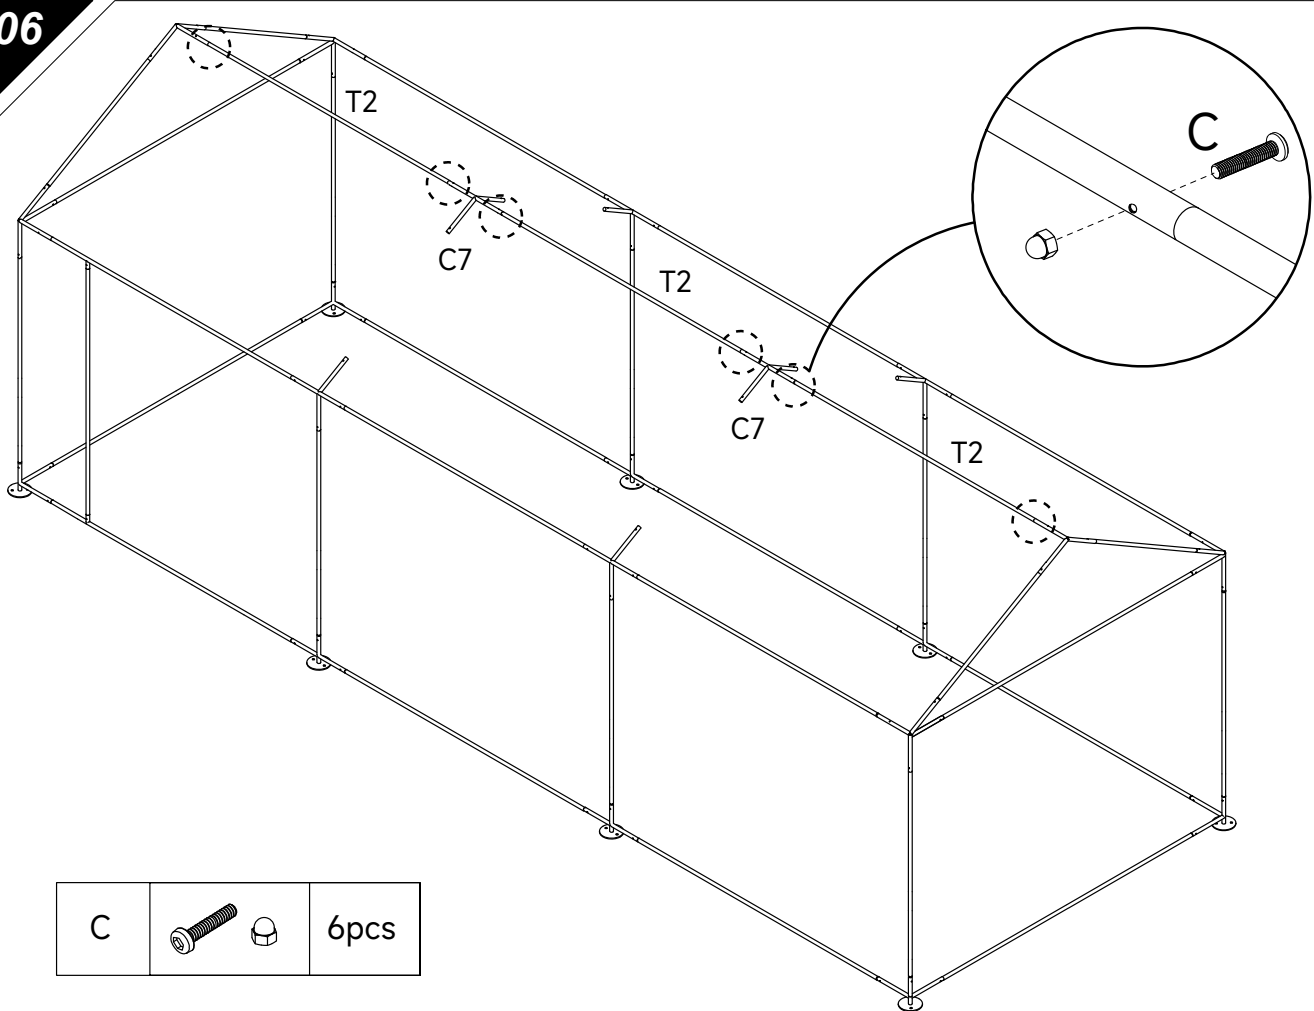

Manual Instruction

Size: 196x582x230cm

Part List

	Part Image	Length	Number
T1		157cm	9 pcs
T2		184cm	17 pcs
T3		184cm	2 pcs
T4		50cm	8 pcs
T5			2 pcs
T6		94cm	8 pcs
T7		51cm	2 pcs
T8		143cm	2 pcs
C1			4 pcs
C2			2 pcs
C3			2 pcs

Part List

		Part Image	Number
C4			2 pcs
C5			4 pcs
C6			4 pcs
C7			2 pcs
C8			16 pcs
C9			8 pcs
A	Door Hinge		2 pcs
B	Door Lock		2 pcs
C	Screws&nuts		86 pcs
D	Self-Taping Screw and Hex Bit Head		16 pcs Self-Taping Screw and 1 pc Hex Bit Head
E	Nails		8 pcs
F	Mesh		2 pcs
G	Raincover		1 pcs
H	Ball Rope		18 pcs
I	Wrench		1 pc of each
J	Metal Tie		1 package

01

02

03

C		8pcs
---	--	------

04

C		13pcs
---	---	-------

05

06

07

C		8pcs
---	--	------

08

C9 accessories
come with screw
and nut

C9		8pcs
----	---	------

09

C		16pcs
C8		16pcs
D		16 pcs Self-Taping Screw and 1 pc Hex Bit

10