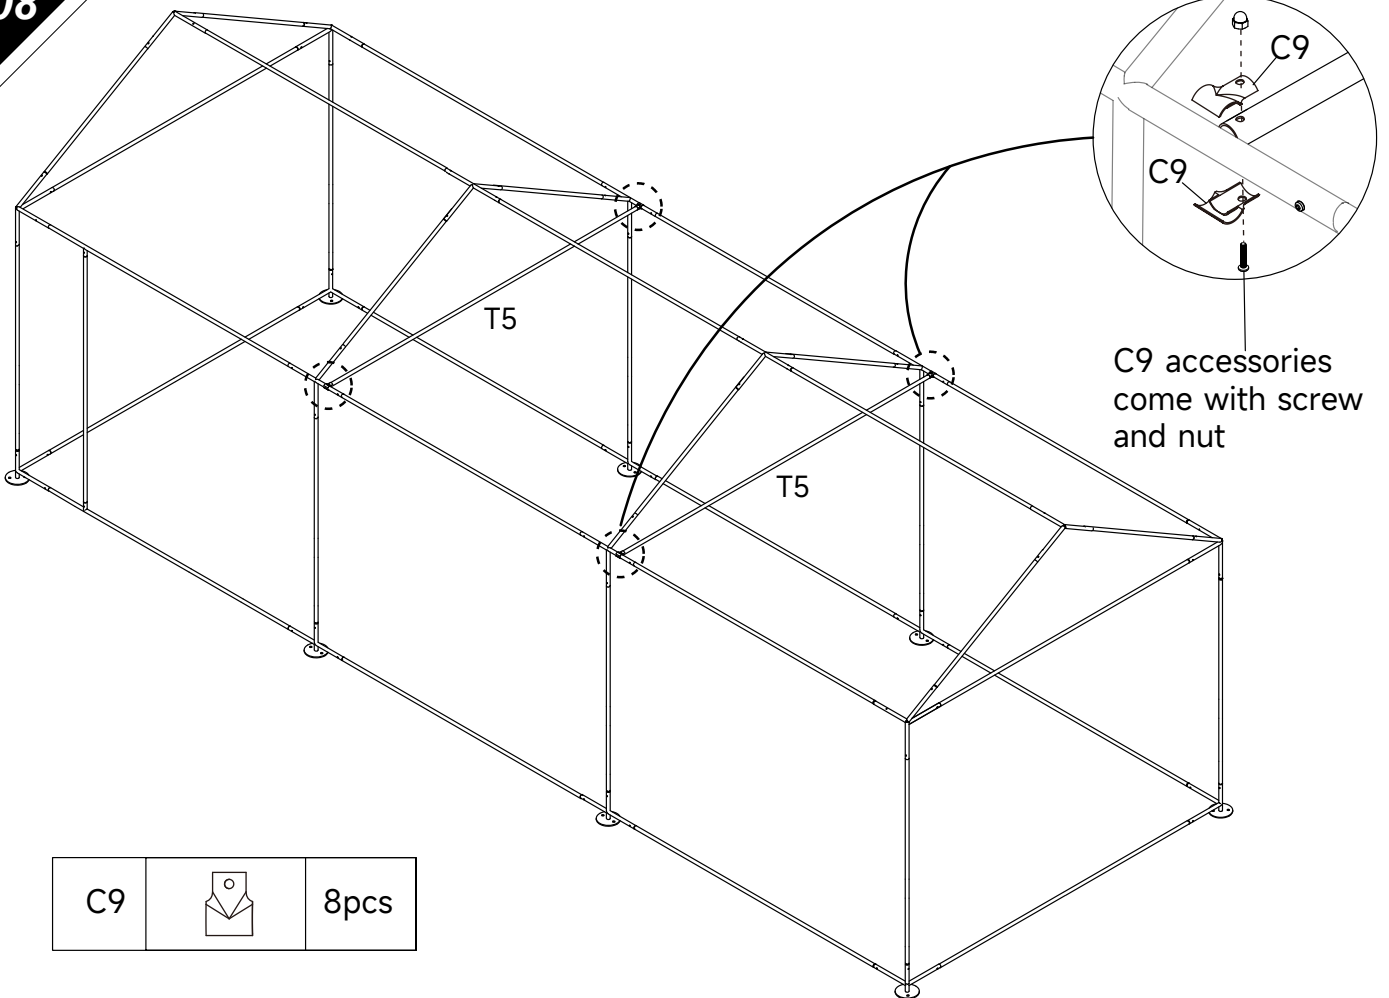

Manual Instruction

Size: 196x582x230cm

Part List

	Part Image	Length	Number
T1		157cm	9 pcs
T2		184cm	17 pcs
T3		184cm	2 pcs
T4		50cm	8 pcs
T5			2 pcs
T6		94cm	8 pcs
T7		51cm	2 pcs
T8		143cm	2 pcs
C1			4 pcs
C2			2 pcs
C3			2 pcs

Part List

		Part Image	Number
C4			2 pcs
C5			4 pcs
C6			4 pcs
C7			2 pcs
C8			16 pcs
C9			8 pcs
A	Door Hinge		2 pcs
B	Door Lock		2 pcs
C	Screws&nuts		86 pcs
D	Self-Taping Screw and Hex Bit Head		16 pcs Self-Taping Screw and 1 pc Hex Bit Head
E	Nails		8 pcs
F	Mesh		2 pcs
G	Raincover		1 pcs
H	Ball Rope		18 pcs
I	Wrench		1 pc of each
J	Metal Tie		1 package

01

02

03

C		8pcs
---	--	------

04

C		13pcs
---	---	-------

05

06

07

C		8pcs
---	--	------

08

C9 accessories
come with screw
and nut

C9		8pcs
----	---	------

09

C		16pcs
C8		16pcs
D		16 pcs Self-Taping Screw and 1 pc Hex Bit

10