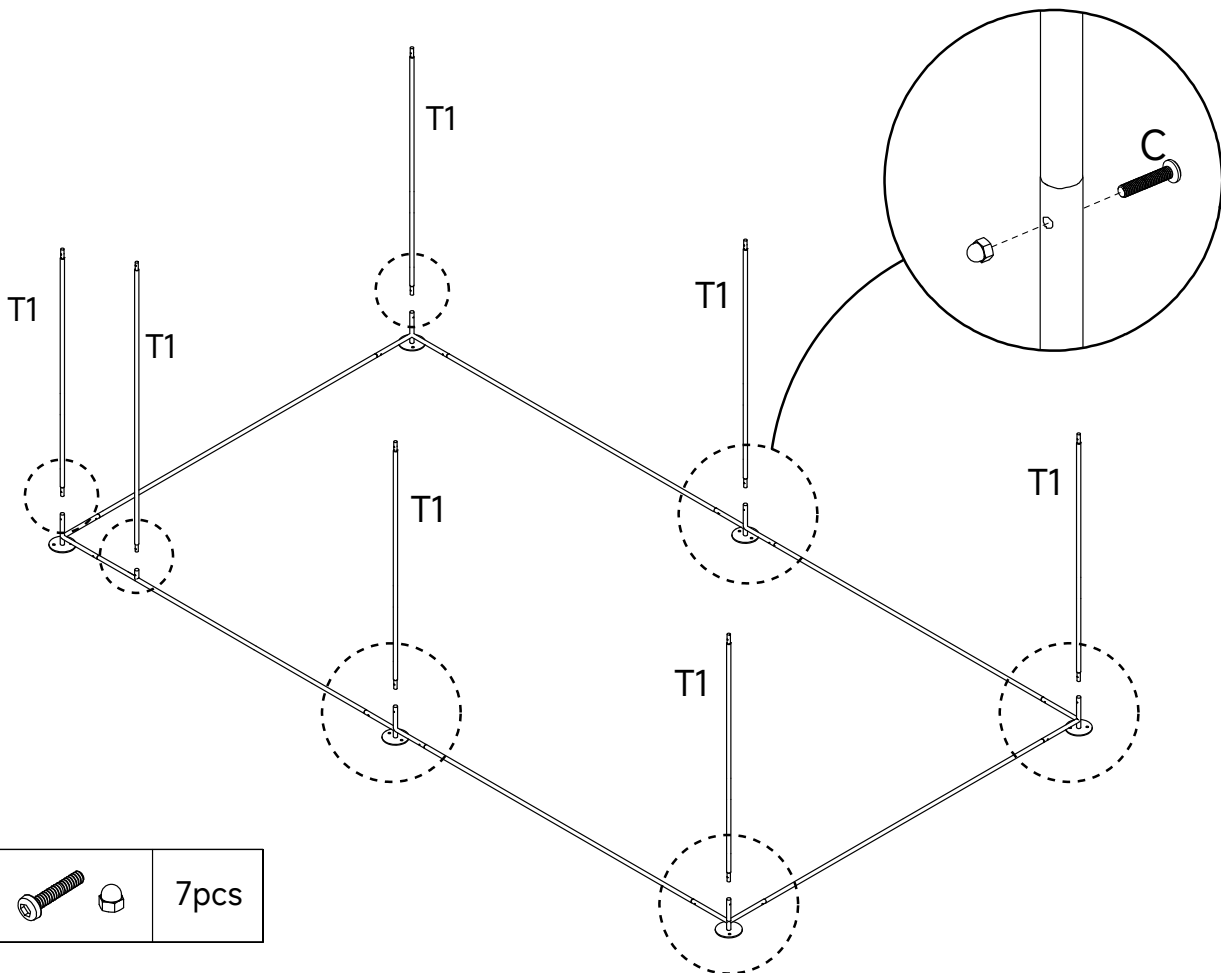

# Part List

	Part Image	Length	Number
T1		157cm	7 pcs
T2		184cm	12 pcs
T3		184cm	2 pcs
T4		50cm	8 pcs
T5			1 pcs
T6		94cm	6 pcs
T7		51cm	2 pcs
T8		143cm	2 pcs
C1			4 pcs
C2			2 pcs
C3			2 pcs

# Part List

		Part Image	Number
C4			2 pcs
C5			2 pcs
C6			2 pcs
C7			1 pcs
C8			16 pcs
C9			4 pcs
A	Door Hinge		2 pcs
B	Door Lock		2 pcs
C	Screws&nuts		72 pcs
D	Self-Taping Screw and Hex Bit Head		16 pcs Self-Taping Screw and 1 pc Hex Bit Head
E	Nails		6 pcs
F	Mesh		2 pcs
G	Raincover		1 pcs
H	Ball Rope		18 pcs
I	Wrench		1 pc of each
J	Metal tie		1 package

01

C		12pcs
---	--	-------

02

C		7pcs
---	---	------

03

C		6pcs
---	--	------

04

C		9pcs
---	---	------