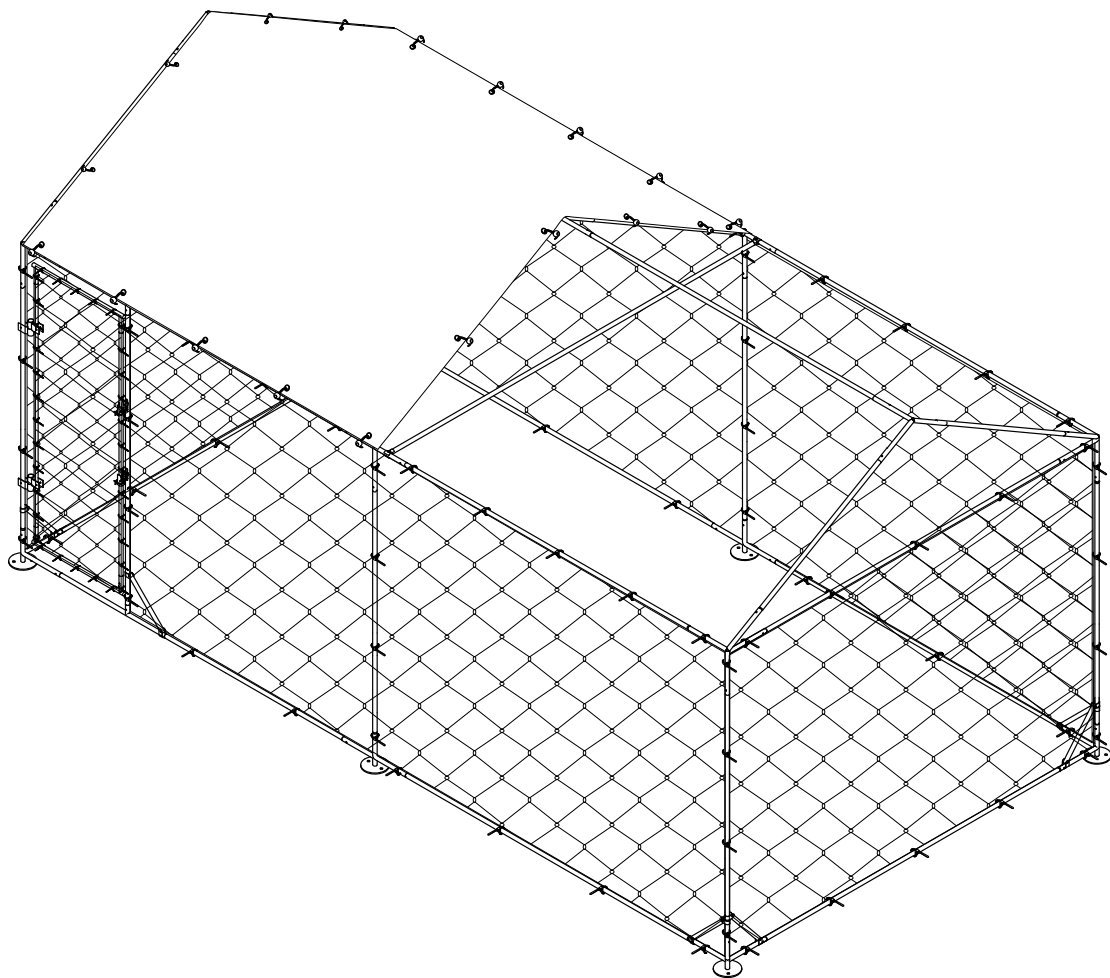

# Manual Instruction

Size: 196x389x230cm

# Part List

	Part Image	Length	Number
T1		157cm	7 pcs
T2		184cm	12 pcs
T3		184cm	2 pcs
T4		50cm	8 pcs
T5			1 pcs
T6		94cm	6 pcs
T7		51cm	2 pcs
T8		143cm	2 pcs
C1			4 pcs
C2			2 pcs
C3			2 pcs

# Part List

		Part Image	Number
C4			2 pcs
C5			2 pcs
C6			2 pcs
C7			1 pcs
C8			16 pcs
C9			4 pcs
A	Door Hinge		2 pcs
B	Door Lock		2 pcs
C	Screws&nuts		72 pcs
D	Self-Taping Screw and Hex Bit Head		16 pcs Self-Taping Screw and 1 pc Hex Bit Head
E	Nails		6 pcs
F	Mesh		2 pcs
G	Raincover		1 pcs
H	Ball Rope		18 pcs
I	Wrench		1 pc of each
J	Metal tie		1 package