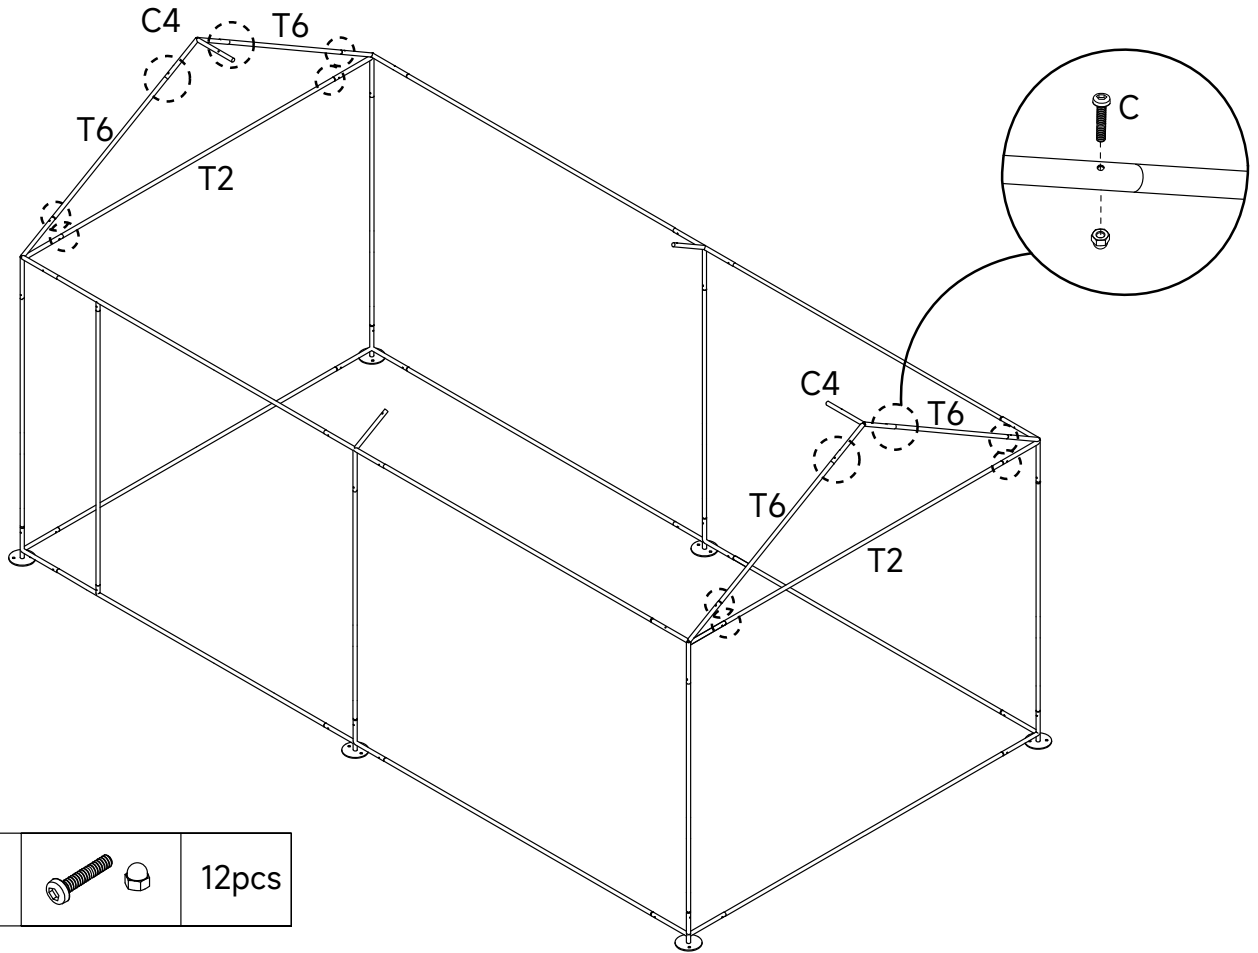

05

C		12pcs

06