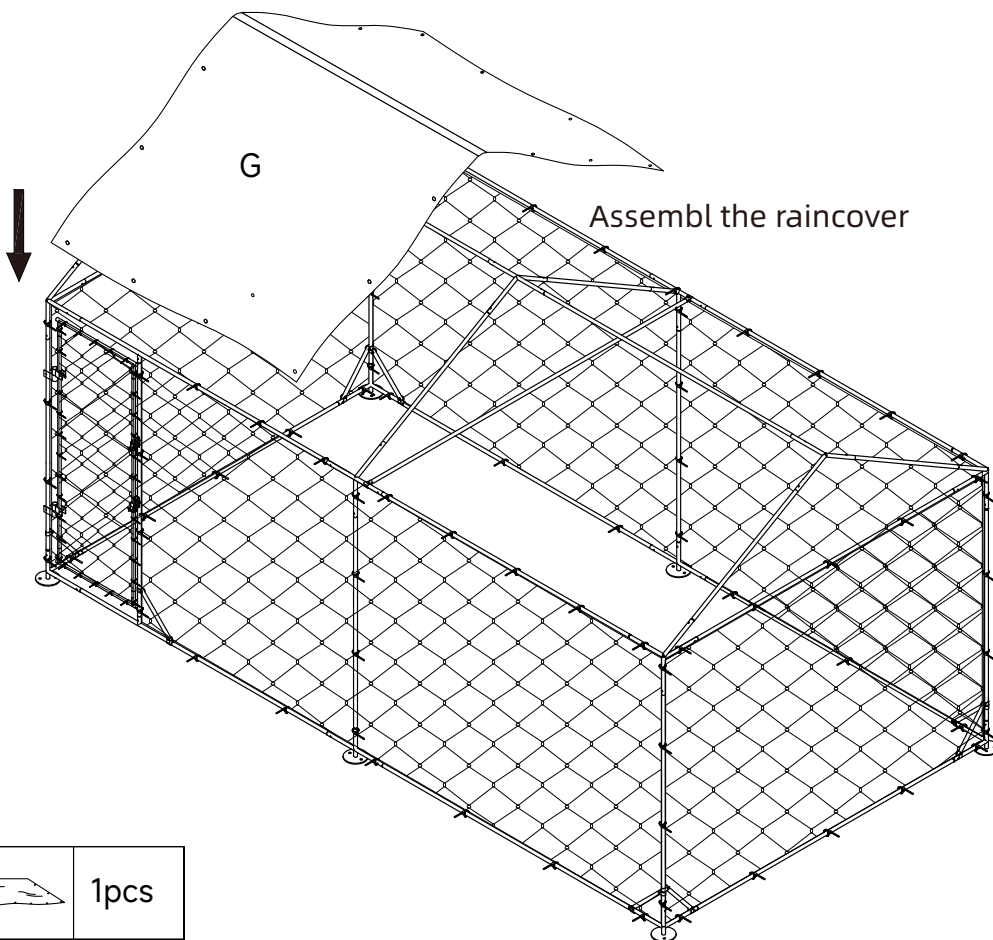

Assembl the raincover

G		1pcs