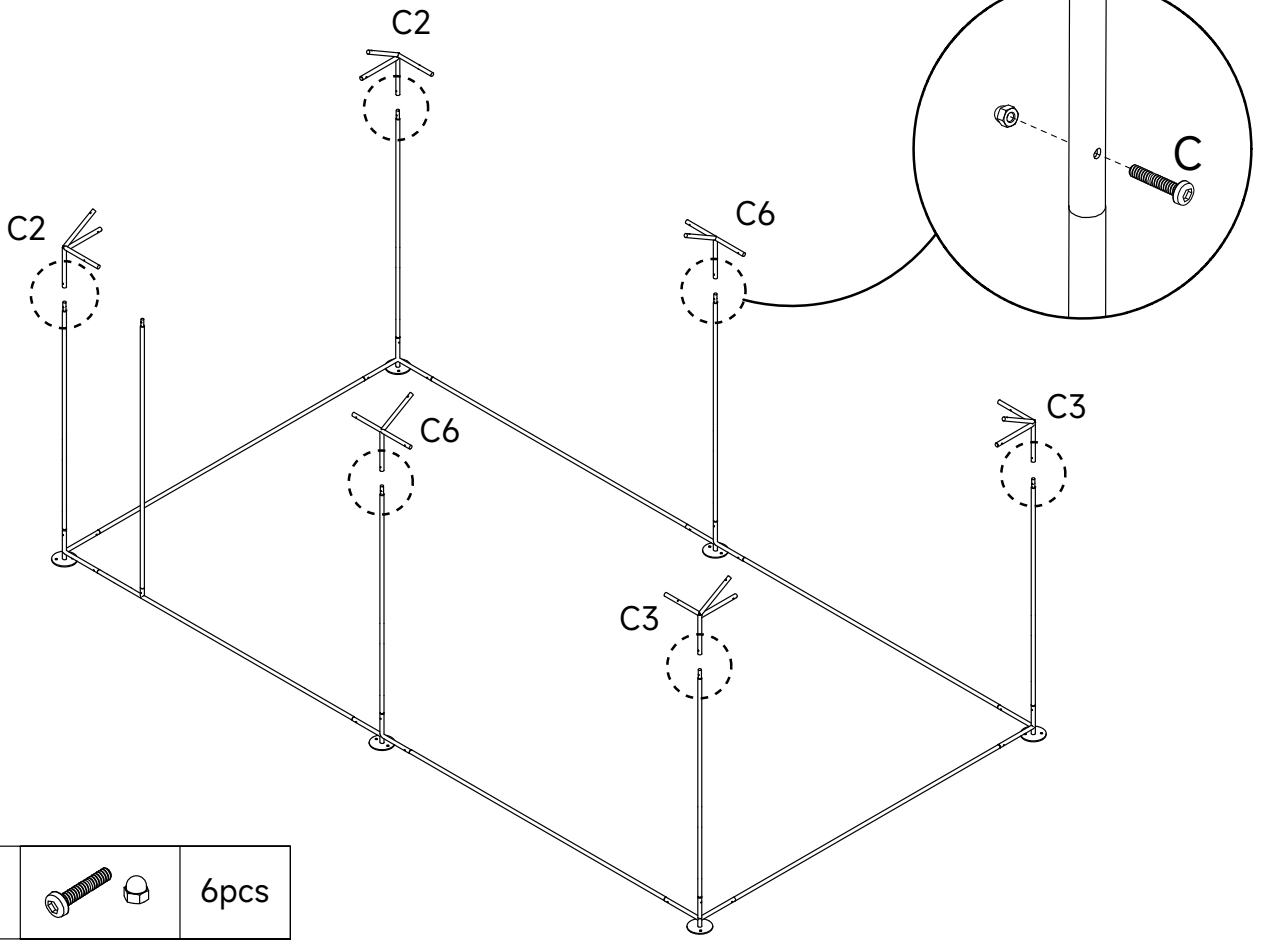

# Part List

	Part Image	Length	Number
T1		157cm	7 pcs
T2		184cm	12 pcs
T3		184cm	2 pcs
T4		50cm	8 pcs
T5			1 pcs
T6		94cm	6 pcs
T7		51cm	2 pcs
T8		143cm	2 pcs
C1			4 pcs
C2			2 pcs
C3			2 pcs

# Part List

		Part Image	Number
C4			2 pcs
C5			2 pcs
C6			2 pcs
C7			1 pcs
C8			16 pcs
C9			4 pcs
A	Door Hinge		2 pcs
B	Door Lock		2 pcs
C	Screws&nuts		72 pcs
D	Self-Taping Screw and Hex Bit Head		16 pcs Self-Taping Screw and 1 pc Hex Bit Head
E	Nails		6 pcs
F	Mesh		2 pcs
G	Raincover		1 pcs
H	Ball Rope		18 pcs
I	Wrench		1 pc of each
J	Metal tie		1 package

01

C		12pcs
---	--	-------

02

C		7pcs
---	---	------

03

C		6pcs
---	--	------

04

C		9pcs
---	---	------

05

C		12pcs
---	--	-------

06

C		4pcs
---	---	------

07

C		4pcs
---	--	------

08

C9 accessories  
come with screw  
and nut