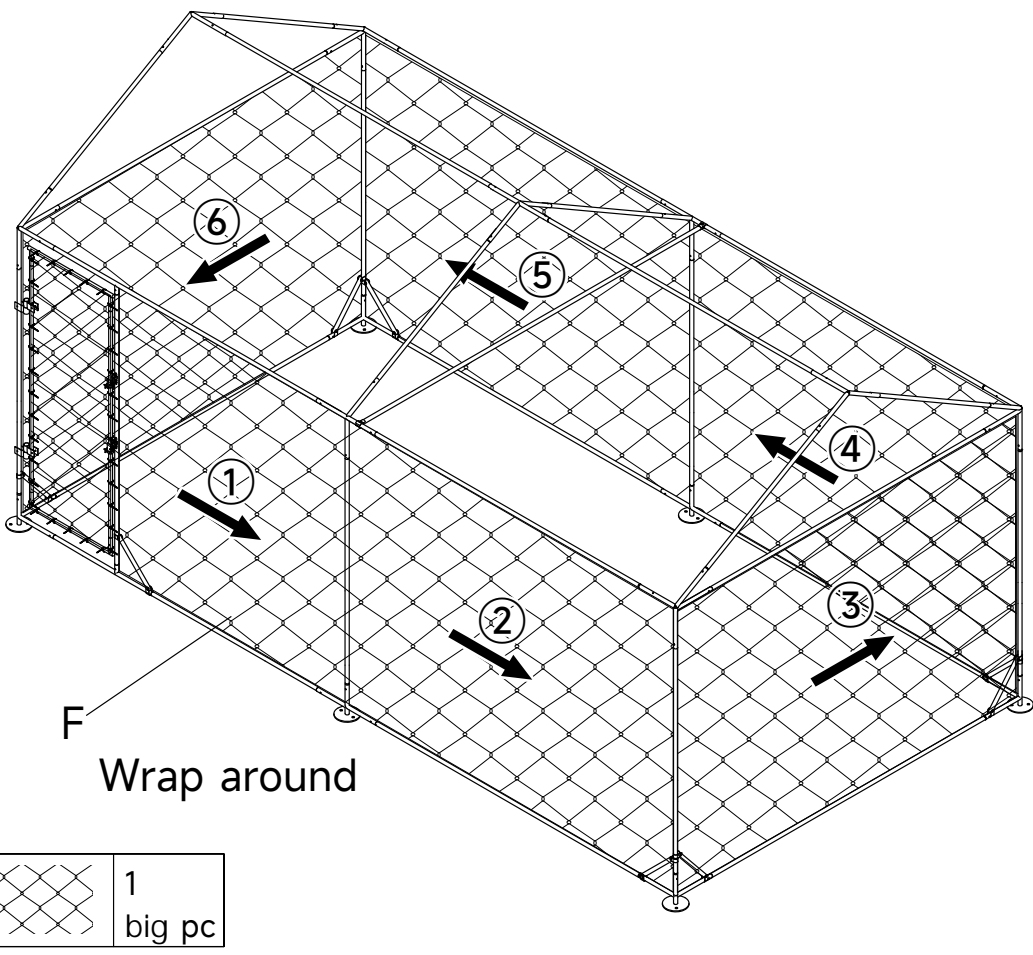

# Manual Instruction

Size: 196x389x230cm

C9		4pcs
----	---	------

08

09

F		1 small pc
J		1 mesh hole with 1 pc metal tie

A accessories come with nuts

B accessories come with nuts

14

15