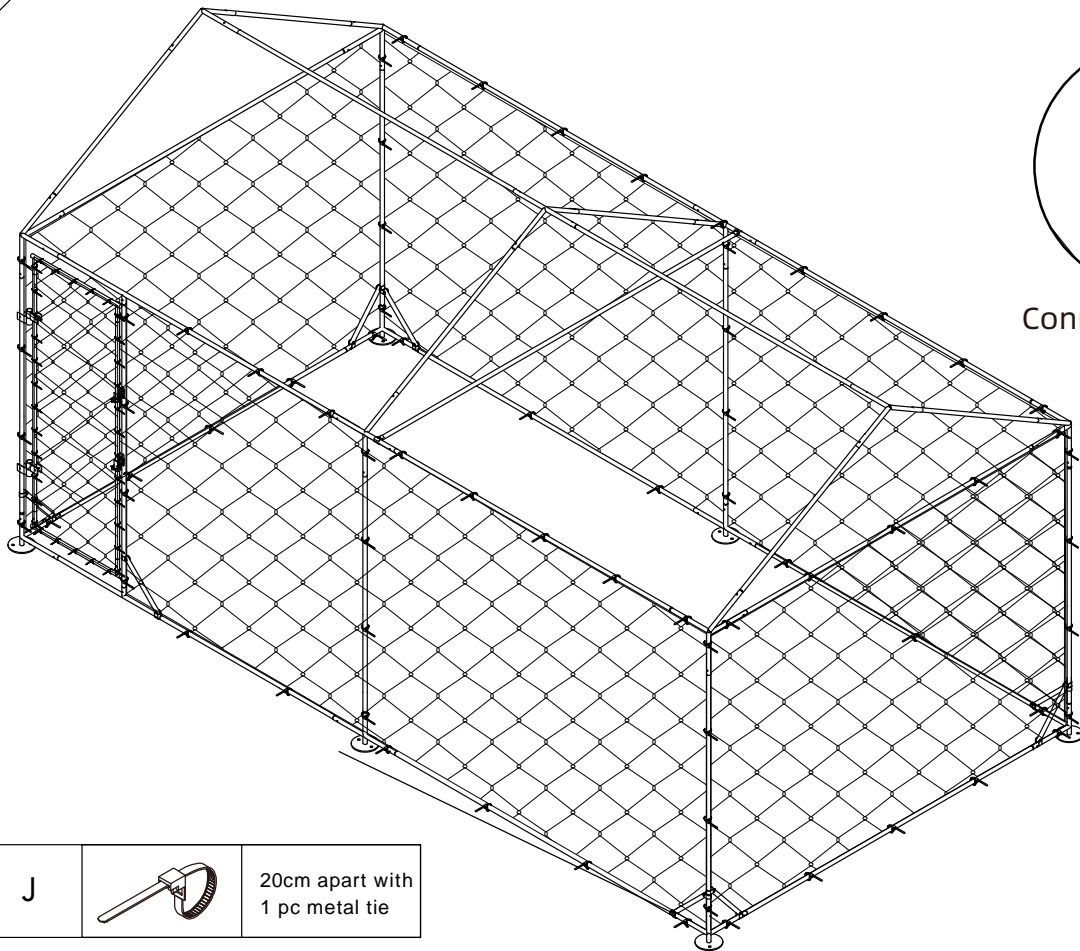

16

Connect the Mesh

J		20cm apart with 1 pc metal tie

17