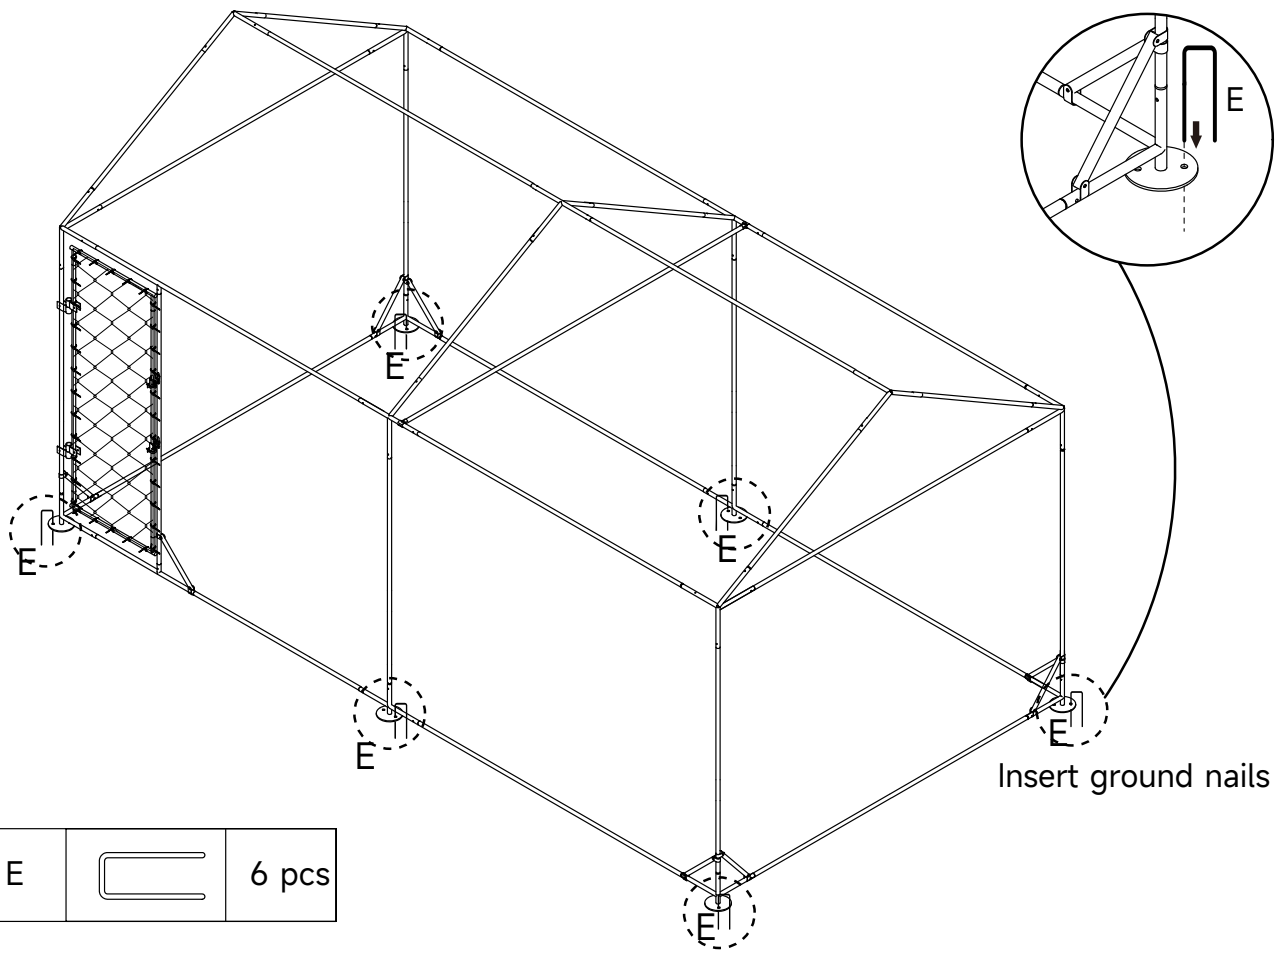

C9		4pcs
----	---	------

08

09

F		1 small pc
J		1 mesh hole with 1 pc metal tie

A accessories come with nuts

B accessories come with nuts

14

15

16

Connect the Mesh

J		20cm apart with 1 pc metal tie
---	--	-----------------------------------

17

Assembl the raincover

G		1pcs
---	---	------

18

H		18pcs
---	--	-------