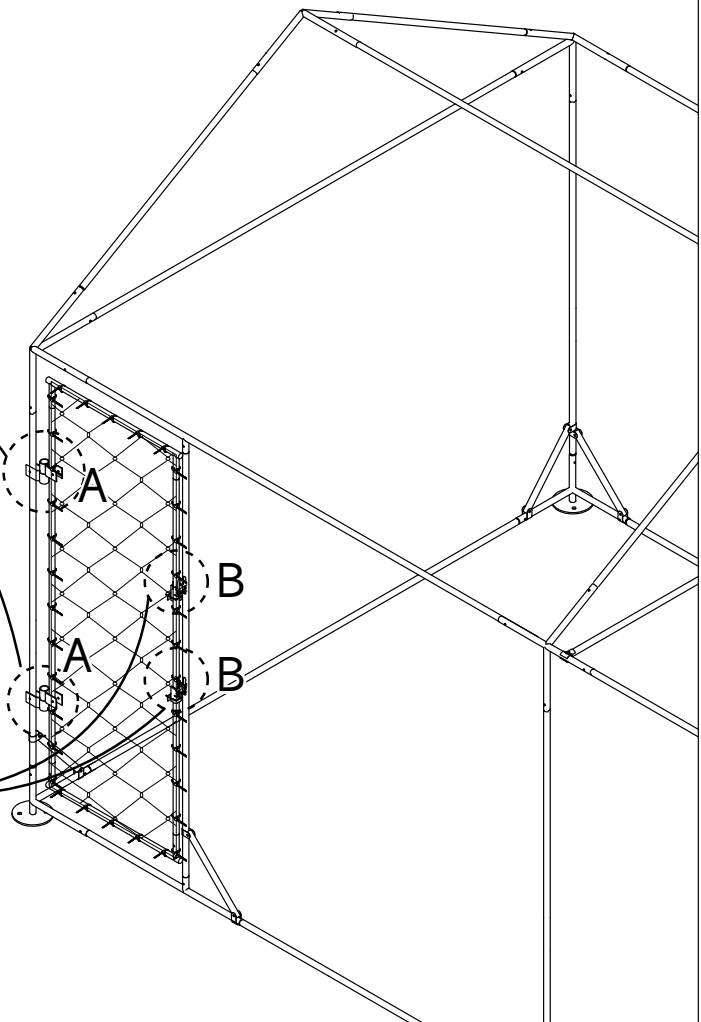

# Manual Instruction

Size: 196x389x230cm

C9		4pcs
----	---	------

08

09

F		1 small pc
J		1 mesh hole with 1 pc metal tie

A accessories come with nuts

B accessories come with nuts

14

15