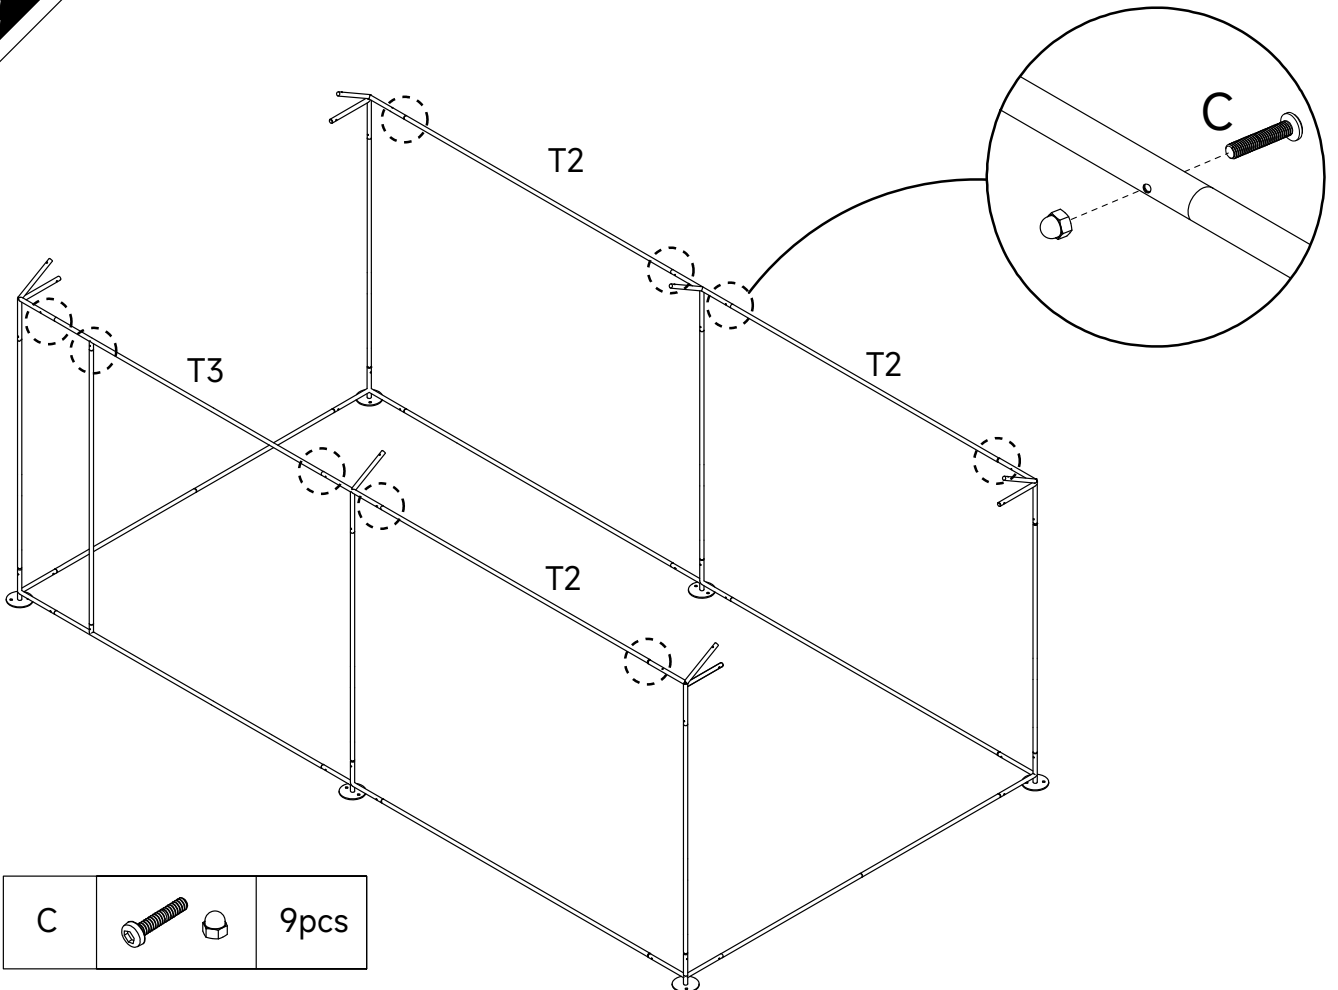

# Part List

		Part Image	Number
C4			2 pcs
C5			2 pcs
C6			2 pcs
C7			1 pcs
C8			16 pcs
C9			4 pcs
A	Door Hinge		2 pcs
B	Door Lock		2 pcs
C	Screws&nuts		72 pcs
D	Self-Taping Screw and Hex Bit Head		16 pcs Self-Taping Screw and 1 pc Hex Bit Head
E	Nails		6 pcs
F	Mesh		2 pcs
G	Raincover		1 pcs
H	Ball Rope		18 pcs
I	Wrench		1 pc of each
J	Metal tie		1 package

01

C		12pcs
---	--	-------

02

C		7pcs
---	---	------

03

C		6pcs
---	--	------

04

C		9pcs
---	---	------