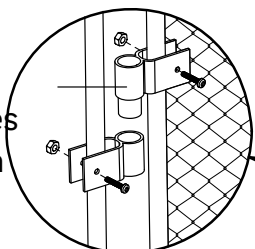

# Part List

		Part Image	Number
C4			2 pcs
C5			2 pcs
C6			2 pcs
C7			1 pcs
C8			16 pcs
C9			4 pcs
A	Door Hinge		2 pcs
B	Door Lock		2 pcs
C	Screws&nuts		72 pcs
D	Self-Taping Screw and Hex Bit Head		16 pcs Self-Taping Screw and 1 pc Hex Bit Head
E	Nails		6 pcs
F	Mesh		2 pcs
G	Raincover		1 pcs
H	Ball Rope		18 pcs
I	Wrench		1 pc of each
J	Metal tie		1 package

05

C		12pcs
---	--	-------

06

C		4pcs
---	---	------

07

C		4pcs
---	--	------

08

C9 accessories  
come with screw  
and nut

C9		4pcs
----	---	------

08

09

F		1 small pc
J		1 mesh hole with 1 pc metal tie

A accessories come with nuts

B accessories come with nuts

14

15

16

Connect the Mesh

J		20cm apart with 1 pc metal tie
---	--	-----------------------------------

17

Assembl the raincover

G		1pcs
---	---	------

18

H		18pcs
---	--	-------