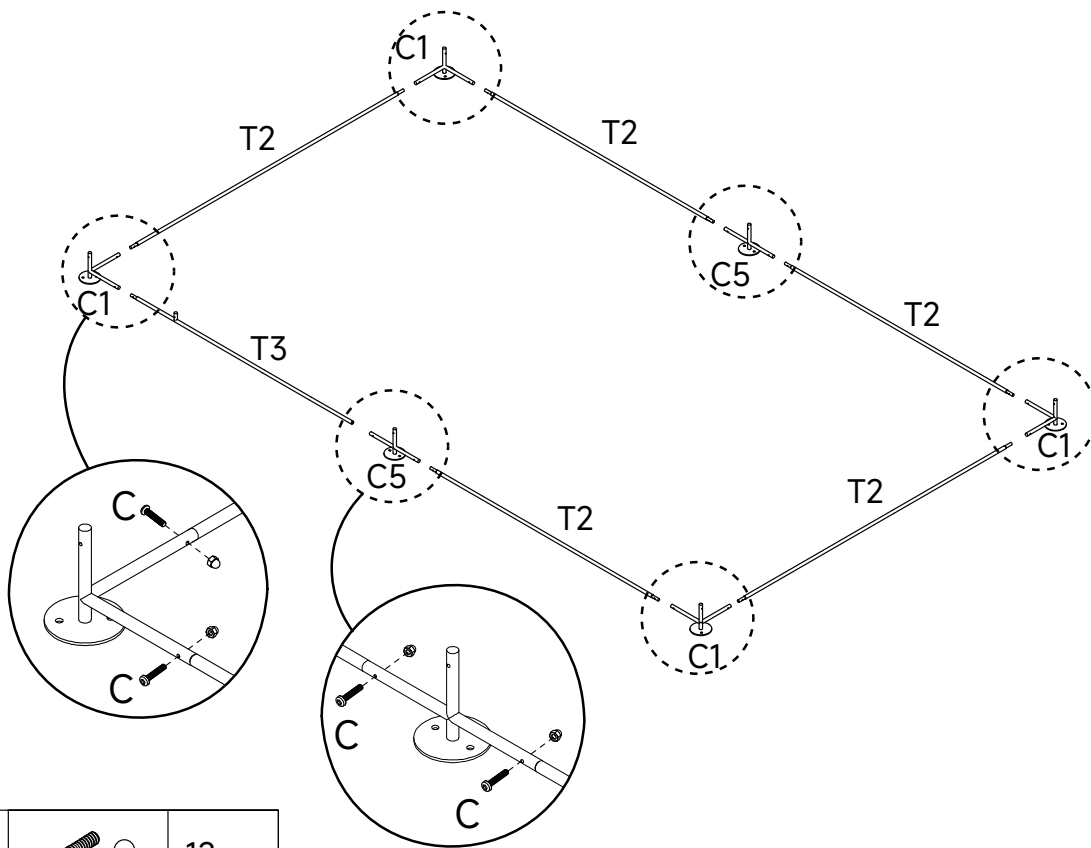

# Manual Instruction

Size: 196x389x230cm

# Part List

	Part Image	Length	Number
T1		157cm	7 pcs
T2		184cm	12 pcs
T3		184cm	2 pcs
T4		50cm	8 pcs
T5			1 pcs
T6		94cm	6 pcs
T7		51cm	2 pcs
T8		143cm	2 pcs
C1			4 pcs
C2			2 pcs
C3			2 pcs

# Part List

		Part Image	Number
C4			2 pcs
C5			2 pcs
C6			2 pcs
C7			1 pcs
C8			16 pcs
C9			4 pcs
A	Door Hinge		2 pcs
B	Door Lock		2 pcs
C	Screws&nuts		72 pcs
D	Self-Taping Screw and Hex Bit Head		16 pcs Self-Taping Screw and 1 pc Hex Bit Head
E	Nails		6 pcs
F	Mesh		2 pcs
G	Raincover		1 pcs
H	Ball Rope		18 pcs
I	Wrench		1 pc of each
J	Metal tie		1 package

01

C		12pcs
---	--	-------

02

C		7pcs
---	---	------

03

C		6pcs
---	--	------

04

C		9pcs
---	---	------