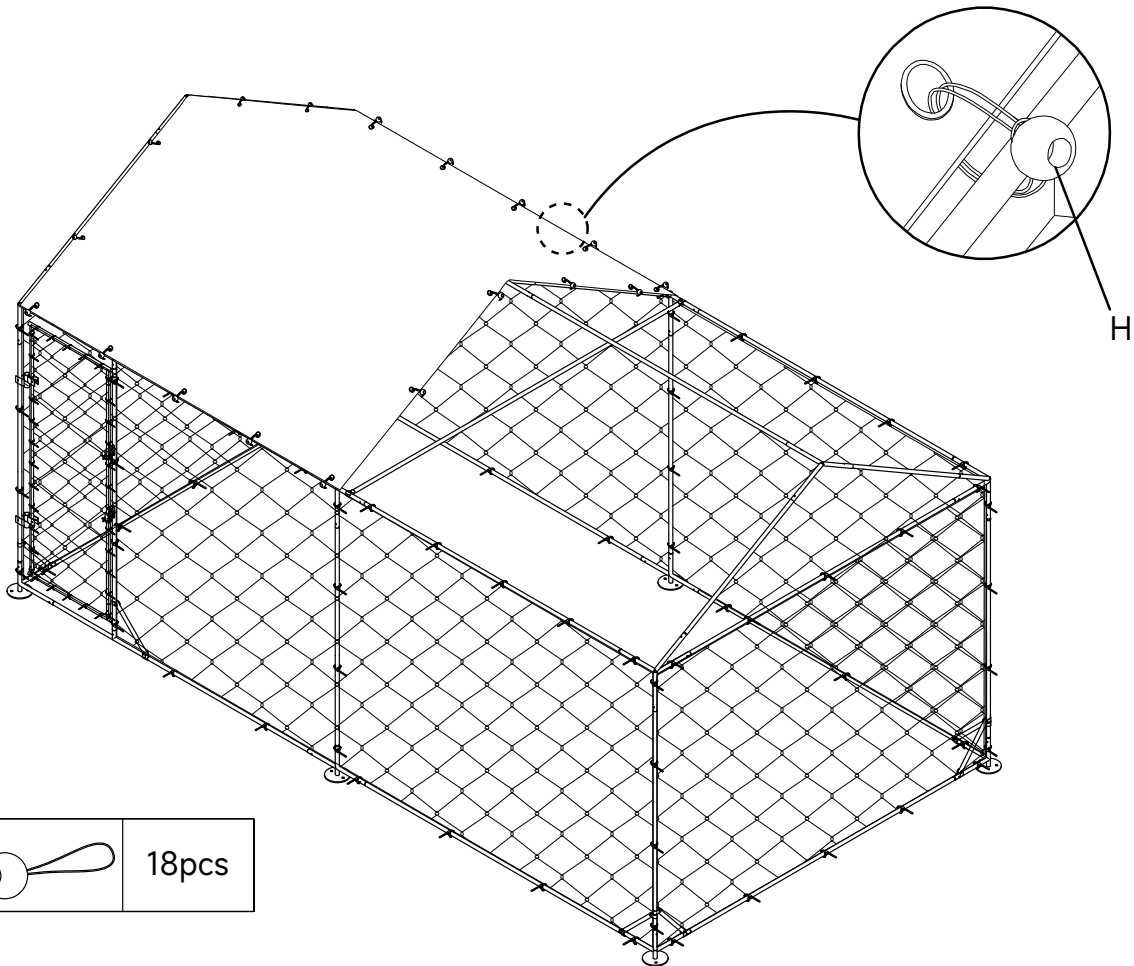

# Manual Instruction

Size: 196x389x230cm

16

Connect the Mesh

J		20cm apart with 1 pc metal tie
---	--	-----------------------------------

17

Assembl the raincover

G		1pcs
---	---	------

18

H		18pcs
---	--	-------