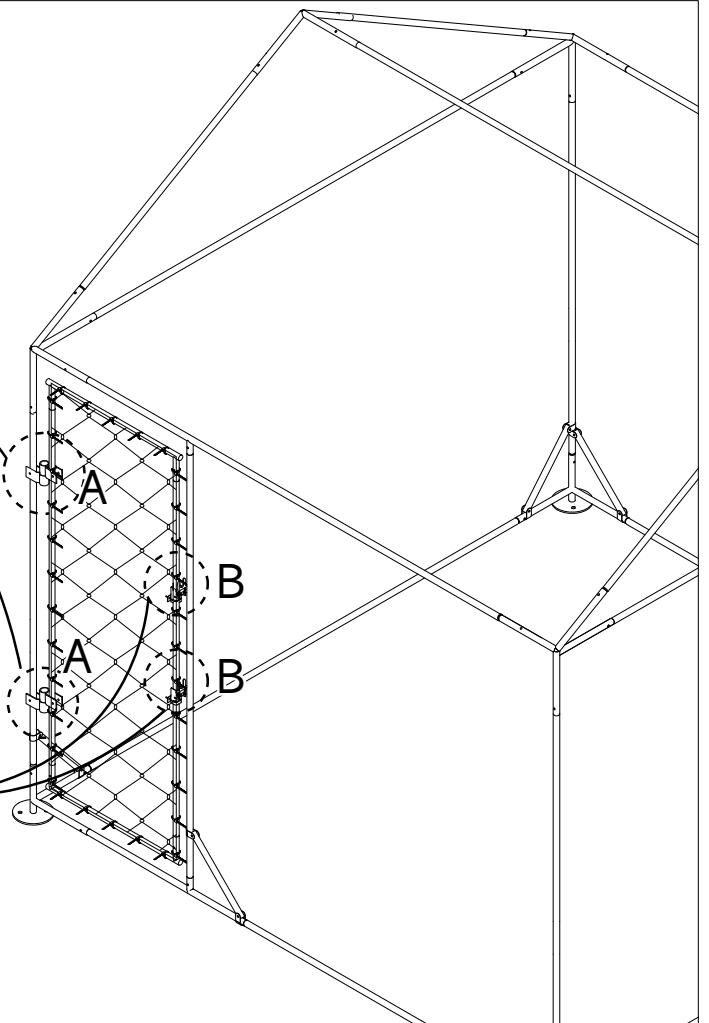

# Manual Instruction

Size: 196x196x230cm

08

C		4pcs
---	-------------------------------------------------------------------------------------	------

Connect the Mesh

F		1 small pc
J		1 mesh hole with 1 pc metal tie

A accessories come with nuts

B accessories come with nuts