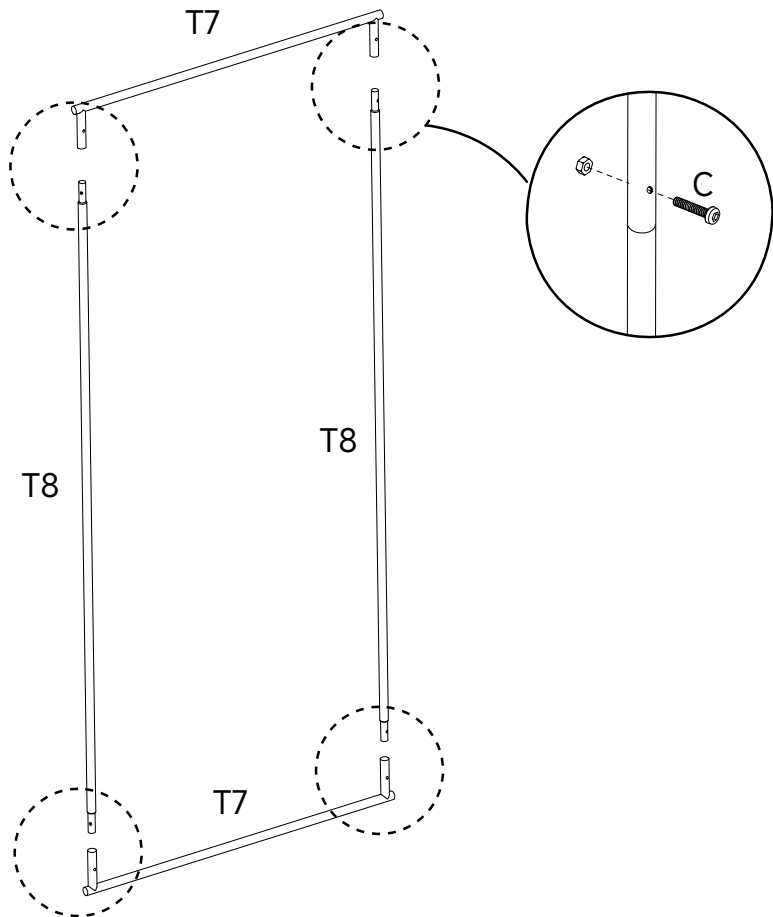

# Part List

		Part Image	Number
C4			2 pcs
C8			16 pcs
A	Door Hinge		2 pcs
B	Door Lock		2 pcs
C	Screws&nuts		58 pcs
D	Self-Taping Screw and Hex Bit Head		16 pcs Self-Taping Screw and 1 pc Hex Bit Head
E	Nails		4 pcs
F	Mesh		2 pcs
G	Raincover		1 pcs
H	Ball Rope		18 pcs
I	Wrench		1 pc of each
J	Metal Tie		1 package

05

C		12pcs
---	------------------------------------------------------------------------------------	-------

06

C		2pcs
---	-------------------------------------------------------------------------------------	------

07

C		16pcs
C8		16pcs

D		16 pcs Self-Taping Screw and 1 pc Hex Bit Head
---	------------------------------------------------------------------------------------	---------------------------------------------------

08

C		4pcs
---	-------------------------------------------------------------------------------------	------

Connect the Mesh

F		1 small pc
J		1 mesh hole with 1 pc metal tie

A accessories come with nuts

B accessories come with nuts