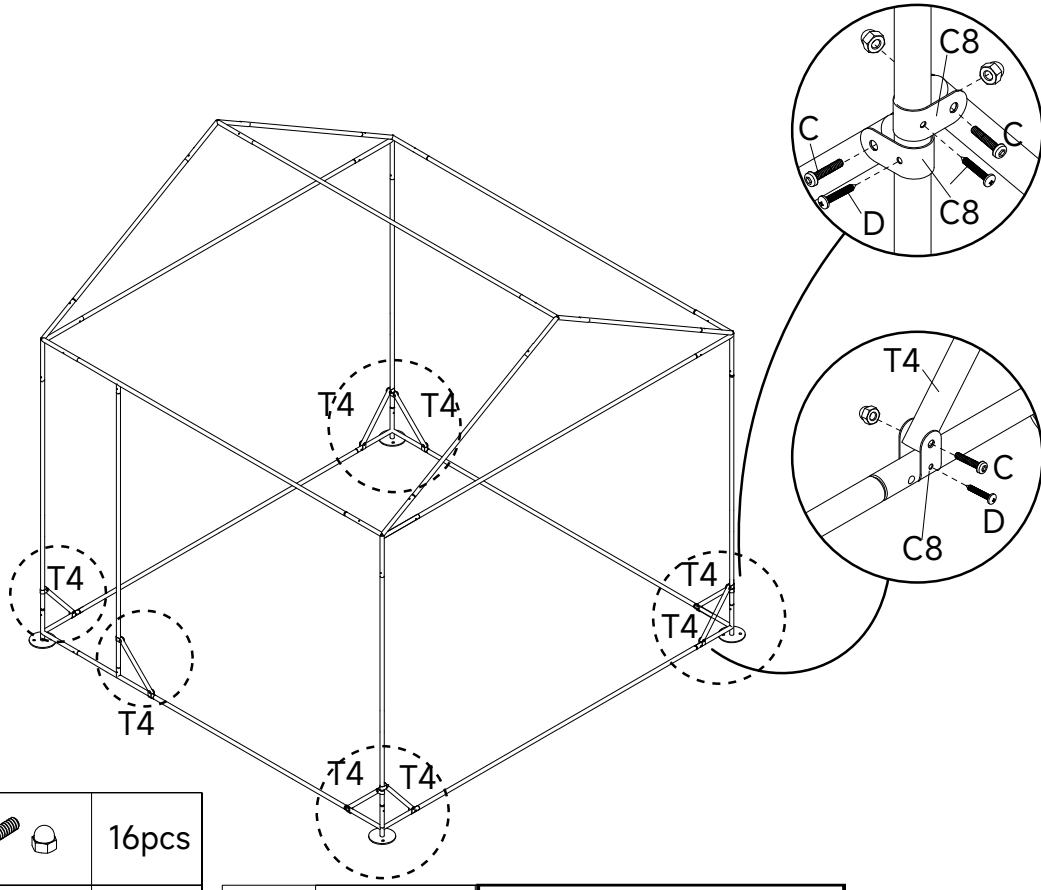

05

C		12pcs
---	------------------------------------------------------------------------------------	-------

06

C		2pcs
---	-------------------------------------------------------------------------------------	------

07

C		16pcs
C8		16pcs

D		16 pcs Self-Taping Screw and 1 pc Hex Bit Head
---	------------------------------------------------------------------------------------	---------------------------------------------------

08

C		4pcs
---	-------------------------------------------------------------------------------------	------

Connect the Mesh

F		1 small pc
J		1 mesh hole with 1 pc metal tie

A accessories come with nuts

B accessories come with nuts