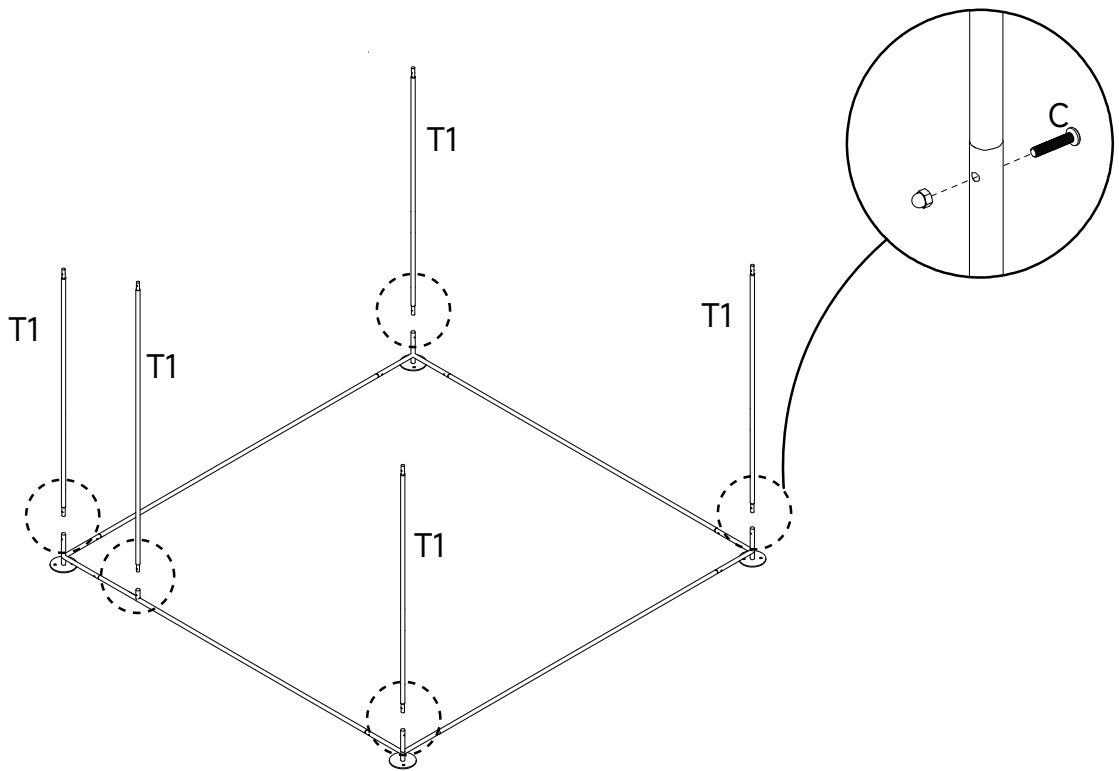

# Part List

	Part Image	Length	Number
T1		157cm	5 pcs
T2		184cm	7 pcs
T3		184cm	2 pcs
T4		50cm	8 pcs
T6		94cm	4 pcs
T7		51cm	2 pcs
T8		143cm	2 pcs
C1			4 pcs
C2			2 pcs
C3			2 pcs

# Part List

		Part Image	Number
C4			2 pcs
C8			16 pcs
A	Door Hinge		2 pcs
B	Door Lock		2 pcs
C	Screws&nuts		58 pcs
D	Self-Taping Screw and Hex Bit Head		16 pcs Self-Taping Screw and 1 pc Hex Bit Head
E	Nails		4 pcs
F	Mesh		2 pcs
G	Raincover		1 pcs
H	Ball Rope		18 pcs
I	Wrench		1 pc of each
J	Metal Tie		1 package

01

C		8pcs
---	------------------------------------------------------------------------------------	------

02

C		5pcs
---	-------------------------------------------------------------------------------------	------