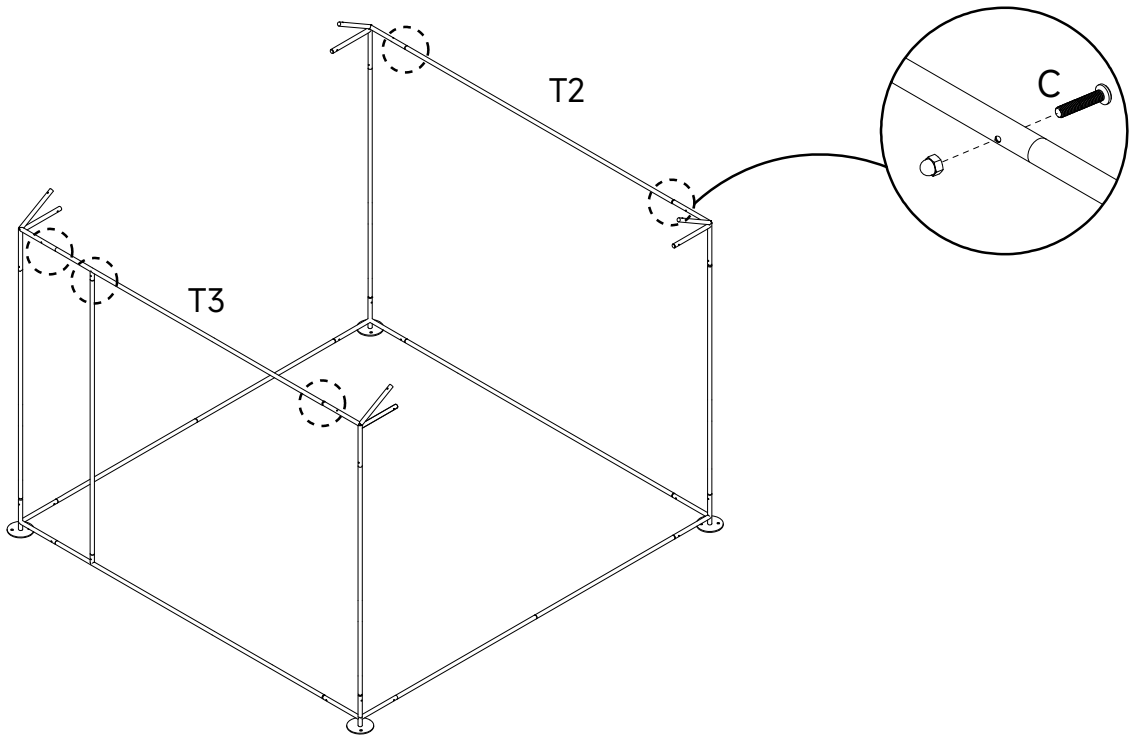

# Part List

	Part Image	Length	Number
T1		157cm	5 pcs
T2		184cm	7 pcs
T3		184cm	2 pcs
T4		50cm	8 pcs
T6		94cm	4 pcs
T7		51cm	2 pcs
T8		143cm	2 pcs
C1			4 pcs
C2			2 pcs
C3			2 pcs

# Part List

		Part Image	Number
C4			2 pcs
C8			16 pcs
A	Door Hinge		2 pcs
B	Door Lock		2 pcs
C	Screws&nuts		58 pcs
D	Self-Taping Screw and Hex Bit Head		16 pcs Self-Taping Screw and 1 pc Hex Bit Head
E	Nails		4 pcs
F	Mesh		2 pcs
G	Raincover		1 pcs
H	Ball Rope		18 pcs
I	Wrench		1 pc of each
J	Metal Tie		1 package

01

C		8pcs
---	------------------------------------------------------------------------------------	------

02

C		5pcs
---	-------------------------------------------------------------------------------------	------

03

C		4pcs
---	------------------------------------------------------------------------------------	------

04

C		5pcs
---	-------------------------------------------------------------------------------------	------