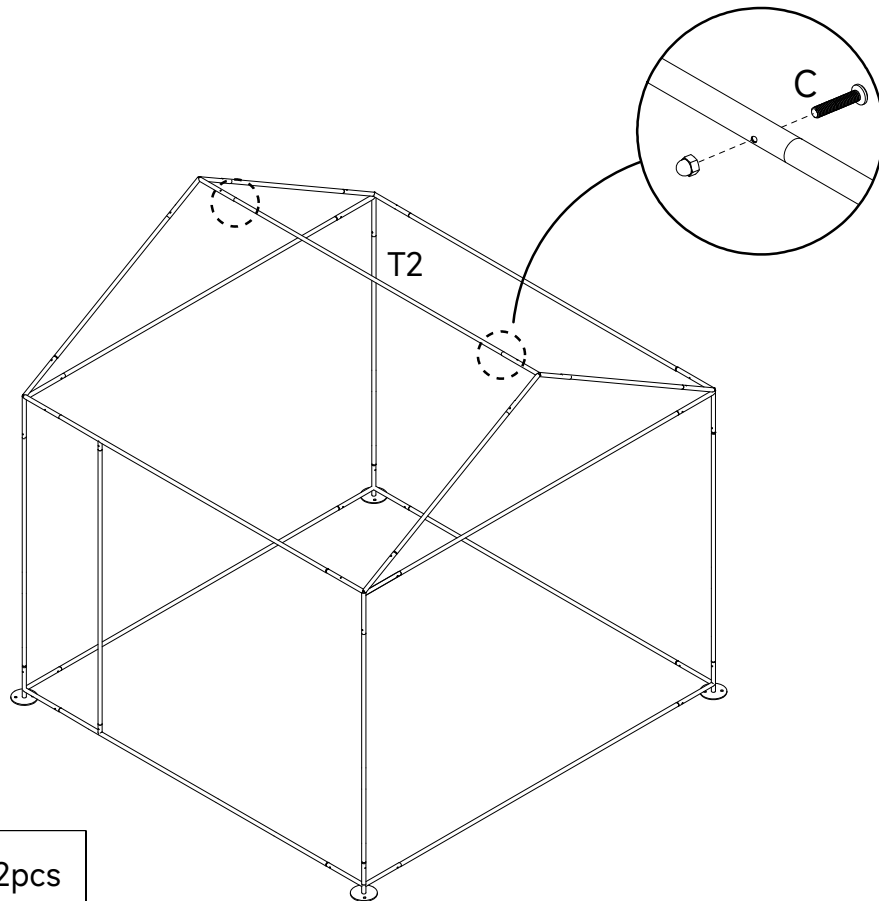

# Manual Instruction

Size: 196x196x230cm

# Part List

		Part Image	Number
C4			2 pcs
C8			16 pcs
A	Door Hinge		2 pcs
B	Door Lock		2 pcs
C	Screws&nuts		58 pcs
D	Self-Taping Screw and Hex Bit Head		16 pcs Self-Taping Screw and 1 pc Hex Bit Head
E	Nails		4 pcs
F	Mesh		2 pcs
G	Raincover		1 pcs
H	Ball Rope		18 pcs
I	Wrench		1 pc of each
J	Metal Tie		1 package

03

C		4pcs
---	------------------------------------------------------------------------------------	------

04

C		5pcs
---	-------------------------------------------------------------------------------------	------

05

C		12pcs
---	------------------------------------------------------------------------------------	-------

06

C		2pcs
---	-------------------------------------------------------------------------------------	------