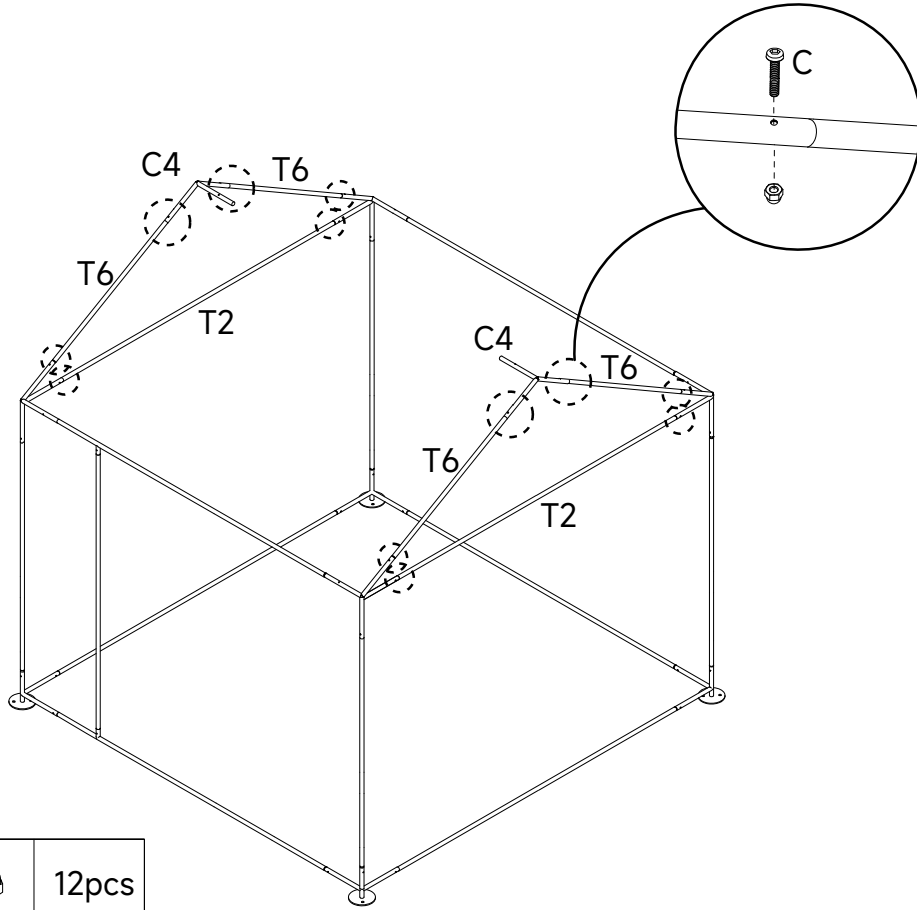

# Part List

		Part Image	Number
C4			2 pcs
C8			16 pcs
A	Door Hinge		2 pcs
B	Door Lock		2 pcs
C	Screws&nuts		58 pcs
D	Self-Taping Screw and Hex Bit Head		16 pcs Self-Taping Screw and 1 pc Hex Bit Head
E	Nails		4 pcs
F	Mesh		2 pcs
G	Raincover		1 pcs
H	Ball Rope		18 pcs
I	Wrench		1 pc of each
J	Metal Tie		1 package

01

C		8pcs
---	------------------------------------------------------------------------------------	------

02

C		5pcs
---	-------------------------------------------------------------------------------------	------

03

C		4pcs
---	------------------------------------------------------------------------------------	------

04

C		5pcs
---	-------------------------------------------------------------------------------------	------

05

C		12pcs
---	------------------------------------------------------------------------------------	-------

06

C		2pcs
---	-------------------------------------------------------------------------------------	------