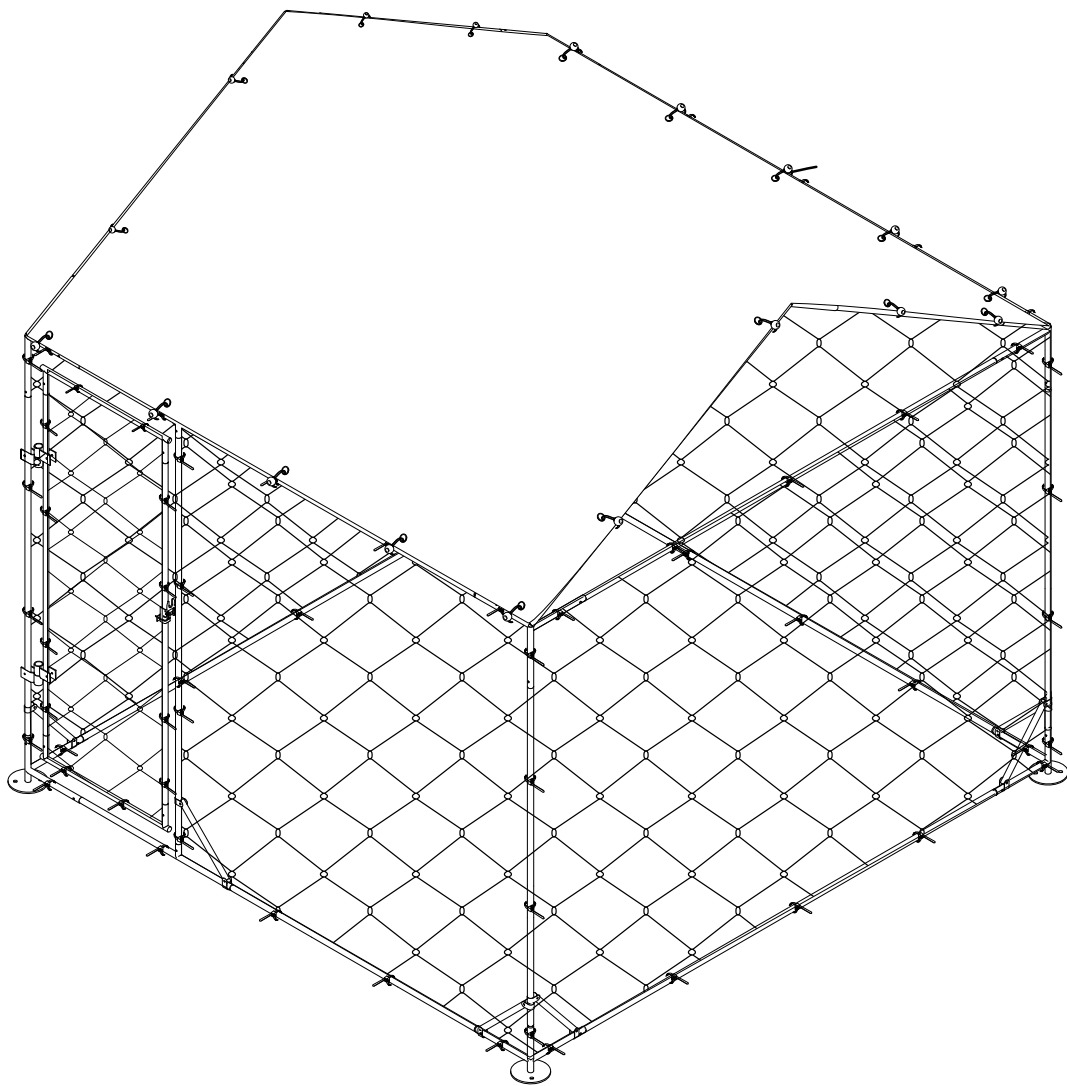

# Manual Instruction

Size: 196x196x230cm

# Part List

	Part Image	Length	Number
T1		157cm	5 pcs
T2		184cm	7 pcs
T3		184cm	2 pcs
T4		50cm	8 pcs
T6		94cm	4 pcs
T7		51cm	2 pcs
T8		143cm	2 pcs
C1			4 pcs
C2			2 pcs
C3			2 pcs

# Part List

		Part Image	Number
C4			2 pcs
C8			16 pcs
A	Door Hinge		2 pcs
B	Door Lock		2 pcs
C	Screws&nuts		58 pcs
D	Self-Taping Screw and Hex Bit Head		16 pcs Self-Taping Screw and 1 pc Hex Bit Head
E	Nails		4 pcs
F	Mesh		2 pcs
G	Raincover		1 pcs
H	Ball Rope		18 pcs
I	Wrench		1 pc of each
J	Metal Tie		1 package