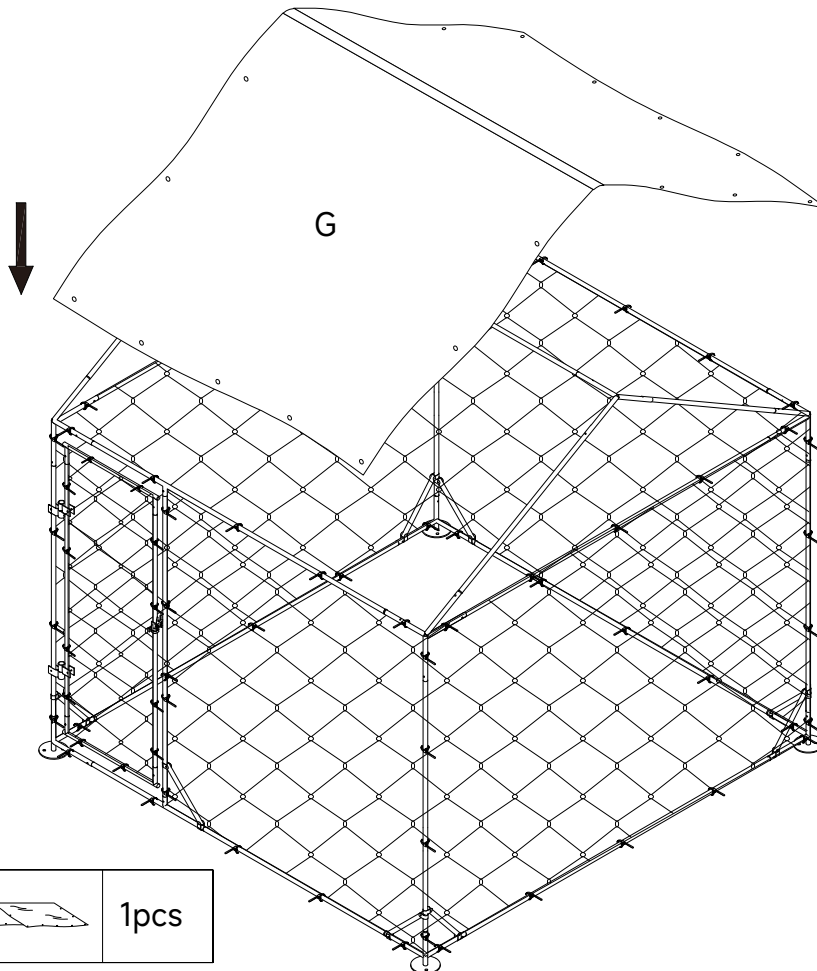

Assembl the raincover

G

1pcs