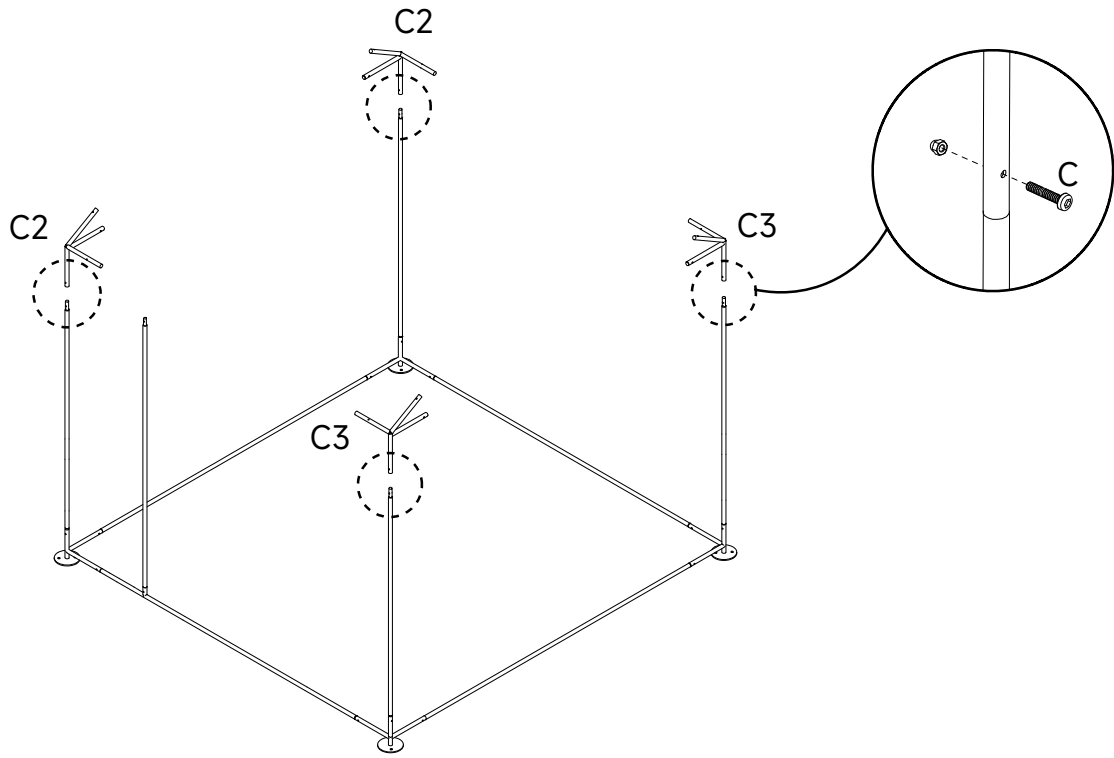

# Part List

	Part Image	Length	Number
T1		157cm	5 pcs
T2		184cm	7 pcs
T3		184cm	2 pcs
T4		50cm	8 pcs
T6		94cm	4 pcs
T7		51cm	2 pcs
T8		143cm	2 pcs
C1			4 pcs
C2			2 pcs
C3			2 pcs

# Part List

		Part Image	Number
C4			2 pcs
C8			16 pcs
A	Door Hinge		2 pcs
B	Door Lock		2 pcs
C	Screws&nuts		58 pcs
D	Self-Taping Screw and Hex Bit Head		16 pcs Self-Taping Screw and 1 pc Hex Bit Head
E	Nails		4 pcs
F	Mesh		2 pcs
G	Raincover		1 pcs
H	Ball Rope		18 pcs
I	Wrench		1 pc of each
J	Metal Tie		1 package

01

C		8pcs
---	------------------------------------------------------------------------------------	------

02

C		5pcs
---	-------------------------------------------------------------------------------------	------

03

C		4pcs
---	------------------------------------------------------------------------------------	------

04

C		5pcs
---	-------------------------------------------------------------------------------------	------