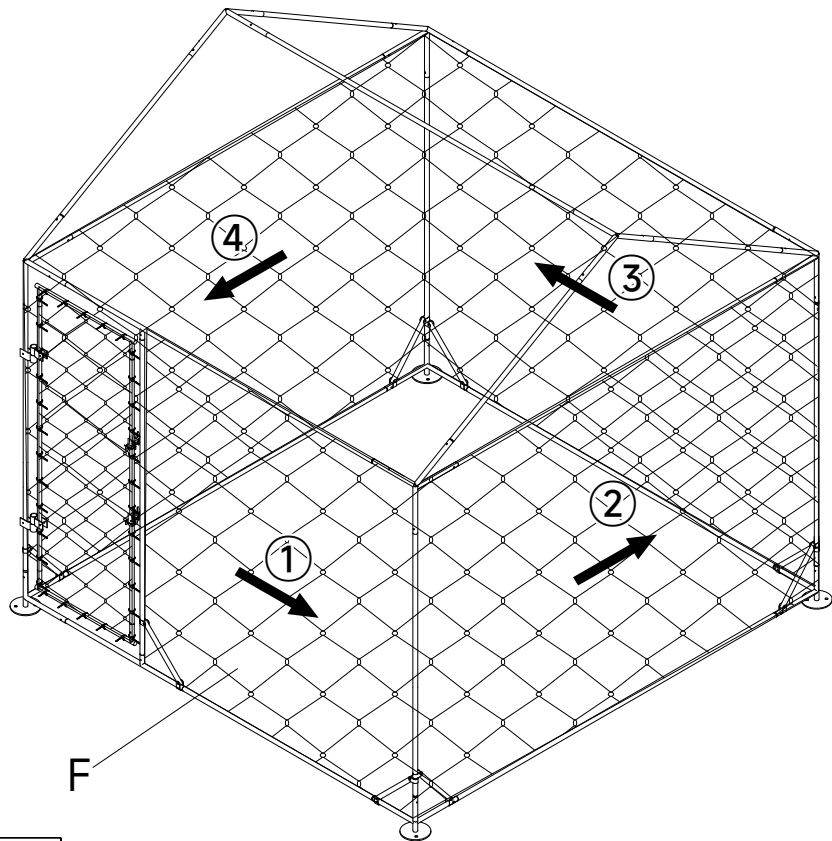

11

12

F		1 big pc

Wrap around