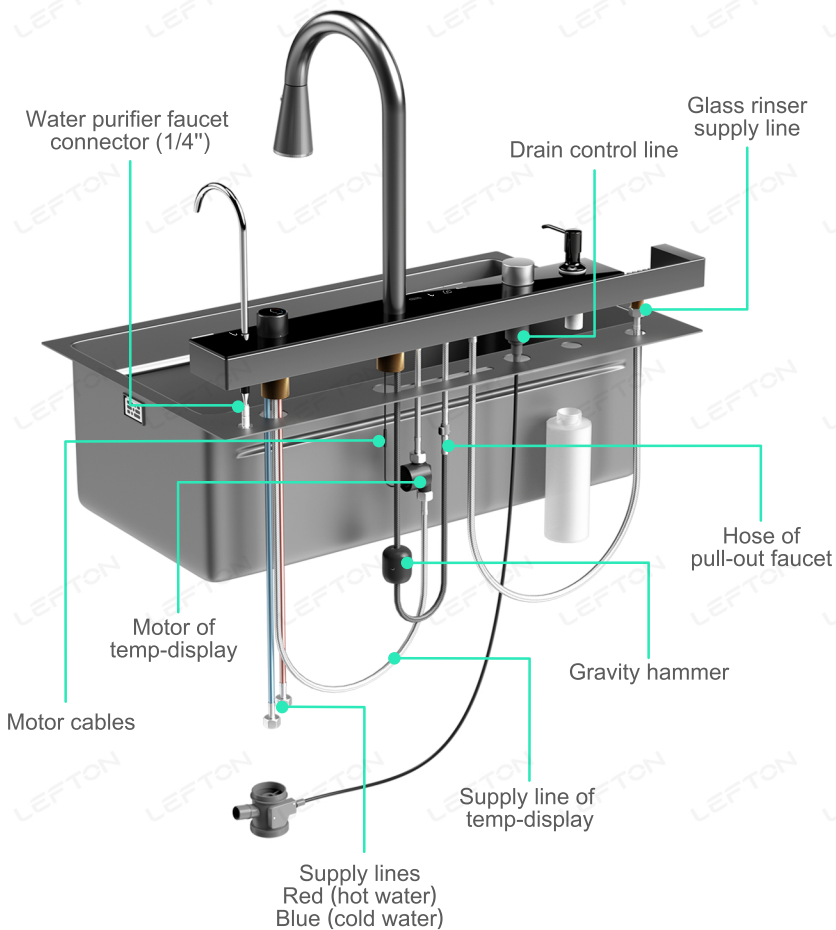

Installation Manual

KS2206

Drain assembly C

Drain assembly B

Drain assembly A

Drain assembly E

Drain assembly D

Overflow gasket

Overflow pipe connector

Overflow assembly C

Overflow assembly B (screw)

Overflow assembly A

Drain system gasket

Drain system

Bottle trap

Drain pipe