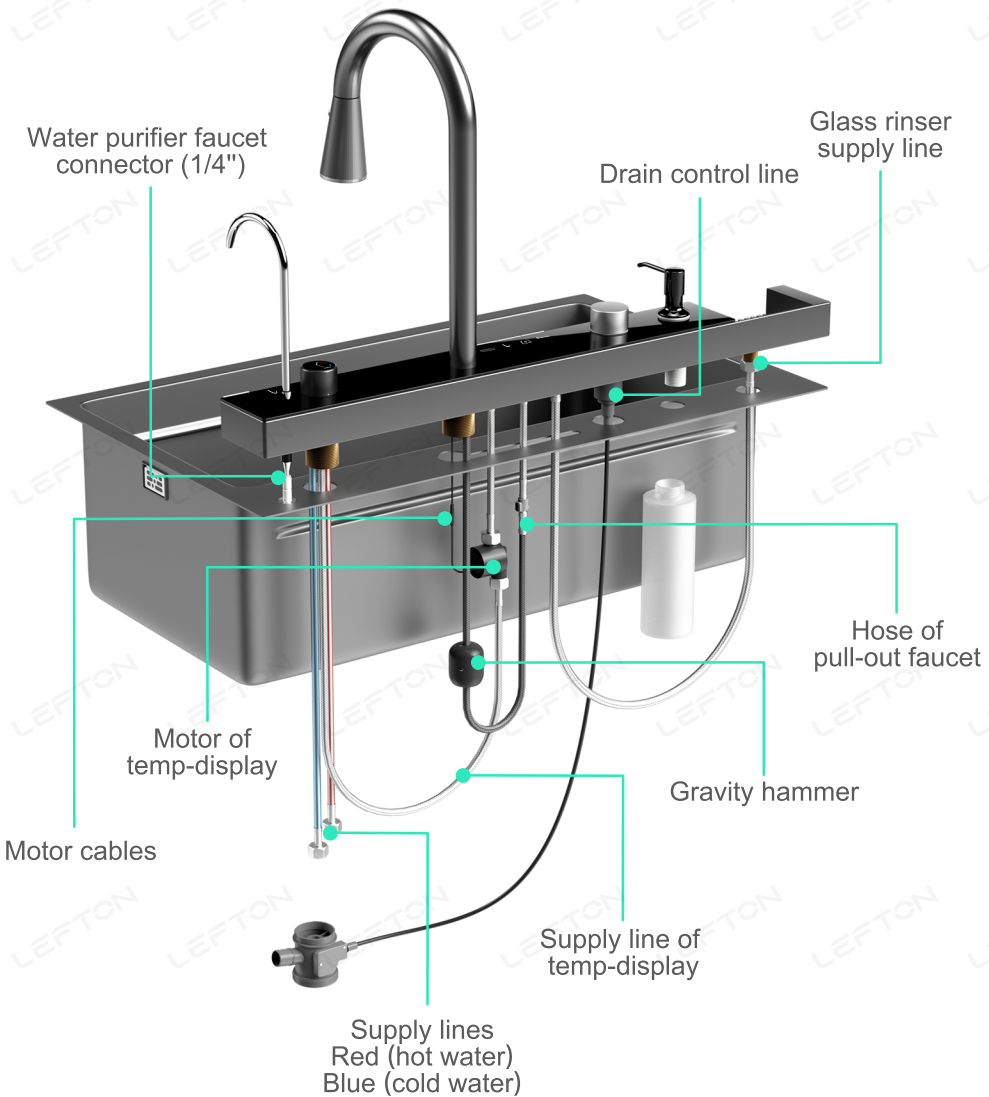

Installation Manual

KS2206

Drain assembly C

Drain assembly B

Drain assembly A

Drain assembly E

Drain assembly D

Overflow gasket

Overflow pipe connector

Overflow assembly C

Overflow assembly B (screw)

Overflow assembly A

Drain system gasket

Drain system

Bottle trap

Drain pipe