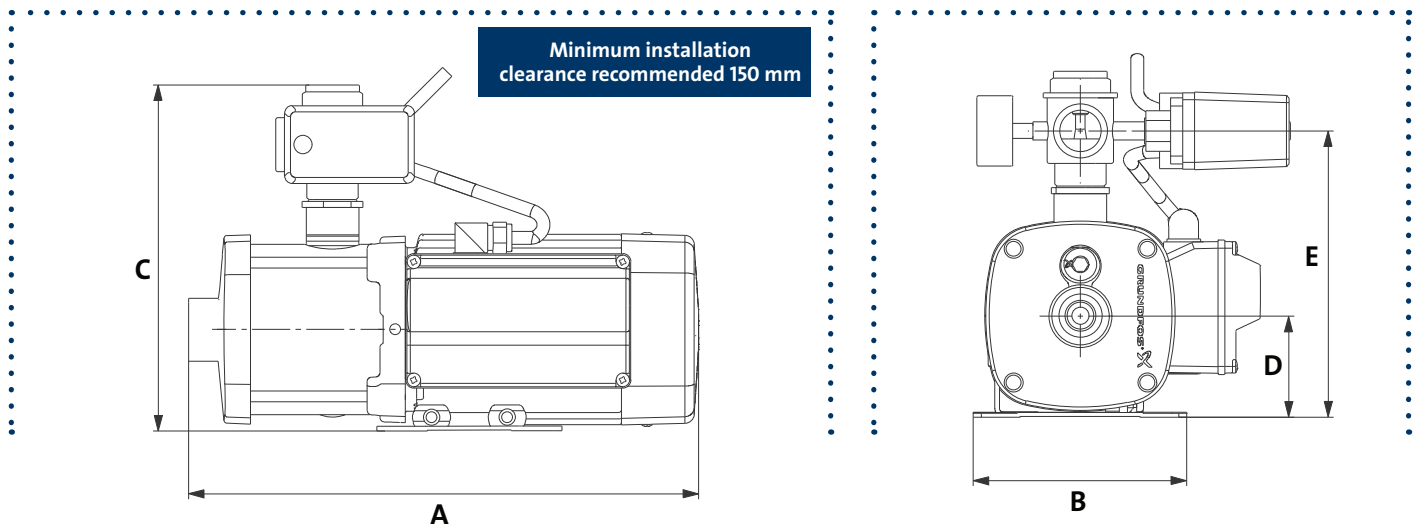

HIGH TEMPERATURE

KEEP THE PUMP WELL VENTILATED TO PREVENT OVERHEATING

FIND SPACE FOR YOUR PUMP

Model	Connections		Dimensions (mm)				
	Inlet	Outlet	A (l)	B (w)	C (h)	D (inlet)	E (outlet)
CMB 1-36 98244555	1" Female	1" Female	323	158	255	75	208
CMB 3-37 98244556			323	158	255	75	208
CMB 5-47 98117630	381		158	255	75	208	
CMB 5-56 98117632	469		178	270	90	223	
CMB 5-75 98117633	505		178	270	90	223	
CMB 5-93 98117634	539		178	270	90	223	
CMB 10-47 98117635	450	199	323	100	261		