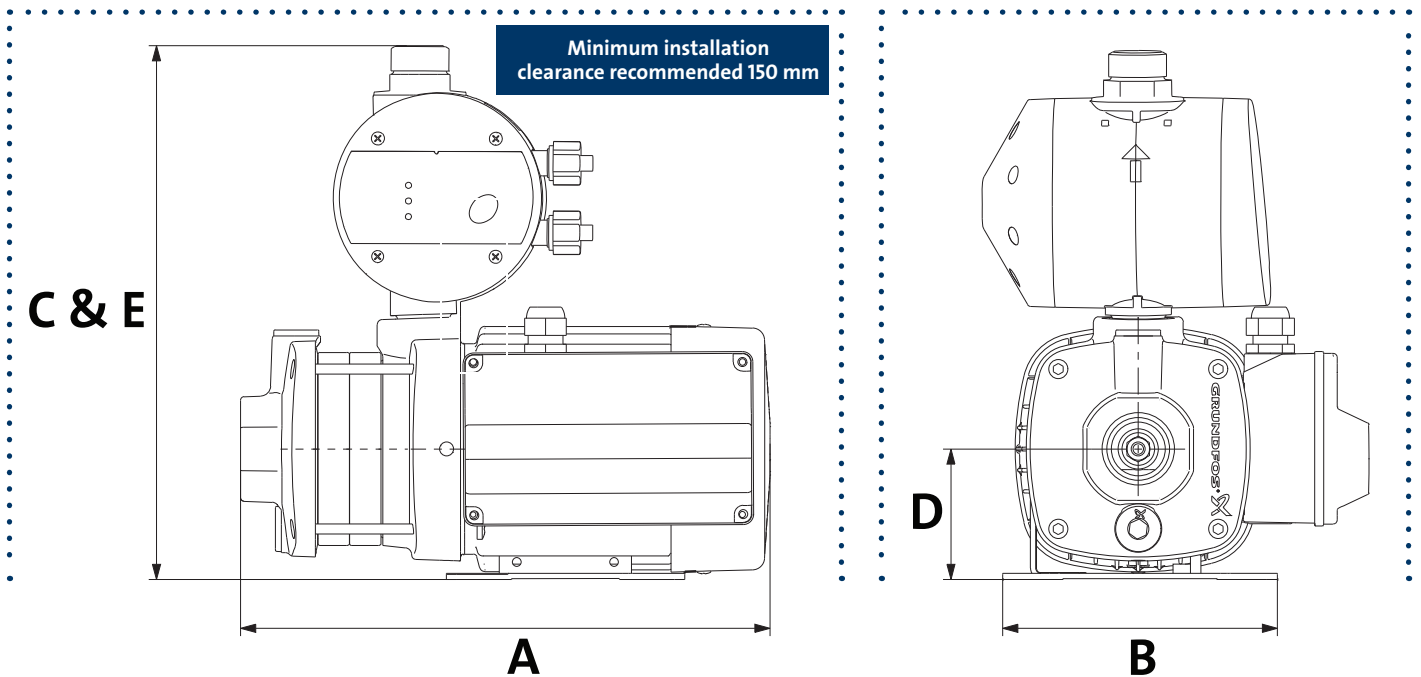

DIRECT SUNLIGHT

FREEZING OR FROSTY CONDITIONS

HIGH TEMPERATURE

KEEP THE PUMP WELL VENTILATED TO PREVENT OVERHEATING

FIND SPACE FOR YOUR PUMP

Model	Connections		Dimensions (mm)				
	Inlet	Outlet	A (l)	B (w)	C (h)	D (inlet)	E (outlet)
CMB 1-36 97530097	1" Female	1" Male	323	158	301	75	301
CMB 3-37 97530133			323	158	301	75	301
CMB 5-46 97530169	1 1/4" Female		381	158	301	75	301