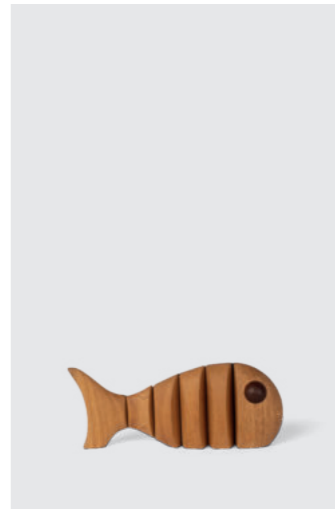

EAN: 5 713487 064728

RRP:	DKK	699.00
	EUR	99.00
	NOK	999.00
	SEK	999.00

**Jumper**  
Hare  
2028-FSC

MATERIALS: FSC oak, smoked oak, plastic, silicone  
DIMENSIONS: H: 16.6, W: 7.9, L: 7.3 (cm)  
PACKSIZE: 6  
DESIGN: mencke&vagnby