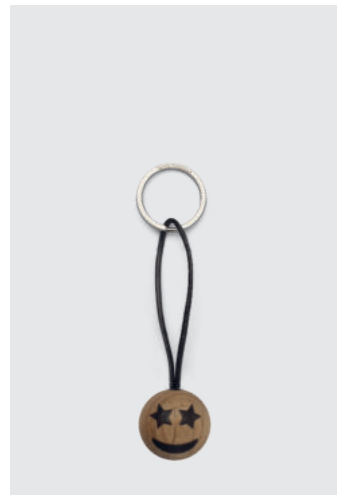

**Care, keychain**

Spring Emotions®, 10  
8210-FSC

MATERIALS: FSC oak, stainless steel, leather  
DIMENSIONS: H: 12.7, W: 3, L: 3 (cm)  
PACKSIZE: 12  
DESIGN: mencke&vagnby

EAN: 5 713487 061567

RRP: DKK 129.00  
EUR 19.00  
NOK 199.00  
SEK 199.00