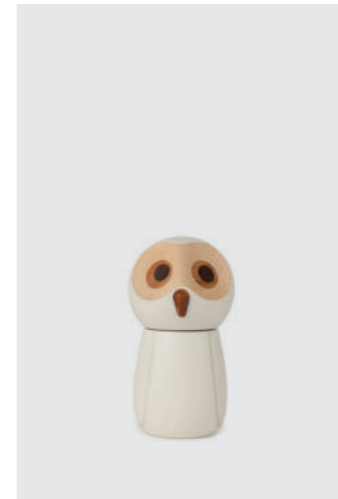

Mrs. Salt

Salt grinder
2001-FSC

MATERIALS: FSC oak, ceramic grinder from Crushgrind®

DIMENSIONS: Ø: 7.7, H: 23.3 (cm)
PACKSIZE: 6
DESIGN: mencke&vagnby

EAN: 5 713487 062960

RRP: DKK 499.00
EUR 69.00
NOK 699.00
SEK 749.00

Mr. Pepper

Pepper grinder
2000-FSC

MATERIALS: FSC stained oak, ceramic grinder from Crushgrind®

DIMENSIONS: Ø: 5.5, H: 24 (cm)
PACKSIZE: 6
DESIGN: mencke&vagnby

EAN: 5 713487 062946

RRP: DKK 499.00
EUR 69.00
NOK 699.00
SEK 749.00

Mini Mrs. Salt

Salt grinder
2070-FSC

MATERIALS: FSC oak, ceramic grinder from Crushgrind®

DIMENSIONS: Ø: 7, H: 16 (cm)
PACKSIZE: 6
DESIGN: mencke&vagnby

EAN: 5 713487 061963

RRP: DKK 349.00
EUR 50.00
NOK 499.00
SEK 549.00

Mini Mr. Pepper

Pepper grinder
2069-FSC

MATERIALS: FSC stained oak, ceramic grinder from Crushgrind®

DIMENSIONS: Ø: 5.5, H: 17.5 (cm)
PACKSIZE: 6
DESIGN: mencke&vagnby

EAN: 5 713487 061949

RRP: DKK 349.00
EUR 50.00
NOK 499.00
SEK 549.00

The Pepper Bird

Pepper grinder
1001

MATERIALS: Mahogany, ash, maple, walnut, ceramic grinder from Crushgrind®

DIMENSIONS: H: 15, W: 8, L: 20 (cm)
PACKSIZE: 6
DESIGN: Sven Erik Tonn-Petersen (1925-2004) Tonn-P

EAN: 5 713487 000108

RRP: DKK 699.00
EUR 99.00
NOK 999.00
SEK 999.00

The Salt Penguin

Salt grinder
1002

MATERIALS: Walnut, maple, silicone, ceramic grinder from Crushgrind®

DIMENSIONS: H: 17, W: 8, L: 8 (cm)
PACKSIZE: 6
DESIGN: J.I. Christoffersen (1928-2013)

EAN: 5 713487 000115

RRP: DKK 699.00
EUR 99.00
NOK 999.00
SEK 999.00

The Snowy Owl

Salt grinder
1026-FSC

MATERIALS: FSC maple, FSC stained oak, ceramic grinder from Crushgrind®

DIMENSIONS: H: 13, W: 7, L: 7 (cm)
PACKSIZE: 6
DESIGN: Jesper Wolff

EAN: 5 713487 063745

RRP: DKK 499.00
EUR 69.00
NOK 699.00
SEK 749.00

The Pepper Owl

Pepper grinder
1025-FSC

MATERIALS: FSC maple, FSC stained oak, ceramic grinder from Crushgrind®

DIMENSIONS: H: 13, W: 7, L: 7 (cm)
PACKSIZE: 6
DESIGN: Jesper Wolff

EAN: 5 713487 063769

RRP: DKK 499.00
EUR 69.00
NOK 699.00
SEK 749.00