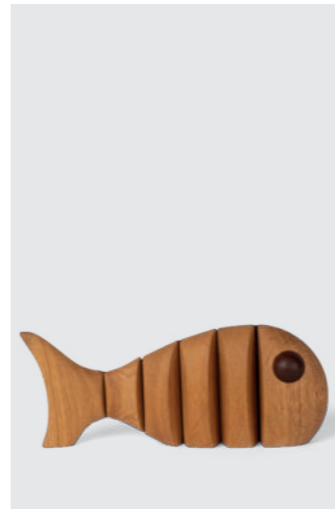

EAN: 5 713487 064728

RRP:	DKK	699.00
	EUR	99.00
	NOK	999.00
	SEK	999.00

**Jumper**  
Hare  
2028-FSC

MATERIALS: FSC oak, smoked oak, plastic, silicone  
DIMENSIONS: H: 16.6, W: 7.9, L: 7.3 (cm)  
PACKSIZE: 6  
DESIGN: mencke&vagnby