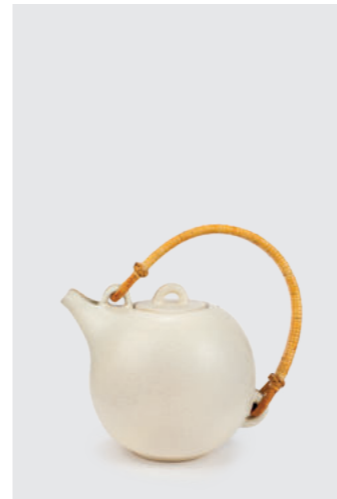

Spaltekanden, original edition

Big jug & vase, 1.6L
1074

MATERIALS: Ceramics, glaze

DIMENSIONS: Ø: 15, H: 24 (cm)
PACKSIZE: 6
DESIGN: Eva Stæhr-Nielsen (1911-1976)

EAN: 5 713487 002911

RRP: DKK 449.00
EUR 65.00
NOK 649.00
SEK 649.00

Spaltekanden, medium edition

Medium jug & vase, 0.6L
1075

MATERIALS: Ceramics, glaze

DIMENSIONS: Ø: 14, H: 18 (cm)
PACKSIZE: 6
DESIGN: Eva Stæhr-Nielsen (1911-1976)

EAN: 5 713487 003406

RRP: DKK 299.00
EUR 44.00
NOK 449.00
SEK 449.00

Vase, sweeping top

Vase
1076

MATERIALS: Ceramics, glaze

DIMENSIONS: Ø: 15, H: 20 (cm)
PACKSIZE: 3
DESIGN: Eva Stæhr-Nielsen (1911-1976)

EAN: 5 713487 02959

RRP: DKK 349.00
EUR 50.00
NOK 499.00
SEK 549.00

Vase, Sweeping top, small, white

Vase
1060

MATERIALS: Ceramics, glaze

DIMENSIONS: Ø: 10.5, H: 14 (cm)
PACKSIZE: 4
DESIGN: Eva Stæhr-Nielsen (1911-1976)

EAN: 5 713487 065060

RRP: DKK 249.00
EUR 39.00
NOK 399.00
SEK 399.00

The Teapot

Teapot with handle, 1.4L
1081

MATERIALS: Ceramics, glaze, bamboo webbing

DIMENSIONS: H: 15.4 W: 15.5 L: 15.5 (cm)
PACKSIZE: 6
DESIGN: Eva Stæhr-Nielsen (1911-1976)

EAN: 5 713487 050653

RRP: DKK 749.00
EUR 109.00
NOK 1,099.00
SEK 1,099.00

Cup

Cup, 0.2L
1069

MATERIALS: Ceramics, glaze

DIMENSIONS: Ø: 8.5, H: 7.5 (cm)
PACKSIZE: 6
DESIGN: Eva Stæhr-Nielsen (1911-1976)

EAN: 5 713487 050578

RRP: DKK 129.00
EUR 19.00
NOK 199.00
SEK 199.00

The Food Bowl

Deep plate & bowl, 0.4L
1072

MATERIALS: Ceramics, glaze

DIMENSIONS: Ø: 13, H: 7.5 (cm)
PACKSIZE: 6
DESIGN: Eva Stæhr-Nielsen (1911-1976)

EAN: 5 713487 054453

RRP: DKK 149.00
EUR 25.00
NOK 229.00
SEK 229.00