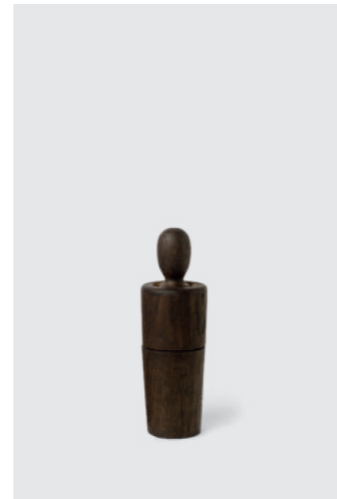

Mrs. Salt

Salt grinder
2001-FSC

MATERIALS: FSC oak, ceramic grinder from Crushgrind®

DIMENSIONS: Ø: 7.7, H: 23.3 (cm)
PACKSIZE: 6
DESIGN: mencke&vagnby

EAN: 5 713487 062960

RRP: DKK 499.00
EUR 69.00
NOK 699.00
SEK 749.00

Mr. Pepper

Pepper grinder
2000-FSC

MATERIALS: FSC stained oak, ceramic grinder from Crushgrind®

DIMENSIONS: Ø: 5.5, H: 24 (cm)
PACKSIZE: 6
DESIGN: mencke&vagnby

EAN: 5 713487 062946

RRP: DKK 499.00
EUR 69.00
NOK 699.00
SEK 749.00

Mini Mrs. Salt

Salt grinder
2070-FSC

MATERIALS: FSC oak, ceramic grinder from Crushgrind®

DIMENSIONS: Ø: 7, H: 16 (cm)
PACKSIZE: 6
DESIGN: mencke&vagnby

EAN: 5 713487 061963

RRP: DKK 349.00
EUR 50.00
NOK 499.00
SEK 549.00

Mini Mr. Pepper

Pepper grinder
2069-FSC

MATERIALS: FSC stained oak, ceramic grinder from Crushgrind®

DIMENSIONS: Ø: 5.5, H: 17.5 (cm)
PACKSIZE: 6
DESIGN: mencke&vagnby

EAN: 5 713487 061949

RRP: DKK 349.00
EUR 50.00
NOK 499.00
SEK 549.00

The Pepper Bird

Pepper grinder
1001

MATERIALS: Mahogany, ash, maple, walnut, ceramic grinder from Crushgrind®

DIMENSIONS: H: 15, W: 8, L: 20 (cm)
PACKSIZE: 6
DESIGN: Sven Erik Tonn-Petersen (1925-2004) Tonn-P

EAN: 5 713487 000108

RRP: DKK 699.00
EUR 99.00
NOK 999.00
SEK 999.00

The Salt Penguin

Salt grinder
1002

MATERIALS: Walnut, maple, silicone, ceramic grinder from Crushgrind®

DIMENSIONS: H: 17, W: 8, L: 8 (cm)
PACKSIZE: 6
DESIGN: J.I. Christoffersen (1928-2013)

EAN: 5 713487 000115

RRP: DKK 699.00
EUR 99.00
NOK 999.00
SEK 999.00

The Snowy Owl

Salt grinder
1026-FSC

MATERIALS: FSC maple, FSC stained oak, ceramic grinder from Crushgrind®

DIMENSIONS: H: 13, W: 7, L: 7 (cm)
PACKSIZE: 6
DESIGN: Jesper Wolff

EAN: 5 713487 063745

RRP: DKK 499.00
EUR 69.00
NOK 699.00
SEK 749.00

The Pepper Owl

Pepper grinder
1025-FSC

MATERIALS: FSC maple, FSC stained oak, ceramic grinder from Crushgrind®

DIMENSIONS: H: 13, W: 7, L: 7 (cm)
PACKSIZE: 6
DESIGN: Jesper Wolff

EAN: 5 713487 063769

RRP: DKK 499.00
EUR 69.00
NOK 699.00
SEK 749.00