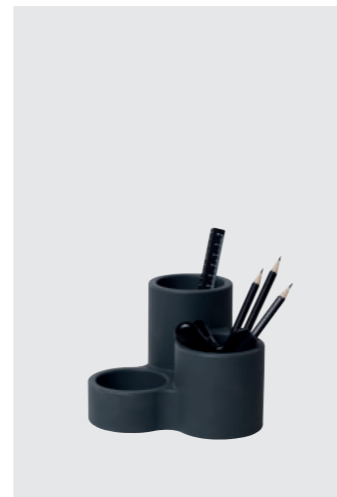

Circles, ruby red

Organizer
7033
MATERIALS: Silicone
DIMENSIONS: H: 11.5, W: 16, L: 16 (cm)
PACKSIZE: 4
DESIGN: Thor Høy
EAN: 5 713487 064001

RRP: DKK 299.00
EUR 44.00
NOK 449.00
SEK 449.00

Circles, sand

Organizer
7024
MATERIALS: Silicone
DIMENSIONS: H: 11.5, W: 16, L: 16 (cm)
PACKSIZE: 4
DESIGN: Thor Høy
EAN: 5 713487 063684

RRP: DKK 299.00
EUR 44.00
NOK 449.00
SEK 449.00

Circles, pale yellow

Organizer
7034
MATERIALS: Silicone
DIMENSIONS: H: 11.5, W: 16, L: 16 (cm)
PACKSIZE: 4
DESIGN: Thor Høy
EAN: 5 713487 064025

RRP: DKK 299.00
EUR 44.00
NOK 449.00
SEK 449.00

Circles, iron grey

Organizer
7025
MATERIALS: Silicone
DIMENSIONS: H: 11.5, W: 16, L: 16 (cm)
PACKSIZE: 4
DESIGN: Thor Høy
EAN: 5 713487 063707

RRP: DKK 299.00
EUR 44.00
NOK 449.00
SEK 449.00

Circles, sky blue

Organizer
7026
MATERIALS: Silicone
DIMENSIONS: H: 11.5, W: 16, L: 16 (cm)
PACKSIZE: 4
DESIGN: Thor Høy
EAN: 5 713487 063721

RRP: DKK 299.00
EUR 44.00
NOK 449.00
SEK 449.00

Colonna, sand

Bookends
7040
MATERIALS: Travertine, cork
DIMENSIONS: Small: Ø: 7, H: 16 (cm)
Large: Ø: 7, H: 19 (cm)
PACKSIZE: 4
DESIGN: Omayra Maymó
EAN: 5 713487 064520

RRP: DKK 899.00
EUR 129.00
NOK 1,299.00
SEK 1,299.00