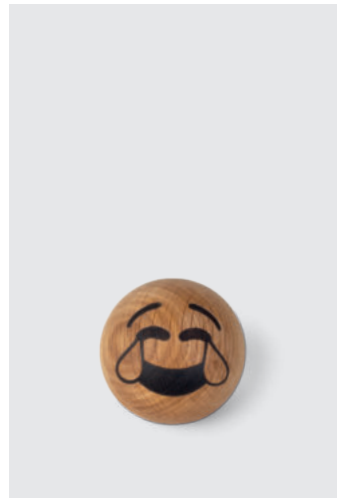

MATERIALS: Polypropylene, oak, metal,  
acrylic, textile, silicone  
DIMENSIONS: Ø: 30, H: 47, (shade H: 28) (cm)  
PACKSIZE: 2  
DESIGN: Poul Christiansen

EAN: 5 713487 055771

RRP: DKK 1,999.00  
EUR 279.00  
NOK 2,799.00  
SEK 2,899.00