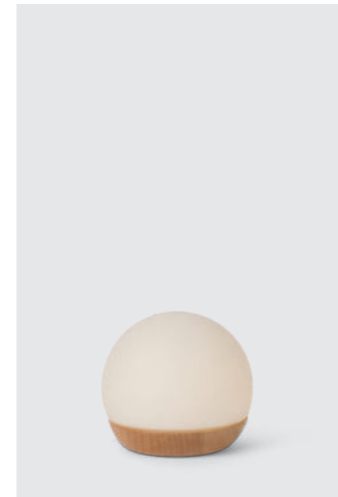

New

Ember, charcoal

Portable table lamp
5025

LED, 2700K Constant light, 1W, Micro USB. CE approved. IP20. 8-9 hours charging time. At least 12-15 hours working time. Dimmable.

MATERIALS: Opal glass, powder-coated aluminum & 150cm magnetic chargin black textile cord
DIMENSIONS: Ø: 15.5, H: 23 (cm)
PACKSIZE: 4
DESIGN: mencke&vagnby

EAN: 5 713487 060621

RRP: DKK 999.00
EUR 149.00
NOK 1,499.00
SEK 1,499.00

Ember, sand

Portable table lamp
5027

LED, 2700K Constant light, 1W, Micro USB. CE approved. IP20. 8-9 hours charging time. At least 12-15 hours working time. Dimmable.

MATERIALS: Opal glass, powder-coated aluminum & 150cm magnetic chargin black textile cord
DIMENSIONS: Ø: 15.5, H: 23 (cm)
PACKSIZE: 4
DESIGN: mencke&vagnby

EAN: 5 713487 060898

RRP: DKK 999.00
EUR 149.00
NOK 1,499.00
SEK 1,499.00

Ember, sky blue

Portable table lamp
5028

LED, 2700K Constant light, 1W, Micro USB. CE approved. IP20. 8-9 hours charging time. At least 12-15 hours working time. Dimmable.

MATERIALS: Opal glass, powder-coated aluminum & 150cm magnetic chargin black textile cord
DIMENSIONS: Ø: 15.5, H: 23 (cm)
PACKSIZE: 4
DESIGN: mencke&vagnby

EAN: 5 713487 060911

RRP: DKK 999.00
EUR 149.00
NOK 1,499.00
SEK 1,499.00

Ember, pale yellow

Portable table lamp
5029

LED, 2700K Constant light, 1W, Micro USB. CE approved. IP20. 8-9 hours charging time. At least 12-15 hours working time. Dimmable.

MATERIALS: Opal glass, powder-coated aluminum & 150cm magnetic chargin black textile cord
DIMENSIONS: Ø: 15.5, H: 23 (cm)
PACKSIZE: 4
DESIGN: mencke&vagnby

EAN: 5 713487 060935

RRP: DKK 999.00
EUR 149.00
NOK 1,499.00
SEK 1,499.00

Spring Snowball, Ø11

Portable table lamp
5005

LED, 2700K Constant light, 1W, USB. CE approved 3 hours charging time. At least 10 hours working time. Dimmable.

MATERIALS: Beech, frosted glass
DIMENSIONS: Ø: 11, H: 11 (cm)
PACKSIZE: 4
DESIGN: mencke&vagnby

EAN: 5 713487 053166

RRP: DKK 499.00
EUR 69.00
NOK 699.00
SEK 749.00

Spring Snowball, Ø15

Portable table lamp
5016

LED, 2700K Constant light, 1W, USB. CE approved. 3 hours charging time. At least 10 hours working time. Dimmable.

MATERIALS: Beech, frosted glass
DIMENSIONS: Ø: 15, H: 13 (cm)
PACKSIZE: 4
DESIGN: mencke&vagnby

EAN: 5 713487 055818

RRP: DKK 899.00
EUR 129.00
NOK 1,299.00
SEK 1,349.00

The Thinker

Portable table lamp
5046-FSC

LED, 2700K Constant light, 1W, USB. CE approved. 3 hours charging time. At least 10 hours working time. Dimmable.

MATERIALS: FSC oak, stainless steel, glass
DIMENSIONS: H: 44.5 W: 17, L: 7.5 (cm)
PACKSIZE: 6
DESIGN: Thor Høy

EAN: 5 713487 061864

RRP: DKK 999.00
EUR 149.00
NOK 1,499.00
SEK 1,499.00