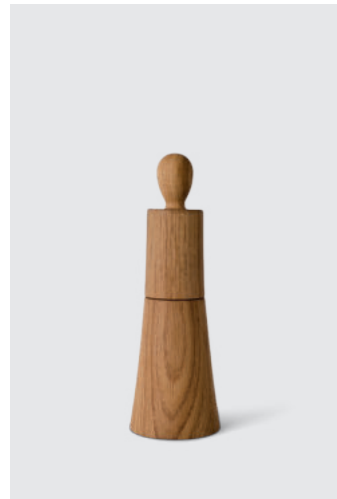

Mrs. Salt

Salt grinder
2001-FSC

MATERIALS: FSC oak, ceramic grinder from Crushgrind®

DIMENSIONS: Ø: 7.7, H: 23.3 (cm)
PACKSIZE: 6
DESIGN: mencke&vagnby

EAN: 5 713487 062960

RRP: DKK 499.00
EUR 69.00
NOK 699.00
SEK 749.00

Mr. Pepper

Pepper grinder
2000-FSC

MATERIALS: FSC stained oak, ceramic grinder from Crushgrind®

DIMENSIONS: Ø: 5.5, H: 24 (cm)
PACKSIZE: 6
DESIGN: mencke&vagnby

EAN: 5 713487 062946

RRP: DKK 499.00
EUR 69.00
NOK 699.00
SEK 749.00

Mini Mrs. Salt

Salt grinder
2070-FSC

MATERIALS: FSC oak, ceramic grinder from Crushgrind®

DIMENSIONS: Ø: 7, H: 16 (cm)
PACKSIZE: 6
DESIGN: mencke&vagnby

EAN: 5 713487 061963

RRP: DKK 349.00
EUR 50.00
NOK 499.00
SEK 549.00

Mini Mr. Pepper

Pepper grinder
2069-FSC

MATERIALS: FSC stained oak, ceramic grinder from Crushgrind®

DIMENSIONS: Ø: 5.5, H: 17.5 (cm)
PACKSIZE: 6
DESIGN: mencke&vagnby

EAN: 5 713487 061949

RRP: DKK 349.00
EUR 50.00
NOK 499.00
SEK 549.00

The Pepper Bird

Pepper grinder
1001

MATERIALS: Mahogany, ash, maple, walnut, ceramic grinder from Crushgrind®

DIMENSIONS: H: 15, W: 8, L: 20 (cm)
PACKSIZE: 6
DESIGN: Sven Erik Tonn-Petersen (1925-2004) Tonn-P

EAN: 5 713487 000108

RRP: DKK 699.00
EUR 99.00
NOK 999.00
SEK 999.00

The Salt Penguin

Salt grinder
1002

MATERIALS: Walnut, maple, silicone, ceramic grinder from Crushgrind®

DIMENSIONS: H: 17, W: 8, L: 8 (cm)
PACKSIZE: 6
DESIGN: J.I. Christoffersen (1928-2013)

EAN: 5 713487 000115

RRP: DKK 699.00
EUR 99.00
NOK 999.00
SEK 999.00

The Snowy Owl

Salt grinder
1026-FSC

MATERIALS: FSC maple, FSC stained oak, ceramic grinder from Crushgrind®

DIMENSIONS: H: 13, W: 7, L: 7 (cm)
PACKSIZE: 6
DESIGN: Jesper Wolff

EAN: 5 713487 063745

RRP: DKK 499.00
EUR 69.00
NOK 699.00
SEK 749.00

The Pepper Owl

Pepper grinder
1025-FSC

MATERIALS: FSC maple, FSC stained oak, ceramic grinder from Crushgrind®

DIMENSIONS: H: 13, W: 7, L: 7 (cm)
PACKSIZE: 6
DESIGN: Jesper Wolff

EAN: 5 713487 063769

RRP: DKK 499.00
EUR 69.00
NOK 699.00
SEK 749.00