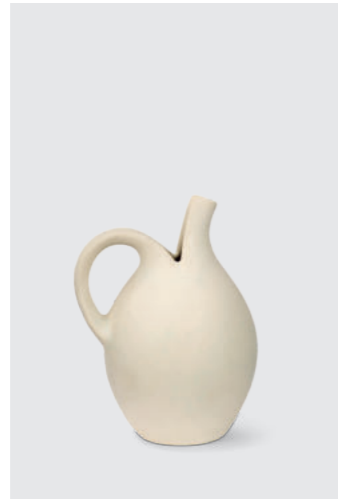

Spaltekanden, original edition

Big jug & vase, 1.6L
1074

MATERIALS: Ceramics, glaze

DIMENSIONS: Ø: 15, H: 24 (cm)
PACKSIZE: 6
DESIGN: Eva Stæhr-Nielsen (1911-1976)

EAN: 5 713487 002911

RRP: DKK 449.00
EUR 65.00
NOK 649.00
SEK 649.00

Spaltekanden, medium edition

Medium jug & vase, 0.6L
1075

MATERIALS: Ceramics, glaze

DIMENSIONS: Ø: 14, H: 18 (cm)
PACKSIZE: 6
DESIGN: Eva Stæhr-Nielsen (1911-1976)

EAN: 5 713487 003406

RRP: DKK 299.00
EUR 44.00
NOK 449.00
SEK 449.00

Vase, sweeping top

Vase
1076

MATERIALS: Ceramics, glaze

DIMENSIONS: Ø: 15, H: 20 (cm)
PACKSIZE: 3
DESIGN: Eva Stæhr-Nielsen (1911-1976)

EAN: 5 713487 02959

RRP: DKK 349.00
EUR 50.00
NOK 499.00
SEK 549.00

Vase, Sweeping top, small, white

Vase
1060

MATERIALS: Ceramics, glaze

DIMENSIONS: Ø: 10.5, H: 14 (cm)
PACKSIZE: 4
DESIGN: Eva Stæhr-Nielsen (1911-1976)

EAN: 5 713487 065060

RRP: DKK 249.00
EUR 39.00
NOK 399.00
SEK 399.00

The Teapot

Teapot with handle, 1.4L
1081

MATERIALS: Ceramics, glaze, bamboo webbing

DIMENSIONS: H: 15.4 W: 15.5 L: 15.5 (cm)
PACKSIZE: 6
DESIGN: Eva Stæhr-Nielsen (1911-1976)

EAN: 5 713487 050653

RRP: DKK 749.00
EUR 109.00
NOK 1,099.00
SEK 1,099.00

Cup

Cup, 0.2L
1069

MATERIALS: Ceramics, glaze

DIMENSIONS: Ø: 8.5, H: 7.5 (cm)
PACKSIZE: 6
DESIGN: Eva Stæhr-Nielsen (1911-1976)

EAN: 5 713487 050578

RRP: DKK 129.00
EUR 19.00
NOK 199.00
SEK 199.00

The Food Bowl

Deep plate & bowl, 0.4L
1072

MATERIALS: Ceramics, glaze

DIMENSIONS: Ø: 13, H: 7.5 (cm)
PACKSIZE: 6
DESIGN: Eva Stæhr-Nielsen (1911-1976)

EAN: 5 713487 054453

RRP: DKK 149.00
EUR 25.00
NOK 229.00
SEK 229.00