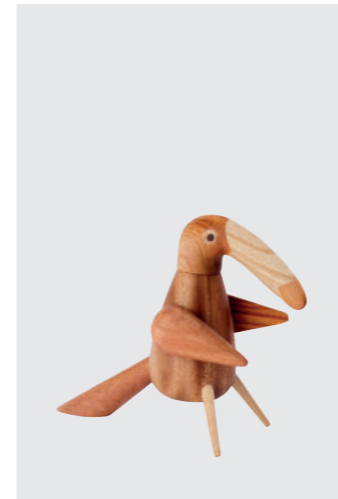

Mrs. Salt

Salt grinder
2001-FSC

MATERIALS: FSC oak, ceramic grinder from Crushgrind®

DIMENSIONS: Ø: 7.7, H: 23.3 (cm)
PACKSIZE: 6
DESIGN: mencke&vagnby

EAN: 5 713487 062960

RRP: DKK 499.00
EUR 69.00
NOK 699.00
SEK 749.00

Mr. Pepper

Pepper grinder
2000-FSC

MATERIALS: FSC stained oak, ceramic grinder from Crushgrind®

DIMENSIONS: Ø: 5.5, H: 24 (cm)
PACKSIZE: 6
DESIGN: mencke&vagnby

EAN: 5 713487 062946

RRP: DKK 499.00
EUR 69.00
NOK 699.00
SEK 749.00

Mini Mrs. Salt

Salt grinder
2070-FSC

MATERIALS: FSC oak, ceramic grinder from Crushgrind®

DIMENSIONS: Ø: 7, H: 16 (cm)
PACKSIZE: 6
DESIGN: mencke&vagnby

EAN: 5 713487 061963

RRP: DKK 349.00
EUR 50.00
NOK 499.00
SEK 549.00

Mini Mr. Pepper

Pepper grinder
2069-FSC

MATERIALS: FSC stained oak, ceramic grinder from Crushgrind®

DIMENSIONS: Ø: 5.5, H: 17.5 (cm)
PACKSIZE: 6
DESIGN: mencke&vagnby

EAN: 5 713487 061949

RRP: DKK 349.00
EUR 50.00
NOK 499.00
SEK 549.00

The Pepper Bird

Pepper grinder
1001

MATERIALS: Mahogany, ash, maple, walnut, ceramic grinder from Crushgrind®

DIMENSIONS: H: 15, W: 8, L: 20 (cm)
PACKSIZE: 6
DESIGN: Sven Erik Tonn-Petersen (1925-2004) Tonn-P

EAN: 5 713487 000108

RRP: DKK 699.00
EUR 99.00
NOK 999.00
SEK 999.00

The Salt Penguin

Salt grinder
1002

MATERIALS: Walnut, maple, silicone, ceramic grinder from Crushgrind®

DIMENSIONS: H: 17, W: 8, L: 8 (cm)
PACKSIZE: 6
DESIGN: J.I. Christoffersen (1928-2013)

EAN: 5 713487 000115

RRP: DKK 699.00
EUR 99.00
NOK 999.00
SEK 999.00

The Snowy Owl

Salt grinder
1026-FSC

MATERIALS: FSC maple, FSC stained oak, ceramic grinder from Crushgrind®

DIMENSIONS: H: 13, W: 7, L: 7 (cm)
PACKSIZE: 6
DESIGN: Jesper Wolff

EAN: 5 713487 063745

RRP: DKK 499.00
EUR 69.00
NOK 699.00
SEK 749.00

The Pepper Owl

Pepper grinder
1025-FSC

MATERIALS: FSC maple, FSC stained oak, ceramic grinder from Crushgrind®

DIMENSIONS: H: 13, W: 7, L: 7 (cm)
PACKSIZE: 6
DESIGN: Jesper Wolff

EAN: 5 713487 063769

RRP: DKK 499.00
EUR 69.00
NOK 699.00
SEK 749.00