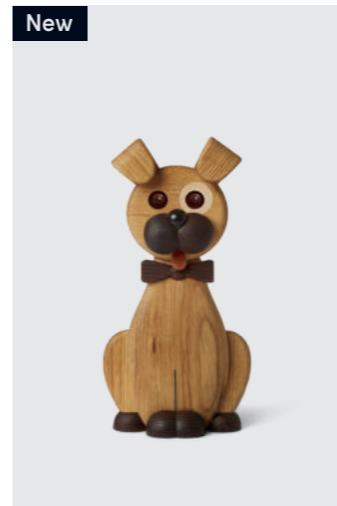

Magnetic Happy

Magnet
2081-FSC

MATERIALS: FSC oak, FSC maple, FSC carbonized ash, leather, magnet, plastic
DIMENSIONS: H: 5, W: 7, L: 4.2 (cm)
PACKSIZE: 6
DESIGN: Chresten Sommer

EAN: 5 713487 064742

RRP:	DKK	149.00
	EUR	25.00
	NOK	229.00
	SEK	229.00

Magnetic Lucky

Magnet
2082-FSC

MATERIALS: FSC oak, FSC maple, magnet, plastic, silicone
DIMENSIONS: H: 6.2, W: 5.8, L: 4.1 (cm)
PACKSIZE: 6
DESIGN: Chresten Sommer

EAN: 5 713487 064766

RRP:	DKK	149.00
	EUR	25.00
	NOK	229.00
	SEK	229.00

Magnetic Matilda

Magnet
2083-FSC

MATERIALS: FSC oak, FSC maple, plastic, magnet
DIMENSIONS: H: 5.6, W: 8.8, L: 3.7 (cm)
PACKSIZE: 6
DESIGN: Chresten Sommer

EAN: 5 713487 064780

RRP:	DKK	149.00
	EUR	25.00
	NOK	229.00
	SEK	229.00

Magnetic Spirit

Magnet
2084-FSC

MATERIALS: FSC oak, FSC maple, plastic, magnet
DIMENSIONS: H: 8.2, W: 8, L: 4.3 (cm)
PACKSIZE: 6
DESIGN: Chresten Sommer

EAN: 5 713487 064803

RRP:	DKK	149.00
	EUR	25.00
	NOK	229.00
	SEK	229.00

Hanging Happy

Wall decoration
2079-FSC

MATERIALS: FSC oak, FSC maple, FSC carbonized ash, leather, plastic
DIMENSIONS: H: 22.2, W: 11.3, L: 3.6 (cm)
PACKSIZE: 4
DESIGN: Chresten Sommer

EAN: 5 713487 064704

RRP:	DKK	699.00
	EUR	99.00
	NOK	999.00
	SEK	999.00

Hanging Lucky

Wall decoration
2080-FSC

MATERIALS: FSC oak, FSC maple, plastic, silicone
DIMENSIONS: H: 23.5, W: 12.7, L: 3 (cm)
PACKSIZE: 4
DESIGN: Chresten Sommer

EAN: 5 713487 064728

RRP:	DKK	699.00
	EUR	99.00
	NOK	999.00
	SEK	999.00