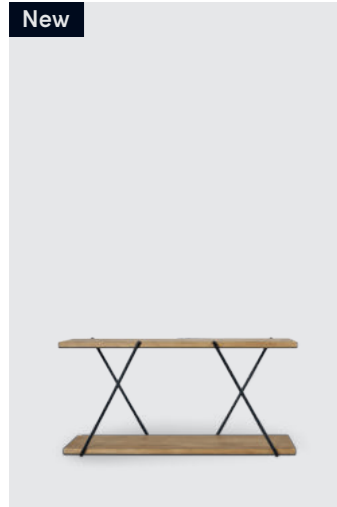

New

XO2
XO, shelving unit, 2 shelves
7012-FSC

MATERIALS: FSC oak, steel
DIMENSIONS: H: 39, W: 80, L: 22 (cm)
PACKSIZE: 1
DESIGN: Morten Gøttler
EAN: 5 713487 065329
RRP: DKK 2,499.00
EUR 349.00
NOK 3,499.00
SEK 3,499.00

New

XO1
XO, additional shelf for the XO system, 1 shelf
7013-FSC

MATERIALS: FSC oak, steel
DIMENSIONS: H: 2, W: 80, L: 22 (cm)
PACKSIZE: 1
DESIGN: Morten Gøttler
EAN: 5 713487 065343
RRP: DKK 1,499.00
EUR 209.00
NOK 2,099.00
SEK 2,099.00

New

Uno Ora, type case
7014-FSC

MATERIALS: FSC Oak
DIMENSIONS: H: 60, W: 60, L: 13.5 (cm)
PACKSIZE: 1
DESIGN: fabrikata
EAN: 5 713487 065237
RRP: DKK 2,499.00
EUR 349.00
NOK 3,499.00
SEK 3,499.00

New

Uno Ora, bench
7007

MATERIALS: Teak (SVLK/V-Legal certified)
DIMENSIONS: H: 42, W: 35, L: 102 (cm)
PACKSIZE: 1
DESIGN: fabrikata
EAN: 5 713487 060218
RRP: DKK 1,499.00
EUR 209.00
NOK 2,099.00
SEK 2,149.00

New

Uno Ora, stool
7015

MATERIALS: Teak (SVLK/V-Legal certified)
DIMENSIONS: H: 42, W: 35, L: 38 (cm)
PACKSIZE: 1
DESIGN: fabrikata
EAN: 5 713487 065633
RRP: DKK 999.00
EUR 149.00
NOK 1,499.00
SEK 1,499.00