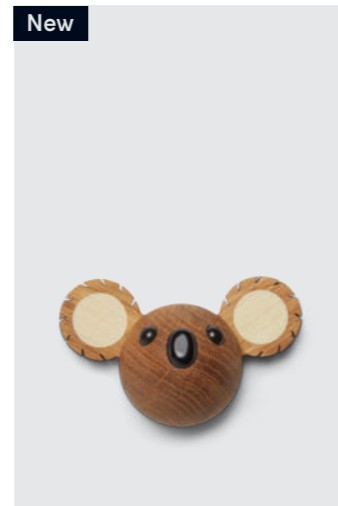

Magnetic Happy

Magnet
2081-FSC

MATERIALS: FSC oak, FSC maple, FSC carbonized ash, leather, magnet, plastic
DIMENSIONS: H: 5, W: 7, L: 4.2 (cm)
PACKSIZE: 6
DESIGN: Chresten Sommer

EAN: 5 713487 064742

RRP:	DKK	149.00
	EUR	25.00
	NOK	229.00
	SEK	229.00

Magnetic Lucky

Magnet
2082-FSC

MATERIALS: FSC oak, FSC maple, magnet, plastic, silicone
DIMENSIONS: H: 6.2, W: 5.8, L: 4.1 (cm)
PACKSIZE: 6
DESIGN: Chresten Sommer

EAN: 5 713487 064766

RRP:	DKK	149.00
	EUR	25.00
	NOK	229.00
	SEK	229.00

Magnetic Matilda

Magnet
2083-FSC

MATERIALS: FSC oak, FSC maple, plastic, magnet
DIMENSIONS: H: 5.6, W: 8.8, L: 3.7 (cm)
PACKSIZE: 6
DESIGN: Chresten Sommer

EAN: 5 713487 064780

RRP:	DKK	149.00
	EUR	25.00
	NOK	229.00
	SEK	229.00

Magnetic Spirit

Magnet
2084-FSC

MATERIALS: FSC oak, FSC maple, plastic, magnet
DIMENSIONS: H: 8.2, W: 8, L: 4.3 (cm)
PACKSIZE: 6
DESIGN: Chresten Sommer

EAN: 5 713487 064803

RRP:	DKK	149.00
	EUR	25.00
	NOK	229.00
	SEK	229.00

Hanging Happy

Wall decoration
2079-FSC

MATERIALS: FSC oak, FSC maple, FSC carbonized ash, leather, plastic
DIMENSIONS: H: 22.2, W: 11.3, L: 3.6 (cm)
PACKSIZE: 4
DESIGN: Chresten Sommer

EAN: 5 713487 064704

RRP:	DKK	699.00
	EUR	99.00
	NOK	999.00
	SEK	999.00

Hanging Lucky

Wall decoration
2080-FSC

MATERIALS: FSC oak, FSC maple, plastic, silicone
DIMENSIONS: H: 23.5, W: 12.7, L: 3 (cm)
PACKSIZE: 4
DESIGN: Chresten Sommer

EAN: 5 713487 064728

RRP:	DKK	699.00
	EUR	99.00
	NOK	999.00
	SEK	999.00