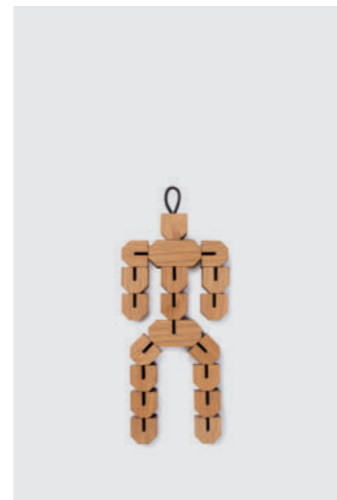

The Salt Egg

Salt cellar
1009

MATERIALS: Ash
DIMENSIONS: H: 6, W: 6, L: 10 (cm)
PACKSIZE: 6
DESIGN: Sven Erik Tonn-Petersen (1925-2004) / Tonn-P

EAN: 5 713487 000092

RRP: DKK 499.00
EUR 69.00
NOK 699.00
SEK 749.00

Tipsy, wine stopper

Wine stopper
1018-FSC

MATERIALS: FSC oak, natural rubber
DIMENSIONS: Ø: 5, H: 8 (cm)
PACKSIZE: 6
DESIGN: FaPrik

EAN: 5 713487 063080

RRP: DKK 199.00
EUR 30.00
NOK 299.00
SEK 299.00

Tipsy, corkscrew

Corkscrew
1033

MATERIALS: Oak, walnut, stainless steel
DIMENSIONS: Ø: 6.3, H: 11.2 (cm)
PACKSIZE: 6
DESIGN: FaPrik

EAN: 5 713487 050820

RRP: DKK 199.00
EUR 30.00
NOK 299.00
SEK 299.00

Clumsy Hans

Small trivet
1004

MATERIALS: Oak, black elastic textile cord
DIMENSIONS: H: 2, W: 9, L: 20 (cm)
PACKSIZE: 12
DESIGN: Nis Hauge

EAN: 5 713487 000122

RRP: DKK 249.00
EUR 39.00
NOK 399.00
SEK 399.00

Lucky Trivets

Trivets (2 pcs)
2065-FSC

MATERIALS: FSC oak
DIMENSIONS: Ø: 20, H: 0.9 (cm)
PACKSIZE: 6
DESIGN: mencke&vagnby

EAN: 5 713487 061826

RRP: DKK 249.00
EUR 39.00
NOK 399.00
SEK 399.00

STACK

Kitchen roll holder & trivets (2 pcs)
2038-FSC

MATERIALS: FSC oak
DIMENSIONS: Ø: 16, H: 35 (cm)
PACKSIZE: 6
DESIGN: Benjamin Hansen

EAN: 5 713487 060720

RRP: DKK 349.00
EUR 50.00
NOK 499.00
SEK 549.00

Double Up, carafe & vase

Carafe & vase, 1.0L
1082

MATERIALS: Mouth blown glass
DIMENSIONS: H: 26, Ø: 11 (cm)
PACKSIZE: 6
DESIGN: Troels Øder Hansen

EAN: 5 713487 002645

RRP: DKK 199.00
EUR 30.00
NOK 299.00
SEK 299.00

Double Up, glasses

Drinking glasses, 0.2L (2pcs)
1089

MATERIALS: Mouth blown glass
DIMENSIONS: Ø: 9.2, H: 6 (cm)
PACKSIZE: 6
DESIGN: Troels Øder Hansen

EAN: 5 713487 003031

RRP: DKK 129.00
EUR 19.00
NOK 199.00
SEK 199.00