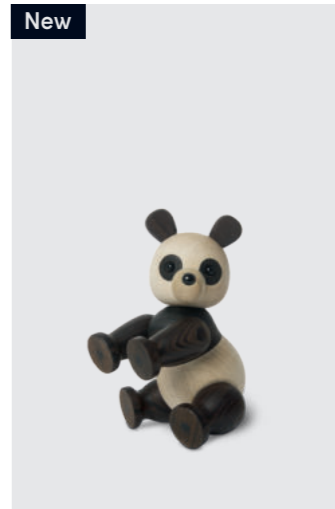

Spirit

Deer
2050-FSC

MATERIALS: FSC oak, FSC maple, FSC stained oak, plastic
DIMENSIONS: H: 19, W: 8.3, L: 13 (cm)
PACKSIZE: 6
DESIGN: Chresten Sommer

EAN: 5 713487 061253

RRP: DKK 499.00
EUR 69.00
NOK 699.00
SEK 699.00

Spot

Deer calf
2051-FSC

MATERIALS: FSC oak, FSC maple, FSC stained oak, plastic
DIMENSIONS: H: 12.7, W: 5, L: 8.2 (cm)
PACKSIZE: 6
DESIGN: Chresten Sommer

EAN: 5 713487 061277

RRP: DKK 369.00
EUR 55.00
NOK 549.00
SEK 549.00

The Country Mouse

Mouse
2052-FSC

MATERIALS: FSC oak, FSC stained oak, plastic, leather
DIMENSIONS: H: 4.5, W: 5.5, L: 5.8 (cm)
PACKSIZE: 6
DESIGN: Chresten Sommer

EAN: 5 713487 061291

RRP: DKK 199.00
EUR 30.00
NOK 299.00
SEK 299.00

The City Mouse

Mouse
2053-FSC

MATERIALS: FSC oak, FSC stained oak, plastic, leather
DIMENSIONS: H: 6.7, W: 5.3, L: 4.5 (cm)
PACKSIZE: 6
DESIGN: Chresten Sommer

EAN: 5 713487 061314

RRP: DKK 199.00
EUR 30.00
NOK 299.00
SEK 299.00

Ollie

Elephant
2048-FSC

MATERIALS: FSC oak, FSC maple, plastic
DIMENSIONS: H: 15, W: 13.8, L: 20 (cm)
PACKSIZE: 6
DESIGN: Chresten Sommer

EAN: 5 713487 061215

RRP: DKK 599.00
EUR 85.00
NOK 899.00
SEK 899.00

Ella

Elephant calf
2049-FSC

MATERIALS: FSC oak, FSC maple, plastic
DIMENSIONS: H: 8.5, W: 8.5, L: 11 (cm)
PACKSIZE: 6
DESIGN: Chresten Sommer

EAN: 5 713487 061239

RRP: DKK 369.00
EUR 55.00
NOK 549.00
SEK 549.00

Polly

Panda
2077-FSC

MATERIALS: FSC maple, FSC carbonised ash, plastic
DIMENSIONS: H: 14, W: 8, L: 10 (cm)
PACKSIZE: 6
DESIGN: Chresten Sommer

EAN: 5 713487 064889

RRP: DKK 499.00
EUR 69.00
NOK 699.00
SEK 749.00

Wilma

Hippopotamus calf
2074-FSC

MATERIALS: FSC oak, FSC maple, plastic
DIMENSIONS: H: 7.1, W: 4.2, L: 10 (cm)
PACKSIZE: 6
DESIGN: Chresten Sommer

EAN: 5 713487 062526

RRP: DKK 369.00
EUR 55.00
NOK 549.00
SEK 549.00