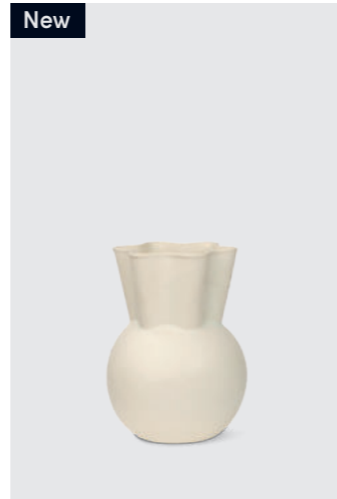

Spaltekanden, original edition

Big jug & vase, 1.6L
1074

MATERIALS: Ceramics, glaze

DIMENSIONS: Ø: 15, H: 24 (cm)
PACKSIZE: 6
DESIGN: Eva Stæhr-Nielsen (1911-1976)

EAN: 5 713487 002911

RRP: DKK 449.00
EUR 65.00
NOK 649.00
SEK 649.00

Spaltekanden, medium edition

Medium jug & vase, 0.6L
1075

MATERIALS: Ceramics, glaze

DIMENSIONS: Ø: 14, H: 18 (cm)
PACKSIZE: 6
DESIGN: Eva Stæhr-Nielsen (1911-1976)

EAN: 5 713487 003406

RRP: DKK 299.00
EUR 44.00
NOK 449.00
SEK 449.00

Vase, sweeping top

Vase
1076

MATERIALS: Ceramics, glaze

DIMENSIONS: Ø: 15, H: 20 (cm)
PACKSIZE: 3
DESIGN: Eva Stæhr-Nielsen (1911-1976)

EAN: 5 713487 02959

RRP: DKK 349.00
EUR 50.00
NOK 499.00
SEK 549.00

Vase, Sweeping top, small, white

Vase
1060

MATERIALS: Ceramics, glaze

DIMENSIONS: Ø: 10.5, H: 14 (cm)
PACKSIZE: 4
DESIGN: Eva Stæhr-Nielsen (1911-1976)

EAN: 5 713487 065060

RRP: DKK 249.00
EUR 39.00
NOK 399.00
SEK 399.00

The Teapot

Teapot with handle, 1.4L
1081

MATERIALS: Ceramics, glaze, bamboo webbing

DIMENSIONS: H: 15.4 W: 15.5 L: 15.5 (cm)
PACKSIZE: 6
DESIGN: Eva Stæhr-Nielsen (1911-1976)

EAN: 5 713487 050653

RRP: DKK 749.00
EUR 109.00
NOK 1,099.00
SEK 1,099.00

Cup

Cup, 0.2L
1069

MATERIALS: Ceramics, glaze

DIMENSIONS: Ø: 8.5, H: 7.5 (cm)
PACKSIZE: 6
DESIGN: Eva Stæhr-Nielsen (1911-1976)

EAN: 5 713487 050578

RRP: DKK 129.00
EUR 19.00
NOK 199.00
SEK 199.00

The Food Bowl

Deep plate & bowl, 0.4L
1072

MATERIALS: Ceramics, glaze

DIMENSIONS: Ø: 13, H: 7.5 (cm)
PACKSIZE: 6
DESIGN: Eva Stæhr-Nielsen (1911-1976)

EAN: 5 713487 054453

RRP: DKK 149.00
EUR 25.00
NOK 229.00
SEK 229.00