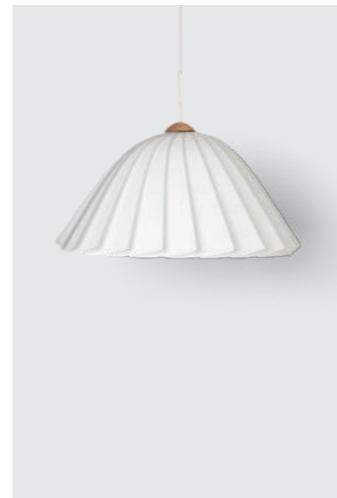

MATERIALS: Aluminium, powder-coated,  
textile  
DIMENSIONS: Ø: 50, H: 27 (cm)  
PACKSIZE: 1  
DESIGN: Hans Due

EAN: 5 713487 062229

RRP: DKK 1,999.00  
EUR 279.00  
NOK 2,799.00  
SEK 2,899.00

**Ballet, pendant lamp**