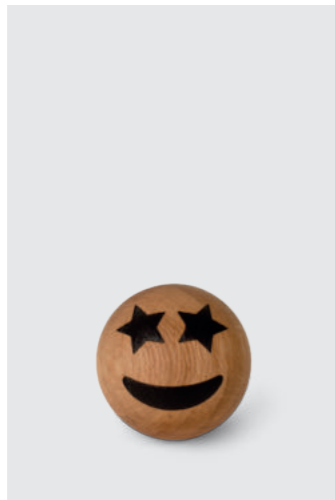

Care

Spring Emotions®, 10
8010-FSC

MATERIALS: FSC oak
DIMENSIONS: Ø: 7 (cm)
PACKSIZE: 6
DESIGN: mencke&vagnby

EAN: 5 713487 055719

RRP: DKK 99.00
EUR 15.00
NOK 149.00
SEK 149.00

Star Eyes

Spring Emotions®, 11
8011-FSC

MATERIALS: FSC oak
DIMENSIONS: Ø: 7 (cm)
PACKSIZE: 6
DESIGN: mencke&vagnby

EAN: 5 713487 060164

RRP: DKK 99.00
EUR 15.00
NOK 149.00
SEK 149.00

Cool

Spring Emotions®, 13
8013-FSC

MATERIALS: FSC oak
DIMENSIONS: Ø: 7 (cm)
PACKSIZE: 6
DESIGN: mencke&vagnby

EAN: 5 713487 060102

RRP: DKK 99.00
EUR 15.00
NOK 149.00
SEK 149.00

Squinting

Spring Emotions®, 14
8014-FSC

MATERIALS: FSC oak
DIMENSIONS: Ø: 7 (cm)
PACKSIZE: 6
DESIGN: mencke&vagnby

EAN: 5 713487 061628

RRP: DKK 99.00
EUR 15.00
NOK 149.00
SEK 149.00

Hug

Spring Emotions®, 15
8015-FSC

MATERIALS: FSC oak
DIMENSIONS: Ø: 7 (cm)
PACKSIZE: 6
DESIGN: mencke&vagnby

EAN: 5 713487 061642

RRP: DKK 99.00
EUR 15.00
NOK 149.00
SEK 149.00

Big Heart Eyes

Spring Emotions®, 5
8505-FSC

MATERIALS: FSC oak
DIMENSIONS: Ø: 12 (cm)
PACKSIZE: 6
DESIGN: mencke&vagnby

EAN: 5 713487 060188

RRP: DKK 499.00
EUR 69.00
NOK 699.00
SEK 749.00

Big Care

Spring Emotions®, 10
8510-FSC

MATERIALS: FSC oak
DIMENSIONS: Ø: 12 (cm)
PACKSIZE: 6
DESIGN: mencke&vagnby

EAN: 5 713487 061925

RRP: DKK 499.00
EUR 69.00
NOK 699.00
SEK 749.00