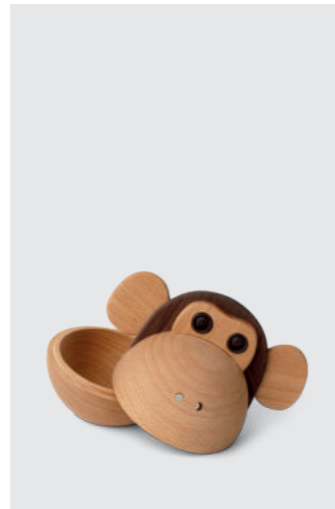

EAN: 5 713487 061185

RRP: DKK 499.00  
EUR 69.00  
NOK 699.00  
SEK 749.00

**The Frog Bowl**

Bowl with lid  
1016-FSC

MATERIALS: FSC beech, FSC carbonised ash  
DIMENSIONS: Ø: 14, H: 8 (cm)  
PACKSIZE: 6  
DESIGN: mencke&vagnby