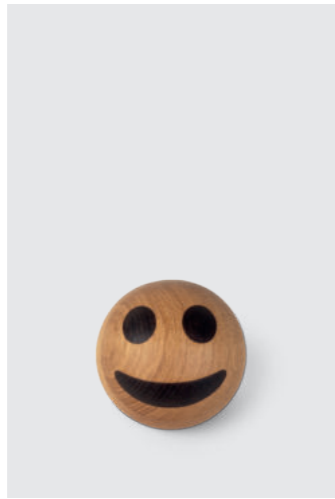

MATERIALS: Polypropylene, oak, metal,  
acrylic, textile, silicone  
DIMENSIONS: Ø: 30, H: 47, (shade H: 28) (cm)  
PACKSIZE: 2  
DESIGN: Poul Christiansen

EAN: 5 713487 055771

RRP: DKK 1,999.00  
EUR 279.00  
NOK 2,799.00  
SEK 2,899.00