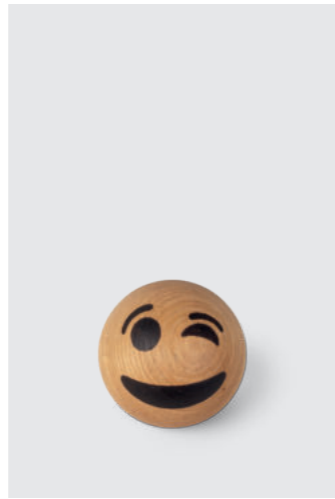

MATERIALS: Polypropylene, oak, metal,  
acrylic, textile, silicone  
DIMENSIONS: Ø: 30, H: 47, (shade H: 28) (cm)  
PACKSIZE: 2  
DESIGN: Poul Christiansen

EAN: 5 713487 055771

RRP: DKK 1,999.00  
EUR 279.00  
NOK 2,799.00  
SEK 2,899.00