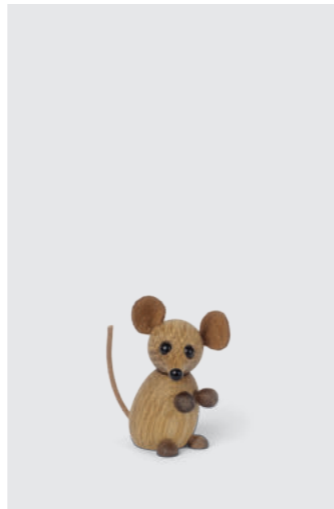

Spirit

Deer
2050-FSC

MATERIALS: FSC oak, FSC maple, FSC stained oak, plastic
DIMENSIONS: H: 19, W: 8.3, L: 13 (cm)
PACKSIZE: 6
DESIGN: Chresten Sommer

EAN: 5 713487 061253

RRP: DKK 499.00
EUR 69.00
NOK 699.00
SEK 699.00

Spot

Deer calf
2051-FSC

MATERIALS: FSC oak, FSC maple, FSC stained oak, plastic
DIMENSIONS: H: 12.7, W: 5, L: 8.2 (cm)
PACKSIZE: 6
DESIGN: Chresten Sommer

EAN: 5 713487 061277

RRP: DKK 369.00
EUR 55.00
NOK 549.00
SEK 549.00

The Country Mouse

Mouse
2052-FSC

MATERIALS: FSC oak, FSC stained oak, plastic, leather
DIMENSIONS: H: 4.5, W: 5.5, L: 5.8 (cm)
PACKSIZE: 6
DESIGN: Chresten Sommer

EAN: 5 713487 061291

RRP: DKK 199.00
EUR 30.00
NOK 299.00
SEK 299.00

The City Mouse

Mouse
2053-FSC

MATERIALS: FSC oak, FSC stained oak, plastic, leather
DIMENSIONS: H: 6.7, W: 5.3, L: 4.5 (cm)
PACKSIZE: 6
DESIGN: Chresten Sommer

EAN: 5 713487 061314

RRP: DKK 199.00
EUR 30.00
NOK 299.00
SEK 299.00

Ollie

Elephant
2048-FSC

MATERIALS: FSC oak, FSC maple, plastic
DIMENSIONS: H: 15, W: 13.8, L: 20 (cm)
PACKSIZE: 6
DESIGN: Chresten Sommer

EAN: 5 713487 061215

RRP: DKK 599.00
EUR 85.00
NOK 899.00
SEK 899.00

Ella

Elephant calf
2049-FSC

MATERIALS: FSC oak, FSC maple, plastic
DIMENSIONS: H: 8.5, W: 8.5, L: 11 (cm)
PACKSIZE: 6
DESIGN: Chresten Sommer

EAN: 5 713487 061239

RRP: DKK 369.00
EUR 55.00
NOK 549.00
SEK 549.00

Polly

Panda
2077-FSC

MATERIALS: FSC maple, FSC carbonised ash, plastic
DIMENSIONS: H: 14, W: 8, L: 10 (cm)
PACKSIZE: 6
DESIGN: Chresten Sommer

EAN: 5 713487 064889

RRP: DKK 499.00
EUR 69.00
NOK 699.00
SEK 749.00

Wilma

Hippopotamus calf
2074-FSC

MATERIALS: FSC oak, FSC maple, plastic
DIMENSIONS: H: 7.1, W: 4.2, L: 10 (cm)
PACKSIZE: 6
DESIGN: Chresten Sommer

EAN: 5 713487 062526

RRP: DKK 369.00
EUR 55.00
NOK 549.00
SEK 549.00