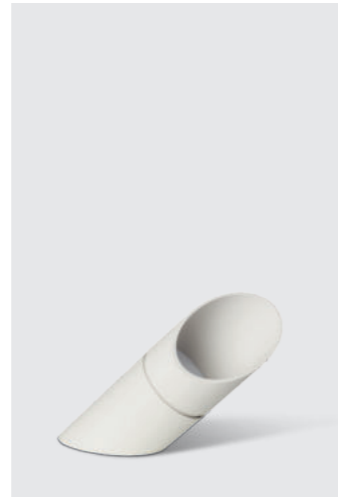

Phister, black

Portable lamp
5024-BLK

LED, 3000K Constant light, 3W, USB-C. CE approved. IP20. 8 hours charging time. At least 15 hours working time. Dimmable.

MATERIALS: Recycled ABS plastic
DIMENSIONS: H: 13, W: 9, L: 24.5 (cm)
PACKSIZE: 6
DESIGN: Hans Due

EAN: 5 713487 055986

RRP: DKK 999.00
EUR 149.00
NOK 1,499.00
SEK 1,499.00

Phister, sky blue

Portable lamp
5024-SBL

LED, 3000K Constant light, 3W, USB-C. CE approved. IP20. 8 hours charging time. At least 15 hours working time. Dimmable.

MATERIALS: Recycled ABS plastic
DIMENSIONS: H: 13, W: 9, L: 24.5 (cm)
PACKSIZE: 6
DESIGN: Hans Due

EAN: 5 713487 055962

RRP: DKK 999.00
EUR 149.00
NOK 1,499.00
SEK 1,499.00

Phister, sand

Portable lamp
5024-SAN

LED, 3000K Constant light, 3W, USB-C. CE approved. IP20. 8 hours charging time. At least 15 hours working time. Dimmable.

MATERIALS: Recycled ABS plastic
DIMENSIONS: H: 13, W: 9, L: 24.5 (cm)
PACKSIZE: 6
DESIGN: Hans Due

EAN: 5 713487 062403

RRP: DKK 999.00
EUR 149.00
NOK 1,499.00
SEK 1,499.00

Phister, dusty green

Portable lamp
5024-DGR

LED, 3000K Constant light, 3W, USB-C. CE approved. IP20. 8 hours charging time. At least 15 hours working time. Dimmable.

MATERIALS: Recycled ABS plastic
DIMENSIONS: H: 13, W: 9, L: 24.5 (cm)
PACKSIZE: 6
DESIGN: Hans Due

EAN: 5 713487 062427

RRP: DKK 999.00
EUR 149.00
NOK 1,499.00
SEK 1,499.00

Phister, dusty red

Portable lamp
5024-DRE

LED, 3000K Constant light, 3W, USB-C. CE approved. IP20. 8 hours charging time. At least 15 hours working time. Dimmable.

MATERIALS: Recycled ABS plastic
DIMENSIONS: H: 13, W: 9, L: 24.5 (cm)
PACKSIZE: 6
DESIGN: Hans Due

EAN: 5 713487 062380

RRP: DKK 999.00
EUR 149.00
NOK 1,499.00
SEK 1,499.00