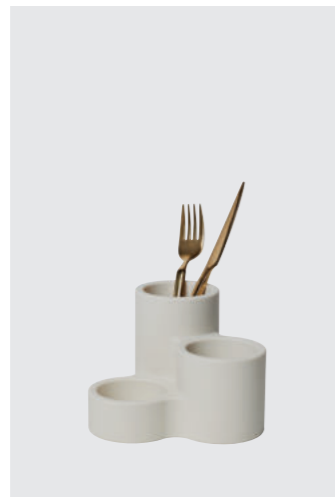

Circles, ruby red

Organizer
7033
MATERIALS: Silicone
DIMENSIONS: H: 11.5, W: 16, L: 16 (cm)
PACKSIZE: 4
DESIGN: Thor Høy
EAN: 5 713487 064001

RRP: DKK 299.00
EUR 44.00
NOK 449.00
SEK 449.00

Circles, sand

Organizer
7024
MATERIALS: Silicone
DIMENSIONS: H: 11.5, W: 16, L: 16 (cm)
PACKSIZE: 4
DESIGN: Thor Høy
EAN: 5 713487 063684

RRP: DKK 299.00
EUR 44.00
NOK 449.00
SEK 449.00

Circles, pale yellow

Organizer
7034
MATERIALS: Silicone
DIMENSIONS: H: 11.5, W: 16, L: 16 (cm)
PACKSIZE: 4
DESIGN: Thor Høy
EAN: 5 713487 064025

RRP: DKK 299.00
EUR 44.00
NOK 449.00
SEK 449.00

Circles, iron grey

Organizer
7025
MATERIALS: Silicone
DIMENSIONS: H: 11.5, W: 16, L: 16 (cm)
PACKSIZE: 4
DESIGN: Thor Høy
EAN: 5 713487 063707

RRP: DKK 299.00
EUR 44.00
NOK 449.00
SEK 449.00

Circles, sky blue

Organizer
7026
MATERIALS: Silicone
DIMENSIONS: H: 11.5, W: 16, L: 16 (cm)
PACKSIZE: 4
DESIGN: Thor Høy
EAN: 5 713487 063721

RRP: DKK 299.00
EUR 44.00
NOK 449.00
SEK 449.00

Colonna, sand

Bookends
7040
MATERIALS: Travertine, cork
DIMENSIONS: Small: Ø: 7, H: 16 (cm)
Large: Ø: 7, H: 19 (cm)
PACKSIZE: 4
DESIGN: Omayra Maymó
EAN: 5 713487 064520

RRP: DKK 899.00
EUR 129.00
NOK 1,299.00
SEK 1,299.00