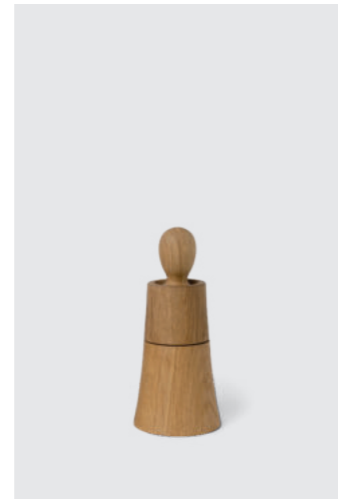

Mrs. Salt

Salt grinder
2001-FSC

MATERIALS: FSC oak, ceramic grinder from Crushgrind®

DIMENSIONS: Ø: 7.7, H: 23.3 (cm)
PACKSIZE: 6
DESIGN: mencke&vagnby

EAN: 5 713487 062960

RRP: DKK 499.00
EUR 69.00
NOK 699.00
SEK 749.00

Mr. Pepper

Pepper grinder
2000-FSC

MATERIALS: FSC stained oak, ceramic grinder from Crushgrind®

DIMENSIONS: Ø: 5.5, H: 24 (cm)
PACKSIZE: 6
DESIGN: mencke&vagnby

EAN: 5 713487 062946

RRP: DKK 499.00
EUR 69.00
NOK 699.00
SEK 749.00

Mini Mrs. Salt

Salt grinder
2070-FSC

MATERIALS: FSC oak, ceramic grinder from Crushgrind®

DIMENSIONS: Ø: 7, H: 16 (cm)
PACKSIZE: 6
DESIGN: mencke&vagnby

EAN: 5 713487 061963

RRP: DKK 349.00
EUR 50.00
NOK 499.00
SEK 549.00

Mini Mr. Pepper

Pepper grinder
2069-FSC

MATERIALS: FSC stained oak, ceramic grinder from Crushgrind®

DIMENSIONS: Ø: 5.5, H: 17.5 (cm)
PACKSIZE: 6
DESIGN: mencke&vagnby

EAN: 5 713487 061949

RRP: DKK 349.00
EUR 50.00
NOK 499.00
SEK 549.00

The Pepper Bird

Pepper grinder
1001

MATERIALS: Mahogany, ash, maple, walnut, ceramic grinder from Crushgrind®

DIMENSIONS: H: 15, W: 8, L: 20 (cm)
PACKSIZE: 6
DESIGN: Sven Erik Tonn-Petersen (1925-2004) Tonn-P

EAN: 5 713487 000108

RRP: DKK 699.00
EUR 99.00
NOK 999.00
SEK 999.00

The Salt Penguin

Salt grinder
1002

MATERIALS: Walnut, maple, silicone, ceramic grinder from Crushgrind®

DIMENSIONS: H: 17, W: 8, L: 8 (cm)
PACKSIZE: 6
DESIGN: J.I. Christoffersen (1928-2013)

EAN: 5 713487 000115

RRP: DKK 699.00
EUR 99.00
NOK 999.00
SEK 999.00

The Snowy Owl

Salt grinder
1026-FSC

MATERIALS: FSC maple, FSC stained oak, ceramic grinder from Crushgrind®

DIMENSIONS: H: 13, W: 7, L: 7 (cm)
PACKSIZE: 6
DESIGN: Jesper Wolff

EAN: 5 713487 063745

RRP: DKK 499.00
EUR 69.00
NOK 699.00
SEK 749.00

The Pepper Owl

Pepper grinder
1025-FSC

MATERIALS: FSC maple, FSC stained oak, ceramic grinder from Crushgrind®

DIMENSIONS: H: 13, W: 7, L: 7 (cm)
PACKSIZE: 6
DESIGN: Jesper Wolff

EAN: 5 713487 063769

RRP: DKK 499.00
EUR 69.00
NOK 699.00
SEK 749.00