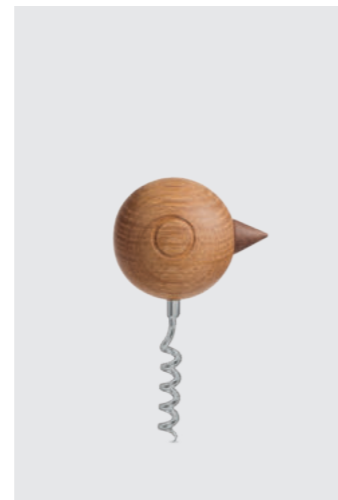

The Salt Egg

Salt cellar
1009

MATERIALS: Ash
DIMENSIONS: H: 6, W: 6, L: 10 (cm)
PACKSIZE: 6
DESIGN: Sven Erik Tonn-Petersen (1925-2004) / Tonn-P

EAN: 5 713487 000092

RRP: DKK 499.00
EUR 69.00
NOK 699.00
SEK 749.00

Tipsy, wine stopper

Wine stopper
1018-FSC

MATERIALS: FSC oak, natural rubber
DIMENSIONS: Ø: 5, H: 8 (cm)
PACKSIZE: 6
DESIGN: FaPrik

EAN: 5 713487 063080

RRP: DKK 199.00
EUR 30.00
NOK 299.00
SEK 299.00

Tipsy, corkscrew

Corkscrew
1033

MATERIALS: Oak, walnut, stainless steel
DIMENSIONS: Ø: 6.3, H: 11.2 (cm)
PACKSIZE: 6
DESIGN: FaPrik

EAN: 5 713487 050820

RRP: DKK 199.00
EUR 30.00
NOK 299.00
SEK 299.00

Clumsy Hans

Small trivet
1004

MATERIALS: Oak, black elastic textile cord
DIMENSIONS: H: 2, W: 9, L: 20 (cm)
PACKSIZE: 12
DESIGN: Nis Hauge

EAN: 5 713487 000122

RRP: DKK 249.00
EUR 39.00
NOK 399.00
SEK 399.00

Lucky Trivets

Trivets (2 pcs)
2065-FSC

MATERIALS: FSC oak
DIMENSIONS: Ø: 20, H: 0.9 (cm)
PACKSIZE: 6
DESIGN: mencke&vagnby

EAN: 5 713487 061826

RRP: DKK 249.00
EUR 39.00
NOK 399.00
SEK 399.00

STACK

Kitchen roll holder & trivets (2 pcs)
2038-FSC

MATERIALS: FSC oak
DIMENSIONS: Ø: 16, H: 35 (cm)
PACKSIZE: 6
DESIGN: Benjamin Hansen

EAN: 5 713487 060720

RRP: DKK 349.00
EUR 50.00
NOK 499.00
SEK 549.00

Double Up, carafe & vase

Carafe & vase, 1.0L
1082

MATERIALS: Mouth blown glass
DIMENSIONS: H: 26, Ø: 11 (cm)
PACKSIZE: 6
DESIGN: Troels Øder Hansen

EAN: 5 713487 002645

RRP: DKK 199.00
EUR 30.00
NOK 299.00
SEK 299.00

Double Up, glasses

Drinking glasses, 0.2L (2pcs)
1089

MATERIALS: Mouth blown glass
DIMENSIONS: Ø: 9.2, H: 6 (cm)
PACKSIZE: 6
DESIGN: Troels Øder Hansen

EAN: 5 713487 003031

RRP: DKK 129.00
EUR 19.00
NOK 199.00
SEK 199.00