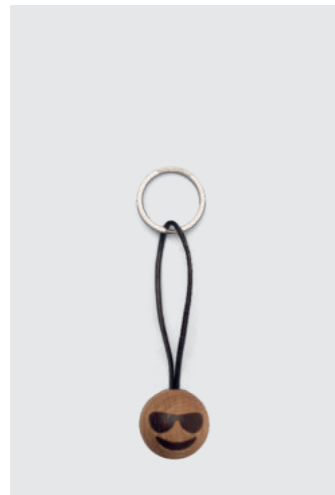

**Care, keychain**

Spring Emotions®, 10  
8210-FSC

MATERIALS: FSC oak, stainless steel, leather  
DIMENSIONS: H: 12.7, W: 3, L: 3 (cm)  
PACKSIZE: 12  
DESIGN: mencke&vagnby

EAN: 5 713487 061567

RRP: DKK 129.00  
EUR 19.00  
NOK 199.00  
SEK 199.00