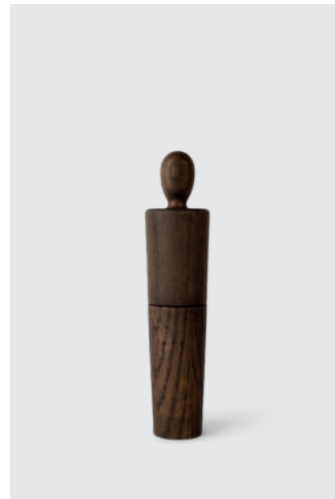

Mrs. Salt

Salt grinder
2001-FSC

MATERIALS: FSC oak, ceramic grinder from Crushgrind®

DIMENSIONS: Ø: 7.7, H: 23.3 (cm)
PACKSIZE: 6
DESIGN: mencke&vagnby

EAN: 5 713487 062960

RRP: DKK 499.00
EUR 69.00
NOK 699.00
SEK 749.00

Mr. Pepper

Pepper grinder
2000-FSC

MATERIALS: FSC stained oak, ceramic grinder from Crushgrind®

DIMENSIONS: Ø: 5.5, H: 24 (cm)
PACKSIZE: 6
DESIGN: mencke&vagnby

EAN: 5 713487 062946

RRP: DKK 499.00
EUR 69.00
NOK 699.00
SEK 749.00

Mini Mrs. Salt

Salt grinder
2070-FSC

MATERIALS: FSC oak, ceramic grinder from Crushgrind®

DIMENSIONS: Ø: 7, H: 16 (cm)
PACKSIZE: 6
DESIGN: mencke&vagnby

EAN: 5 713487 061963

RRP: DKK 349.00
EUR 50.00
NOK 499.00
SEK 549.00

Mini Mr. Pepper

Pepper grinder
2069-FSC

MATERIALS: FSC stained oak, ceramic grinder from Crushgrind®

DIMENSIONS: Ø: 5.5, H: 17.5 (cm)
PACKSIZE: 6
DESIGN: mencke&vagnby

EAN: 5 713487 061949

RRP: DKK 349.00
EUR 50.00
NOK 499.00
SEK 549.00

The Pepper Bird

Pepper grinder
1001

MATERIALS: Mahogany, ash, maple, walnut, ceramic grinder from Crushgrind®

DIMENSIONS: H: 15, W: 8, L: 20 (cm)
PACKSIZE: 6
DESIGN: Sven Erik Tonn-Petersen (1925-2004) Tonn-P

EAN: 5 713487 000108

RRP: DKK 699.00
EUR 99.00
NOK 999.00
SEK 999.00

The Salt Penguin

Salt grinder
1002

MATERIALS: Walnut, maple, silicone, ceramic grinder from Crushgrind®

DIMENSIONS: H: 17, W: 8, L: 8 (cm)
PACKSIZE: 6
DESIGN: J.I. Christoffersen (1928-2013)

EAN: 5 713487 000115

RRP: DKK 699.00
EUR 99.00
NOK 999.00
SEK 999.00

The Snowy Owl

Salt grinder
1026-FSC

MATERIALS: FSC maple, FSC stained oak, ceramic grinder from Crushgrind®

DIMENSIONS: H: 13, W: 7, L: 7 (cm)
PACKSIZE: 6
DESIGN: Jesper Wolff

EAN: 5 713487 063745

RRP: DKK 499.00
EUR 69.00
NOK 699.00
SEK 749.00

The Pepper Owl

Pepper grinder
1025-FSC

MATERIALS: FSC maple, FSC stained oak, ceramic grinder from Crushgrind®

DIMENSIONS: H: 13, W: 7, L: 7 (cm)
PACKSIZE: 6
DESIGN: Jesper Wolff

EAN: 5 713487 063769

RRP: DKK 499.00
EUR 69.00
NOK 699.00
SEK 749.00