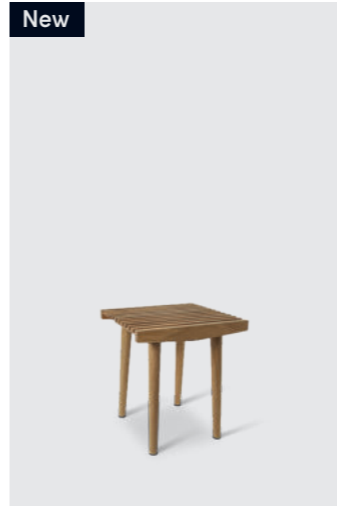

New

XO2
XO, shelving unit, 2 shelves
7012-FSC

MATERIALS: FSC oak, steel
DIMENSIONS: H: 39, W: 80, L: 22 (cm)
PACKSIZE: 1
DESIGN: Morten Gøttler
EAN: 5 713487 065329
RRP: DKK 2,499.00
EUR 349.00
NOK 3,499.00
SEK 3,499.00

New

XO1
XO, additional shelf for the XO system, 1 shelf
7013-FSC

MATERIALS: FSC oak, steel
DIMENSIONS: H: 2, W: 80, L: 22 (cm)
PACKSIZE: 1
DESIGN: Morten Gøttler
EAN: 5 713487 065343
RRP: DKK 1,499.00
EUR 209.00
NOK 2,099.00
SEK 2,099.00

New

Uno Ora, type case
7014-FSC

MATERIALS: FSC Oak
DIMENSIONS: H: 60, W: 60, L: 13.5 (cm)
PACKSIZE: 1
DESIGN: fabrikata
EAN: 5 713487 065237
RRP: DKK 2,499.00
EUR 349.00
NOK 3,499.00
SEK 3,499.00

New

Uno Ora, bench
7007

MATERIALS: Teak (SVLK/V-Legal certified)
DIMENSIONS: H: 42, W: 35, L: 102 (cm)
PACKSIZE: 1
DESIGN: fabrikata
EAN: 5 713487 060218
RRP: DKK 1,499.00
EUR 209.00
NOK 2,099.00
SEK 2,149.00

New

Uno Ora, stool
7015

MATERIALS: Teak (SVLK/V-Legal certified)
DIMENSIONS: H: 42, W: 35, L: 38 (cm)
PACKSIZE: 1
DESIGN: fabrikata
EAN: 5 713487 065633
RRP: DKK 999.00
EUR 149.00
NOK 1,499.00
SEK 1,499.00