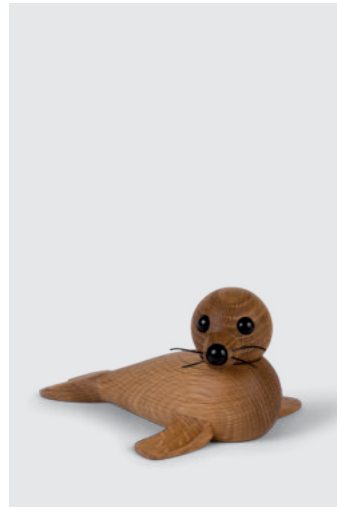

**Female seal**

Seal  
1037

MATERIALS: Oak, plastic, silicone  
DIMENSIONS: H: 8, W: 14, L: 19 (cm)  
PACKSIZE: 6  
DESIGN: Chresten Sommer

EAN: 5 713487 050073

RRP: DKK 499.00  
EUR 69.00  
NOK 699.00  
SEK 749.00