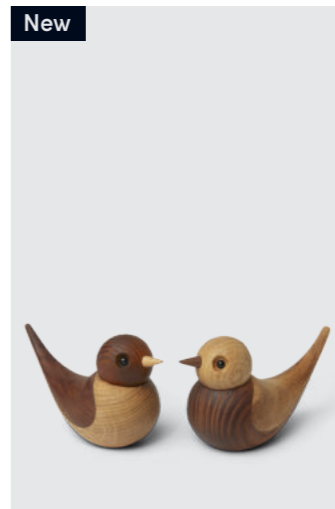

The Swan

Swan
2043-FSC

MATERIALS: FSC oak, FSC Smoked oak, FSC beech, plastic
DIMENSIONS: H: 19, W: 8, L: 20.5 (cm)
PACKSIZE: 6
DESIGN: Jimmy Kessler

EAN: 5 713487 060836

RRP: DKK 699.00
EUR 99.00
NOK 999.00
SEK 999.00

The Cygnet

Cygnets
2063-FSC

MATERIALS: FSC oak, FSC smoked oak, FSC beech, plastic
DIMENSIONS: H: 13.2, W: 5.5, L: 12 (cm)
PACKSIZE: 6
DESIGN: Jimmy Kessler

EAN: 5 713487 061727

RRP: DKK 499.00
EUR 69.00
NOK 699.00
SEK 749.00

The Swan, white

Swan
2042-FSC

MATERIALS: FSC ash, FSC smoked oak, FSC beech, plastic
DIMENSIONS: H: 19, W: 8, L: 20.5 (cm)
PACKSIZE: 6
DESIGN: Jimmy Kessler

EAN: 5 713487 060812

RRP: DKK 599.00
EUR 85.00
NOK 899.00
SEK 899.00

The Cygnet, white

Cygnets
2062-FSC

MATERIALS: FSC ash, FSC smoked oak, FSC beech, plastic
DIMENSIONS: H: 13.2, W: 5.5, L: 12 (cm)
PACKSIZE: 6
DESIGN: Jimmy Kessler

EAN: 5 713487 061703

RRP: DKK 399.00
EUR 59.00
NOK 599.00
SEK 599.00

The Polar Bear

Polar bear
2003-FSC

MATERIALS: FSC oak
DIMENSIONS: H: 9.8, W: 7.6, L: 26 (cm)
PACKSIZE: 6
DESIGN: Arne Tjomsland (1915-1970)

EAN: 5 713487 063561

RRP: DKK 899.00
EUR 129.00
NOK 1,299.00
SEK 1,349.00

The Polar Bear, white

Polar bear
2002-FSC

MATERIALS: FSC Beech
DIMENSIONS: H: 9.8, W: 7.6, L: 26 (cm)
PACKSIZE: 6
DESIGN: Arne Tjomsland (1915-1970)

EAN: 5 713487 063547

RRP: DKK 899.00
EUR 129.00
NOK 1,299.00
SEK 1,349.00

Soulmates

Swallows
2058-FSC

MATERIALS: FSC oak, FSC carbonized ash, plastic
DIMENSIONS: H: 7, W: 5, L: 14 (cm)
PACKSIZE: 6
DESIGN: mencke&vagnby

EAN: 5 713487 061413

RRP: DKK 599.00
EUR 85.00
NOK 899.00
SEK 899.00

Slowly

Tortoise
2047-FSC

MATERIALS: FSC oak, FSC carbonized ash, plastic
DIMENSIONS: H: 7, W: 9, L: 14 (cm)
PACKSIZE: 6
DESIGN: Chresten Sommer

EAN: 5 713487 061185

RRP: DKK 499.00
EUR 69.00
NOK 699.00
SEK 749.00