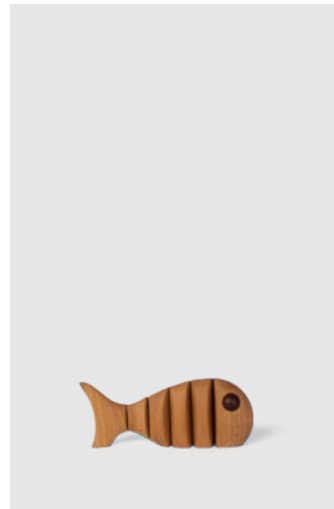

EAN: 5 713487 064728

RRP:	DKK	699.00
	EUR	99.00
	NOK	999.00
	SEK	999.00

**Jumper**  
Hare  
2028-FSC

MATERIALS: FSC oak, smoked oak, plastic, silicone  
DIMENSIONS: H: 16.6, W: 7.9, L: 7.3 (cm)  
PACKSIZE: 6  
DESIGN: mencke&vagnby