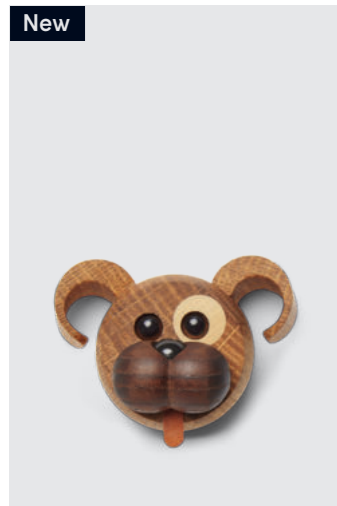

Magnetic Happy

Magnet
2081-FSC

MATERIALS: FSC oak, FSC maple, FSC carbonized ash, leather, magnet, plastic
DIMENSIONS: H: 5, W: 7, L: 4.2 (cm)
PACKSIZE: 6
DESIGN: Chresten Sommer

EAN: 5 713487 064742

RRP:	DKK	149.00
	EUR	25.00
	NOK	229.00
	SEK	229.00

Magnetic Lucky

Magnet
2082-FSC

MATERIALS: FSC oak, FSC maple, magnet, plastic, silicone
DIMENSIONS: H: 6.2, W: 5.8, L: 4.1 (cm)
PACKSIZE: 6
DESIGN: Chresten Sommer

EAN: 5 713487 064766

RRP:	DKK	149.00
	EUR	25.00
	NOK	229.00
	SEK	229.00

Magnetic Matilda

Magnet
2083-FSC

MATERIALS: FSC oak, FSC maple, plastic, magnet
DIMENSIONS: H: 5.6, W: 8.8, L: 3.7 (cm)
PACKSIZE: 6
DESIGN: Chresten Sommer

EAN: 5 713487 064780

RRP:	DKK	149.00
	EUR	25.00
	NOK	229.00
	SEK	229.00

Magnetic Spirit

Magnet
2084-FSC

MATERIALS: FSC oak, FSC maple, plastic, magnet
DIMENSIONS: H: 8.2, W: 8, L: 4.3 (cm)
PACKSIZE: 6
DESIGN: Chresten Sommer

EAN: 5 713487 064803

RRP:	DKK	149.00
	EUR	25.00
	NOK	229.00
	SEK	229.00

Hanging Happy

Wall decoration
2079-FSC

MATERIALS: FSC oak, FSC maple, FSC carbonized ash, leather, plastic
DIMENSIONS: H: 22.2, W: 11.3, L: 3.6 (cm)
PACKSIZE: 4
DESIGN: Chresten Sommer

EAN: 5 713487 064704

RRP:	DKK	699.00
	EUR	99.00
	NOK	999.00
	SEK	999.00

Hanging Lucky

Wall decoration
2080-FSC

MATERIALS: FSC oak, FSC maple, plastic, silicone
DIMENSIONS: H: 23.5, W: 12.7, L: 3 (cm)
PACKSIZE: 4
DESIGN: Chresten Sommer

EAN: 5 713487 064728

RRP:	DKK	699.00
	EUR	99.00
	NOK	999.00
	SEK	999.00