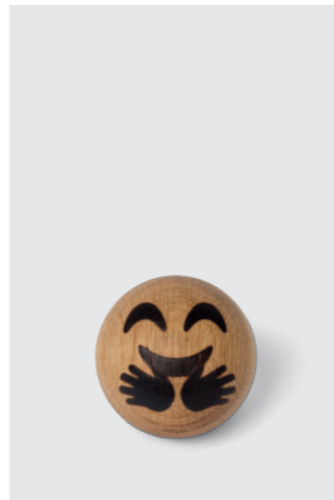

Care

Spring Emotions®, 10
8010-FSC

MATERIALS: FSC oak
DIMENSIONS: Ø: 7 (cm)
PACKSIZE: 6
DESIGN: mencke&vagnby

EAN: 5 713487 055719

RRP: DKK 99.00
EUR 15.00
NOK 149.00
SEK 149.00

Star Eyes

Spring Emotions®, 11
8011-FSC

MATERIALS: FSC oak
DIMENSIONS: Ø: 7 (cm)
PACKSIZE: 6
DESIGN: mencke&vagnby

EAN: 5 713487 060164

RRP: DKK 99.00
EUR 15.00
NOK 149.00
SEK 149.00

Cool

Spring Emotions®, 13
8013-FSC

MATERIALS: FSC oak
DIMENSIONS: Ø: 7 (cm)
PACKSIZE: 6
DESIGN: mencke&vagnby

EAN: 5 713487 060102

RRP: DKK 99.00
EUR 15.00
NOK 149.00
SEK 149.00

Squinting

Spring Emotions®, 14
8014-FSC

MATERIALS: FSC oak
DIMENSIONS: Ø: 7 (cm)
PACKSIZE: 6
DESIGN: mencke&vagnby

EAN: 5 713487 061628

RRP: DKK 99.00
EUR 15.00
NOK 149.00
SEK 149.00

Hug

Spring Emotions®, 15
8015-FSC

MATERIALS: FSC oak
DIMENSIONS: Ø: 7 (cm)
PACKSIZE: 6
DESIGN: mencke&vagnby

EAN: 5 713487 061642

RRP: DKK 99.00
EUR 15.00
NOK 149.00
SEK 149.00

Big Heart Eyes

Spring Emotions®, 5
8505-FSC

MATERIALS: FSC oak
DIMENSIONS: Ø: 12 (cm)
PACKSIZE: 6
DESIGN: mencke&vagnby

EAN: 5 713487 060188

RRP: DKK 499.00
EUR 69.00
NOK 699.00
SEK 749.00

Big Care

Spring Emotions®, 10
8510-FSC

MATERIALS: FSC oak
DIMENSIONS: Ø: 12 (cm)
PACKSIZE: 6
DESIGN: mencke&vagnby

EAN: 5 713487 061925

RRP: DKK 499.00
EUR 69.00
NOK 699.00
SEK 749.00