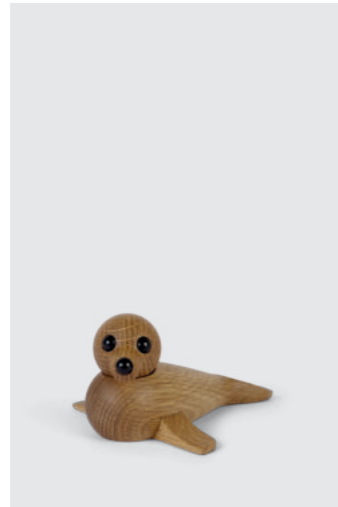

**Female seal**

Seal  
1037

MATERIALS: Oak, plastic, silicone  
DIMENSIONS: H: 8, W: 14, L: 19 (cm)  
PACKSIZE: 6  
DESIGN: Chresten Sommer

EAN: 5 713487 050073

RRP: DKK 499.00  
EUR 69.00  
NOK 699.00  
SEK 749.00