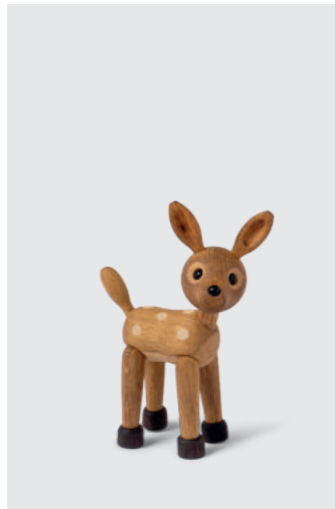

Spirit

Deer
2050-FSC

MATERIALS: FSC oak, FSC maple, FSC stained oak, plastic
DIMENSIONS: H: 19, W: 8.3, L: 13 (cm)
PACKSIZE: 6
DESIGN: Chresten Sommer

EAN: 5 713487 061253

RRP: DKK 499.00
EUR 69.00
NOK 699.00
SEK 699.00

Spot

Deer calf
2051-FSC

MATERIALS: FSC oak, FSC maple, FSC stained oak, plastic
DIMENSIONS: H: 12.7, W: 5, L: 8.2 (cm)
PACKSIZE: 6
DESIGN: Chresten Sommer

EAN: 5 713487 061277

RRP: DKK 369.00
EUR 55.00
NOK 549.00
SEK 549.00

The Country Mouse

Mouse
2052-FSC

MATERIALS: FSC oak, FSC stained oak, plastic, leather
DIMENSIONS: H: 4.5, W: 5.5, L: 5.8 (cm)
PACKSIZE: 6
DESIGN: Chresten Sommer

EAN: 5 713487 061291

RRP: DKK 199.00
EUR 30.00
NOK 299.00
SEK 299.00

The City Mouse

Mouse
2053-FSC

MATERIALS: FSC oak, FSC stained oak, plastic, leather
DIMENSIONS: H: 6.7, W: 5.3, L: 4.5 (cm)
PACKSIZE: 6
DESIGN: Chresten Sommer

EAN: 5 713487 061314

RRP: DKK 199.00
EUR 30.00
NOK 299.00
SEK 299.00

Ollie

Elephant
2048-FSC

MATERIALS: FSC oak, FSC maple, plastic
DIMENSIONS: H: 15, W: 13.8, L: 20 (cm)
PACKSIZE: 6
DESIGN: Chresten Sommer

EAN: 5 713487 061215

RRP: DKK 599.00
EUR 85.00
NOK 899.00
SEK 899.00

Ella

Elephant calf
2049-FSC

MATERIALS: FSC oak, FSC maple, plastic
DIMENSIONS: H: 8.5, W: 8.5, L: 11 (cm)
PACKSIZE: 6
DESIGN: Chresten Sommer

EAN: 5 713487 061239

RRP: DKK 369.00
EUR 55.00
NOK 549.00
SEK 549.00

Polly

Panda
2077-FSC

MATERIALS: FSC maple, FSC carbonised ash, plastic
DIMENSIONS: H: 14, W: 8, L: 10 (cm)
PACKSIZE: 6
DESIGN: Chresten Sommer

EAN: 5 713487 064889

RRP: DKK 499.00
EUR 69.00
NOK 699.00
SEK 749.00

Wilma

Hippopotamus calf
2074-FSC

MATERIALS: FSC oak, FSC maple, plastic
DIMENSIONS: H: 7.1, W: 4.2, L: 10 (cm)
PACKSIZE: 6
DESIGN: Chresten Sommer

EAN: 5 713487 062526

RRP: DKK 369.00
EUR 55.00
NOK 549.00
SEK 549.00