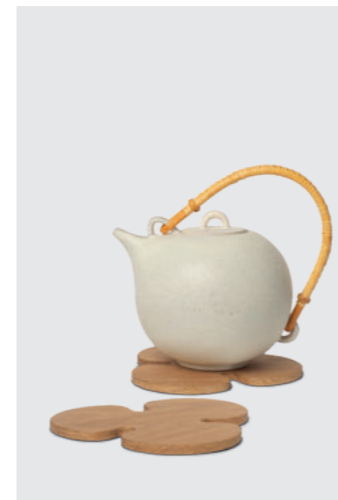

The Salt Egg

Salt cellar
1009

MATERIALS: Ash
DIMENSIONS: H: 6, W: 6, L: 10 (cm)
PACKSIZE: 6
DESIGN: Sven Erik Tonn-Petersen (1925-2004) / Tonn-P

EAN: 5 713487 000092

RRP: DKK 499.00
EUR 69.00
NOK 699.00
SEK 749.00

Tipsy, wine stopper

Wine stopper
1018-FSC

MATERIALS: FSC oak, natural rubber
DIMENSIONS: Ø: 5, H: 8 (cm)
PACKSIZE: 6
DESIGN: FaPrik

EAN: 5 713487 063080

RRP: DKK 199.00
EUR 30.00
NOK 299.00
SEK 299.00

Tipsy, corkscrew

Corkscrew
1033

MATERIALS: Oak, walnut, stainless steel
DIMENSIONS: Ø: 6.3, H: 11.2 (cm)
PACKSIZE: 6
DESIGN: FaPrik

EAN: 5 713487 050820

RRP: DKK 199.00
EUR 30.00
NOK 299.00
SEK 299.00

Clumsy Hans

Small trivet
1004

MATERIALS: Oak, black elastic textile cord
DIMENSIONS: H: 2, W: 9, L: 20 (cm)
PACKSIZE: 12
DESIGN: Nis Hauge

EAN: 5 713487 000122

RRP: DKK 249.00
EUR 39.00
NOK 399.00
SEK 399.00

Lucky Trivets

Trivets (2 pcs)
2065-FSC

MATERIALS: FSC oak
DIMENSIONS: Ø: 20, H: 0.9 (cm)
PACKSIZE: 6
DESIGN: mencke&vagnby

EAN: 5 713487 061826

RRP: DKK 249.00
EUR 39.00
NOK 399.00
SEK 399.00

STACK

Kitchen roll holder & trivets (2 pcs)
2038-FSC

MATERIALS: FSC oak
DIMENSIONS: Ø: 16, H: 35 (cm)
PACKSIZE: 6
DESIGN: Benjamin Hansen

EAN: 5 713487 060720

RRP: DKK 349.00
EUR 50.00
NOK 499.00
SEK 549.00

Double Up, carafe & vase

Carafe & vase, 1.0L
1082

MATERIALS: Mouth blown glass
DIMENSIONS: H: 26, Ø: 11 (cm)
PACKSIZE: 6
DESIGN: Troels Øder Hansen

EAN: 5 713487 002645

RRP: DKK 199.00
EUR 30.00
NOK 299.00
SEK 299.00

Double Up, glasses

Drinking glasses, 0.2L (2pcs)
1089

MATERIALS: Mouth blown glass
DIMENSIONS: Ø: 9.2, H: 6 (cm)
PACKSIZE: 6
DESIGN: Troels Øder Hansen

EAN: 5 713487 003031

RRP: DKK 129.00
EUR 19.00
NOK 199.00
SEK 199.00