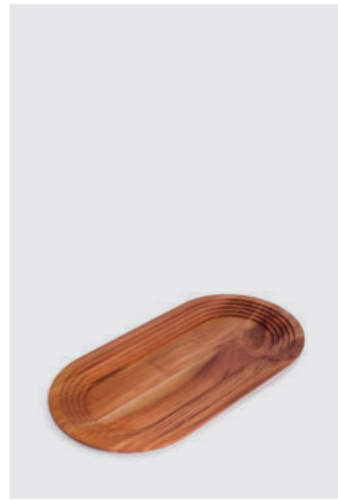

New

Mirror Box
Table mirror & jewelry box
7003-FSC

MATERIALS: FSC oak, mirror glass
DIMENSIONS: H: 5.2, W: 17, L: 32 (cm)
PACKSIZE: 4
DESIGN: Grounded Craftwork
EAN: 5 713487 062687
RRP: DKK 699.00
EUR 99.00
NOK 999.00
SEK 999.00

New

Satellite Mirror, Ø24
Table mirror
7001-FSC

MATERIALS: FSC oak, glass mirror
DIMENSIONS: Ø: 24, H: 16 (cm)
PACKSIZE: 2
DESIGN: Christoffer Skjøtt
EAN: 5 713487 062663
RRP: DKK 1,499.00
EUR 209.00
NOK 2,099.00
SEK 2,149.00

New

Satellite Mirror, Ø16
Table mirror
7002-FSC

MATERIALS: FSC oak, glass mirror
DIMENSIONS: Ø: 16, H: 10.7 (cm)
PACKSIZE: 4
DESIGN: Christoffer Skjøtt
EAN: 5 713487 054736
RRP: DKK 599.00
EUR 85.00
NOK 899.00
SEK 899.00

New

The School Hook
Coat hook
1032-FSC

MATERIALS: FSC oak
DIMENSIONS: H: 11, W: 2, L: 6.5 (cm)
PACKSIZE: 6
DESIGN: Nis Hauge
EAN: 5 713487 062984
RRP: DKK 99.00
EUR 15.00
NOK 149.00
SEK 149.00

New

Colosseum Square
Dish
1023

MATERIALS: Oak
DIMENSIONS: H: 2.7, W: 28, L: 28 (cm)
PACKSIZE: 3
DESIGN: Grounded Craftwork
EAN: 5 713487 000399
RRP: DKK 899.00
EUR 129.00
NOK 1,299.00
SEK 1,349.00

New

Colosseum Arena
Dish
1024

MATERIALS: Mahogany
DIMENSIONS: H: 2.7, W: 28, L: 56 (cm)
PACKSIZE: 3
DESIGN: Grounded Craftwork
EAN: 5 713487 000436
RRP: DKK 1,299.00
EUR 179.00
NOK 1,799.00
SEK 1,899.00

New

Colosseum Amfi
Dish
1022

MATERIALS: Walnut
DIMENSIONS: Ø: 28, H: 2.7 (cm)
PACKSIZE: 3
DESIGN: Grounded Craftwork
EAN: 5 713487 000412
RRP: DKK 899.00
EUR 129.00
NOK 1,299.00
SEK 1,349.00