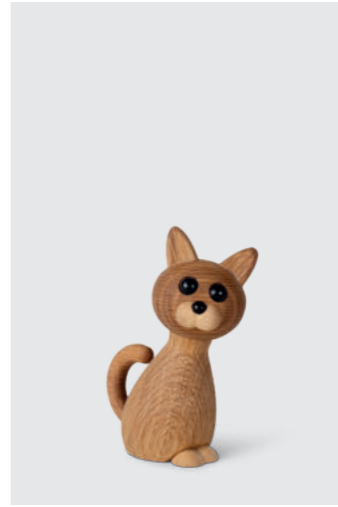

**Happy**

Dog  
2010

MATERIALS: Oak, walnut, ash, leather, plastic  
DIMENSIONS: H: 13.5, W: 5.5, L: 13 (cm)  
PACKSIZE: 6  
DESIGN: Chresten Sommer

EAN: 5 713487 051087

RRP: DKK 499.00  
EUR 69.00  
NOK 699.00  
SEK 749.00