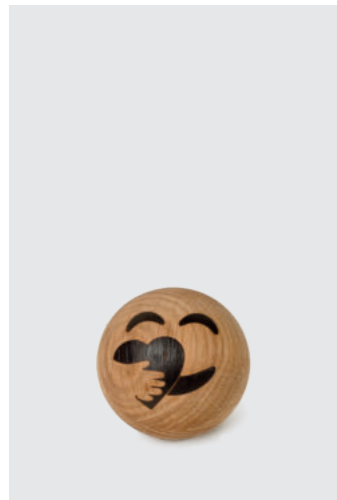

Care

Spring Emotions®, 10
8010-FSC

MATERIALS: FSC oak
DIMENSIONS: Ø: 7 (cm)
PACKSIZE: 6
DESIGN: mencke&vagnby

EAN: 5 713487 055719

RRP: DKK 99.00
EUR 15.00
NOK 149.00
SEK 149.00

Star Eyes

Spring Emotions®, 11
8011-FSC

MATERIALS: FSC oak
DIMENSIONS: Ø: 7 (cm)
PACKSIZE: 6
DESIGN: mencke&vagnby

EAN: 5 713487 060164

RRP: DKK 99.00
EUR 15.00
NOK 149.00
SEK 149.00

Cool

Spring Emotions®, 13
8013-FSC

MATERIALS: FSC oak
DIMENSIONS: Ø: 7 (cm)
PACKSIZE: 6
DESIGN: mencke&vagnby

EAN: 5 713487 060102

RRP: DKK 99.00
EUR 15.00
NOK 149.00
SEK 149.00

Squinting

Spring Emotions®, 14
8014-FSC

MATERIALS: FSC oak
DIMENSIONS: Ø: 7 (cm)
PACKSIZE: 6
DESIGN: mencke&vagnby

EAN: 5 713487 061628

RRP: DKK 99.00
EUR 15.00
NOK 149.00
SEK 149.00

Hug

Spring Emotions®, 15
8015-FSC

MATERIALS: FSC oak
DIMENSIONS: Ø: 7 (cm)
PACKSIZE: 6
DESIGN: mencke&vagnby

EAN: 5 713487 061642

RRP: DKK 99.00
EUR 15.00
NOK 149.00
SEK 149.00

Big Heart Eyes

Spring Emotions®, 5
8505-FSC

MATERIALS: FSC oak
DIMENSIONS: Ø: 12 (cm)
PACKSIZE: 6
DESIGN: mencke&vagnby

EAN: 5 713487 060188

RRP: DKK 499.00
EUR 69.00
NOK 699.00
SEK 749.00

Big Care

Spring Emotions®, 10
8510-FSC

MATERIALS: FSC oak
DIMENSIONS: Ø: 12 (cm)
PACKSIZE: 6
DESIGN: mencke&vagnby

EAN: 5 713487 061925

RRP: DKK 499.00
EUR 69.00
NOK 699.00
SEK 749.00