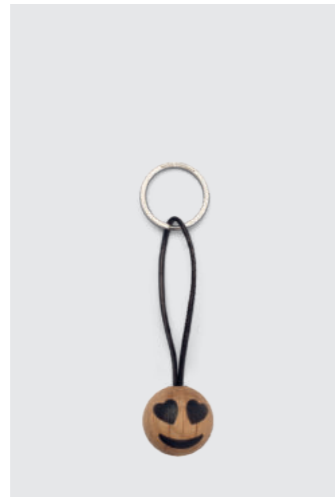

Smiley, keychain

Spring Emotions®, 2
8202-FSC

MATERIALS: FSC oak, stainless steel, leather
DIMENSIONS: H: 12.7, W: 3, L: 3 (cm)
PACKSIZE: 12
DESIGN: mencke&vagnby

EAN: 5 713487 061468

RRP: DKK 129.00
EUR 19.00
NOK 199.00
SEK 199.00

Heart Eyes, keychain

Spring Emotions®, 5
8205-FSC

MATERIALS: FSC oak, stainless steel, leather
DIMENSIONS: H: 12.7, W: 3, L: 3 (cm)
PACKSIZE: 12
DESIGN: mencke&vagnby

EAN: 5 713487 061505

RRP: DKK 129.00
EUR 19.00
NOK 199.00
SEK 199.00

Silly, keychain

Spring Emotions®, 9
8209-FSC

MATERIALS: FSC oak, stainless steel, leather
DIMENSIONS: H: 12.7, W: 3, L: 3 (cm)
PACKSIZE: 12
DESIGN: mencke&vagnby

EAN: 5 713487 061543

RRP: DKK 129.00
EUR 19.00
NOK 199.00
SEK 199.00

Care, keychain

Spring Emotions®, 10
8210-FSC

MATERIALS: FSC oak, stainless steel, leather
DIMENSIONS: H: 12.7, W: 3, L: 3 (cm)
PACKSIZE: 12
DESIGN: mencke&vagnby

EAN: 5 713487 061567

RRP: DKK 129.00
EUR 19.00
NOK 199.00
SEK 199.00