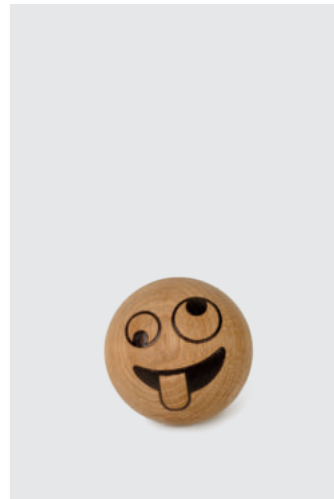

MATERIALS: Polypropylene, oak, metal,  
acrylic, textile, silicone  
DIMENSIONS: Ø: 30, H: 47, (shade H: 28) (cm)  
PACKSIZE: 2  
DESIGN: Poul Christiansen

EAN: 5 713487 055771

RRP: DKK 1,999.00  
EUR 279.00  
NOK 2,799.00  
SEK 2,899.00