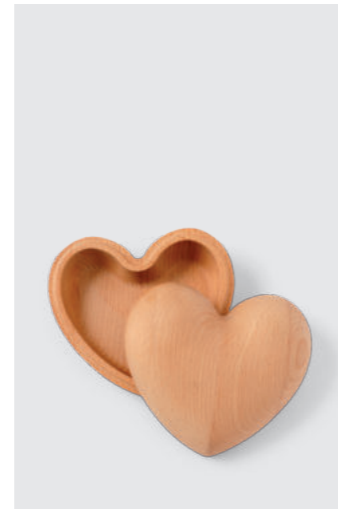

EAN: 5 713487 061185

RRP: DKK 499.00  
EUR 69.00  
NOK 699.00  
SEK 749.00

**The Frog Bowl**

Bowl with lid  
1016-FSC

MATERIALS: FSC beech, FSC carbonised ash  
DIMENSIONS: Ø: 14, H: 8 (cm)  
PACKSIZE: 6  
DESIGN: mencke&vagnby