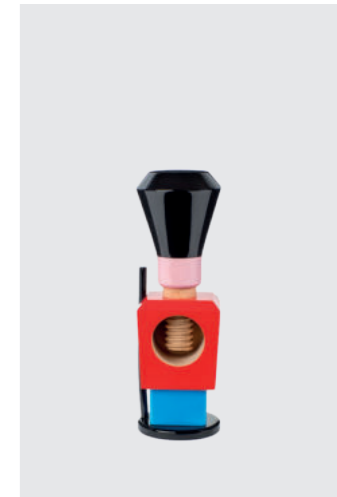

Vague, dusty orange

Desk organizer
7038
MATERIALS: Anodised aluminium
DIMENSIONS: H: 4.5, W: 10.6 L: 23 (cm)
PACKSIZE: 4
DESIGN: Sébastien El Idrissi
EAN: 5 713487 064469

RRP: DKK 299.00
EUR 44.00
NOK 449.00
SEK 449.00

Vague, forest green

Desk organizer
7037
MATERIALS: Anodised aluminium
DIMENSIONS: H: 4.5, W: 10.6, L: 23 (cm)
PACKSIZE: 4
DESIGN: Sébastien El Idrissi
EAN: 5 713487 064445

RRP: DKK 299.00
EUR 44.00
NOK 449.00
SEK 449.00

Vague, iron grey

Desk organizer
7036
MATERIALS: Anodised aluminium
DIMENSIONS: H: 4.5, W: 10.6, L: 23 (cm)
PACKSIZE: 4
DESIGN: Sébastien El Idrissi
EAN: 5 713487 064421

RRP: DKK 299.00
EUR 44.00
NOK 449.00
SEK 449.00

Vague, light grey

Desk organizer
7035
MATERIALS: Anodised aluminium
DIMENSIONS: H: 4.5, W: 10.6, L: 23 (cm)
PACKSIZE: 4
DESIGN: Sébastien El Idrissi
EAN: 5 713487 064407

RRP: DKK 299.00
EUR 44.00
NOK 449.00
SEK 449.00

The Table Flag, Danish flag

Table flag
1040-FSC
MATERIALS: FSC oak, textile flag
DIMENSIONS: Ø: 11, H: 39 (cm)
PACKSIZE: 6
DESIGN: Thor Høy
EAN: 5 713487 062540

RRP: DKK 399.00
EUR 59.00
NOK 599.00
SEK 599.00

The Table Flag, Norwegian flag

Table flag
1041-FSC
MATERIALS: FSC oak, textile flag
DIMENSIONS: Ø: 11, H: 39 (cm)
PACKSIZE: 6
DESIGN: Thor Høy
EAN: 5 713487 062700

RRP: DKK 399.00
EUR 59.00
NOK 599.00
SEK 599.00

The Table Flag, Icelandic flag

Table flag
1042-FSC
MATERIALS: FSC oak, textile flag
DIMENSIONS: Ø: 11, H: 39 (cm)
PACKSIZE: 6
DESIGN: Thor Høy
EAN: 5 713487 062724

RRP: DKK 399.00
EUR 59.00
NOK 599.00
SEK 599.00

The Royal Guard

Nutcracker
1005
MATERIALS: Beech
DIMENSIONS: H: 21, W: 7, L: 7 (cm)
PACKSIZE: 6
DESIGN: Benjamin Hansen
EAN: 5 713487 000009

RRP: DKK 499.00
EUR 69.00
NOK 699.00
SEK 749.00