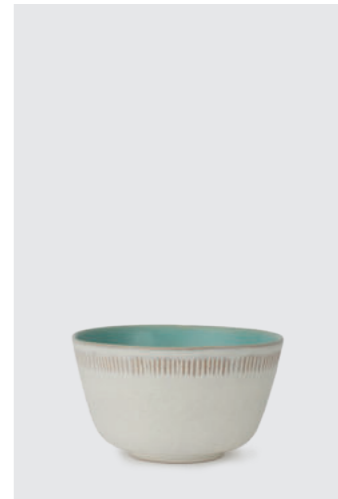

Spaltekanden, original edition

Big jug & vase, 1.6L
1074

MATERIALS: Ceramics, glaze

DIMENSIONS: Ø: 15, H: 24 (cm)
PACKSIZE: 6
DESIGN: Eva Stæhr-Nielsen (1911-1976)

EAN: 5 713487 002911

RRP: DKK 449.00
EUR 65.00
NOK 649.00
SEK 649.00

Spaltekanden, medium edition

Medium jug & vase, 0.6L
1075

MATERIALS: Ceramics, glaze

DIMENSIONS: Ø: 14, H: 18 (cm)
PACKSIZE: 6
DESIGN: Eva Stæhr-Nielsen (1911-1976)

EAN: 5 713487 003406

RRP: DKK 299.00
EUR 44.00
NOK 449.00
SEK 449.00

Vase, sweeping top

Vase
1076

MATERIALS: Ceramics, glaze

DIMENSIONS: Ø: 15, H: 20 (cm)
PACKSIZE: 3
DESIGN: Eva Stæhr-Nielsen (1911-1976)

EAN: 5 713487 02959

RRP: DKK 349.00
EUR 50.00
NOK 499.00
SEK 549.00

Vase, Sweeping top, small, white

Vase
1060

MATERIALS: Ceramics, glaze

DIMENSIONS: Ø: 10.5, H: 14 (cm)
PACKSIZE: 4
DESIGN: Eva Stæhr-Nielsen (1911-1976)

EAN: 5 713487 065060

RRP: DKK 249.00
EUR 39.00
NOK 399.00
SEK 399.00

The Teapot

Teapot with handle, 1.4L
1081

MATERIALS: Ceramics, glaze, bamboo webbing

DIMENSIONS: H: 15.4 W: 15.5 L: 15.5 (cm)
PACKSIZE: 6
DESIGN: Eva Stæhr-Nielsen (1911-1976)

EAN: 5 713487 050653

RRP: DKK 749.00
EUR 109.00
NOK 1,099.00
SEK 1,099.00

Cup

Cup, 0.2L
1069

MATERIALS: Ceramics, glaze

DIMENSIONS: Ø: 8.5, H: 7.5 (cm)
PACKSIZE: 6
DESIGN: Eva Stæhr-Nielsen (1911-1976)

EAN: 5 713487 050578

RRP: DKK 129.00
EUR 19.00
NOK 199.00
SEK 199.00

The Food Bowl

Deep plate & bowl, 0.4L
1072

MATERIALS: Ceramics, glaze

DIMENSIONS: Ø: 13, H: 7.5 (cm)
PACKSIZE: 6
DESIGN: Eva Stæhr-Nielsen (1911-1976)

EAN: 5 713487 054453

RRP: DKK 149.00
EUR 25.00
NOK 229.00
SEK 229.00