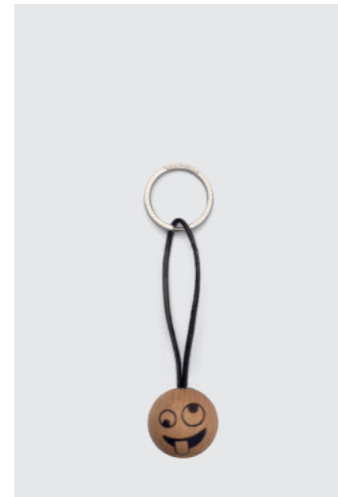

Smiley, keychain

Spring Emotions®, 2
8202-FSC

MATERIALS: FSC oak, stainless steel, leather
DIMENSIONS: H: 12.7, W: 3, L: 3 (cm)
PACKSIZE: 12
DESIGN: mencke&vagnby

EAN: 5 713487 061468

RRP: DKK 129.00
EUR 19.00
NOK 199.00
SEK 199.00

Heart Eyes, keychain

Spring Emotions®, 5
8205-FSC

MATERIALS: FSC oak, stainless steel, leather
DIMENSIONS: H: 12.7, W: 3, L: 3 (cm)
PACKSIZE: 12
DESIGN: mencke&vagnby

EAN: 5 713487 061505

RRP: DKK 129.00
EUR 19.00
NOK 199.00
SEK 199.00

Silly, keychain

Spring Emotions®, 9
8209-FSC

MATERIALS: FSC oak, stainless steel, leather
DIMENSIONS: H: 12.7, W: 3, L: 3 (cm)
PACKSIZE: 12
DESIGN: mencke&vagnby

EAN: 5 713487 061543

RRP: DKK 129.00
EUR 19.00
NOK 199.00
SEK 199.00

Care, keychain

Spring Emotions®, 10
8210-FSC

MATERIALS: FSC oak, stainless steel, leather
DIMENSIONS: H: 12.7, W: 3, L: 3 (cm)
PACKSIZE: 12
DESIGN: mencke&vagnby

EAN: 5 713487 061567

RRP: DKK 129.00
EUR 19.00
NOK 199.00
SEK 199.00