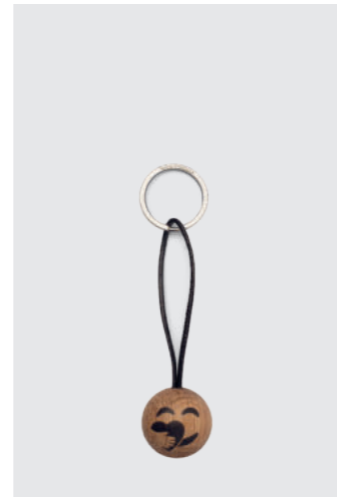

Smiley, keychain

Spring Emotions®, 2
8202-FSC

MATERIALS: FSC oak, stainless steel, leather
DIMENSIONS: H: 12.7, W: 3, L: 3 (cm)
PACKSIZE: 12
DESIGN: mencke&vagnby

EAN: 5 713487 061468

RRP: DKK 129.00
EUR 19.00
NOK 199.00
SEK 199.00

Heart Eyes, keychain

Spring Emotions®, 5
8205-FSC

MATERIALS: FSC oak, stainless steel, leather
DIMENSIONS: H: 12.7, W: 3, L: 3 (cm)
PACKSIZE: 12
DESIGN: mencke&vagnby

EAN: 5 713487 061505

RRP: DKK 129.00
EUR 19.00
NOK 199.00
SEK 199.00

Silly, keychain

Spring Emotions®, 9
8209-FSC

MATERIALS: FSC oak, stainless steel, leather
DIMENSIONS: H: 12.7, W: 3, L: 3 (cm)
PACKSIZE: 12
DESIGN: mencke&vagnby

EAN: 5 713487 061543

RRP: DKK 129.00
EUR 19.00
NOK 199.00
SEK 199.00

Care, keychain

Spring Emotions®, 10
8210-FSC

MATERIALS: FSC oak, stainless steel, leather
DIMENSIONS: H: 12.7, W: 3, L: 3 (cm)
PACKSIZE: 12
DESIGN: mencke&vagnby

EAN: 5 713487 061567

RRP: DKK 129.00
EUR 19.00
NOK 199.00
SEK 199.00