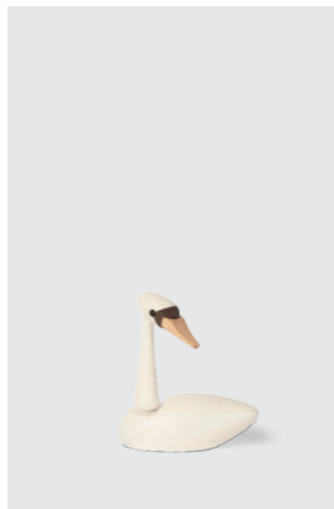

The Swan

Swan
2043-FSC

MATERIALS: FSC oak, FSC Smoked oak, FSC beech, plastic
DIMENSIONS: H: 19, W: 8, L: 20.5 (cm)
PACKSIZE: 6
DESIGN: Jimmy Kessler

EAN: 5 713487 060836

RRP: DKK 699.00
EUR 99.00
NOK 999.00
SEK 999.00

The Cygnet

Cygnets
2063-FSC

MATERIALS: FSC oak, FSC smoked oak, FSC beech, plastic
DIMENSIONS: H: 13.2, W: 5.5, L: 12 (cm)
PACKSIZE: 6
DESIGN: Jimmy Kessler

EAN: 5 713487 061727

RRP: DKK 499.00
EUR 69.00
NOK 699.00
SEK 749.00

The Swan, white

Swan
2042-FSC

MATERIALS: FSC ash, FSC smoked oak, FSC beech, plastic
DIMENSIONS: H: 19, W: 8, L: 20.5 (cm)
PACKSIZE: 6
DESIGN: Jimmy Kessler

EAN: 5 713487 060812

RRP: DKK 599.00
EUR 85.00
NOK 899.00
SEK 899.00

The Cygnet, white

Cygnets
2062-FSC

MATERIALS: FSC ash, FSC smoked oak, FSC beech, plastic
DIMENSIONS: H: 13.2, W: 5.5, L: 12 (cm)
PACKSIZE: 6
DESIGN: Jimmy Kessler

EAN: 5 713487 061703

RRP: DKK 399.00
EUR 59.00
NOK 599.00
SEK 599.00

The Polar Bear

Polar bear
2003-FSC

MATERIALS: FSC oak
DIMENSIONS: H: 9.8, W: 7.6, L: 26 (cm)
PACKSIZE: 6
DESIGN: Arne Tjomsland (1915-1970)

EAN: 5 713487 063561

RRP: DKK 899.00
EUR 129.00
NOK 1,299.00
SEK 1,349.00

The Polar Bear, white

Polar bear
2002-FSC

MATERIALS: FSC Beech
DIMENSIONS: H: 9.8, W: 7.6, L: 26 (cm)
PACKSIZE: 6
DESIGN: Arne Tjomsland (1915-1970)

EAN: 5 713487 063547

RRP: DKK 899.00
EUR 129.00
NOK 1,299.00
SEK 1,349.00

Soulmates

Swallows
2058-FSC

MATERIALS: FSC oak, FSC carbonized ash, plastic
DIMENSIONS: H: 7, W: 5, L: 14 (cm)
PACKSIZE: 6
DESIGN: mencke&vagnby

EAN: 5 713487 061413

RRP: DKK 599.00
EUR 85.00
NOK 899.00
SEK 899.00

Slowly

Tortoise
2047-FSC

MATERIALS: FSC oak, FSC carbonized ash, plastic
DIMENSIONS: H: 7, W: 9, L: 14 (cm)
PACKSIZE: 6
DESIGN: Chresten Sommer

EAN: 5 713487 061185

RRP: DKK 499.00
EUR 69.00
NOK 699.00
SEK 749.00