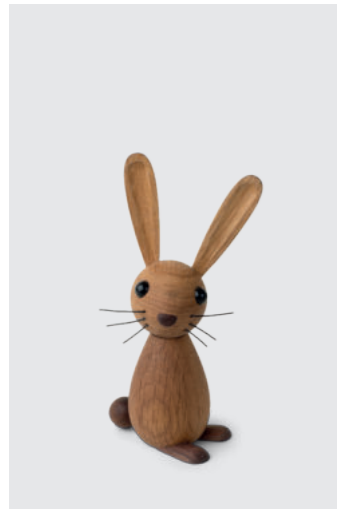

EAN: 5 713487 064728

RRP:	DKK	699.00
	EUR	99.00
	NOK	999.00
	SEK	999.00

**Jumper**  
Hare  
2028-FSC

MATERIALS: FSC oak, smoked oak, plastic, silicone  
DIMENSIONS: H: 16.6, W: 7.9, L: 7.3 (cm)  
PACKSIZE: 6  
DESIGN: mencke&vagnby