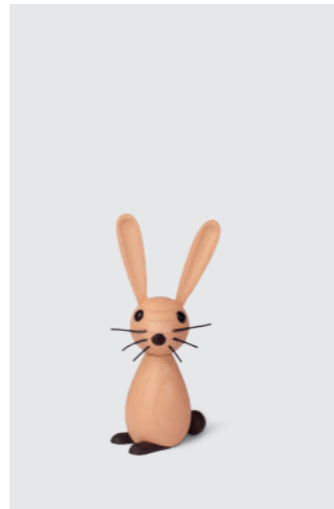

EAN: 5 713487 064728

RRP:	DKK	699.00
	EUR	99.00
	NOK	999.00
	SEK	999.00

**Jumper**  
Hare  
2028-FSC

MATERIALS: FSC oak, smoked oak, plastic, silicone  
DIMENSIONS: H: 16.6, W: 7.9, L: 7.3 (cm)  
PACKSIZE: 6  
DESIGN: mencke&vagnby