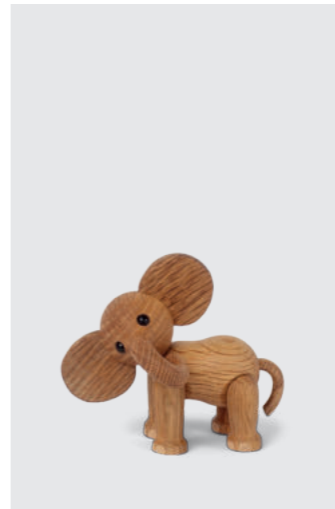

Spirit

Deer
2050-FSC

MATERIALS: FSC oak, FSC maple, FSC stained oak, plastic
DIMENSIONS: H: 19, W: 8.3, L: 13 (cm)
PACKSIZE: 6
DESIGN: Chresten Sommer

EAN: 5 713487 061253

RRP: DKK 499.00
EUR 69.00
NOK 699.00
SEK 699.00

Spot

Deer calf
2051-FSC

MATERIALS: FSC oak, FSC maple, FSC stained oak, plastic
DIMENSIONS: H: 12.7, W: 5, L: 8.2 (cm)
PACKSIZE: 6
DESIGN: Chresten Sommer

EAN: 5 713487 061277

RRP: DKK 369.00
EUR 55.00
NOK 549.00
SEK 549.00

The Country Mouse

Mouse
2052-FSC

MATERIALS: FSC oak, FSC stained oak, plastic, leather
DIMENSIONS: H: 4.5, W: 5.5, L: 5.8 (cm)
PACKSIZE: 6
DESIGN: Chresten Sommer

EAN: 5 713487 061291

RRP: DKK 199.00
EUR 30.00
NOK 299.00
SEK 299.00

The City Mouse

Mouse
2053-FSC

MATERIALS: FSC oak, FSC stained oak, plastic, leather
DIMENSIONS: H: 6.7, W: 5.3, L: 4.5 (cm)
PACKSIZE: 6
DESIGN: Chresten Sommer

EAN: 5 713487 061314

RRP: DKK 199.00
EUR 30.00
NOK 299.00
SEK 299.00

Ollie

Elephant
2048-FSC

MATERIALS: FSC oak, FSC maple, plastic
DIMENSIONS: H: 15, W: 13.8, L: 20 (cm)
PACKSIZE: 6
DESIGN: Chresten Sommer

EAN: 5 713487 061215

RRP: DKK 599.00
EUR 85.00
NOK 899.00
SEK 899.00

Ella

Elephant calf
2049-FSC

MATERIALS: FSC oak, FSC maple, plastic
DIMENSIONS: H: 8.5, W: 8.5, L: 11 (cm)
PACKSIZE: 6
DESIGN: Chresten Sommer

EAN: 5 713487 061239

RRP: DKK 369.00
EUR 55.00
NOK 549.00
SEK 549.00

Polly

Panda
2077-FSC

MATERIALS: FSC maple, FSC carbonised ash, plastic
DIMENSIONS: H: 14, W: 8, L: 10 (cm)
PACKSIZE: 6
DESIGN: Chresten Sommer

EAN: 5 713487 064889

RRP: DKK 499.00
EUR 69.00
NOK 699.00
SEK 749.00

Wilma

Hippopotamus calf
2074-FSC

MATERIALS: FSC oak, FSC maple, plastic
DIMENSIONS: H: 7.1, W: 4.2, L: 10 (cm)
PACKSIZE: 6
DESIGN: Chresten Sommer

EAN: 5 713487 062526

RRP: DKK 369.00
EUR 55.00
NOK 549.00
SEK 549.00