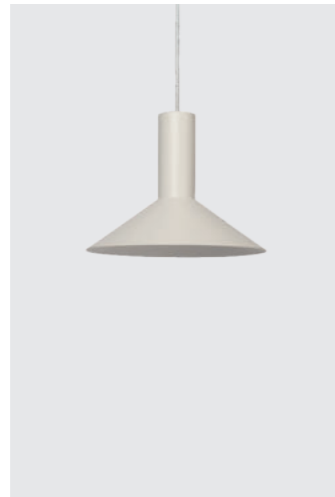

Formel, pendant, Ø26, black

Pendant lamp
5017-BLK

220~240V- 50/60Hz, E27 LED max. 12W
(bulb not included). Including metal, black
canopy. Black textile cord. CE, IP20.

MATERIALS: Aluminium, powder-coated,
textile
DIMENSIONS: Ø: 26, H: 20 (cm)
PACKSIZE: 1
DESIGN: Hans Due

EAN: 5 713487 062120

RRP: DKK 999.00
EUR 149.00
NOK 1,499.00
SEK 1,549.00

Formel, pendant, Ø26, white

Pendant lamp
5017-WHI

220~240V- 50/60Hz, E27 LED max. 12W
(bulb not included). Including metal, white
canopy. White textile cord. CE, IP20.

MATERIALS: Aluminium, powder-coated,
textile
DIMENSIONS: Ø: 26, H: 20 (cm)
PACKSIZE: 1
DESIGN: Hans Due

EAN: 5 713487 055849

RRP: DKK 999.00
EUR 149.00
NOK 1,499.00
SEK 1,549.00

Formel, pendant, Ø26, forest green

Pendant lamp
5017-FGR

220~240V- 50/60Hz, E27 LED max. 12W
(bulb not included). Including metal, forest
green canopy. Forest green textile cord.
CE, IP20.

MATERIALS: Aluminium, powder-coated,
textile
DIMENSIONS: Ø: 26, H: 20 (cm)
PACKSIZE: 1
DESIGN: Hans Due

EAN: 5 713487 062144

RRP: DKK 999.00
EUR 149.00
NOK 1,499.00
SEK 1,549.00