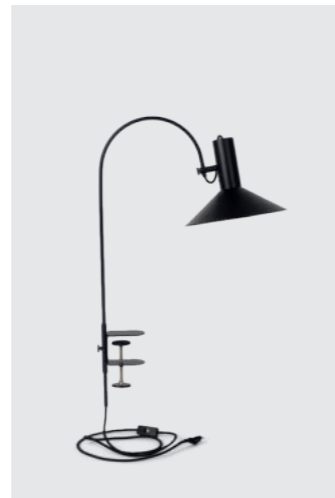

Formel, wall lamp, black

Wall lamp
5022-BLK

220-240V- 50/60Hz, E27 LED max. 12W (bulb not included). Black textile cord. CE, IP20.

MATERIALS: Aluminium, powder-coated, textile
DIMENSIONS: H: 74, W: 26, L: 37-48. (cm)
PACKSIZE: 1
DESIGN: Hans Due

EAN: 5 713487 062328

RRP: DKK 1,999.00
EUR 279.00
NOK 2,799.00
SEK 2,899.00

Formel, wall lamp, white

Wall lamp
5022-WHI

220-240V- 50/60Hz, E27 LED max. 12W (bulb not included). White textile cord. CE, IP20.

MATERIALS: Aluminium, powder-coated, textile
DIMENSIONS: H: 74, W: 26, L: 37-48. (cm)
PACKSIZE: 1
DESIGN: Hans Due

EAN: 5 713487 055948

RRP: DKK 1,999.00
EUR 279.00
NOK 2,799.00
SEK 2,899.00

Formel, table lamp, black

Table lamp
5021-BLK

220-240V- 50/60Hz, E27 LED max. 12W (bulb not included). Black textile cord. CE, IP20.

MATERIALS: Aluminium, powder-coated, textile
DIMENSIONS: H: 74, W: 26, L: 37-48. (cm)
PACKSIZE: 1
DESIGN: Hans Due

EAN: 5 713487 062281

RRP: DKK 1,999.00
EUR 279.00
NOK 2,799.00
SEK 2,899.00

Formel, table lamp, white

Table lamp
5021-WHI

220-240V- 50/60Hz, E27 LED max. 12W (bulb not included). White textile cord. CE, IP20.

MATERIALS: Aluminium, powder-coated, textile
DIMENSIONS: H: 74, W: 26, L: 37-48. (cm)
PACKSIZE: 1
DESIGN: Hans Due

EAN: 5 713487 055924

RRP: DKK 1,999.00
EUR 279.00
NOK 2,799.00
SEK 2,899.00

Formel, floor lamp, black

Floor lamp
5020-BLK

220-240V- 50/60Hz, E27 LED max. 12W (bulb not included). Black textile cord. CE, IP20.

MATERIALS: Aluminium, powder-coated, textile
DIMENSIONS: H: 105-151, W: 26, L: 48-60. (cm)
PACKSIZE: 1
DESIGN: Hans Due

EAN: 5 713487 062243

RRP: DKK 3,999.00
EUR 549.00
NOK 5,499.00
SEK 5,499.00

Formel, floor lamp, white

Floor lamp
5020-WHI

220-240V- 50/60Hz, E27 LED max. 12W (bulb not included). White textile cord. CE, IP20.

MATERIALS: Aluminium, powder-coated, textile
DIMENSIONS: H: 105-151, W: 26, L: 48-60. (cm)
PACKSIZE: 1
DESIGN: Hans Due

EAN: 5 713487 055900

RRP: DKK 3,999.00
EUR 549.00
NOK 5,499.00
SEK 5,499.00