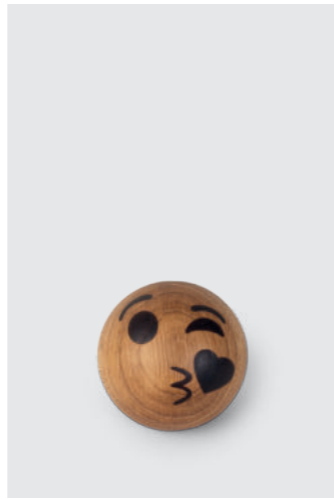

MATERIALS: Polypropylene, oak, metal,  
acrylic, textile, silicone  
DIMENSIONS: Ø: 30, H: 47, (shade H: 28) (cm)  
PACKSIZE: 2  
DESIGN: Poul Christiansen

EAN: 5 713487 055771

RRP: DKK 1,999.00  
EUR 279.00  
NOK 2,799.00  
SEK 2,899.00