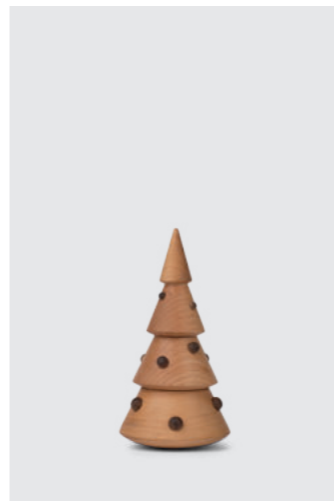

The Graduation Cap, bordeaux
Cap, original by C.L. Seifert
2020-FSC

MATERIALS: FSC beech, black elastic cord (two lengths)
DIMENSIONS: Ø: 2.7, H: 1 (cm)
PACKSIZE: 48
DESIGN: C.L. Seifert

EAN: 5 713487 054835

RRP:	DKK	149.00
	EUR	20.00
	NOK	195.00
	SEK	199.00

The Graduation Cap, blue
Cap, original by C.L. Seifert
2021-FSC

MATERIALS: FSC beech, black elastic cord (two lengths)
DIMENSIONS: Ø: 2.7, H: 1 (cm)
PACKSIZE: 48
DESIGN: C.L. Seifert

EAN: 5 713487 054859

RRP:	DKK	149.00
	EUR	20.00
	NOK	195.00
	SEK	199.00

Roligan Set
Danish cap and scarf
2036-FSC

MATERIALS: FSC beech, polyester, black elastic cord (two lengths)
DIMENSIONS: Cap: H: 2, W: 4, L: 5 (cm)
Scarf: H: 0.3, W: 2.7, L: 34 (cm)
PACKSIZE: 24
DESIGN: Spring Copenhagen

EAN: 5 713487 060232

RRP:	DKK	149.00
	EUR	20.00
	NOK	195.00
	SEK	199.00

The Christmas Hat
Hat
2033

MATERIALS: Beech, black elastic cord (two lengths)
DIMENSIONS: Ø: 2.7, H: 3.2 (cm)
PACKSIZE: 48
DESIGN: Spring Copenhagen

EAN: 5 713487 055757

RRP:	DKK	99.00
	EUR	15.00
	NOK	149.00
	SEK	149.00

The Christmas Tree
Tumbler
1052

MATERIALS: Beech, walnut
DIMENSIONS: Ø: 8.4, H: 15.8 (cm)
PACKSIZE: 6
DESIGN: Thor Høy

EAN: 5 713487 050424

RRP:	DKK	299.00
	EUR	44.00
	NOK	449.00
	SEK	449.00

The Three Christmas Trees
Christmas trees
2004-FSC

MATERIALS: FSC beech, FSC stained oak
DIMENSIONS: Ø: 6.6, H: 12 - Ø: 5, H: 9.2 - Ø: 3.5, H: 6.4
PACKSIZE: 6
DESIGN: Thor Høy

EAN: 5 713487 064483

RRP:	DKK	499.00
	EUR	69.00
	NOK	699.00
	SEK	749.00

The Snowman
Tumbler
1053-FSC

MATERIALS: FSC beech, FSC stained oak
DIMENSIONS: Ø: 8.8, H: 14.2 (cm)
PACKSIZE: 6
DESIGN: Thor Høy

EAN: 5 713487 065657

RRP:	DKK	349.00
	EUR	50.00
	NOK	499.00
	SEK	549.00

The Snowman, small
Snowman
2064-FSC

MATERIALS: FSC beech, FSC stained oak
DIMENSIONS: Ø: 5.8, H: 9.4 (cm)
PACKSIZE: 6
DESIGN: Thor Høy

EAN: 5 713487 061802

RRP:	DKK	199.00
	EUR	30.00
	NOK	299.00
	SEK	299.00