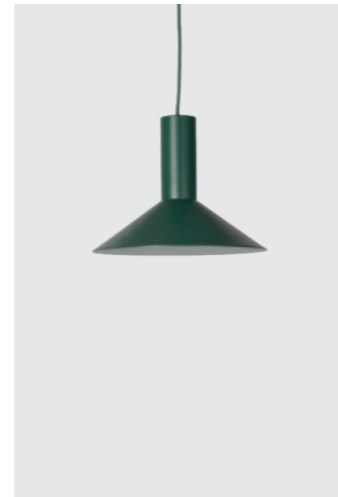

Formel, pendant, Ø26, black

Pendant lamp
5017-BLK

220~240V- 50/60Hz, E27 LED max. 12W
(bulb not included). Including metal, black
canopy. Black textile cord. CE, IP20.

MATERIALS: Aluminium, powder-coated,
textile
DIMENSIONS: Ø: 26, H: 20 (cm)
PACKSIZE: 1
DESIGN: Hans Due

EAN: 5 713487 062120

RRP: DKK 999.00
EUR 149.00
NOK 1,499.00
SEK 1,549.00

Formel, pendant, Ø26, white

Pendant lamp
5017-WHI

220~240V- 50/60Hz, E27 LED max. 12W
(bulb not included). Including metal, white
canopy. White textile cord. CE, IP20.

MATERIALS: Aluminium, powder-coated,
textile
DIMENSIONS: Ø: 26, H: 20 (cm)
PACKSIZE: 1
DESIGN: Hans Due

EAN: 5 713487 055849

RRP: DKK 999.00
EUR 149.00
NOK 1,499.00
SEK 1,549.00

Formel, pendant, Ø26, forest green

Pendant lamp
5017-FGR

220~240V- 50/60Hz, E27 LED max. 12W
(bulb not included). Including metal, forest
green canopy. Forest green textile cord.
CE, IP20.

MATERIALS: Aluminium, powder-coated,
textile
DIMENSIONS: Ø: 26, H: 20 (cm)
PACKSIZE: 1
DESIGN: Hans Due

EAN: 5 713487 062144

RRP: DKK 999.00
EUR 149.00
NOK 1,499.00
SEK 1,549.00