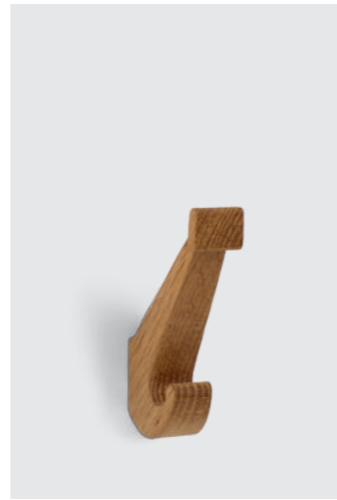

New

Mirror Box
Table mirror & jewelry box
7003-FSC

MATERIALS: FSC oak, mirror glass
DIMENSIONS: H: 5.2, W: 17, L: 32 (cm)
PACKSIZE: 4
DESIGN: Grounded Craftwork
EAN: 5 713487 062687
RRP: DKK 699.00
EUR 99.00
NOK 999.00
SEK 999.00

New

Satellite Mirror, Ø24
Table mirror
7001-FSC

MATERIALS: FSC oak, glass mirror
DIMENSIONS: Ø: 24, H: 16 (cm)
PACKSIZE: 2
DESIGN: Christoffer Skjøtt
EAN: 5 713487 062663
RRP: DKK 1,499.00
EUR 209.00
NOK 2,099.00
SEK 2,149.00

New

Satellite Mirror, Ø16
Table mirror
7002-FSC

MATERIALS: FSC oak, glass mirror
DIMENSIONS: Ø: 16, H: 10.7 (cm)
PACKSIZE: 4
DESIGN: Christoffer Skjøtt
EAN: 5 713487 054736
RRP: DKK 599.00
EUR 85.00
NOK 899.00
SEK 899.00

New

The School Hook
Coat hook
1032-FSC

MATERIALS: FSC oak
DIMENSIONS: H: 11, W: 2, L: 6.5 (cm)
PACKSIZE: 6
DESIGN: Nis Hauge
EAN: 5 713487 062984
RRP: DKK 99.00
EUR 15.00
NOK 149.00
SEK 149.00

New

Colosseum Square
Dish
1023

MATERIALS: Oak
DIMENSIONS: H: 2.7, W: 28, L: 28 (cm)
PACKSIZE: 3
DESIGN: Grounded Craftwork
EAN: 5 713487 000399
RRP: DKK 899.00
EUR 129.00
NOK 1,299.00
SEK 1,349.00

New

Colosseum Arena
Dish
1024

MATERIALS: Mahogany
DIMENSIONS: H: 2.7, W: 28, L: 56 (cm)
PACKSIZE: 3
DESIGN: Grounded Craftwork
EAN: 5 713487 000436
RRP: DKK 1,299.00
EUR 179.00
NOK 1,799.00
SEK 1,899.00

New

Colosseum Amfi
Dish
1022

MATERIALS: Walnut
DIMENSIONS: Ø: 28, H: 2.7 (cm)
PACKSIZE: 3
DESIGN: Grounded Craftwork
EAN: 5 713487 000412
RRP: DKK 899.00
EUR 129.00
NOK 1,299.00
SEK 1,349.00