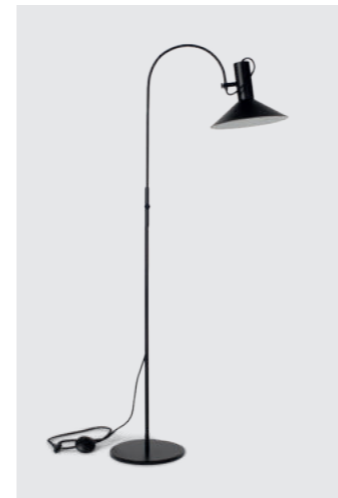

Formel, wall lamp, black

Wall lamp
5022-BLK

220-240V- 50/60Hz, E27 LED max. 12W (bulb not included). Black textile cord. CE, IP20.

MATERIALS: Aluminium, powder-coated, textile
DIMENSIONS: H: 74, W: 26, L: 37-48. (cm)
PACKSIZE: 1
DESIGN: Hans Due

EAN: 5 713487 062328

RRP: DKK 1,999.00
EUR 279.00
NOK 2,799.00
SEK 2,899.00

Formel, wall lamp, white

Wall lamp
5022-WHI

220-240V- 50/60Hz, E27 LED max. 12W (bulb not included). White textile cord. CE, IP20.

MATERIALS: Aluminium, powder-coated, textile
DIMENSIONS: H: 74, W: 26, L: 37-48. (cm)
PACKSIZE: 1
DESIGN: Hans Due

EAN: 5 713487 055948

RRP: DKK 1,999.00
EUR 279.00
NOK 2,799.00
SEK 2,899.00

Formel, table lamp, black

Table lamp
5021-BLK

220-240V- 50/60Hz, E27 LED max. 12W (bulb not included). Black textile cord. CE, IP20.

MATERIALS: Aluminium, powder-coated, textile
DIMENSIONS: H: 74, W: 26, L: 37-48. (cm)
PACKSIZE: 1
DESIGN: Hans Due

EAN: 5 713487 062281

RRP: DKK 1,999.00
EUR 279.00
NOK 2,799.00
SEK 2,899.00

Formel, table lamp, white

Table lamp
5021-WHI

220-240V- 50/60Hz, E27 LED max. 12W (bulb not included). White textile cord. CE, IP20.

MATERIALS: Aluminium, powder-coated, textile
DIMENSIONS: H: 74, W: 26, L: 37-48. (cm)
PACKSIZE: 1
DESIGN: Hans Due

EAN: 5 713487 055924

RRP: DKK 1,999.00
EUR 279.00
NOK 2,799.00
SEK 2,899.00

Formel, floor lamp, black

Floor lamp
5020-BLK

220-240V- 50/60Hz, E27 LED max. 12W (bulb not included). Black textile cord. CE, IP20.

MATERIALS: Aluminium, powder-coated, textile
DIMENSIONS: H: 105-151, W: 26, L: 48-60. (cm)
PACKSIZE: 1
DESIGN: Hans Due

EAN: 5 713487 062243

RRP: DKK 3,999.00
EUR 549.00
NOK 5,499.00
SEK 5,499.00

Formel, floor lamp, white

Floor lamp
5020-WHI

220-240V- 50/60Hz, E27 LED max. 12W (bulb not included). White textile cord. CE, IP20.

MATERIALS: Aluminium, powder-coated, textile
DIMENSIONS: H: 105-151, W: 26, L: 48-60. (cm)
PACKSIZE: 1
DESIGN: Hans Due

EAN: 5 713487 055900

RRP: DKK 3,999.00
EUR 549.00
NOK 5,499.00
SEK 5,499.00