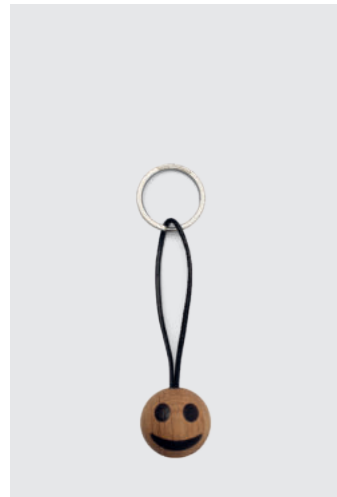

Smiley, keychain

Spring Emotions®, 2
8202-FSC

MATERIALS: FSC oak, stainless steel, leather
DIMENSIONS: H: 12.7, W: 3, L: 3 (cm)
PACKSIZE: 12
DESIGN: mencke&vagnby

EAN: 5 713487 061468

RRP: DKK 129.00
EUR 19.00
NOK 199.00
SEK 199.00

Heart Eyes, keychain

Spring Emotions®, 5
8205-FSC

MATERIALS: FSC oak, stainless steel, leather
DIMENSIONS: H: 12.7, W: 3, L: 3 (cm)
PACKSIZE: 12
DESIGN: mencke&vagnby

EAN: 5 713487 061505

RRP: DKK 129.00
EUR 19.00
NOK 199.00
SEK 199.00

Silly, keychain

Spring Emotions®, 9
8209-FSC

MATERIALS: FSC oak, stainless steel, leather
DIMENSIONS: H: 12.7, W: 3, L: 3 (cm)
PACKSIZE: 12
DESIGN: mencke&vagnby

EAN: 5 713487 061543

RRP: DKK 129.00
EUR 19.00
NOK 199.00
SEK 199.00

Care, keychain

Spring Emotions®, 10
8210-FSC

MATERIALS: FSC oak, stainless steel, leather
DIMENSIONS: H: 12.7, W: 3, L: 3 (cm)
PACKSIZE: 12
DESIGN: mencke&vagnby

EAN: 5 713487 061567

RRP: DKK 129.00
EUR 19.00
NOK 199.00
SEK 199.00