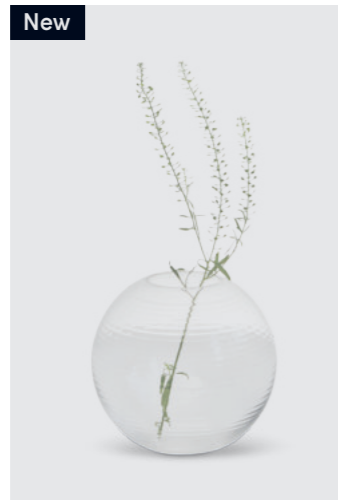

EAN: 5 713487 054453

RRP: DKK 149.00  
EUR 25.00  
NOK 229.00  
SEK 229.00

**Laine, oval vase**

Vase, clear  
7048

MATERIALS: Mouth blown glass  
DIMENSIONS: Ø: 14, H: 20 (cm)  
PACKSIZE: 3  
DESIGN: Samuli Helavuo