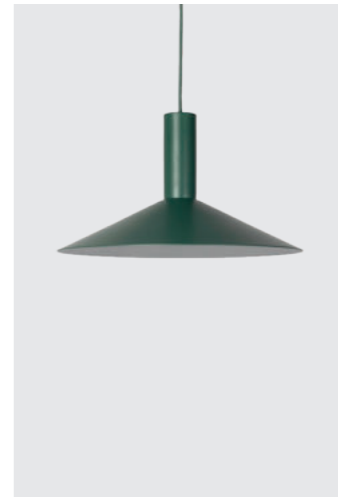

Formel, pendant, Ø40, black

Pendant lamp
5018-BLK

220~240V- 50/60Hz, E27 LED max. 12W
(bulb not included). Including metal, black
canopy. Black textile cord. CE, IP20.

MATERIALS: Aluminium, powder-coated,
textile
DIMENSIONS: Ø: 40, H: 23 (cm)
PACKSIZE: 1
DESIGN: Hans Due

EAN: 5 713487 062168

RRP: DKK 1,499.00
EUR 209.00
NOK 2,099.00
SEK 2,199.00

Formel, pendant, Ø40, white

Pendant lamp
5018-WHI

220~240V- 50/60Hz, E27 LED max. 12W
(bulb not included). Including metal, white
canopy. White textile cord. CE, IP20.

MATERIALS: Aluminium, powder-coated,
textile
DIMENSIONS: Ø: 40, H: 23 (cm)
PACKSIZE: 1
DESIGN: Hans Due

EAN: 5 713487 055863

RRP: DKK 1,499.00
EUR 209.00
NOK 2,099.00
SEK 2,199.00

Formel, pendant, Ø40, forest green

Pendant lamp
5018-FGR

220~240V- 50/60Hz, E27 LED max. 12W
(bulb not included). Including metal, forest
green canopy. Forest green textile cord.
CE, IP20.

MATERIALS: Aluminium, powder-coated,
textile
DIMENSIONS: Ø: 40, H: 23 (cm)
PACKSIZE: 1
DESIGN: Hans Due

EAN: 5 713487 062182

RRP: DKK 1,499.00
EUR 209.00
NOK 2,099.00
SEK 2,199.00