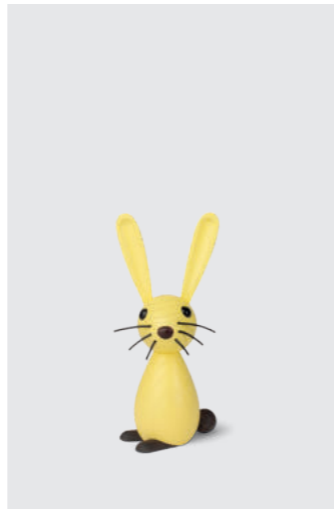

EAN: 5 713487 064728

RRP:	DKK	699.00
	EUR	99.00
	NOK	999.00
	SEK	999.00

**Jumper**  
Hare  
2028-FSC

MATERIALS: FSC oak, smoked oak, plastic, silicone  
DIMENSIONS: H: 16.6, W: 7.9, L: 7.3 (cm)  
PACKSIZE: 6  
DESIGN: mencke&vagnby