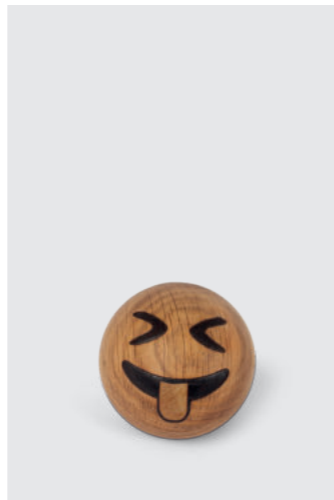

Care

Spring Emotions®, 10
8010-FSC

MATERIALS: FSC oak
DIMENSIONS: Ø: 7 (cm)
PACKSIZE: 6
DESIGN: mencke&vagnby

EAN: 5 713487 055719

RRP: DKK 99.00
EUR 15.00
NOK 149.00
SEK 149.00

Star Eyes

Spring Emotions®, 11
8011-FSC

MATERIALS: FSC oak
DIMENSIONS: Ø: 7 (cm)
PACKSIZE: 6
DESIGN: mencke&vagnby

EAN: 5 713487 060164

RRP: DKK 99.00
EUR 15.00
NOK 149.00
SEK 149.00

Cool

Spring Emotions®, 13
8013-FSC

MATERIALS: FSC oak
DIMENSIONS: Ø: 7 (cm)
PACKSIZE: 6
DESIGN: mencke&vagnby

EAN: 5 713487 060102

RRP: DKK 99.00
EUR 15.00
NOK 149.00
SEK 149.00

Squinting

Spring Emotions®, 14
8014-FSC

MATERIALS: FSC oak
DIMENSIONS: Ø: 7 (cm)
PACKSIZE: 6
DESIGN: mencke&vagnby

EAN: 5 713487 061628

RRP: DKK 99.00
EUR 15.00
NOK 149.00
SEK 149.00

Hug

Spring Emotions®, 15
8015-FSC

MATERIALS: FSC oak
DIMENSIONS: Ø: 7 (cm)
PACKSIZE: 6
DESIGN: mencke&vagnby

EAN: 5 713487 061642

RRP: DKK 99.00
EUR 15.00
NOK 149.00
SEK 149.00

Big Heart Eyes

Spring Emotions®, 5
8505-FSC

MATERIALS: FSC oak
DIMENSIONS: Ø: 12 (cm)
PACKSIZE: 6
DESIGN: mencke&vagnby

EAN: 5 713487 060188

RRP: DKK 499.00
EUR 69.00
NOK 699.00
SEK 749.00

Big Care

Spring Emotions®, 10
8510-FSC

MATERIALS: FSC oak
DIMENSIONS: Ø: 12 (cm)
PACKSIZE: 6
DESIGN: mencke&vagnby

EAN: 5 713487 061925

RRP: DKK 499.00
EUR 69.00
NOK 699.00
SEK 749.00