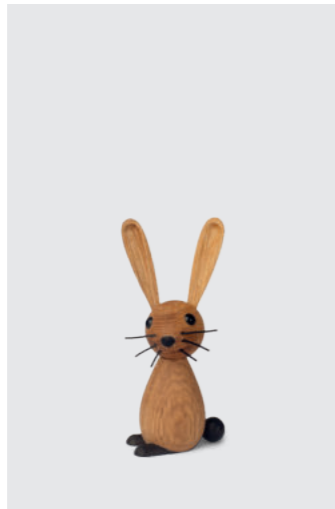

EAN: 5 713487 064728

RRP:	DKK	699.00
	EUR	99.00
	NOK	999.00
	SEK	999.00

**Jumper**  
Hare  
2028-FSC

MATERIALS: FSC oak, smoked oak, plastic, silicone  
DIMENSIONS: H: 16.6, W: 7.9, L: 7.3 (cm)  
PACKSIZE: 6  
DESIGN: mencke&vagnby