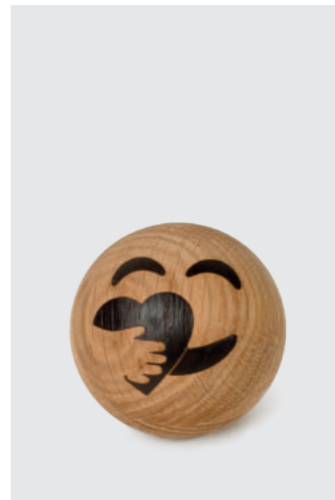

Care

Spring Emotions®, 10
8010-FSC

MATERIALS: FSC oak
DIMENSIONS: Ø: 7 (cm)
PACKSIZE: 6
DESIGN: mencke&vagnby

EAN: 5 713487 055719

RRP: DKK 99.00
EUR 15.00
NOK 149.00
SEK 149.00

Star Eyes

Spring Emotions®, 11
8011-FSC

MATERIALS: FSC oak
DIMENSIONS: Ø: 7 (cm)
PACKSIZE: 6
DESIGN: mencke&vagnby

EAN: 5 713487 060164

RRP: DKK 99.00
EUR 15.00
NOK 149.00
SEK 149.00

Cool

Spring Emotions®, 13
8013-FSC

MATERIALS: FSC oak
DIMENSIONS: Ø: 7 (cm)
PACKSIZE: 6
DESIGN: mencke&vagnby

EAN: 5 713487 060102

RRP: DKK 99.00
EUR 15.00
NOK 149.00
SEK 149.00

Squinting

Spring Emotions®, 14
8014-FSC

MATERIALS: FSC oak
DIMENSIONS: Ø: 7 (cm)
PACKSIZE: 6
DESIGN: mencke&vagnby

EAN: 5 713487 061628

RRP: DKK 99.00
EUR 15.00
NOK 149.00
SEK 149.00

Hug

Spring Emotions®, 15
8015-FSC

MATERIALS: FSC oak
DIMENSIONS: Ø: 7 (cm)
PACKSIZE: 6
DESIGN: mencke&vagnby

EAN: 5 713487 061642

RRP: DKK 99.00
EUR 15.00
NOK 149.00
SEK 149.00

Big Heart Eyes

Spring Emotions®, 5
8505-FSC

MATERIALS: FSC oak
DIMENSIONS: Ø: 12 (cm)
PACKSIZE: 6
DESIGN: mencke&vagnby

EAN: 5 713487 060188

RRP: DKK 499.00
EUR 69.00
NOK 699.00
SEK 749.00

Big Care

Spring Emotions®, 10
8510-FSC

MATERIALS: FSC oak
DIMENSIONS: Ø: 12 (cm)
PACKSIZE: 6
DESIGN: mencke&vagnby

EAN: 5 713487 061925

RRP: DKK 499.00
EUR 69.00
NOK 699.00
SEK 749.00