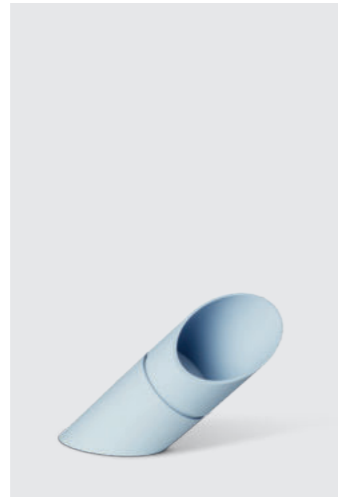

Phister, black

Portable lamp
5024-BLK

LED, 3000K Constant light, 3W, USB-C. CE approved. IP20. 8 hours charging time. At least 15 hours working time. Dimmable.

MATERIALS: Recycled ABS plastic
DIMENSIONS: H: 13, W: 9, L: 24.5 (cm)
PACKSIZE: 6
DESIGN: Hans Due

EAN: 5 713487 055986

RRP: DKK 999.00
EUR 149.00
NOK 1,499.00
SEK 1,499.00

Phister, sky blue

Portable lamp
5024-SBL

LED, 3000K Constant light, 3W, USB-C. CE approved. IP20. 8 hours charging time. At least 15 hours working time. Dimmable.

MATERIALS: Recycled ABS plastic
DIMENSIONS: H: 13, W: 9, L: 24.5 (cm)
PACKSIZE: 6
DESIGN: Hans Due

EAN: 5 713487 055962

RRP: DKK 999.00
EUR 149.00
NOK 1,499.00
SEK 1,499.00

Phister, sand

Portable lamp
5024-SAN

LED, 3000K Constant light, 3W, USB-C. CE approved. IP20. 8 hours charging time. At least 15 hours working time. Dimmable.

MATERIALS: Recycled ABS plastic
DIMENSIONS: H: 13, W: 9, L: 24.5 (cm)
PACKSIZE: 6
DESIGN: Hans Due

EAN: 5 713487 062403

RRP: DKK 999.00
EUR 149.00
NOK 1,499.00
SEK 1,499.00

Phister, dusty green

Portable lamp
5024-DGR

LED, 3000K Constant light, 3W, USB-C. CE approved. IP20. 8 hours charging time. At least 15 hours working time. Dimmable.

MATERIALS: Recycled ABS plastic
DIMENSIONS: H: 13, W: 9, L: 24.5 (cm)
PACKSIZE: 6
DESIGN: Hans Due

EAN: 5 713487 062427

RRP: DKK 999.00
EUR 149.00
NOK 1,499.00
SEK 1,499.00

Phister, dusty red

Portable lamp
5024-DRE

LED, 3000K Constant light, 3W, USB-C. CE approved. IP20. 8 hours charging time. At least 15 hours working time. Dimmable.

MATERIALS: Recycled ABS plastic
DIMENSIONS: H: 13, W: 9, L: 24.5 (cm)
PACKSIZE: 6
DESIGN: Hans Due

EAN: 5 713487 062380

RRP: DKK 999.00
EUR 149.00
NOK 1,499.00
SEK 1,499.00