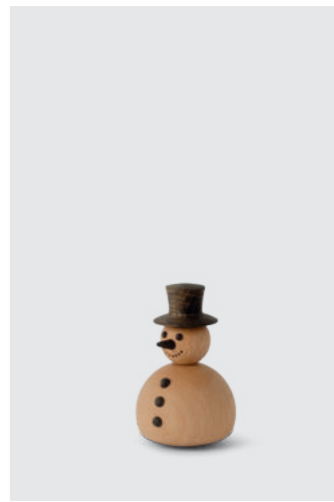

The Graduation Cap, bordeaux
Cap, original by C.L. Seifert
2020-FSC

MATERIALS: FSC beech, black elastic cord (two lengths)
DIMENSIONS: Ø: 2.7, H: 1 (cm)
PACKSIZE: 48
DESIGN: C.L. Seifert

EAN: 5 713487 054835

RRP:	DKK	149.00
	EUR	20.00
	NOK	195.00
	SEK	199.00

The Graduation Cap, blue
Cap, original by C.L. Seifert
2021-FSC

MATERIALS: FSC beech, black elastic cord (two lengths)
DIMENSIONS: Ø: 2.7, H: 1 (cm)
PACKSIZE: 48
DESIGN: C.L. Seifert

EAN: 5 713487 054859

RRP:	DKK	149.00
	EUR	20.00
	NOK	195.00
	SEK	199.00

Roligan Set
Danish cap and scarf
2036-FSC

MATERIALS: FSC beech, polyester, black elastic cord (two lengths)
DIMENSIONS: Cap: H: 2, W: 4, L: 5 (cm)
Scarf: H: 0.3, W: 2.7, L: 34 (cm)
PACKSIZE: 24
DESIGN: Spring Copenhagen

EAN: 5 713487 060232

RRP:	DKK	149.00
	EUR	20.00
	NOK	195.00
	SEK	199.00

The Christmas Hat
Hat
2033

MATERIALS: Beech, black elastic cord (two lengths)
DIMENSIONS: Ø: 2.7, H: 3.2 (cm)
PACKSIZE: 48
DESIGN: Spring Copenhagen

EAN: 5 713487 055757

RRP:	DKK	99.00
	EUR	15.00
	NOK	149.00
	SEK	149.00

The Christmas Tree
Tumbler
1052

MATERIALS: Beech, walnut
DIMENSIONS: Ø: 8.4, H: 15.8 (cm)
PACKSIZE: 6
DESIGN: Thor Høy

EAN: 5 713487 050424

RRP:	DKK	299.00
	EUR	44.00
	NOK	449.00
	SEK	449.00

The Three Christmas Trees
Christmas trees
2004-FSC

MATERIALS: FSC beech, FSC stained oak
DIMENSIONS: Ø: 6.6, H: 12 - Ø: 5, H: 9.2 - Ø: 3.5, H: 6.4
PACKSIZE: 6
DESIGN: Thor Høy

EAN: 5 713487 064483

RRP:	DKK	499.00
	EUR	69.00
	NOK	699.00
	SEK	749.00

The Snowman
Tumbler
1053-FSC

MATERIALS: FSC beech, FSC stained oak
DIMENSIONS: Ø: 8.8, H: 14.2 (cm)
PACKSIZE: 6
DESIGN: Thor Høy

EAN: 5 713487 065657

RRP:	DKK	349.00
	EUR	50.00
	NOK	499.00
	SEK	549.00

The Snowman, small
Snowman
2064-FSC

MATERIALS: FSC beech, FSC stained oak
DIMENSIONS: Ø: 5.8, H: 9.4 (cm)
PACKSIZE: 6
DESIGN: Thor Høy

EAN: 5 713487 061802

RRP:	DKK	199.00
	EUR	30.00
	NOK	299.00
	SEK	299.00