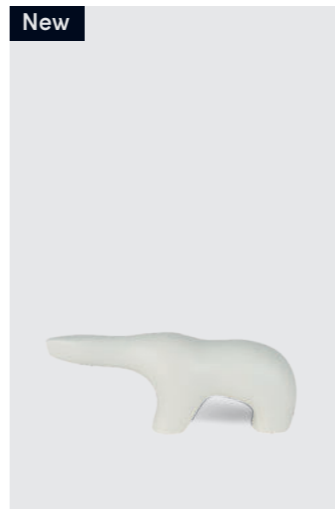

The Swan

Swan
2043-FSC

MATERIALS: FSC oak, FSC Smoked oak, FSC beech, plastic
DIMENSIONS: H: 19, W: 8, L: 20.5 (cm)
PACKSIZE: 6
DESIGN: Jimmy Kessler

EAN: 5 713487 060836

RRP: DKK 699.00
EUR 99.00
NOK 999.00
SEK 999.00

The Cygnet

Cygnets
2063-FSC

MATERIALS: FSC oak, FSC smoked oak, FSC beech, plastic
DIMENSIONS: H: 13.2, W: 5.5, L: 12 (cm)
PACKSIZE: 6
DESIGN: Jimmy Kessler

EAN: 5 713487 061727

RRP: DKK 499.00
EUR 69.00
NOK 699.00
SEK 749.00

The Swan, white

Swan
2042-FSC

MATERIALS: FSC ash, FSC smoked oak, FSC beech, plastic
DIMENSIONS: H: 19, W: 8, L: 20.5 (cm)
PACKSIZE: 6
DESIGN: Jimmy Kessler

EAN: 5 713487 060812

RRP: DKK 599.00
EUR 85.00
NOK 899.00
SEK 899.00

The Cygnet, white

Cygnets
2062-FSC

MATERIALS: FSC ash, FSC smoked oak, FSC beech, plastic
DIMENSIONS: H: 13.2, W: 5.5, L: 12 (cm)
PACKSIZE: 6
DESIGN: Jimmy Kessler

EAN: 5 713487 061703

RRP: DKK 399.00
EUR 59.00
NOK 599.00
SEK 599.00

The Polar Bear

Polar bear
2003-FSC

MATERIALS: FSC oak
DIMENSIONS: H: 9.8, W: 7.6, L: 26 (cm)
PACKSIZE: 6
DESIGN: Arne Tjomsland (1915-1970)

EAN: 5 713487 063561

RRP: DKK 899.00
EUR 129.00
NOK 1,299.00
SEK 1,349.00

The Polar Bear, white

Polar bear
2002-FSC

MATERIALS: FSC Beech
DIMENSIONS: H: 9.8, W: 7.6, L: 26 (cm)
PACKSIZE: 6
DESIGN: Arne Tjomsland (1915-1970)

EAN: 5 713487 063547

RRP: DKK 899.00
EUR 129.00
NOK 1,299.00
SEK 1,349.00

Soulmates

Swallows
2058-FSC

MATERIALS: FSC oak, FSC carbonized ash, plastic
DIMENSIONS: H: 7, W: 5, L: 14 (cm)
PACKSIZE: 6
DESIGN: mencke&vagnby

EAN: 5 713487 061413

RRP: DKK 599.00
EUR 85.00
NOK 899.00
SEK 899.00

Slowly

Tortoise
2047-FSC

MATERIALS: FSC oak, FSC carbonized ash, plastic
DIMENSIONS: H: 7, W: 9, L: 14 (cm)
PACKSIZE: 6
DESIGN: Chresten Sommer

EAN: 5 713487 061185

RRP: DKK 499.00
EUR 69.00
NOK 699.00
SEK 749.00