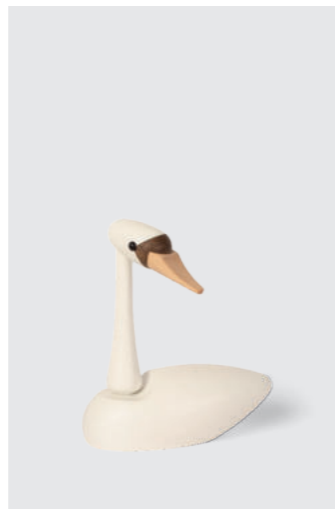

The Swan

Swan
2043-FSC

MATERIALS: FSC oak, FSC Smoked oak, FSC beech, plastic
DIMENSIONS: H: 19, W: 8, L: 20.5 (cm)
PACKSIZE: 6
DESIGN: Jimmy Kessler

EAN: 5 713487 060836

RRP: DKK 699.00
EUR 99.00
NOK 999.00
SEK 999.00

The Cygnet

Cygnets
2063-FSC

MATERIALS: FSC oak, FSC smoked oak, FSC beech, plastic
DIMENSIONS: H: 13.2, W: 5.5, L: 12 (cm)
PACKSIZE: 6
DESIGN: Jimmy Kessler

EAN: 5 713487 061727

RRP: DKK 499.00
EUR 69.00
NOK 699.00
SEK 749.00

The Swan, white

Swan
2042-FSC

MATERIALS: FSC ash, FSC smoked oak, FSC beech, plastic
DIMENSIONS: H: 19, W: 8, L: 20.5 (cm)
PACKSIZE: 6
DESIGN: Jimmy Kessler

EAN: 5 713487 060812

RRP: DKK 599.00
EUR 85.00
NOK 899.00
SEK 899.00

The Cygnet, white

Cygnets
2062-FSC

MATERIALS: FSC ash, FSC smoked oak, FSC beech, plastic
DIMENSIONS: H: 13.2, W: 5.5, L: 12 (cm)
PACKSIZE: 6
DESIGN: Jimmy Kessler

EAN: 5 713487 061703

RRP: DKK 399.00
EUR 59.00
NOK 599.00
SEK 599.00

The Polar Bear

Polar bear
2003-FSC

MATERIALS: FSC oak
DIMENSIONS: H: 9.8, W: 7.6, L: 26 (cm)
PACKSIZE: 6
DESIGN: Arne Tjomsland (1915-1970)

EAN: 5 713487 063561

RRP: DKK 899.00
EUR 129.00
NOK 1,299.00
SEK 1,349.00

The Polar Bear, white

Polar bear
2002-FSC

MATERIALS: FSC Beech
DIMENSIONS: H: 9.8, W: 7.6, L: 26 (cm)
PACKSIZE: 6
DESIGN: Arne Tjomsland (1915-1970)

EAN: 5 713487 063547

RRP: DKK 899.00
EUR 129.00
NOK 1,299.00
SEK 1,349.00

Soulmates

Swallows
2058-FSC

MATERIALS: FSC oak, FSC carbonized ash, plastic
DIMENSIONS: H: 7, W: 5, L: 14 (cm)
PACKSIZE: 6
DESIGN: mencke&vagnby

EAN: 5 713487 061413

RRP: DKK 599.00
EUR 85.00
NOK 899.00
SEK 899.00

Slowly

Tortoise
2047-FSC

MATERIALS: FSC oak, FSC carbonized ash, plastic
DIMENSIONS: H: 7, W: 9, L: 14 (cm)
PACKSIZE: 6
DESIGN: Chresten Sommer

EAN: 5 713487 061185

RRP: DKK 499.00
EUR 69.00
NOK 699.00
SEK 749.00