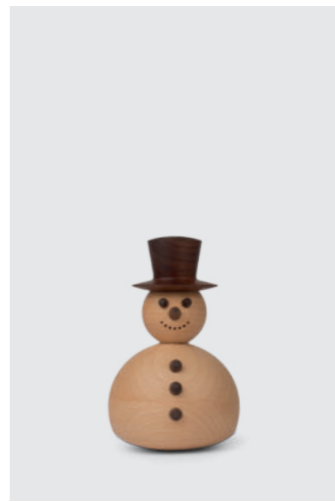

The Graduation Cap, bordeaux
Cap, original by C.L. Seifert
2020-FSC

MATERIALS: FSC beech, black elastic cord (two lengths)
DIMENSIONS: Ø: 2.7, H: 1 (cm)
PACKSIZE: 48
DESIGN: C.L. Seifert

EAN: 5 713487 054835

RRP:	DKK	149.00
	EUR	20.00
	NOK	195.00
	SEK	199.00

The Graduation Cap, blue
Cap, original by C.L. Seifert
2021-FSC

MATERIALS: FSC beech, black elastic cord (two lengths)
DIMENSIONS: Ø: 2.7, H: 1 (cm)
PACKSIZE: 48
DESIGN: C.L. Seifert

EAN: 5 713487 054859

RRP:	DKK	149.00
	EUR	20.00
	NOK	195.00
	SEK	199.00

Roligan Set
Danish cap and scarf
2036-FSC

MATERIALS: FSC beech, polyester, black elastic cord (two lengths)
DIMENSIONS: Cap: H: 2, W: 4, L: 5 (cm)
Scarf: H: 0.3, W: 2.7, L: 34 (cm)
PACKSIZE: 24
DESIGN: Spring Copenhagen

EAN: 5 713487 060232

RRP:	DKK	149.00
	EUR	20.00
	NOK	195.00
	SEK	199.00

The Christmas Hat
Hat
2033

MATERIALS: Beech, black elastic cord (two lengths)
DIMENSIONS: Ø: 2.7, H: 3.2 (cm)
PACKSIZE: 48
DESIGN: Spring Copenhagen

EAN: 5 713487 055757

RRP:	DKK	99.00
	EUR	15.00
	NOK	149.00
	SEK	149.00

The Christmas Tree
Tumbler
1052

MATERIALS: Beech, walnut
DIMENSIONS: Ø: 8.4, H: 15.8 (cm)
PACKSIZE: 6
DESIGN: Thor Høy

EAN: 5 713487 050424

RRP:	DKK	299.00
	EUR	44.00
	NOK	449.00
	SEK	449.00

The Three Christmas Trees
Christmas trees
2004-FSC

MATERIALS: FSC beech, FSC stained oak
DIMENSIONS: Ø: 6.6, H: 12 - Ø: 5, H: 9.2 - Ø: 3.5, H: 6.4
PACKSIZE: 6
DESIGN: Thor Høy

EAN: 5 713487 064483

RRP:	DKK	499.00
	EUR	69.00
	NOK	699.00
	SEK	749.00

The Snowman
Tumbler
1053-FSC

MATERIALS: FSC beech, FSC stained oak
DIMENSIONS: Ø: 8.8, H: 14.2 (cm)
PACKSIZE: 6
DESIGN: Thor Høy

EAN: 5 713487 065657

RRP:	DKK	349.00
	EUR	50.00
	NOK	499.00
	SEK	549.00

The Snowman, small
Snowman
2064-FSC

MATERIALS: FSC beech, FSC stained oak
DIMENSIONS: Ø: 5.8, H: 9.4 (cm)
PACKSIZE: 6
DESIGN: Thor Høy

EAN: 5 713487 061802

RRP:	DKK	199.00
	EUR	30.00
	NOK	299.00
	SEK	299.00