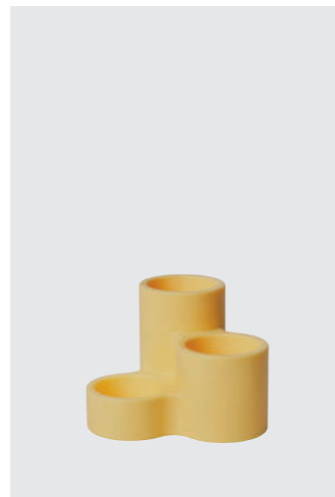

Circles, ruby red

Organizer
7033
MATERIALS: Silicone
DIMENSIONS: H: 11.5, W: 16, L: 16 (cm)
PACKSIZE: 4
DESIGN: Thor Høy
EAN: 5 713487 064001

RRP: DKK 299.00
EUR 44.00
NOK 449.00
SEK 449.00

Circles, sand

Organizer
7024
MATERIALS: Silicone
DIMENSIONS: H: 11.5, W: 16, L: 16 (cm)
PACKSIZE: 4
DESIGN: Thor Høy
EAN: 5 713487 063684

RRP: DKK 299.00
EUR 44.00
NOK 449.00
SEK 449.00

Circles, pale yellow

Organizer
7034
MATERIALS: Silicone
DIMENSIONS: H: 11.5, W: 16, L: 16 (cm)
PACKSIZE: 4
DESIGN: Thor Høy
EAN: 5 713487 064025

RRP: DKK 299.00
EUR 44.00
NOK 449.00
SEK 449.00

Circles, iron grey

Organizer
7025
MATERIALS: Silicone
DIMENSIONS: H: 11.5, W: 16, L: 16 (cm)
PACKSIZE: 4
DESIGN: Thor Høy
EAN: 5 713487 063707

RRP: DKK 299.00
EUR 44.00
NOK 449.00
SEK 449.00

Circles, sky blue

Organizer
7026
MATERIALS: Silicone
DIMENSIONS: H: 11.5, W: 16, L: 16 (cm)
PACKSIZE: 4
DESIGN: Thor Høy
EAN: 5 713487 063721

RRP: DKK 299.00
EUR 44.00
NOK 449.00
SEK 449.00

Colonna, sand

Bookends
7040
MATERIALS: Travertine, cork
DIMENSIONS: Small: Ø: 7, H: 16 (cm)
Large: Ø: 7, H: 19 (cm)
PACKSIZE: 4
DESIGN: Omayra Maymó
EAN: 5 713487 064520

RRP: DKK 899.00
EUR 129.00
NOK 1,299.00
SEK 1,299.00