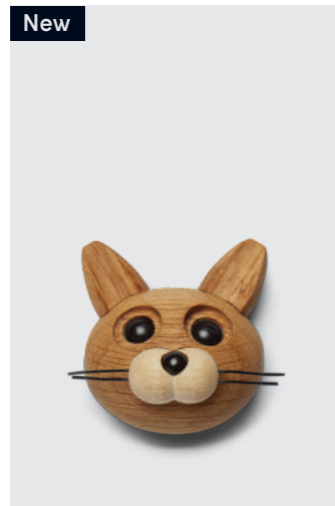

Magnetic Happy

Magnet
2081-FSC

MATERIALS: FSC oak, FSC maple, FSC carbonized ash, leather, magnet, plastic
DIMENSIONS: H: 5, W: 7, L: 4.2 (cm)
PACKSIZE: 6
DESIGN: Chresten Sommer

EAN: 5 713487 064742

RRP:	DKK	149.00
	EUR	25.00
	NOK	229.00
	SEK	229.00

Magnetic Lucky

Magnet
2082-FSC

MATERIALS: FSC oak, FSC maple, magnet, plastic, silicone
DIMENSIONS: H: 6.2, W: 5.8, L: 4.1 (cm)
PACKSIZE: 6
DESIGN: Chresten Sommer

EAN: 5 713487 064766

RRP:	DKK	149.00
	EUR	25.00
	NOK	229.00
	SEK	229.00

Magnetic Matilda

Magnet
2083-FSC

MATERIALS: FSC oak, FSC maple, plastic, magnet
DIMENSIONS: H: 5.6, W: 8.8, L: 3.7 (cm)
PACKSIZE: 6
DESIGN: Chresten Sommer

EAN: 5 713487 064780

RRP:	DKK	149.00
	EUR	25.00
	NOK	229.00
	SEK	229.00

Magnetic Spirit

Magnet
2084-FSC

MATERIALS: FSC oak, FSC maple, plastic, magnet
DIMENSIONS: H: 8.2, W: 8, L: 4.3 (cm)
PACKSIZE: 6
DESIGN: Chresten Sommer

EAN: 5 713487 064803

RRP:	DKK	149.00
	EUR	25.00
	NOK	229.00
	SEK	229.00

Hanging Happy

Wall decoration
2079-FSC

MATERIALS: FSC oak, FSC maple, FSC carbonized ash, leather, plastic
DIMENSIONS: H: 22.2, W: 11.3, L: 3.6 (cm)
PACKSIZE: 4
DESIGN: Chresten Sommer

EAN: 5 713487 064704

RRP:	DKK	699.00
	EUR	99.00
	NOK	999.00
	SEK	999.00

Hanging Lucky

Wall decoration
2080-FSC

MATERIALS: FSC oak, FSC maple, plastic, silicone
DIMENSIONS: H: 23.5, W: 12.7, L: 3 (cm)
PACKSIZE: 4
DESIGN: Chresten Sommer

EAN: 5 713487 064728

RRP:	DKK	699.00
	EUR	99.00
	NOK	999.00
	SEK	999.00