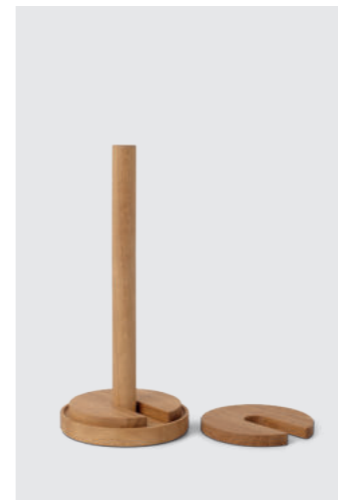

The Salt Egg

Salt cellar
1009

MATERIALS: Ash
DIMENSIONS: H: 6, W: 6, L: 10 (cm)
PACKSIZE: 6
DESIGN: Sven Erik Tonn-Petersen (1925-2004) / Tonn-P

EAN: 5 713487 000092

RRP: DKK 499.00
EUR 69.00
NOK 699.00
SEK 749.00

Tipsy, wine stopper

Wine stopper
1018-FSC

MATERIALS: FSC oak, natural rubber
DIMENSIONS: Ø: 5, H: 8 (cm)
PACKSIZE: 6
DESIGN: FaPrik

EAN: 5 713487 063080

RRP: DKK 199.00
EUR 30.00
NOK 299.00
SEK 299.00

Tipsy, corkscrew

Corkscrew
1033

MATERIALS: Oak, walnut, stainless steel
DIMENSIONS: Ø: 6.3, H: 11.2 (cm)
PACKSIZE: 6
DESIGN: FaPrik

EAN: 5 713487 050820

RRP: DKK 199.00
EUR 30.00
NOK 299.00
SEK 299.00

Clumsy Hans

Small trivet
1004

MATERIALS: Oak, black elastic textile cord
DIMENSIONS: H: 2, W: 9, L: 20 (cm)
PACKSIZE: 12
DESIGN: Nis Hauge

EAN: 5 713487 000122

RRP: DKK 249.00
EUR 39.00
NOK 399.00
SEK 399.00

Lucky Trivets

Trivets (2 pcs)
2065-FSC

MATERIALS: FSC oak
DIMENSIONS: Ø: 20, H: 0.9 (cm)
PACKSIZE: 6
DESIGN: mencke&vagnby

EAN: 5 713487 061826

RRP: DKK 249.00
EUR 39.00
NOK 399.00
SEK 399.00

STACK

Kitchen roll holder & trivets (2 pcs)
2038-FSC

MATERIALS: FSC oak
DIMENSIONS: Ø: 16, H: 35 (cm)
PACKSIZE: 6
DESIGN: Benjamin Hansen

EAN: 5 713487 060720

RRP: DKK 349.00
EUR 50.00
NOK 499.00
SEK 549.00

Double Up, carafe & vase

Carafe & vase, 1.0L
1082

MATERIALS: Mouth blown glass
DIMENSIONS: H: 26, Ø: 11 (cm)
PACKSIZE: 6
DESIGN: Troels Øder Hansen

EAN: 5 713487 002645

RRP: DKK 199.00
EUR 30.00
NOK 299.00
SEK 299.00

Double Up, glasses

Drinking glasses, 0.2L (2pcs)
1089

MATERIALS: Mouth blown glass
DIMENSIONS: Ø: 9.2, H: 6 (cm)
PACKSIZE: 6
DESIGN: Troels Øder Hansen

EAN: 5 713487 003031

RRP: DKK 129.00
EUR 19.00
NOK 199.00
SEK 199.00