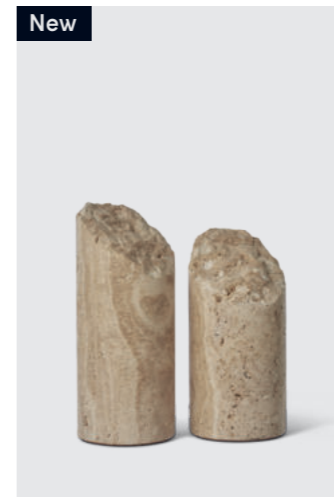

Circles, ruby red

Organizer
7033
MATERIALS: Silicone
DIMENSIONS: H: 11.5, W: 16, L: 16 (cm)
PACKSIZE: 4
DESIGN: Thor Høy
EAN: 5 713487 064001

RRP: DKK 299.00
EUR 44.00
NOK 449.00
SEK 449.00

Circles, sand

Organizer
7024
MATERIALS: Silicone
DIMENSIONS: H: 11.5, W: 16, L: 16 (cm)
PACKSIZE: 4
DESIGN: Thor Høy
EAN: 5 713487 063684

RRP: DKK 299.00
EUR 44.00
NOK 449.00
SEK 449.00

Circles, pale yellow

Organizer
7034
MATERIALS: Silicone
DIMENSIONS: H: 11.5, W: 16, L: 16 (cm)
PACKSIZE: 4
DESIGN: Thor Høy
EAN: 5 713487 064025

RRP: DKK 299.00
EUR 44.00
NOK 449.00
SEK 449.00

Circles, iron grey

Organizer
7025
MATERIALS: Silicone
DIMENSIONS: H: 11.5, W: 16, L: 16 (cm)
PACKSIZE: 4
DESIGN: Thor Høy
EAN: 5 713487 063707

RRP: DKK 299.00
EUR 44.00
NOK 449.00
SEK 449.00

Circles, sky blue

Organizer
7026
MATERIALS: Silicone
DIMENSIONS: H: 11.5, W: 16, L: 16 (cm)
PACKSIZE: 4
DESIGN: Thor Høy
EAN: 5 713487 063721

RRP: DKK 299.00
EUR 44.00
NOK 449.00
SEK 449.00

Colonna, sand

Bookends
7040
MATERIALS: Travertine, cork
DIMENSIONS: Small: Ø: 7, H: 16 (cm)
Large: Ø: 7, H: 19 (cm)
PACKSIZE: 4
DESIGN: Omayra Maymó
EAN: 5 713487 064520

RRP: DKK 899.00
EUR 129.00
NOK 1,299.00
SEK 1,299.00