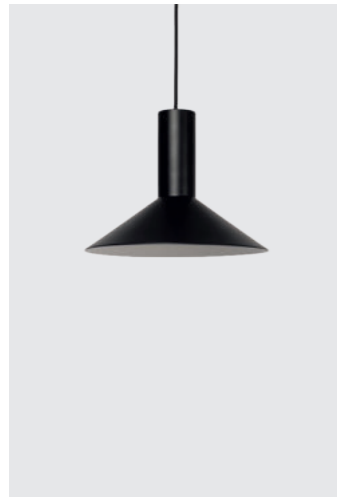

Formel, pendant, Ø26, black

Pendant lamp
5017-BLK

220~240V- 50/60Hz, E27 LED max. 12W
(bulb not included). Including metal, black
canopy. Black textile cord. CE, IP20.

MATERIALS: Aluminium, powder-coated,
textile
DIMENSIONS: Ø: 26, H: 20 (cm)
PACKSIZE: 1
DESIGN: Hans Due

EAN: 5 713487 062120

RRP: DKK 999.00
EUR 149.00
NOK 1,499.00
SEK 1,549.00

Formel, pendant, Ø26, white

Pendant lamp
5017-WHI

220~240V- 50/60Hz, E27 LED max. 12W
(bulb not included). Including metal, white
canopy. White textile cord. CE, IP20.

MATERIALS: Aluminium, powder-coated,
textile
DIMENSIONS: Ø: 26, H: 20 (cm)
PACKSIZE: 1
DESIGN: Hans Due

EAN: 5 713487 055849

RRP: DKK 999.00
EUR 149.00
NOK 1,499.00
SEK 1,549.00

Formel, pendant, Ø26, forest green

Pendant lamp
5017-FGR

220~240V- 50/60Hz, E27 LED max. 12W
(bulb not included). Including metal, forest
green canopy. Forest green textile cord.
CE, IP20.

MATERIALS: Aluminium, powder-coated,
textile
DIMENSIONS: Ø: 26, H: 20 (cm)
PACKSIZE: 1
DESIGN: Hans Due

EAN: 5 713487 062144

RRP: DKK 999.00
EUR 149.00
NOK 1,499.00
SEK 1,549.00