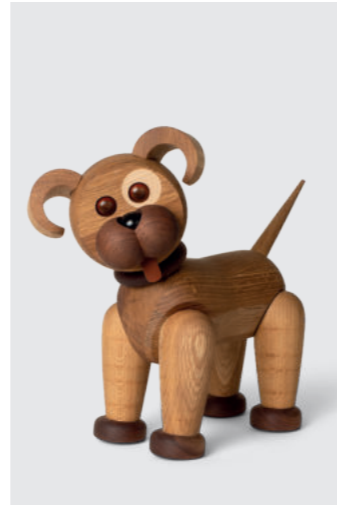

Happy

Dog
2010

MATERIALS: Oak, walnut, ash, leather, plastic
DIMENSIONS: H: 13.5, W: 5.5, L: 13 (cm)
PACKSIZE: 6
DESIGN: Chresten Sommer

EAN: 5 713487 051087

RRP: DKK 499.00
EUR 69.00
NOK 699.00
SEK 749.00

Woody

Standing puppy
2022

MATERIALS: Oak, walnut, ash, leather, plastic
DIMENSIONS: H: 10.7, W: 4.4, L: 9 (cm)
PACKSIZE: 6
DESIGN: Chresten Sommer

EAN: 5 713487 055436

RRP: DKK 369.00
EUR 55.00
NOK 549.00
SEK 549.00

Coco

Lying puppy
2023

MATERIALS: Oak, walnut, ash, leather, plastic
DIMENSIONS: H: 7, W: 5.7, L: 10 (cm)
PACKSIZE: 6
DESIGN: Chresten Sommer

EAN: 5 713487 055450

RRP: DKK 369.00
EUR 55.00
NOK 549.00
SEK 549.00

Big Happy

Dog
2029-FSC

MATERIALS: FSC oak, FSC smoked oak, FSC maple, FSC beech, leather
DIMENSIONS: H: 37.8 W: 20, L: 37.3 (cm)
PACKSIZE: 1
DESIGN: Chresten Sommer

EAN: 5 713487 062748

RRP: DKK 4,999.00
EUR 699.00
NOK 6,999.00
SEK 6,999.00

Lucky

Cat
2018

MATERIALS: Oak, maple, plastic, silicone
DIMENSIONS: H: 15.9, W: 6.1, L: 10 (cm)
PACKSIZE: 6
DESIGN: Chresten Sommer

EAN: 5 713487 054491

RRP: DKK 499.00
EUR 69.00
NOK 699.00
SEK 749.00

Hope

Lying kitten
2026-FSC

MATERIALS: FSC oak, FSC maple, plastic
DIMENSIONS: H: 6, W: 4.5, L: 9.8 (cm)
PACKSIZE: 6
DESIGN: Chresten Sommer

EAN: 5 713487 062885

RRP: DKK 369.00
EUR 55.00
NOK 549.00
SEK 549.00

Faith

Standing kitten
2025-FSC

MATERIALS: FSC oak, FSC maple, plastic
DIMENSIONS: H: 9.5, W: 4, L: 7 (cm)
PACKSIZE: 6
DESIGN: Chresten Sommer

EAN: 5 713487 062861

RRP: DKK 369.00
EUR 55.00
NOK 549.00
SEK 549.00

Big Lucky

Cat
2032-FSC

MATERIALS: FSC Oak, FSC maple, FSC beech
DIMENSIONS: H: 42, W: 20, L: 22 (cm)
PACKSIZE: 1
DESIGN: Chresten Sommer

EAN: 5 713487 062762

RRP: DKK 3,999.00
EUR 549.00
NOK 5,499.00
SEK 5,499.00