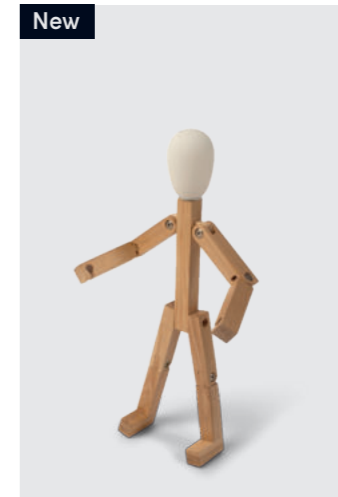

New

Ember, charcoal

Portable table lamp
5025

LED, 2700K Constant light, 1W, Micro USB. CE approved. IP20. 8-9 hours charging time. At least 12-15 hours working time. Dimmable.

MATERIALS: Opal glass, powder-coated aluminum & 150cm magnetic chargin black textile cord
DIMENSIONS: Ø: 15.5, H: 23 (cm)
PACKSIZE: 4
DESIGN: mencke&vagnby

EAN: 5 713487 060621

RRP: DKK 999.00
EUR 149.00
NOK 1,499.00
SEK 1,499.00

Ember, sand

Portable table lamp
5027

LED, 2700K Constant light, 1W, Micro USB. CE approved. IP20. 8-9 hours charging time. At least 12-15 hours working time. Dimmable.

MATERIALS: Opal glass, powder-coated aluminum & 150cm magnetic chargin black textile cord
DIMENSIONS: Ø: 15.5, H: 23 (cm)
PACKSIZE: 4
DESIGN: mencke&vagnby

EAN: 5 713487 060898

RRP: DKK 999.00
EUR 149.00
NOK 1,499.00
SEK 1,499.00

Ember, sky blue

Portable table lamp
5028

LED, 2700K Constant light, 1W, Micro USB. CE approved. IP20. 8-9 hours charging time. At least 12-15 hours working time. Dimmable.

MATERIALS: Opal glass, powder-coated aluminum & 150cm magnetic chargin black textile cord
DIMENSIONS: Ø: 15.5, H: 23 (cm)
PACKSIZE: 4
DESIGN: mencke&vagnby

EAN: 5 713487 060911

RRP: DKK 999.00
EUR 149.00
NOK 1,499.00
SEK 1,499.00

Ember, pale yellow

Portable table lamp
5029

LED, 2700K Constant light, 1W, Micro USB. CE approved. IP20. 8-9 hours charging time. At least 12-15 hours working time. Dimmable.

MATERIALS: Opal glass, powder-coated aluminum & 150cm magnetic chargin black textile cord
DIMENSIONS: Ø: 15.5, H: 23 (cm)
PACKSIZE: 4
DESIGN: mencke&vagnby

EAN: 5 713487 060935

RRP: DKK 999.00
EUR 149.00
NOK 1,499.00
SEK 1,499.00

Spring Snowball, Ø11

Portable table lamp
5005

LED, 2700K Constant light, 1W, USB. CE approved 3 hours charging time. At least 10 hours working time. Dimmable.

MATERIALS: Beech, frosted glass
DIMENSIONS: Ø: 11, H: 11 (cm)
PACKSIZE: 4
DESIGN: mencke&vagnby

EAN: 5 713487 053166

RRP: DKK 499.00
EUR 69.00
NOK 699.00
SEK 749.00

Spring Snowball, Ø15

Portable table lamp
5016

LED, 2700K Constant light, 1W, USB. CE approved. 3 hours charging time. At least 10 hours working time. Dimmable.

MATERIALS: Beech, frosted glass
DIMENSIONS: Ø: 15, H: 13 (cm)
PACKSIZE: 4
DESIGN: mencke&vagnby

EAN: 5 713487 055818

RRP: DKK 899.00
EUR 129.00
NOK 1,299.00
SEK 1,349.00

The Thinker

Portable table lamp
5046-FSC

LED, 2700K Constant light, 1W, USB. CE approved. 3 hours charging time. At least 10 hours working time. Dimmable.

MATERIALS: FSC oak, stainless steel, glass
DIMENSIONS: H: 44.5 W: 17, L: 7.5 (cm)
PACKSIZE: 6
DESIGN: Thor Høy

EAN: 5 713487 061864

RRP: DKK 999.00
EUR 149.00
NOK 1,499.00
SEK 1,499.00