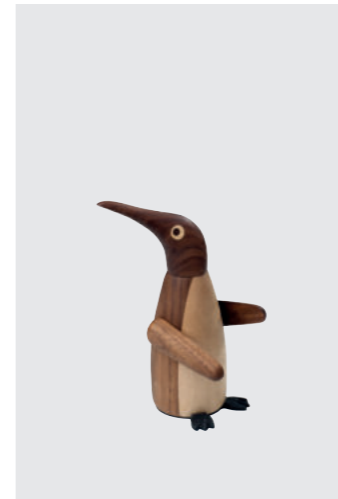

Mrs. Salt

Salt grinder
2001-FSC

MATERIALS: FSC oak, ceramic grinder from Crushgrind®

DIMENSIONS: Ø: 7.7, H: 23.3 (cm)
PACKSIZE: 6
DESIGN: mencke&vagnby

EAN: 5 713487 062960

RRP: DKK 499.00
EUR 69.00
NOK 699.00
SEK 749.00

Mr. Pepper

Pepper grinder
2000-FSC

MATERIALS: FSC stained oak, ceramic grinder from Crushgrind®

DIMENSIONS: Ø: 5.5, H: 24 (cm)
PACKSIZE: 6
DESIGN: mencke&vagnby

EAN: 5 713487 062946

RRP: DKK 499.00
EUR 69.00
NOK 699.00
SEK 749.00

Mini Mrs. Salt

Salt grinder
2070-FSC

MATERIALS: FSC oak, ceramic grinder from Crushgrind®

DIMENSIONS: Ø: 7, H: 16 (cm)
PACKSIZE: 6
DESIGN: mencke&vagnby

EAN: 5 713487 061963

RRP: DKK 349.00
EUR 50.00
NOK 499.00
SEK 549.00

Mini Mr. Pepper

Pepper grinder
2069-FSC

MATERIALS: FSC stained oak, ceramic grinder from Crushgrind®

DIMENSIONS: Ø: 5.5, H: 17.5 (cm)
PACKSIZE: 6
DESIGN: mencke&vagnby

EAN: 5 713487 061949

RRP: DKK 349.00
EUR 50.00
NOK 499.00
SEK 549.00

The Pepper Bird

Pepper grinder
1001

MATERIALS: Mahogany, ash, maple, walnut, ceramic grinder from Crushgrind®

DIMENSIONS: H: 15, W: 8, L: 20 (cm)
PACKSIZE: 6
DESIGN: Sven Erik Tonn-Petersen (1925-2004) Tonn-P

EAN: 5 713487 000108

RRP: DKK 699.00
EUR 99.00
NOK 999.00
SEK 999.00

The Salt Penguin

Salt grinder
1002

MATERIALS: Walnut, maple, silicone, ceramic grinder from Crushgrind®

DIMENSIONS: H: 17, W: 8, L: 8 (cm)
PACKSIZE: 6
DESIGN: J.I. Christoffersen (1928-2013)

EAN: 5 713487 000115

RRP: DKK 699.00
EUR 99.00
NOK 999.00
SEK 999.00

The Snowy Owl

Salt grinder
1026-FSC

MATERIALS: FSC maple, FSC stained oak, ceramic grinder from Crushgrind®

DIMENSIONS: H: 13, W: 7, L: 7 (cm)
PACKSIZE: 6
DESIGN: Jesper Wolff

EAN: 5 713487 063745

RRP: DKK 499.00
EUR 69.00
NOK 699.00
SEK 749.00

The Pepper Owl

Pepper grinder
1025-FSC

MATERIALS: FSC maple, FSC stained oak, ceramic grinder from Crushgrind®

DIMENSIONS: H: 13, W: 7, L: 7 (cm)
PACKSIZE: 6
DESIGN: Jesper Wolff

EAN: 5 713487 063769

RRP: DKK 499.00
EUR 69.00
NOK 699.00
SEK 749.00