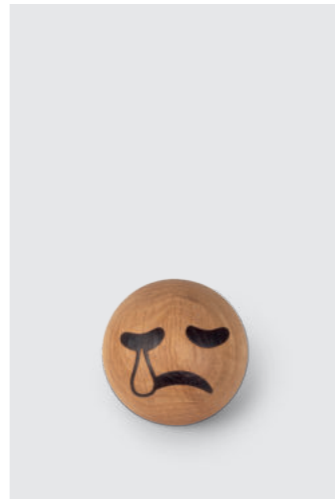

MATERIALS: Polypropylene, oak, metal,  
acrylic, textile, silicone  
DIMENSIONS: Ø: 30, H: 47, (shade H: 28) (cm)  
PACKSIZE: 2  
DESIGN: Poul Christiansen

EAN: 5 713487 055771

RRP: DKK 1,999.00  
EUR 279.00  
NOK 2,799.00  
SEK 2,899.00