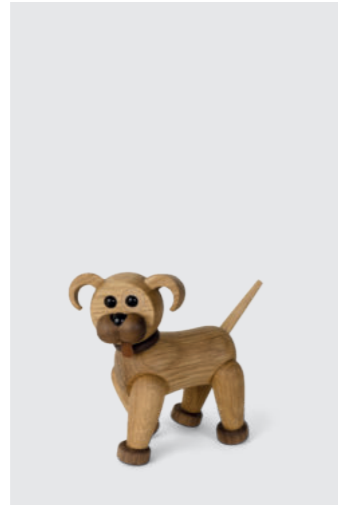

Happy

Dog
2010

MATERIALS: Oak, walnut, ash, leather, plastic
DIMENSIONS: H: 13.5, W: 5.5, L: 13 (cm)
PACKSIZE: 6
DESIGN: Chresten Sommer

EAN: 5 713487 051087

RRP: DKK 499.00
EUR 69.00
NOK 699.00
SEK 749.00

Woody

Standing puppy
2022

MATERIALS: Oak, walnut, ash, leather, plastic
DIMENSIONS: H: 10.7, W: 4.4, L: 9 (cm)
PACKSIZE: 6
DESIGN: Chresten Sommer

EAN: 5 713487 055436

RRP: DKK 369.00
EUR 55.00
NOK 549.00
SEK 549.00

Coco

Lying puppy
2023

MATERIALS: Oak, walnut, ash, leather, plastic
DIMENSIONS: H: 7, W: 5.7, L: 10 (cm)
PACKSIZE: 6
DESIGN: Chresten Sommer

EAN: 5 713487 055450

RRP: DKK 369.00
EUR 55.00
NOK 549.00
SEK 549.00

Big Happy

Dog
2029-FSC

MATERIALS: FSC oak, FSC smoked oak, FSC maple, FSC beech, leather
DIMENSIONS: H: 37.8 W: 20, L: 37.3 (cm)
PACKSIZE: 1
DESIGN: Chresten Sommer

EAN: 5 713487 062748

RRP: DKK 4,999.00
EUR 699.00
NOK 6,999.00
SEK 6,999.00

Lucky

Cat
2018

MATERIALS: Oak, maple, plastic, silicone
DIMENSIONS: H: 15.9, W: 6.1, L: 10 (cm)
PACKSIZE: 6
DESIGN: Chresten Sommer

EAN: 5 713487 054491

RRP: DKK 499.00
EUR 69.00
NOK 699.00
SEK 749.00

Hope

Lying kitten
2026-FSC

MATERIALS: FSC oak, FSC maple, plastic
DIMENSIONS: H: 6, W: 4.5, L: 9.8 (cm)
PACKSIZE: 6
DESIGN: Chresten Sommer

EAN: 5 713487 062885

RRP: DKK 369.00
EUR 55.00
NOK 549.00
SEK 549.00

Faith

Standing kitten
2025-FSC

MATERIALS: FSC oak, FSC maple, plastic
DIMENSIONS: H: 9.5, W: 4, L: 7 (cm)
PACKSIZE: 6
DESIGN: Chresten Sommer

EAN: 5 713487 062861

RRP: DKK 369.00
EUR 55.00
NOK 549.00
SEK 549.00

Big Lucky

Cat
2032-FSC

MATERIALS: FSC Oak, FSC maple, FSC beech
DIMENSIONS: H: 42, W: 20, L: 22 (cm)
PACKSIZE: 1
DESIGN: Chresten Sommer

EAN: 5 713487 062762

RRP: DKK 3,999.00
EUR 549.00
NOK 5,499.00
SEK 5,499.00