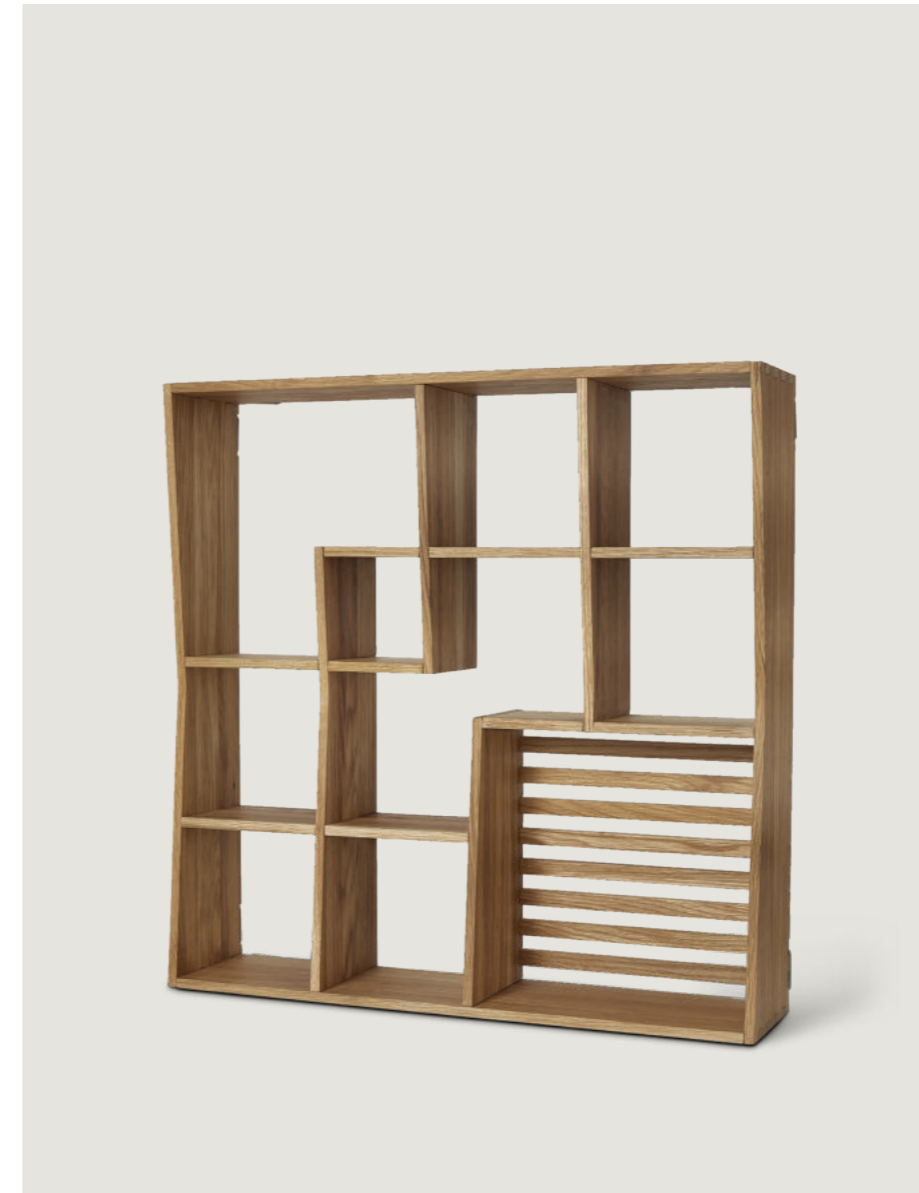

The Monkey Bowl

The Teapot. Cup  
Colosseum Square. Clumsy Hans, trivet

The Frog Bowl

The Heart Bowl

Ross. Lucky. Happy. The Wood Fish, big. Jumper. Eclipse, sand. Snowball, Ø11. Squinting, Spring Emotions®. Spaltekanden. Vase, sweeping top. The Teapot. Cup. The Food Bowl. Caravel. Satellite Mirror, Ø16. **New** XO5, shelving unit