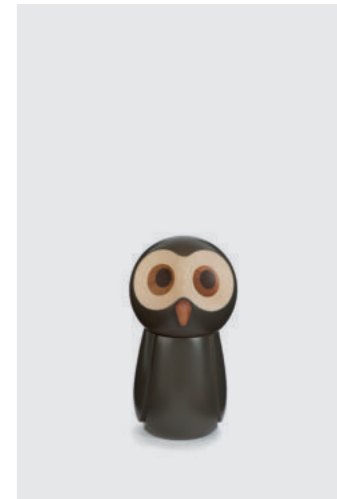

Mrs. Salt

Salt grinder
2001-FSC

MATERIALS: FSC oak, ceramic grinder from Crushgrind®

DIMENSIONS: Ø: 7.7, H: 23.3 (cm)
PACKSIZE: 6
DESIGN: mencke&vagnby

EAN: 5 713487 062960

RRP: DKK 499.00
EUR 69.00
NOK 699.00
SEK 749.00

Mr. Pepper

Pepper grinder
2000-FSC

MATERIALS: FSC stained oak, ceramic grinder from Crushgrind®

DIMENSIONS: Ø: 5.5, H: 24 (cm)
PACKSIZE: 6
DESIGN: mencke&vagnby

EAN: 5 713487 062946

RRP: DKK 499.00
EUR 69.00
NOK 699.00
SEK 749.00

Mini Mrs. Salt

Salt grinder
2070-FSC

MATERIALS: FSC oak, ceramic grinder from Crushgrind®

DIMENSIONS: Ø: 7, H: 16 (cm)
PACKSIZE: 6
DESIGN: mencke&vagnby

EAN: 5 713487 061963

RRP: DKK 349.00
EUR 50.00
NOK 499.00
SEK 549.00

Mini Mr. Pepper

Pepper grinder
2069-FSC

MATERIALS: FSC stained oak, ceramic grinder from Crushgrind®

DIMENSIONS: Ø: 5.5, H: 17.5 (cm)
PACKSIZE: 6
DESIGN: mencke&vagnby

EAN: 5 713487 061949

RRP: DKK 349.00
EUR 50.00
NOK 499.00
SEK 549.00

The Pepper Bird

Pepper grinder
1001

MATERIALS: Mahogany, ash, maple, walnut, ceramic grinder from Crushgrind®

DIMENSIONS: H: 15, W: 8, L: 20 (cm)
PACKSIZE: 6
DESIGN: Sven Erik Tonn-Petersen (1925-2004) Tonn-P

EAN: 5 713487 000108

RRP: DKK 699.00
EUR 99.00
NOK 999.00
SEK 999.00

The Salt Penguin

Salt grinder
1002

MATERIALS: Walnut, maple, silicone, ceramic grinder from Crushgrind®

DIMENSIONS: H: 17, W: 8, L: 8 (cm)
PACKSIZE: 6
DESIGN: J.I. Christoffersen (1928-2013)

EAN: 5 713487 000115

RRP: DKK 699.00
EUR 99.00
NOK 999.00
SEK 999.00

The Snowy Owl

Salt grinder
1026-FSC

MATERIALS: FSC maple, FSC stained oak, ceramic grinder from Crushgrind®

DIMENSIONS: H: 13, W: 7, L: 7 (cm)
PACKSIZE: 6
DESIGN: Jesper Wolff

EAN: 5 713487 063745

RRP: DKK 499.00
EUR 69.00
NOK 699.00
SEK 749.00

The Pepper Owl

Pepper grinder
1025-FSC

MATERIALS: FSC maple, FSC stained oak, ceramic grinder from Crushgrind®

DIMENSIONS: H: 13, W: 7, L: 7 (cm)
PACKSIZE: 6
DESIGN: Jesper Wolff

EAN: 5 713487 063769

RRP: DKK 499.00
EUR 69.00
NOK 699.00
SEK 749.00