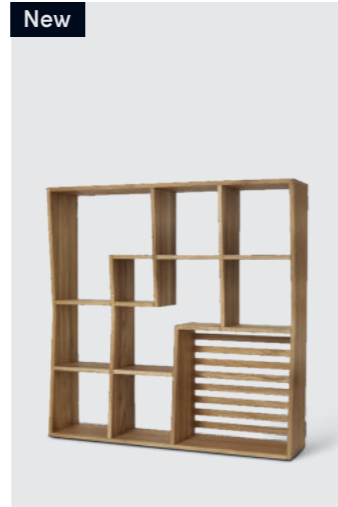

New

XO2
XO, shelving unit, 2 shelves
7012-FSC

MATERIALS: FSC oak, steel
DIMENSIONS: H: 39, W: 80, L: 22 (cm)
PACKSIZE: 1
DESIGN: Morten Gøttler
EAN: 5 713487 065329
RRP: DKK 2,499.00
EUR 349.00
NOK 3,499.00
SEK 3,499.00

New

XO1
XO, additional shelf for the XO system, 1 shelf
7013-FSC

MATERIALS: FSC oak, steel
DIMENSIONS: H: 2, W: 80, L: 22 (cm)
PACKSIZE: 1
DESIGN: Morten Gøttler
EAN: 5 713487 065343
RRP: DKK 1,499.00
EUR 209.00
NOK 2,099.00
SEK 2,099.00

New

Uno Ora, type case
7014-FSC

MATERIALS: FSC Oak
DIMENSIONS: H: 60, W: 60, L: 13.5 (cm)
PACKSIZE: 1
DESIGN: fabrikata
EAN: 5 713487 065237
RRP: DKK 2,499.00
EUR 349.00
NOK 3,499.00
SEK 3,499.00

New

Uno Ora, bench
7007

MATERIALS: Teak (SVLK/V-Legal certified)
DIMENSIONS: H: 42, W: 35, L: 102 (cm)
PACKSIZE: 1
DESIGN: fabrikata
EAN: 5 713487 060218
RRP: DKK 1,499.00
EUR 209.00
NOK 2,099.00
SEK 2,149.00

New

Uno Ora, stool
7015

MATERIALS: Teak (SVLK/V-Legal certified)
DIMENSIONS: H: 42, W: 35, L: 38 (cm)
PACKSIZE: 1
DESIGN: fabrikata
EAN: 5 713487 065633
RRP: DKK 999.00
EUR 149.00
NOK 1,499.00
SEK 1,499.00