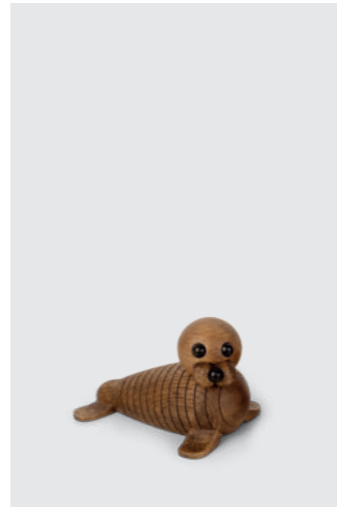

**Female seal**

Seal  
1037

MATERIALS: Oak, plastic, silicone  
DIMENSIONS: H: 8, W: 14, L: 19 (cm)  
PACKSIZE: 6  
DESIGN: Chresten Sommer

EAN: 5 713487 050073

RRP: DKK 499.00  
EUR 69.00  
NOK 699.00  
SEK 749.00