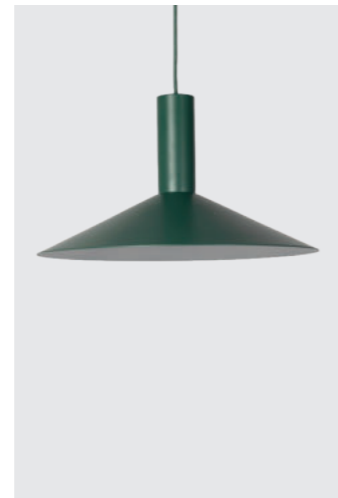

Formel, pendant, Ø50, black

Pendant lamp
5019-BLK

220~240V- 50/60Hz, E27 LED max. 12W
(bulb not included). Including metal, black
canopy. Black textile cord. CE, IP20.

MATERIALS: Aluminium, powder-coated,
textile
DIMENSIONS: Ø: 50, H: 27 (cm)
PACKSIZE: 1
DESIGN: Hans Due

EAN: 5 713487 062205

RRP: DKK 1,999.00
EUR 279.00
NOK 2,799.00
SEK 2,899.00

Formel, pendant, Ø50, white

Pendant lamp
5019-WHI

220~240V- 50/60Hz, E27 LED max. 12W
(bulb not included). Including metal, white
canopy. white textile cord. CE, IP20.

MATERIALS: Aluminium, powder-coated,
textile
DIMENSIONS: Ø: 50, H: 27 (cm)
PACKSIZE: 1
DESIGN: Hans Due

EAN: 5 713487 055887

RRP: DKK 1,999.00
EUR 279.00
NOK 2,799.00
SEK 2,899.00

Formel, pendant, Ø50, forest green

Pendant lamp
5019-FGR

220~240V- 50/60Hz, E27 LED max. 12W
(bulb not included). Including metal, forest
green canopy. Forest green textile cord.
CE, IP20.

MATERIALS: Aluminium, powder-coated,
textile
DIMENSIONS: Ø: 50, H: 27 (cm)
PACKSIZE: 1
DESIGN: Hans Due

EAN: 5 713487 062229

RRP: DKK 1,999.00
EUR 279.00
NOK 2,799.00
SEK 2,899.00