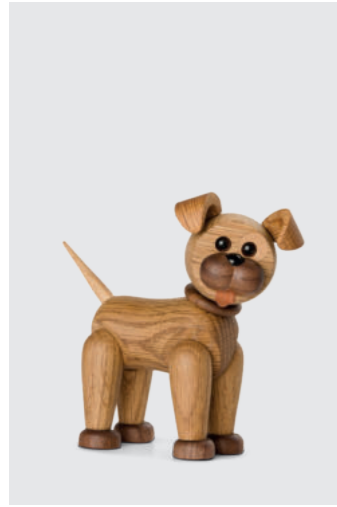

Happy

Dog
2010

MATERIALS: Oak, walnut, ash, leather, plastic
DIMENSIONS: H: 13.5, W: 5.5, L: 13 (cm)
PACKSIZE: 6
DESIGN: Chresten Sommer

EAN: 5 713487 051087

RRP: DKK 499.00
EUR 69.00
NOK 699.00
SEK 749.00

Woody

Standing puppy
2022

MATERIALS: Oak, walnut, ash, leather, plastic
DIMENSIONS: H: 10.7, W: 4.4, L: 9 (cm)
PACKSIZE: 6
DESIGN: Chresten Sommer

EAN: 5 713487 055436

RRP: DKK 369.00
EUR 55.00
NOK 549.00
SEK 549.00

Coco

Lying puppy
2023

MATERIALS: Oak, walnut, ash, leather, plastic
DIMENSIONS: H: 7, W: 5.7, L: 10 (cm)
PACKSIZE: 6
DESIGN: Chresten Sommer

EAN: 5 713487 055450

RRP: DKK 369.00
EUR 55.00
NOK 549.00
SEK 549.00

Big Happy

Dog
2029-FSC

MATERIALS: FSC oak, FSC smoked oak, FSC maple, FSC beech, leather
DIMENSIONS: H: 37.8 W: 20, L: 37.3 (cm)
PACKSIZE: 1
DESIGN: Chresten Sommer

EAN: 5 713487 062748

RRP: DKK 4,999.00
EUR 699.00
NOK 6,999.00
SEK 6,999.00

Lucky

Cat
2018

MATERIALS: Oak, maple, plastic, silicone
DIMENSIONS: H: 15.9, W: 6.1, L: 10 (cm)
PACKSIZE: 6
DESIGN: Chresten Sommer

EAN: 5 713487 054491

RRP: DKK 499.00
EUR 69.00
NOK 699.00
SEK 749.00

Hope

Lying kitten
2026-FSC

MATERIALS: FSC oak, FSC maple, plastic
DIMENSIONS: H: 6, W: 4.5, L: 9.8 (cm)
PACKSIZE: 6
DESIGN: Chresten Sommer

EAN: 5 713487 062885

RRP: DKK 369.00
EUR 55.00
NOK 549.00
SEK 549.00

Faith

Standing kitten
2025-FSC

MATERIALS: FSC oak, FSC maple, plastic
DIMENSIONS: H: 9.5, W: 4, L: 7 (cm)
PACKSIZE: 6
DESIGN: Chresten Sommer

EAN: 5 713487 062861

RRP: DKK 369.00
EUR 55.00
NOK 549.00
SEK 549.00

Big Lucky

Cat
2032-FSC

MATERIALS: FSC Oak, FSC maple, FSC beech
DIMENSIONS: H: 42, W: 20, L: 22 (cm)
PACKSIZE: 1
DESIGN: Chresten Sommer

EAN: 5 713487 062762

RRP: DKK 3,999.00
EUR 549.00
NOK 5,499.00
SEK 5,499.00