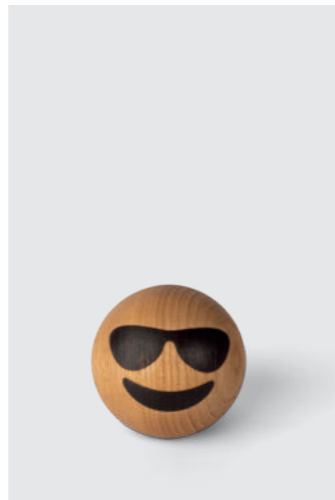

Care

Spring Emotions®, 10
8010-FSC

MATERIALS: FSC oak
DIMENSIONS: Ø: 7 (cm)
PACKSIZE: 6
DESIGN: mencke&vagnby

EAN: 5 713487 055719

RRP: DKK 99.00
EUR 15.00
NOK 149.00
SEK 149.00

Star Eyes

Spring Emotions®, 11
8011-FSC

MATERIALS: FSC oak
DIMENSIONS: Ø: 7 (cm)
PACKSIZE: 6
DESIGN: mencke&vagnby

EAN: 5 713487 060164

RRP: DKK 99.00
EUR 15.00
NOK 149.00
SEK 149.00

Cool

Spring Emotions®, 13
8013-FSC

MATERIALS: FSC oak
DIMENSIONS: Ø: 7 (cm)
PACKSIZE: 6
DESIGN: mencke&vagnby

EAN: 5 713487 060102

RRP: DKK 99.00
EUR 15.00
NOK 149.00
SEK 149.00

Squinting

Spring Emotions®, 14
8014-FSC

MATERIALS: FSC oak
DIMENSIONS: Ø: 7 (cm)
PACKSIZE: 6
DESIGN: mencke&vagnby

EAN: 5 713487 061628

RRP: DKK 99.00
EUR 15.00
NOK 149.00
SEK 149.00

Hug

Spring Emotions®, 15
8015-FSC

MATERIALS: FSC oak
DIMENSIONS: Ø: 7 (cm)
PACKSIZE: 6
DESIGN: mencke&vagnby

EAN: 5 713487 061642

RRP: DKK 99.00
EUR 15.00
NOK 149.00
SEK 149.00

Big Heart Eyes

Spring Emotions®, 5
8505-FSC

MATERIALS: FSC oak
DIMENSIONS: Ø: 12 (cm)
PACKSIZE: 6
DESIGN: mencke&vagnby

EAN: 5 713487 060188

RRP: DKK 499.00
EUR 69.00
NOK 699.00
SEK 749.00

Big Care

Spring Emotions®, 10
8510-FSC

MATERIALS: FSC oak
DIMENSIONS: Ø: 12 (cm)
PACKSIZE: 6
DESIGN: mencke&vagnby

EAN: 5 713487 061925

RRP: DKK 499.00
EUR 69.00
NOK 699.00
SEK 749.00