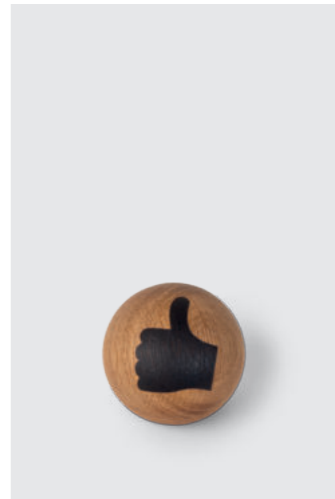

MATERIALS: Polypropylene, oak, metal,  
acrylic, textile, silicone  
DIMENSIONS: Ø: 30, H: 47, (shade H: 28) (cm)  
PACKSIZE: 2  
DESIGN: Poul Christiansen

EAN: 5 713487 055771

RRP: DKK 1,999.00  
EUR 279.00  
NOK 2,799.00  
SEK 2,899.00