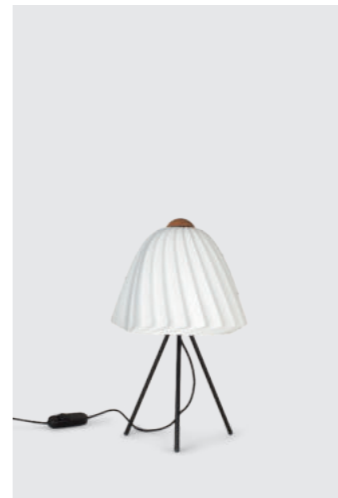

MATERIALS: Aluminium, powder-coated,  
textile  
DIMENSIONS: Ø: 50, H: 27 (cm)  
PACKSIZE: 1  
DESIGN: Hans Due

EAN: 5 713487 062229

RRP: DKK 1,999.00  
EUR 279.00  
NOK 2,799.00  
SEK 2,899.00

**Ballet, pendant lamp**