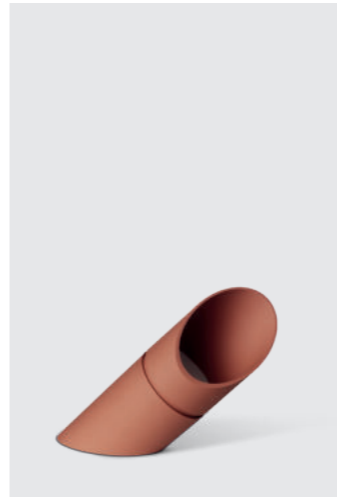

Phister, black

Portable lamp
5024-BLK

LED, 3000K Constant light, 3W, USB-C. CE approved. IP20. 8 hours charging time. At least 15 hours working time. Dimmable.

MATERIALS: Recycled ABS plastic
DIMENSIONS: H: 13, W: 9, L: 24.5 (cm)
PACKSIZE: 6
DESIGN: Hans Due

EAN: 5 713487 055986

RRP: DKK 999.00
EUR 149.00
NOK 1,499.00
SEK 1,499.00

Phister, sky blue

Portable lamp
5024-SBL

LED, 3000K Constant light, 3W, USB-C. CE approved. IP20. 8 hours charging time. At least 15 hours working time. Dimmable.

MATERIALS: Recycled ABS plastic
DIMENSIONS: H: 13, W: 9, L: 24.5 (cm)
PACKSIZE: 6
DESIGN: Hans Due

EAN: 5 713487 055962

RRP: DKK 999.00
EUR 149.00
NOK 1,499.00
SEK 1,499.00

Phister, sand

Portable lamp
5024-SAN

LED, 3000K Constant light, 3W, USB-C. CE approved. IP20. 8 hours charging time. At least 15 hours working time. Dimmable.

MATERIALS: Recycled ABS plastic
DIMENSIONS: H: 13, W: 9, L: 24.5 (cm)
PACKSIZE: 6
DESIGN: Hans Due

EAN: 5 713487 062403

RRP: DKK 999.00
EUR 149.00
NOK 1,499.00
SEK 1,499.00

Phister, dusty green

Portable lamp
5024-DGR

LED, 3000K Constant light, 3W, USB-C. CE approved. IP20. 8 hours charging time. At least 15 hours working time. Dimmable.

MATERIALS: Recycled ABS plastic
DIMENSIONS: H: 13, W: 9, L: 24.5 (cm)
PACKSIZE: 6
DESIGN: Hans Due

EAN: 5 713487 062427

RRP: DKK 999.00
EUR 149.00
NOK 1,499.00
SEK 1,499.00

Phister, dusty red

Portable lamp
5024-DRE

LED, 3000K Constant light, 3W, USB-C. CE approved. IP20. 8 hours charging time. At least 15 hours working time. Dimmable.

MATERIALS: Recycled ABS plastic
DIMENSIONS: H: 13, W: 9, L: 24.5 (cm)
PACKSIZE: 6
DESIGN: Hans Due

EAN: 5 713487 062380

RRP: DKK 999.00
EUR 149.00
NOK 1,499.00
SEK 1,499.00