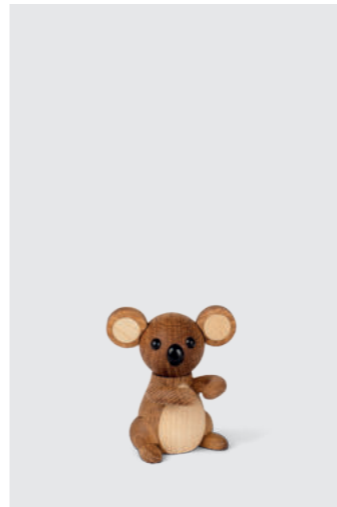

**Female seal**

Seal  
1037

MATERIALS: Oak, plastic, silicone  
DIMENSIONS: H: 8, W: 14, L: 19 (cm)  
PACKSIZE: 6  
DESIGN: Chresten Sommer

EAN: 5 713487 050073

RRP: DKK 499.00  
EUR 69.00  
NOK 699.00  
SEK 749.00