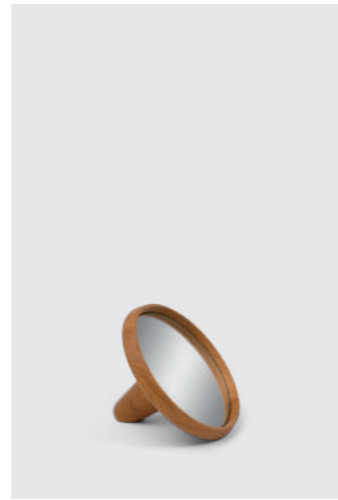

New

Mirror Box
Table mirror & jewelry box
7003-FSC

MATERIALS: FSC oak, mirror glass
DIMENSIONS: H: 5.2, W: 17, L: 32 (cm)
PACKSIZE: 4
DESIGN: Grounded Craftwork
EAN: 5 713487 062687
RRP: DKK 699.00
EUR 99.00
NOK 999.00
SEK 999.00

New

Satellite Mirror, Ø24
Table mirror
7001-FSC

MATERIALS: FSC oak, glass mirror
DIMENSIONS: Ø: 24, H: 16 (cm)
PACKSIZE: 2
DESIGN: Christoffer Skjøtt
EAN: 5 713487 062663
RRP: DKK 1,499.00
EUR 209.00
NOK 2,099.00
SEK 2,149.00

New

Satellite Mirror, Ø16
Table mirror
7002-FSC

MATERIALS: FSC oak, glass mirror
DIMENSIONS: Ø: 16, H: 10.7 (cm)
PACKSIZE: 4
DESIGN: Christoffer Skjøtt
EAN: 5 713487 054736
RRP: DKK 599.00
EUR 85.00
NOK 899.00
SEK 899.00

New

The School Hook
Coat hook
1032-FSC

MATERIALS: FSC oak
DIMENSIONS: H: 11, W: 2, L: 6.5 (cm)
PACKSIZE: 6
DESIGN: Nis Hauge
EAN: 5 713487 062984
RRP: DKK 99.00
EUR 15.00
NOK 149.00
SEK 149.00

New

Colosseum Square
Dish
1023

MATERIALS: Oak
DIMENSIONS: H: 2.7, W: 28, L: 28 (cm)
PACKSIZE: 3
DESIGN: Grounded Craftwork
EAN: 5 713487 000399
RRP: DKK 899.00
EUR 129.00
NOK 1,299.00
SEK 1,349.00

New

Colosseum Arena
Dish
1024

MATERIALS: Mahogany
DIMENSIONS: H: 2.7, W: 28, L: 56 (cm)
PACKSIZE: 3
DESIGN: Grounded Craftwork
EAN: 5 713487 000436
RRP: DKK 1,299.00
EUR 179.00
NOK 1,799.00
SEK 1,899.00

New

Colosseum Amfi
Dish
1022

MATERIALS: Walnut
DIMENSIONS: Ø: 28, H: 2.7 (cm)
PACKSIZE: 3
DESIGN: Grounded Craftwork
EAN: 5 713487 000412
RRP: DKK 899.00
EUR 129.00
NOK 1,299.00
SEK 1,349.00