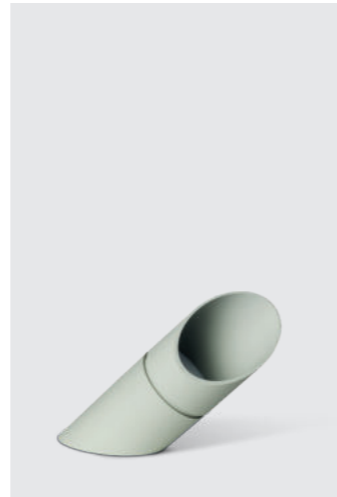

Phister, black

Portable lamp
5024-BLK

LED, 3000K Constant light, 3W, USB-C. CE approved. IP20. 8 hours charging time. At least 15 hours working time. Dimmable.

MATERIALS: Recycled ABS plastic
DIMENSIONS: H: 13, W: 9, L: 24.5 (cm)
PACKSIZE: 6
DESIGN: Hans Due

EAN: 5 713487 055986

RRP: DKK 999.00
EUR 149.00
NOK 1,499.00
SEK 1,499.00

Phister, sky blue

Portable lamp
5024-SBL

LED, 3000K Constant light, 3W, USB-C. CE approved. IP20. 8 hours charging time. At least 15 hours working time. Dimmable.

MATERIALS: Recycled ABS plastic
DIMENSIONS: H: 13, W: 9, L: 24.5 (cm)
PACKSIZE: 6
DESIGN: Hans Due

EAN: 5 713487 055962

RRP: DKK 999.00
EUR 149.00
NOK 1,499.00
SEK 1,499.00

Phister, sand

Portable lamp
5024-SAN

LED, 3000K Constant light, 3W, USB-C. CE approved. IP20. 8 hours charging time. At least 15 hours working time. Dimmable.

MATERIALS: Recycled ABS plastic
DIMENSIONS: H: 13, W: 9, L: 24.5 (cm)
PACKSIZE: 6
DESIGN: Hans Due

EAN: 5 713487 062403

RRP: DKK 999.00
EUR 149.00
NOK 1,499.00
SEK 1,499.00

Phister, dusty green

Portable lamp
5024-DGR

LED, 3000K Constant light, 3W, USB-C. CE approved. IP20. 8 hours charging time. At least 15 hours working time. Dimmable.

MATERIALS: Recycled ABS plastic
DIMENSIONS: H: 13, W: 9, L: 24.5 (cm)
PACKSIZE: 6
DESIGN: Hans Due

EAN: 5 713487 062427

RRP: DKK 999.00
EUR 149.00
NOK 1,499.00
SEK 1,499.00

Phister, dusty red

Portable lamp
5024-DRE

LED, 3000K Constant light, 3W, USB-C. CE approved. IP20. 8 hours charging time. At least 15 hours working time. Dimmable.

MATERIALS: Recycled ABS plastic
DIMENSIONS: H: 13, W: 9, L: 24.5 (cm)
PACKSIZE: 6
DESIGN: Hans Due

EAN: 5 713487 062380

RRP: DKK 999.00
EUR 149.00
NOK 1,499.00
SEK 1,499.00