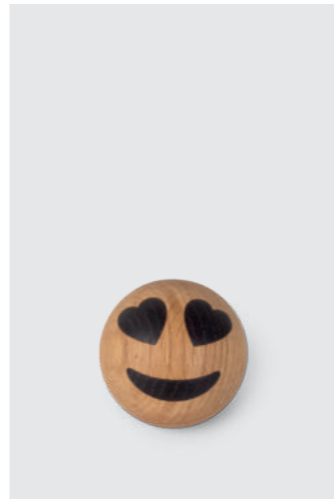

MATERIALS: Polypropylene, oak, metal,  
acrylic, textile, silicone  
DIMENSIONS: Ø: 30, H: 47, (shade H: 28) (cm)  
PACKSIZE: 2  
DESIGN: Poul Christiansen

EAN: 5 713487 055771

RRP: DKK 1,999.00  
EUR 279.00  
NOK 2,799.00  
SEK 2,899.00