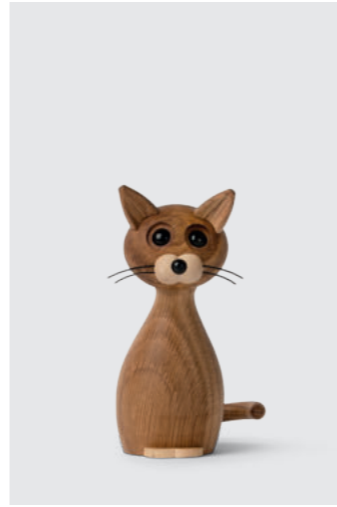

**Happy**

Dog  
2010

MATERIALS: Oak, walnut, ash, leather, plastic  
DIMENSIONS: H: 13.5, W: 5.5, L: 13 (cm)  
PACKSIZE: 6  
DESIGN: Chresten Sommer

EAN: 5 713487 051087

RRP: DKK 499.00  
EUR 69.00  
NOK 699.00  
SEK 749.00