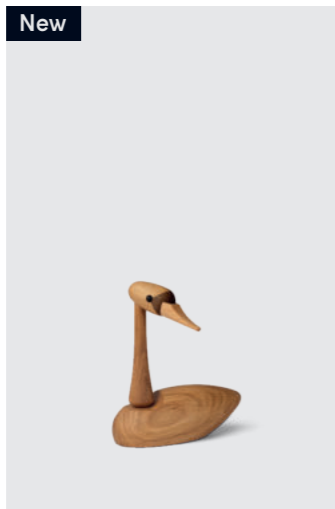

The Swan

Swan
2043-FSC

MATERIALS: FSC oak, FSC Smoked oak, FSC beech, plastic
DIMENSIONS: H: 19, W: 8, L: 20.5 (cm)
PACKSIZE: 6
DESIGN: Jimmy Kessler

EAN: 5 713487 060836

RRP: DKK 699.00
EUR 99.00
NOK 999.00
SEK 999.00

The Cygnet

Cygnets
2063-FSC

MATERIALS: FSC oak, FSC smoked oak, FSC beech, plastic
DIMENSIONS: H: 13.2, W: 5.5, L: 12 (cm)
PACKSIZE: 6
DESIGN: Jimmy Kessler

EAN: 5 713487 061727

RRP: DKK 499.00
EUR 69.00
NOK 699.00
SEK 749.00

The Swan, white

Swan
2042-FSC

MATERIALS: FSC ash, FSC smoked oak, FSC beech, plastic
DIMENSIONS: H: 19, W: 8, L: 20.5 (cm)
PACKSIZE: 6
DESIGN: Jimmy Kessler

EAN: 5 713487 060812

RRP: DKK 599.00
EUR 85.00
NOK 899.00
SEK 899.00

The Cygnet, white

Cygnets
2062-FSC

MATERIALS: FSC ash, FSC smoked oak, FSC beech, plastic
DIMENSIONS: H: 13.2, W: 5.5, L: 12 (cm)
PACKSIZE: 6
DESIGN: Jimmy Kessler

EAN: 5 713487 061703

RRP: DKK 399.00
EUR 59.00
NOK 599.00
SEK 599.00

The Polar Bear

Polar bear
2003-FSC

MATERIALS: FSC oak
DIMENSIONS: H: 9.8, W: 7.6, L: 26 (cm)
PACKSIZE: 6
DESIGN: Arne Tjomsland (1915-1970)

EAN: 5 713487 063561

RRP: DKK 899.00
EUR 129.00
NOK 1,299.00
SEK 1,349.00

The Polar Bear, white

Polar bear
2002-FSC

MATERIALS: FSC Beech
DIMENSIONS: H: 9.8, W: 7.6, L: 26 (cm)
PACKSIZE: 6
DESIGN: Arne Tjomsland (1915-1970)

EAN: 5 713487 063547

RRP: DKK 899.00
EUR 129.00
NOK 1,299.00
SEK 1,349.00

Soulmates

Swallows
2058-FSC

MATERIALS: FSC oak, FSC carbonized ash, plastic
DIMENSIONS: H: 7, W: 5, L: 14 (cm)
PACKSIZE: 6
DESIGN: mencke&vagnby

EAN: 5 713487 061413

RRP: DKK 599.00
EUR 85.00
NOK 899.00
SEK 899.00

Slowly

Tortoise
2047-FSC

MATERIALS: FSC oak, FSC carbonized ash, plastic
DIMENSIONS: H: 7, W: 9, L: 14 (cm)
PACKSIZE: 6
DESIGN: Chresten Sommer

EAN: 5 713487 061185

RRP: DKK 499.00
EUR 69.00
NOK 699.00
SEK 749.00