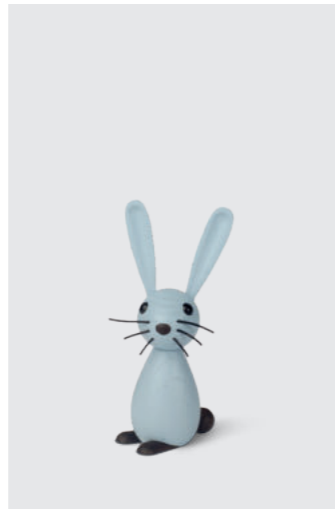

EAN: 5 713487 064728

RRP:	DKK	699.00
	EUR	99.00
	NOK	999.00
	SEK	999.00

**Jumper**  
Hare  
2028-FSC

MATERIALS: FSC oak, smoked oak, plastic, silicone  
DIMENSIONS: H: 16.6, W: 7.9, L: 7.3 (cm)  
PACKSIZE: 6  
DESIGN: mencke&vagnby