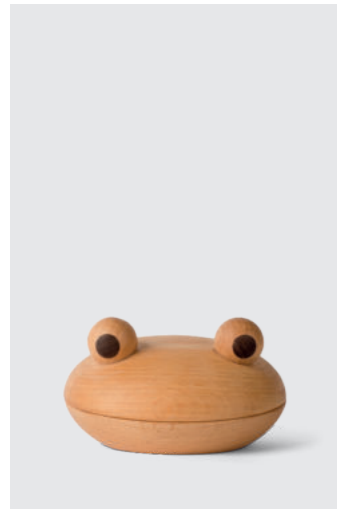

EAN: 5 713487 061185

RRP: DKK 499.00  
EUR 69.00  
NOK 699.00  
SEK 749.00

**The Frog Bowl**

Bowl with lid  
1016-FSC

MATERIALS: FSC beech, FSC carbonised ash  
DIMENSIONS: Ø: 14, H: 8 (cm)  
PACKSIZE: 6  
DESIGN: mencke&vagnby