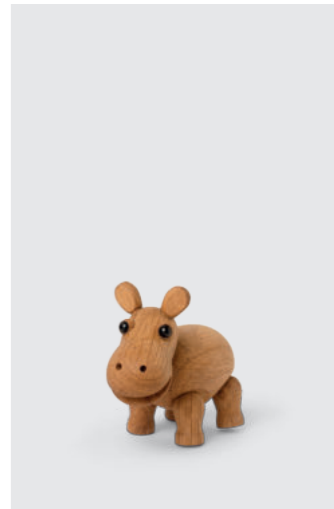

Spirit

Deer
2050-FSC

MATERIALS: FSC oak, FSC maple, FSC stained oak, plastic
DIMENSIONS: H: 19, W: 8.3, L: 13 (cm)
PACKSIZE: 6
DESIGN: Chresten Sommer

EAN: 5 713487 061253

RRP: DKK 499.00
EUR 69.00
NOK 699.00
SEK 699.00

Spot

Deer calf
2051-FSC

MATERIALS: FSC oak, FSC maple, FSC stained oak, plastic
DIMENSIONS: H: 12.7, W: 5, L: 8.2 (cm)
PACKSIZE: 6
DESIGN: Chresten Sommer

EAN: 5 713487 061277

RRP: DKK 369.00
EUR 55.00
NOK 549.00
SEK 549.00

The Country Mouse

Mouse
2052-FSC

MATERIALS: FSC oak, FSC stained oak, plastic, leather
DIMENSIONS: H: 4.5, W: 5.5, L: 5.8 (cm)
PACKSIZE: 6
DESIGN: Chresten Sommer

EAN: 5 713487 061291

RRP: DKK 199.00
EUR 30.00
NOK 299.00
SEK 299.00

The City Mouse

Mouse
2053-FSC

MATERIALS: FSC oak, FSC stained oak, plastic, leather
DIMENSIONS: H: 6.7, W: 5.3, L: 4.5 (cm)
PACKSIZE: 6
DESIGN: Chresten Sommer

EAN: 5 713487 061314

RRP: DKK 199.00
EUR 30.00
NOK 299.00
SEK 299.00

Ollie

Elephant
2048-FSC

MATERIALS: FSC oak, FSC maple, plastic
DIMENSIONS: H: 15, W: 13.8, L: 20 (cm)
PACKSIZE: 6
DESIGN: Chresten Sommer

EAN: 5 713487 061215

RRP: DKK 599.00
EUR 85.00
NOK 899.00
SEK 899.00

Ella

Elephant calf
2049-FSC

MATERIALS: FSC oak, FSC maple, plastic
DIMENSIONS: H: 8.5, W: 8.5, L: 11 (cm)
PACKSIZE: 6
DESIGN: Chresten Sommer

EAN: 5 713487 061239

RRP: DKK 369.00
EUR 55.00
NOK 549.00
SEK 549.00

Polly

Panda
2077-FSC

MATERIALS: FSC maple, FSC carbonised ash, plastic
DIMENSIONS: H: 14, W: 8, L: 10 (cm)
PACKSIZE: 6
DESIGN: Chresten Sommer

EAN: 5 713487 064889

RRP: DKK 499.00
EUR 69.00
NOK 699.00
SEK 749.00

Wilma

Hippopotamus calf
2074-FSC

MATERIALS: FSC oak, FSC maple, plastic
DIMENSIONS: H: 7.1, W: 4.2, L: 10 (cm)
PACKSIZE: 6
DESIGN: Chresten Sommer

EAN: 5 713487 062526

RRP: DKK 369.00
EUR 55.00
NOK 549.00
SEK 549.00