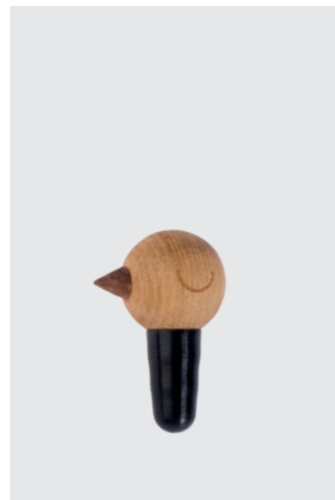

The Salt Egg

Salt cellar
1009

MATERIALS: Ash
DIMENSIONS: H: 6, W: 6, L: 10 (cm)
PACKSIZE: 6
DESIGN: Sven Erik Tonn-Petersen (1925-2004) / Tonn-P

EAN: 5 713487 000092

RRP: DKK 499.00
EUR 69.00
NOK 699.00
SEK 749.00

Tipsy, wine stopper

Wine stopper
1018-FSC

MATERIALS: FSC oak, natural rubber
DIMENSIONS: Ø: 5, H: 8 (cm)
PACKSIZE: 6
DESIGN: FaPrik

EAN: 5 713487 063080

RRP: DKK 199.00
EUR 30.00
NOK 299.00
SEK 299.00

Tipsy, corkscrew

Corkscrew
1033

MATERIALS: Oak, walnut, stainless steel
DIMENSIONS: Ø: 6.3, H: 11.2 (cm)
PACKSIZE: 6
DESIGN: FaPrik

EAN: 5 713487 050820

RRP: DKK 199.00
EUR 30.00
NOK 299.00
SEK 299.00

Clumsy Hans

Small trivet
1004

MATERIALS: Oak, black elastic textile cord
DIMENSIONS: H: 2, W: 9, L: 20 (cm)
PACKSIZE: 12
DESIGN: Nis Hauge

EAN: 5 713487 000122

RRP: DKK 249.00
EUR 39.00
NOK 399.00
SEK 399.00

Lucky Trivets

Trivets (2 pcs)
2065-FSC

MATERIALS: FSC oak
DIMENSIONS: Ø: 20, H: 0.9 (cm)
PACKSIZE: 6
DESIGN: mencke&vagnby

EAN: 5 713487 061826

RRP: DKK 249.00
EUR 39.00
NOK 399.00
SEK 399.00

STACK

Kitchen roll holder & trivets (2 pcs)
2038-FSC

MATERIALS: FSC oak
DIMENSIONS: Ø: 16, H: 35 (cm)
PACKSIZE: 6
DESIGN: Benjamin Hansen

EAN: 5 713487 060720

RRP: DKK 349.00
EUR 50.00
NOK 499.00
SEK 549.00

Double Up, carafe & vase

Carafe & vase, 1.0L
1082

MATERIALS: Mouth blown glass
DIMENSIONS: H: 26, Ø: 11 (cm)
PACKSIZE: 6
DESIGN: Troels Øder Hansen

EAN: 5 713487 002645

RRP: DKK 199.00
EUR 30.00
NOK 299.00
SEK 299.00

Double Up, glasses

Drinking glasses, 0.2L (2pcs)
1089

MATERIALS: Mouth blown glass
DIMENSIONS: Ø: 9.2, H: 6 (cm)
PACKSIZE: 6
DESIGN: Troels Øder Hansen

EAN: 5 713487 003031

RRP: DKK 129.00
EUR 19.00
NOK 199.00
SEK 199.00