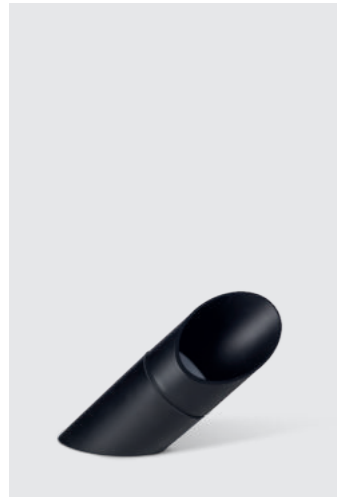

Phister, black

Portable lamp
5024-BLK

LED, 3000K Constant light, 3W, USB-C. CE approved. IP20. 8 hours charging time. At least 15 hours working time. Dimmable.

MATERIALS: Recycled ABS plastic
DIMENSIONS: H: 13, W: 9, L: 24.5 (cm)
PACKSIZE: 6
DESIGN: Hans Due

EAN: 5 713487 055986

RRP: DKK 999.00
EUR 149.00
NOK 1,499.00
SEK 1,499.00

Phister, sky blue

Portable lamp
5024-SBL

LED, 3000K Constant light, 3W, USB-C. CE approved. IP20. 8 hours charging time. At least 15 hours working time. Dimmable.

MATERIALS: Recycled ABS plastic
DIMENSIONS: H: 13, W: 9, L: 24.5 (cm)
PACKSIZE: 6
DESIGN: Hans Due

EAN: 5 713487 055962

RRP: DKK 999.00
EUR 149.00
NOK 1,499.00
SEK 1,499.00

Phister, sand

Portable lamp
5024-SAN

LED, 3000K Constant light, 3W, USB-C. CE approved. IP20. 8 hours charging time. At least 15 hours working time. Dimmable.

MATERIALS: Recycled ABS plastic
DIMENSIONS: H: 13, W: 9, L: 24.5 (cm)
PACKSIZE: 6
DESIGN: Hans Due

EAN: 5 713487 062403

RRP: DKK 999.00
EUR 149.00
NOK 1,499.00
SEK 1,499.00

Phister, dusty green

Portable lamp
5024-DGR

LED, 3000K Constant light, 3W, USB-C. CE approved. IP20. 8 hours charging time. At least 15 hours working time. Dimmable.

MATERIALS: Recycled ABS plastic
DIMENSIONS: H: 13, W: 9, L: 24.5 (cm)
PACKSIZE: 6
DESIGN: Hans Due

EAN: 5 713487 062427

RRP: DKK 999.00
EUR 149.00
NOK 1,499.00
SEK 1,499.00

Phister, dusty red

Portable lamp
5024-DRE

LED, 3000K Constant light, 3W, USB-C. CE approved. IP20. 8 hours charging time. At least 15 hours working time. Dimmable.

MATERIALS: Recycled ABS plastic
DIMENSIONS: H: 13, W: 9, L: 24.5 (cm)
PACKSIZE: 6
DESIGN: Hans Due

EAN: 5 713487 062380

RRP: DKK 999.00
EUR 149.00
NOK 1,499.00
SEK 1,499.00