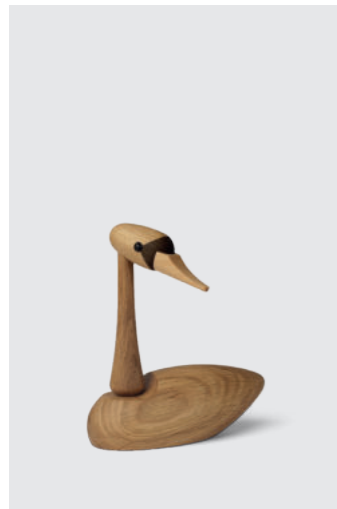

The Swan

Swan
2043-FSC

MATERIALS: FSC oak, FSC Smoked oak, FSC beech, plastic
DIMENSIONS: H: 19, W: 8, L: 20.5 (cm)
PACKSIZE: 6
DESIGN: Jimmy Kessler

EAN: 5 713487 060836

RRP: DKK 699.00
EUR 99.00
NOK 999.00
SEK 999.00

The Cygnet

Cygnets
2063-FSC

MATERIALS: FSC oak, FSC smoked oak, FSC beech, plastic
DIMENSIONS: H: 13.2, W: 5.5, L: 12 (cm)
PACKSIZE: 6
DESIGN: Jimmy Kessler

EAN: 5 713487 061727

RRP: DKK 499.00
EUR 69.00
NOK 699.00
SEK 749.00

The Swan, white

Swan
2042-FSC

MATERIALS: FSC ash, FSC smoked oak, FSC beech, plastic
DIMENSIONS: H: 19, W: 8, L: 20.5 (cm)
PACKSIZE: 6
DESIGN: Jimmy Kessler

EAN: 5 713487 060812

RRP: DKK 599.00
EUR 85.00
NOK 899.00
SEK 899.00

The Cygnet, white

Cygnets
2062-FSC

MATERIALS: FSC ash, FSC smoked oak, FSC beech, plastic
DIMENSIONS: H: 13.2, W: 5.5, L: 12 (cm)
PACKSIZE: 6
DESIGN: Jimmy Kessler

EAN: 5 713487 061703

RRP: DKK 399.00
EUR 59.00
NOK 599.00
SEK 599.00

The Polar Bear

Polar bear
2003-FSC

MATERIALS: FSC oak
DIMENSIONS: H: 9.8, W: 7.6, L: 26 (cm)
PACKSIZE: 6
DESIGN: Arne Tjomsland (1915-1970)

EAN: 5 713487 063561

RRP: DKK 899.00
EUR 129.00
NOK 1,299.00
SEK 1,349.00

The Polar Bear, white

Polar bear
2002-FSC

MATERIALS: FSC Beech
DIMENSIONS: H: 9.8, W: 7.6, L: 26 (cm)
PACKSIZE: 6
DESIGN: Arne Tjomsland (1915-1970)

EAN: 5 713487 063547

RRP: DKK 899.00
EUR 129.00
NOK 1,299.00
SEK 1,349.00

Soulmates

Swallows
2058-FSC

MATERIALS: FSC oak, FSC carbonized ash, plastic
DIMENSIONS: H: 7, W: 5, L: 14 (cm)
PACKSIZE: 6
DESIGN: mencke&vagnby

EAN: 5 713487 061413

RRP: DKK 599.00
EUR 85.00
NOK 899.00
SEK 899.00

Slowly

Tortoise
2047-FSC

MATERIALS: FSC oak, FSC carbonized ash, plastic
DIMENSIONS: H: 7, W: 9, L: 14 (cm)
PACKSIZE: 6
DESIGN: Chresten Sommer

EAN: 5 713487 061185

RRP: DKK 499.00
EUR 69.00
NOK 699.00
SEK 749.00