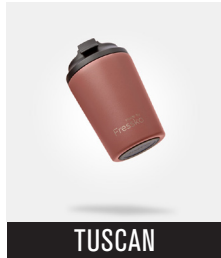

Fresko has been proudly supporting the NBCF since 2016. This year we created the BOOBIE CUP to help raise much-needed funds. Profit from each Boobie Cup sold goes directly to the NBCF.

♥ Thank you for your support.