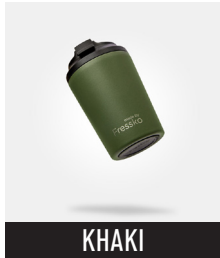

Fresko has been proudly supporting the NBCF since 2016. This year we created the BOOBIE CUP to help raise much-needed funds. Profit from each Boobie Cup sold goes directly to the NBCF.

♥ Thank you for your support.