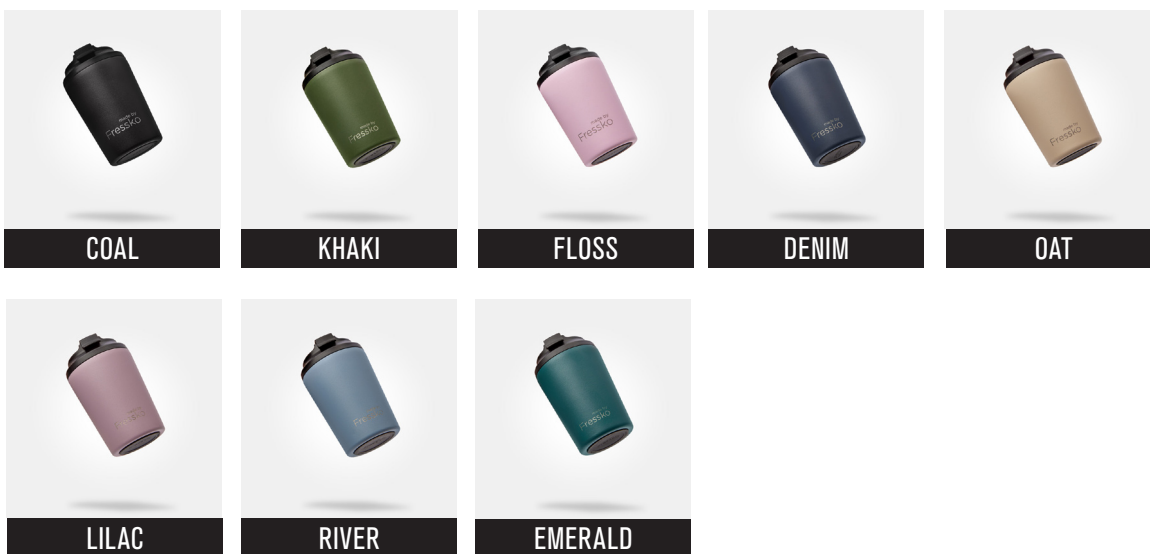

CERAMIC CUP

BINO: Holds 227ml or 8oz

CAMINO: Holds 340ml or 12oz

COLOURS

	COAL	KHAKI	FLOSS	DENIM	OAT
BINO	FSKCERAMBINBLA230	FSKCERAMBINKHA230	FSKCERAMBINFLO230	FSKCERAMBINDEN230	FSKCERAMBINOAT230
CAMINO	FSKCERAMCAMBLA340	FSKCERAMCAMKHA340	FSKCERAMCAMFLO340	FSKCERAMCAMDEN340	FSKCERAMCAMOAT340

	LILAC	RIVER	EMERALD
BINO	FSKCERAMBINLIL230	FSKCERAMBINRIV230	FSKCERAMBINEME230
CAMINO	FSKCERAMCAMLIL340	FSKCERAMCAMRIV340	FSKCERAMCAMEME340

NEW RANGE

“Fressko for me ticks all the boxes of a great cup. It is definitely my go-to”

– Anthony Douglas, World Barista Champion, 2022