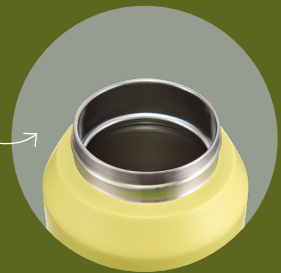

SHERBET

CORAL

SUSTAINABLE, ELEGANCE.

Sports functionality meets sustainable elegance. Fressko elevates your on-the-go refreshment with our latest offering: an elegantly designed, chemical-free, lightweight, insulated stainless steel reusable bottle equipped with our leak-proof sports lid, merging versatility with style for those always on the move.

Easy use sip-lid

Insulated

Gift ready
packaging

GLASS INFUSERS.

GIFT READY
PACKAGING

INFUSER FLASKS - GLASS

Pure infusion indulgence. Designed for the tea lovers, fruit water aficionados and smoothie sippers, our elegant double-walled, insulated glass flask with premium 2-in-1 food grade, stainless steel infuser merges quality brew-on-the-go functionality with a visual aesthetic perfection.