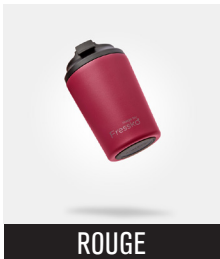

COAL

ROUGE

Fresko has been proudly supporting the NBCF since 2016. This year we created the BOOBIE CUP to help raise much-needed funds. Profit from each Boobie Cup sold goes directly to the NBCF.

♥ Thank you for your support.