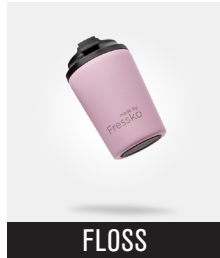

Fresko has been proudly supporting the NBCF since 2016. This year we created the BOOBIE CUP to help raise much-needed funds. Profit from each Boobie Cup sold goes directly to the NBCF.

♥ Thank you for your support.