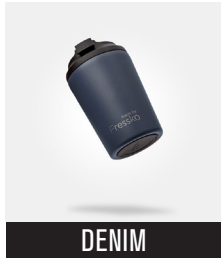

Fresko has been proudly supporting the NBCF since 2016. This year we created the BOOBIE CUP to help raise much-needed funds. Profit from each Boobie Cup sold goes directly to the NBCF.

♥ Thank you for your support.