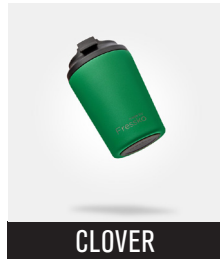

OAT

CLOVER

Fresko has been proudly supporting the NBCF since 2016. This year we created the BOOBIE CUP to help raise much-needed funds. Profit from each Boobie Cup sold goes directly to the NBCF.

♥ Thank you for your support.