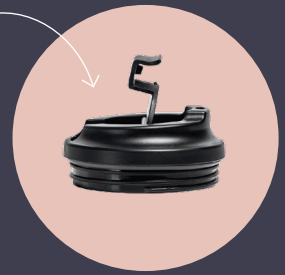

PREMIUM, ALWAYS.

Often imitated never copied, the world-renowned original Fressko coffee cup is destined to become a trusted and stylish addition to your every-day carry. Say no to excessive waste and yes to sipping more sustainably today, tomorrow and forever.

Easy-clean,
spill-proof lid

Internal barista
measurement lines

Insulated