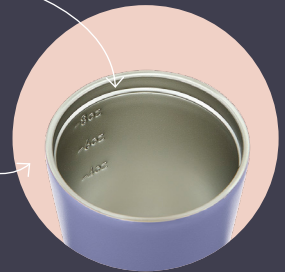

Easy-clean,
spill-proof lid

Internal barista
measurement lines

Insulated

Non-scratch surface
and non-slip base

CERAMIC CUP

BINO: Holds 227ml or 8oz

CAMINO: Holds 340ml or 12oz

COLOURS