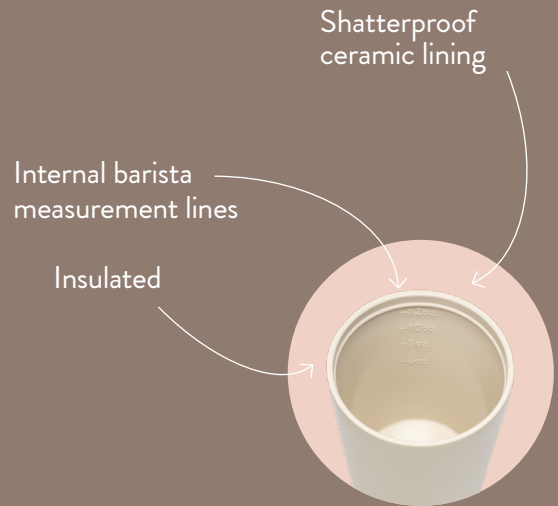

FOR THAT CLASSIC CUP FEEL.

Fressko's award-winning, world-renowned coffee cup, is now available with premium ceramic interior coating for a lustrous look and feel. Say no to excessive waste and yes to sipping more sustainably today, tomorrow and forever.