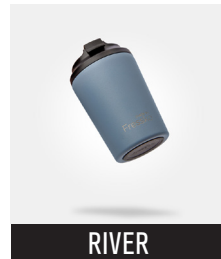

TUSCAN

RIVER