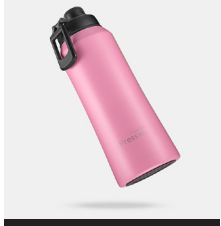

CANARY

DENIM

SAGE

TUSCAN

OAT

WATERMELON

BUBBLEGUM

GRAPE

SHERBET

CORAL

SUSTAINABLE, ELEGANCE.

Sports functionality meets sustainable elegance. Fressko elevates your on-the-go refreshment with our latest offering: an elegantly designed, chemical-free, lightweight, insulated stainless steel reusable bottle equipped with our leak-proof sports lid, merging versatility with style for those always on the move.

Easy use sip-lid

Insulated

Gift ready
packaging

GLASS INFUSERS.

GIFT READY
PACKAGING

INFUSER FLASKS - GLASS

Pure infusion indulgence. Designed for the tea lovers, fruit water aficionados and smoothie sippers, our elegant double-walled, insulated glass flask with premium 2-in-1 food grade, stainless steel infuser merges quality brew-on-the-go functionality with a visual aesthetic perfection.