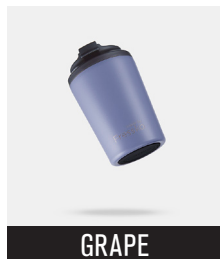

SAGE

RIVER

EMERALD

CLOVER

FROST

WATERMELON

BUBBLEGUM

GRAPE