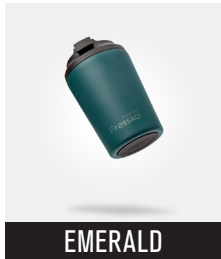

DENIM

EMERALD