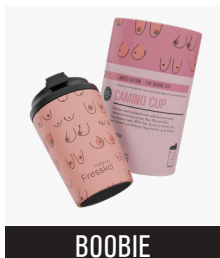

BOOBIE

Fresko has been proudly supporting the NBCF since 2016. This year we created the BOOBIE CUP to help raise much-needed funds. Profit from each Boobie Cup sold goes directly to the NBCF.

♥ Thank you for your support.