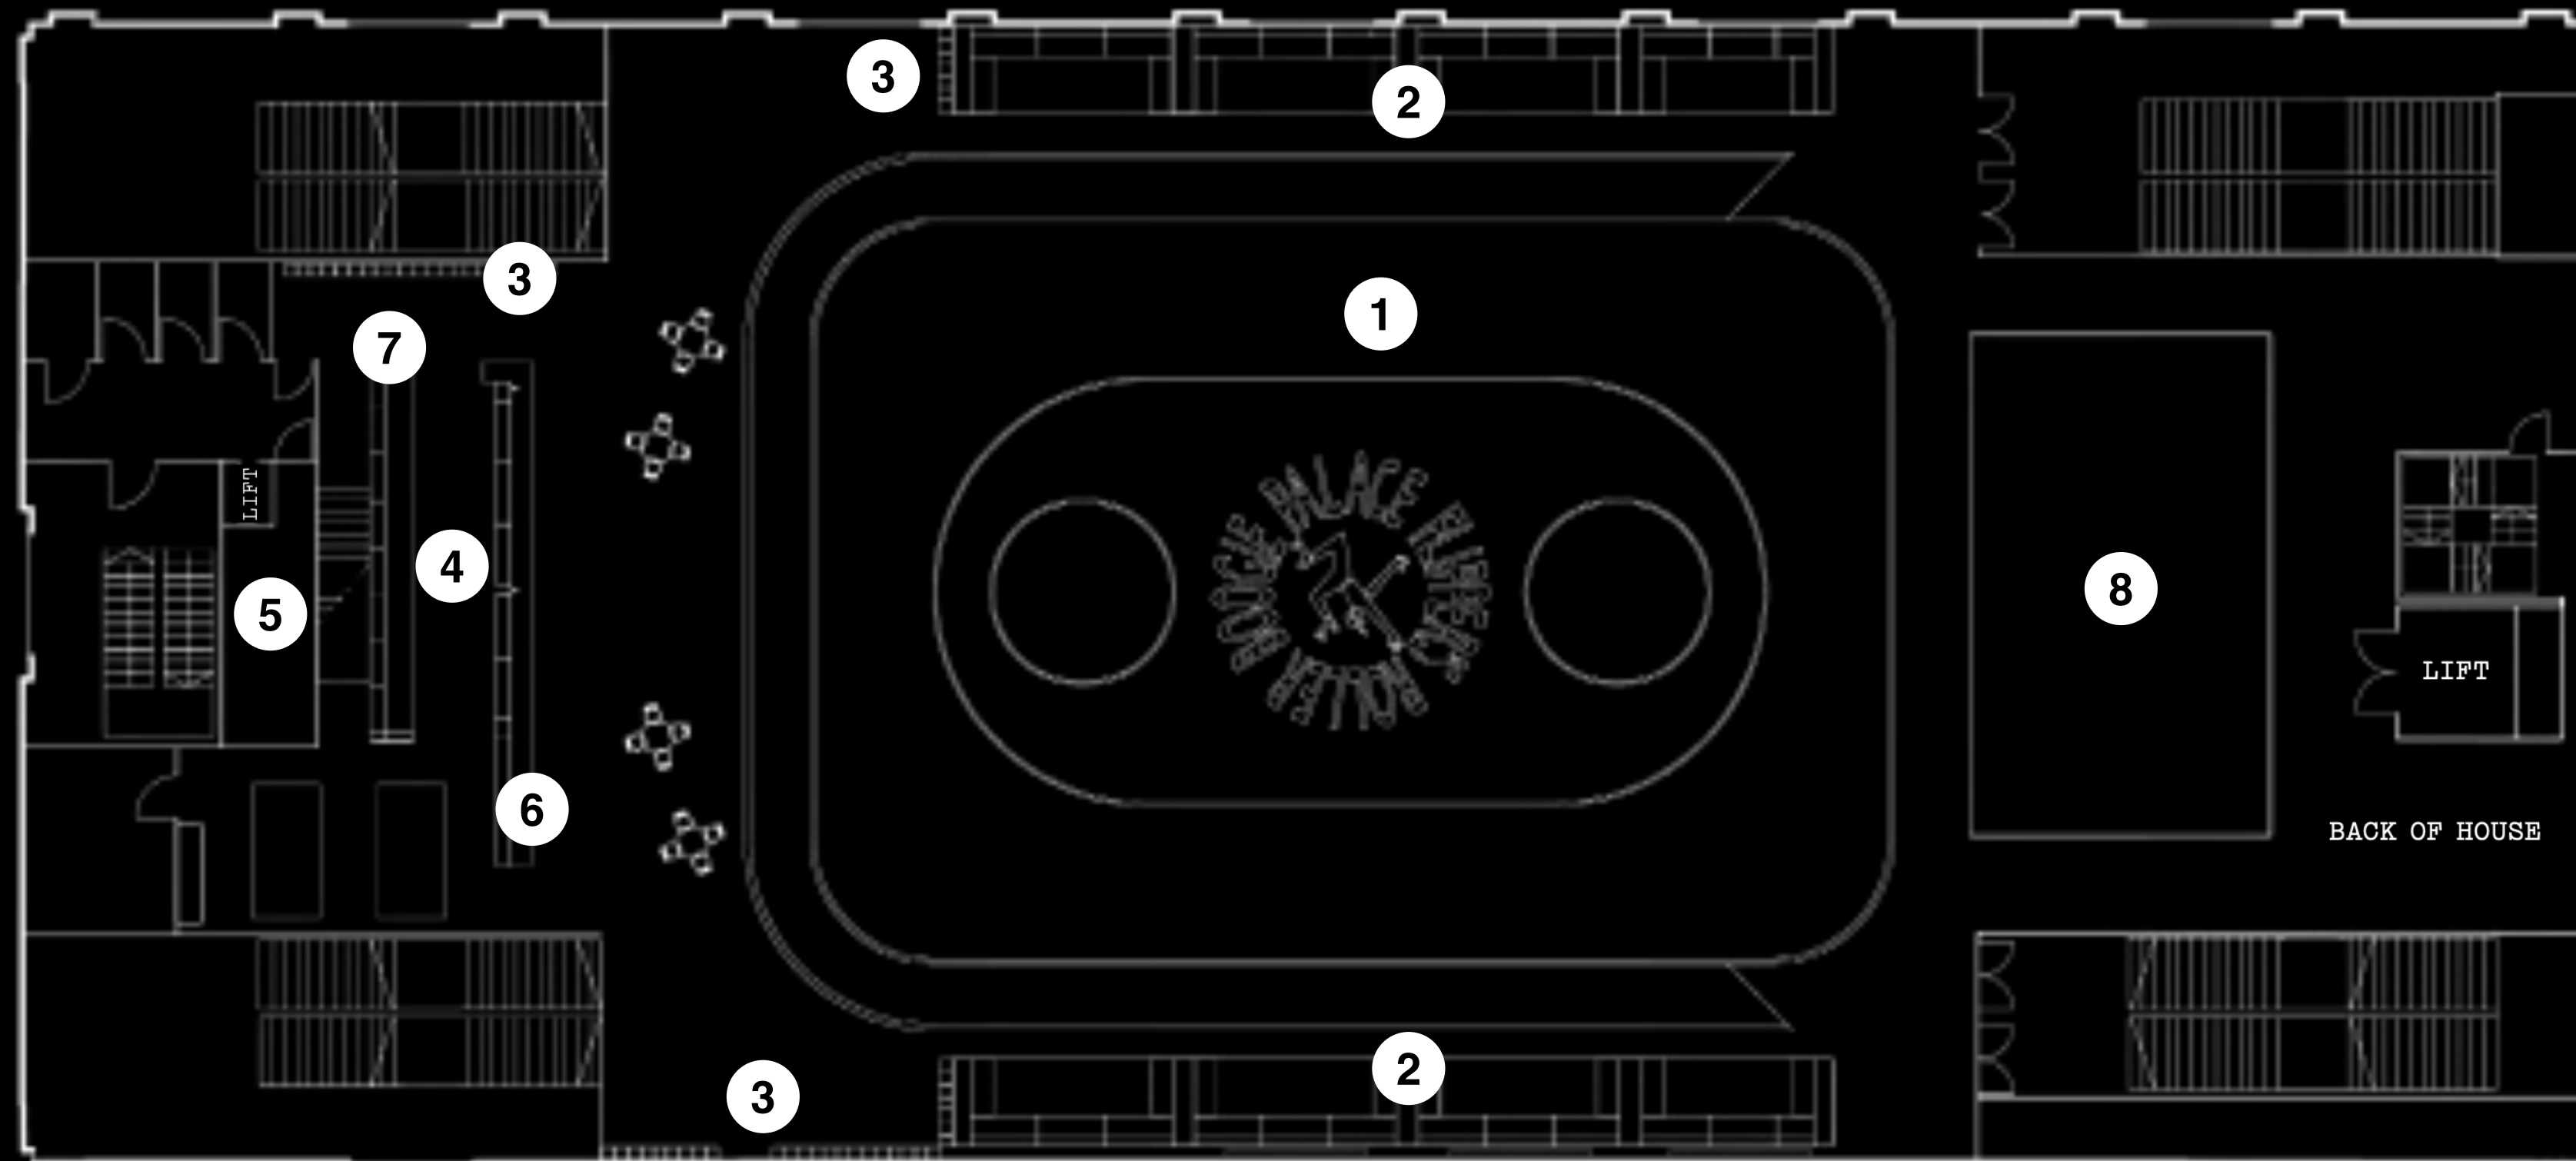

FLOOR PLAN FLIPPER'S FIRST FLOOR

① Event Space/Rink

② Private Booth

③ Lockers

④ Bar 2

⑤ Mezzanine (*Lizard Lounge*)

⑥ Extended Bar (*Or Skate Hire*)

⑦ Skate Return (*If Desired*)

⑧ Stage and DJ Setup