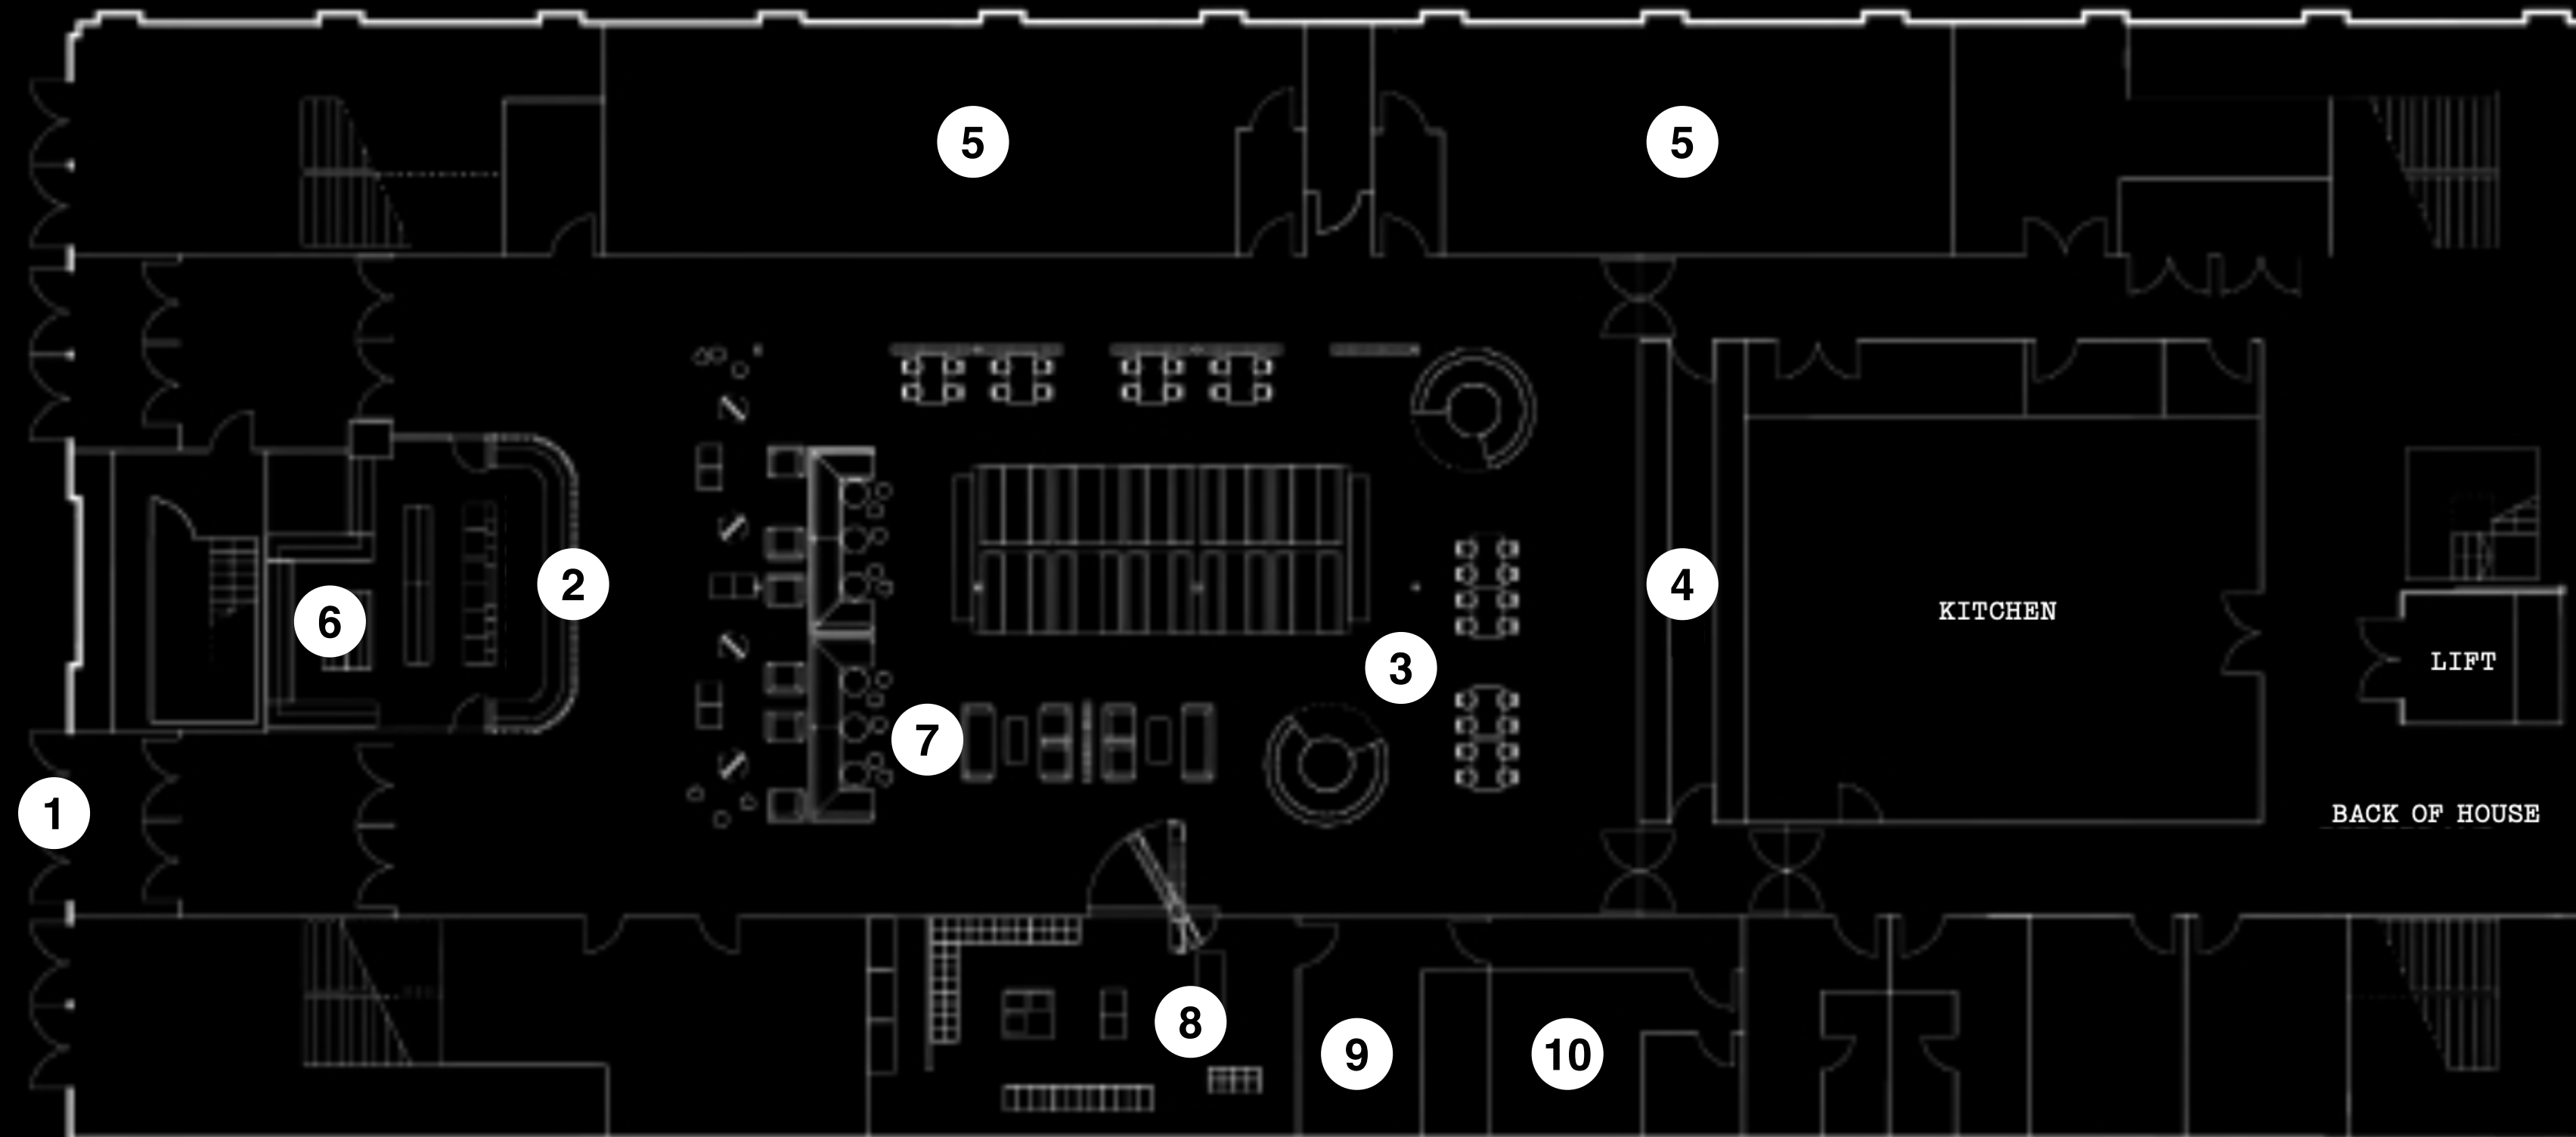

- 2,000 Standing Only
- 1,200 Standing + Skating

KEY FEATURES

- Spacious Event Area with Optional Roller Rink
- Professional Grade A/V
- Performance Stage
- Two Fixed and Fully Equipped Bars (Plus Optional Mezzanine Bar)
- Diner & Built-In Kitchen
- Bar & Booth Furniture
- Expansive Cloakroom
- 2 Green Rooms
- Over 40 Lavatories
- Adaptable Screens Throughout Venue

THE GROUND FLOOR

CAPACITY: 500

FEATURES: SCREENS, BUILT-IN BAR

The Ground Level houses our check-in style reception, cloakroom, restaurant, kitchen, and also includes a built-in glass bar and fully configurable diner-style seating.

The space can be operated in tandem or separately from the First Floor.

FLOOR PLAN FLIPPER'S GROUND FLOOR

① Entrance

② Check-In

③ Adaptable Table/
Seating Area

④ Bar 1

⑤ Restrooms

⑥ Cloakroom