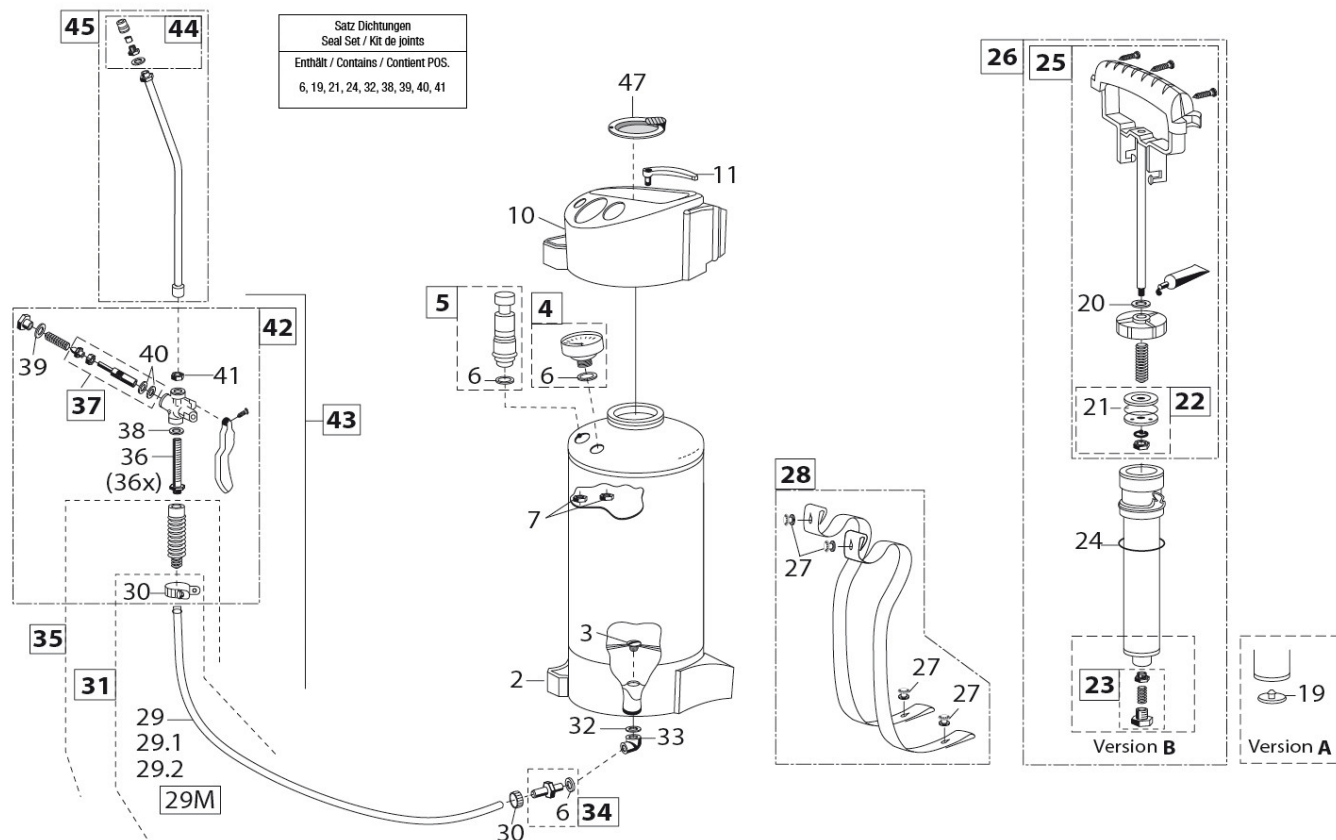

# 510 T Profiline

Hochleistungsprüheräte  
High-performance sprayer  
Pulvérisateur à grand redement

Art.Nr. 000512.0000

**GLORIA**  
Geräte für Haus und Garten

#	Article name	Article number
	Silicone grease	728781.0000
2	Bottom ring	540456.0000
3	Connecting screw	540458.0000
4	Pressure gauge	704210.0000
5	Safety relief valve	727767.0000
6, 19, 21, 24, 32, 38, 39, 40, 41	Seal set (SB)	728059.0000
7	Hex nut	604500.0000
10	Filling funnel	540455.0000
11	Cover	540457.0000
19	Valve membrane	540240.0000
20	Seal	611170.0000
22	Piston plate	727330.0000
23	Check valve	728413.0000
25	Pump rod	727992.0000

#	Article name	Article number
26	High-performance pump	728126.0000
27	Carrying strap button	603060.0000
27	Carrying strap button	603060.0000
27	Carrying strap button	603060.0000
28	Carrying strap (2 pieces as set)	727801.0000
29M	Hose	035002.0000
30	Spiral hose clamp	726185.0000
30	Spiral hose clamp	726185.0000
31	Spray hose (SB)	706950.0000
32	Seal set (SB)	728059.0000
33	Connection angle	538682.0000
34	Hose coupling with seal	726187.0000
35	Grip with hose (oil-proof)	728015.0000
36	Filter sieve	613320.0000
37	Valve pin	711790.0000
40	Seal set (SB)	728059.0000
41	Seal set (SB)	728059.0000
42	Brass quick-acting valve	728077.0000
43	Spraying conduit without spray lance	726165.0000
44	Special flat jet nozzle	716440.0000
45	Brass spray lance	718190.0000
47	Sieve	727993.0000