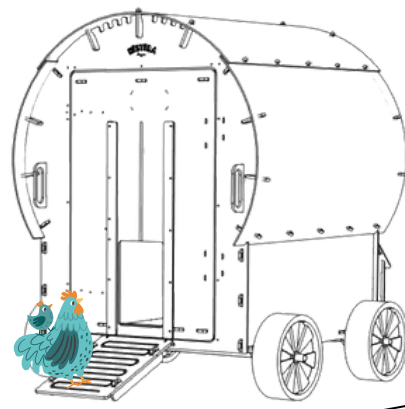

NESTERA

3-TIERED PERCH SYSTEM (3x33.8 IN EACH)
2 NESTBOXES (11x11.8 IN EACH)

THE WAGON

Living Area dimensions

44.48 in
Width

Perch x 3
33.8 in

55.9 in
Depth

Outer dimensions

44.48 in
Width

55.9 in
Depth

12.55 in 12.55 in

68.5 in
Depth

54.4 in
Height