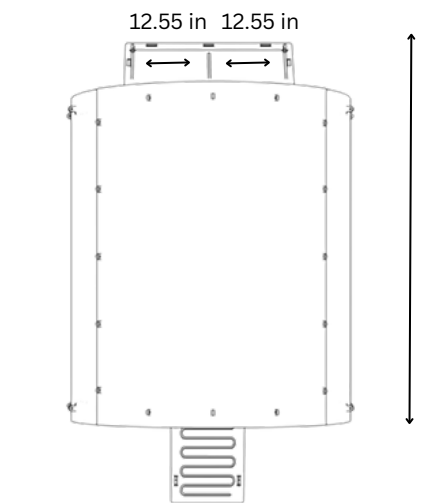

NESTERA

3-TIERED PERCH SYSTEM (3x33.8 IN EACH)
2 NESTBOXES (11x11.8 IN EACH)

THE WAGON

Living Area dimensions

44.48 in
Width

Perch x 3
33.8 in

55.9 in
Depth

Outer dimensions

44.48 in
Width

55.9 in
Depth

12.55 in 12.55 in

68.5 in
Depth

54.4 in
Height