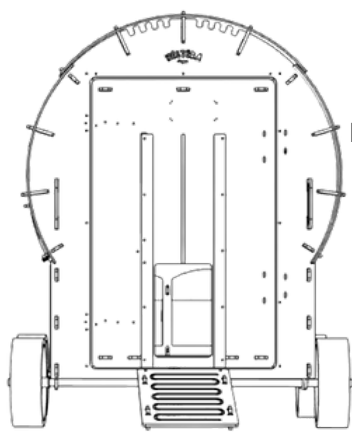

NESTERA

3-TIERED PERCH SYSTEM (3x33.8 IN EACH)
2 NESTBOXES (11x11.8 IN EACH)

THE WAGON

Living Area dimensions

44.48 in
Width

Perch x 3
33.8 in

55.9 in
Depth

Outer dimensions

44.48 in
Width

55.9 in
Depth

12.55 in 12.55 in

68.5 in
Depth

54.4 in
Height