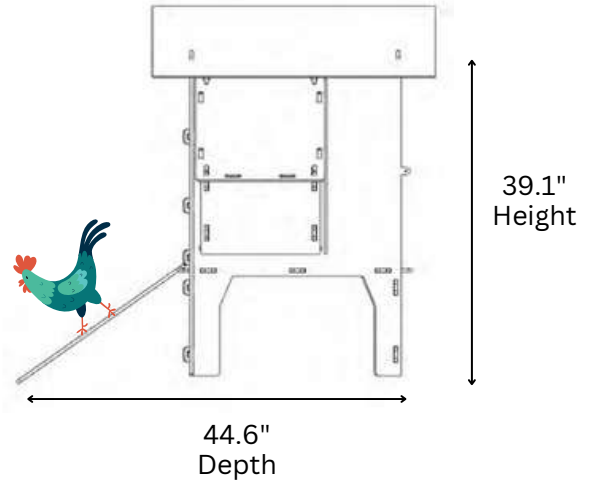

MEDIUM GROUND COOP

Living Area dimensions

Outer dimensions

NESTERA

2 x PERCHES 35.8" EACH
2 x NESTBOXES 11"x11.8" EACH

LARGE GROUND COOP

Living Area dimensions

Outer dimensions

NESTERA

1 x PERCH 23.2"

1 x NESTBOX 11"x11.8"

SMALL LODGE COOP

Living Area dimensions

Outer dimensions

NESTERA

2 x PERCHES 23.2" EACH
2 x NESTBOXES 11"x11.8" EACH

MEDIUM LODGE COOP

Living Area dimensions

Outer dimensions

NESTERA

LARGE LODGE COOP

2 x PERCHES 35.8" EACH
2 x NESTBOXES 11"x11.8" EACH

Living Area dimensions

Outer dimensions

NESTERA

1 x PERCH 23.2"

1 x NESTBOX 11"x11.8"

SMALL RAISED COOP

Living Area dimensions

Outer dimensions

NESTERA

2 x PERCHES 23.2" EACH
2 x NESTBOXES 11"x11.8" EACH