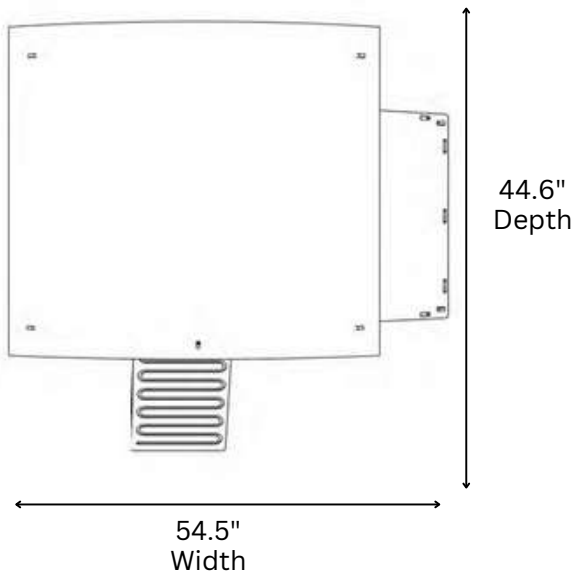

NESTERA

1 x PERCH 23.2"

1 x NESTBOX 11x11.8"

SMALL GROUND COOP

Living Area dimensions

Outer dimensions

NESTERA

2 x PERCHES 23.2" EACH
2 x NESTBOXES 11"x11.8" EACH

MEDIUM GROUND COOP

Living Area dimensions

Outer dimensions

NESTERA

2 x PERCHES 35.8" EACH
2 x NESTBOXES 11"x11.8" EACH

LARGE GROUND COOP

Living Area dimensions

Outer dimensions

NESTERA

1 x PERCH 23.2"

1 x NESTBOX 11"x11.8"

SMALL LODGE COOP

Living Area dimensions

Outer dimensions

NESTERA

2 x PERCHES 23.2" EACH
2 x NESTBOXES 11"x11.8" EACH

MEDIUM LODGE COOP

Living Area dimensions

Outer dimensions

NESTERA

LARGE LODGE COOP

2 x PERCHES 35.8" EACH
2 x NESTBOXES 11"x11.8" EACH

Living Area dimensions

Outer dimensions