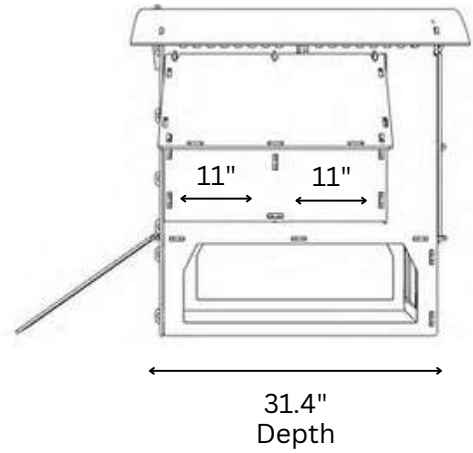

NESTERA

1 x PERCH 23.2"

1 x NESTBOX 11"x11.8"

SMALL LODGE COOP

Living Area dimensions

Outer dimensions

NESTERA

2 x PERCHES 23.2" EACH
2 x NESTBOXES 11"x11.8" EACH

MEDIUM LODGE COOP

Living Area dimensions

Outer dimensions

NESTERA

LARGE LODGE COOP

2 x PERCHES 35.8" EACH
2 x NESTBOXES 11"x11.8" EACH

Living Area dimensions

Outer dimensions

NESTERA

1 x PERCH 23.2"

1 x NESTBOX 11"x11.8"

SMALL RAISED COOP

Living Area dimensions

Outer dimensions

NESTERA

2 x PERCHES 23.2" EACH
2 x NESTBOXES 11"x11.8" EACH

MEDIUM RAISED COOP

Living Area dimensions

Outer dimensions

NESTERA

2 x PERCHES 35.8" EACH
2 x NESTBOXES 11"x11.8" EACH

LARGE RAISED COOP

Living Area dimensions

Outer dimensions