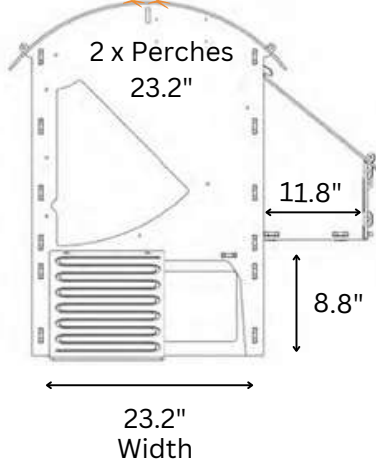

MEDIUM GROUND COOP

Living Area dimensions

Outer dimensions

NESTERA

2 x PERCHES 35.8" EACH
2 x NESTBOXES 11"x11.8" EACH

LARGE GROUND COOP

Living Area dimensions

Outer dimensions

NESTERA

1 x PERCH 23.2"

1 x NESTBOX 11"x11.8"

SMALL LODGE COOP

Living Area dimensions

Outer dimensions

NESTERA

2 x PERCHES 23.2" EACH
2 x NESTBOXES 11"x11.8" EACH

MEDIUM LODGE COOP

Living Area dimensions

Outer dimensions

NESTERA

LARGE LODGE COOP

2 x PERCHES 35.8" EACH
2 x NESTBOXES 11"x11.8" EACH

Living Area dimensions

Outer dimensions

NESTERA

1 x PERCH 23.2"

1 x NESTBOX 11"x11.8"

SMALL RAISED COOP

Living Area dimensions

Outer dimensions

NESTERA

2 x PERCHES 23.2" EACH
2 x NESTBOXES 11"x11.8" EACH