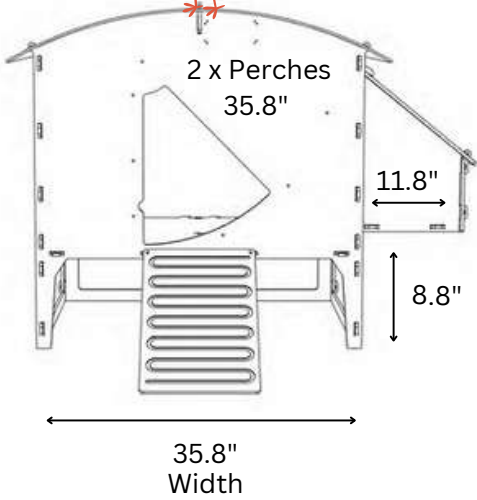

NESTERA

1 x PERCH 23.2"

1 x NESTBOX 11"x11.8"

SMALL LODGE COOP

Living Area dimensions

Outer dimensions

NESTERA

2 x PERCHES 23.2" EACH
2 x NESTBOXES 11"x11.8" EACH

MEDIUM LODGE COOP

Living Area dimensions

Outer dimensions

NESTERA

LARGE LODGE COOP

2 x PERCHES 35.8" EACH
2 x NESTBOXES 11"x11.8" EACH

Living Area dimensions

Outer dimensions

NESTERA

1 x PERCH 23.2"

1 x NESTBOX 11"x11.8"

SMALL RAISED COOP

Living Area dimensions

Outer dimensions

NESTERA

2 x PERCHES 23.2" EACH
2 x NESTBOXES 11"x11.8" EACH

MEDIUM RAISED COOP

Living Area dimensions

Outer dimensions

NESTERA

2 x PERCHES 35.8" EACH
2 x NESTBOXES 11"x11.8" EACH

LARGE RAISED COOP

Living Area dimensions

Outer dimensions