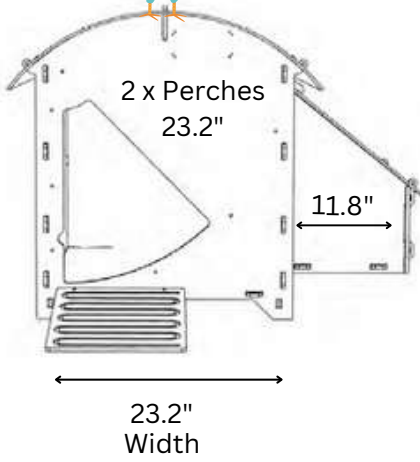

NESTERA

1 x PERCH 23.2"

1 x NESTBOX 11x11.8"

SMALL GROUND COOP

Living Area dimensions

Outer dimensions

NESTERA

2 x PERCHES 23.2" EACH
2 x NESTBOXES 11"x11.8" EACH

MEDIUM GROUND COOP

Living Area dimensions

Outer dimensions

NESTERA

2 x PERCHES 35.8" EACH
2 x NESTBOXES 11"x11.8" EACH

LARGE GROUND COOP

Living Area dimensions

Outer dimensions

NESTERA

1 x PERCH 23.2"

1 x NESTBOX 11"x11.8"

SMALL LODGE COOP

Living Area dimensions

Outer dimensions

NESTERA

2 x PERCHES 23.2" EACH
2 x NESTBOXES 11"x11.8" EACH

MEDIUM LODGE COOP

Living Area dimensions

Outer dimensions

NESTERA

LARGE LODGE COOP

2 x PERCHES 35.8" EACH
2 x NESTBOXES 11"x11.8" EACH

Living Area dimensions

Outer dimensions