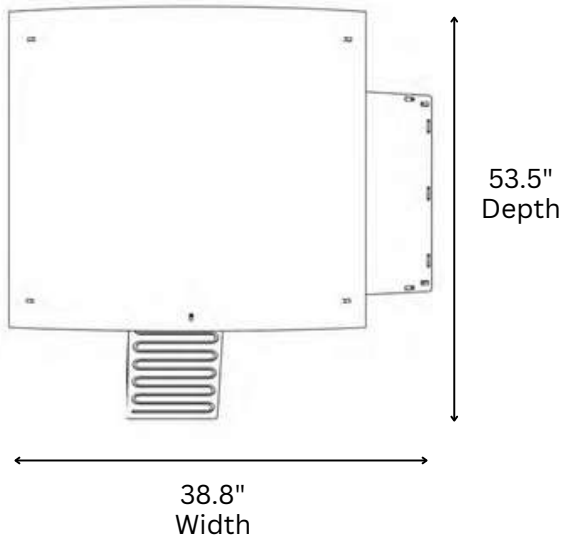

MEDIUM GROUND COOP

Living Area dimensions

Outer dimensions

NESTERA

2 x PERCHES 35.8" EACH
2 x NESTBOXES 11"x11.8" EACH

LARGE GROUND COOP

Living Area dimensions

Outer dimensions

NESTERA

1 x PERCH 23.2"

1 x NESTBOX 11"x11.8"

SMALL LODGE COOP

Living Area dimensions

Outer dimensions

NESTERA

2 x PERCHES 23.2" EACH
2 x NESTBOXES 11"x11.8" EACH

MEDIUM LODGE COOP

Living Area dimensions

Outer dimensions

NESTERA

LARGE LODGE COOP

2 x PERCHES 35.8" EACH
2 x NESTBOXES 11"x11.8" EACH

Living Area dimensions

Outer dimensions

NESTERA

1 x PERCH 23.2"

1 x NESTBOX 11"x11.8"

SMALL RAISED COOP

Living Area dimensions

Outer dimensions

NESTERA

2 x PERCHES 23.2" EACH
2 x NESTBOXES 11"x11.8" EACH