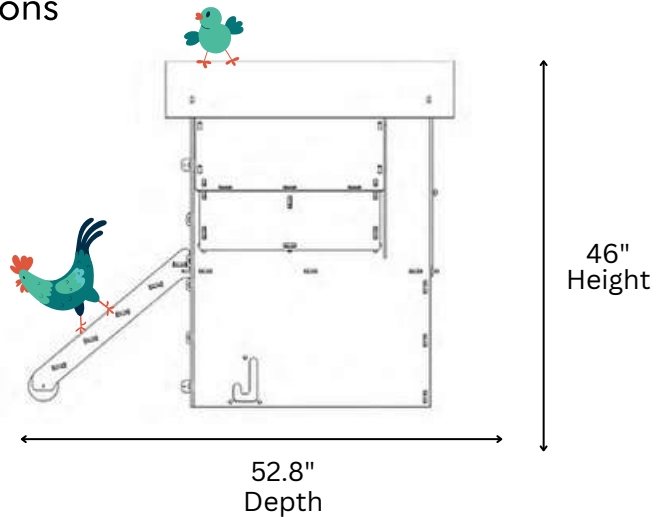

NESTERA

1 x PERCH 23.2"

1 x NESTBOX 11"x11.8"

SMALL LODGE COOP

Living Area dimensions

Outer dimensions

NESTERA

2 x PERCHES 23.2" EACH
2 x NESTBOXES 11"x11.8" EACH

MEDIUM LODGE COOP

Living Area dimensions

Outer dimensions

NESTERA

LARGE LODGE COOP

2 x PERCHES 35.8" EACH
2 x NESTBOXES 11"x11.8" EACH

Living Area dimensions

Outer dimensions

NESTERA

1 x PERCH 23.2"

1 x NESTBOX 11"x11.8"

SMALL RAISED COOP

Living Area dimensions

Outer dimensions

NESTERA

2 x PERCHES 23.2" EACH
2 x NESTBOXES 11"x11.8" EACH

MEDIUM RAISED COOP

Living Area dimensions

Outer dimensions

NESTERA

2 x PERCHES 35.8" EACH
2 x NESTBOXES 11"x11.8" EACH

LARGE RAISED COOP

Living Area dimensions

Outer dimensions