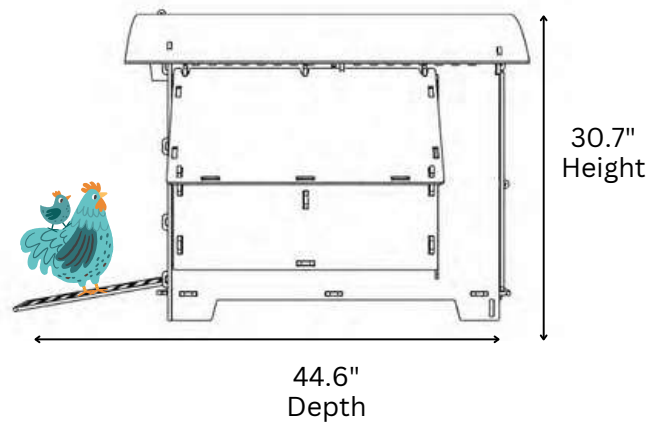

NESTERA

1 x PERCH 23.2"

1 x NESTBOX 11x11.8"

SMALL GROUND COOP

Living Area dimensions

Outer dimensions

NESTERA

2 x PERCHES 23.2" EACH
2 x NESTBOXES 11"x11.8" EACH

MEDIUM GROUND COOP

Living Area dimensions

Outer dimensions

NESTERA

2 x PERCHES 35.8" EACH
2 x NESTBOXES 11"x11.8" EACH

LARGE GROUND COOP

Living Area dimensions

Outer dimensions

NESTERA

1 x PERCH 23.2"

1 x NESTBOX 11"x11.8"

SMALL LODGE COOP

Living Area dimensions

Outer dimensions

NESTERA

2 x PERCHES 23.2" EACH
2 x NESTBOXES 11"x11.8" EACH

MEDIUM LODGE COOP

Living Area dimensions

Outer dimensions

NESTERA

LARGE LODGE COOP

2 x PERCHES 35.8" EACH
2 x NESTBOXES 11"x11.8" EACH

Living Area dimensions

Outer dimensions