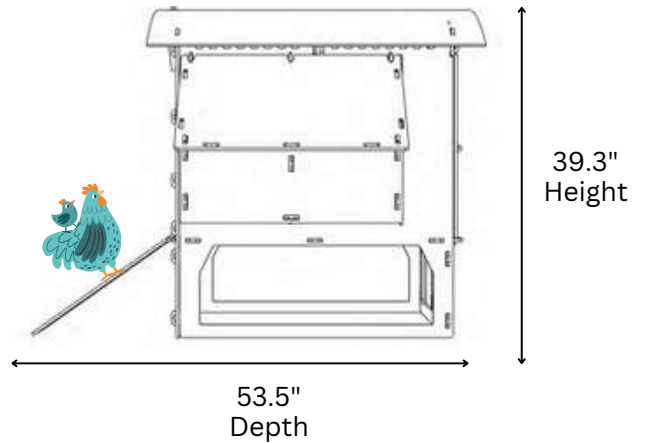

NESTERA

1 x PERCH 23.2"

1 x NESTBOX 11"x11.8"

SMALL LODGE COOP

Living Area dimensions

Outer dimensions

NESTERA

2 x PERCHES 23.2" EACH
2 x NESTBOXES 11"x11.8" EACH

MEDIUM LODGE COOP

Living Area dimensions

Outer dimensions

NESTERA

LARGE LODGE COOP

2 x PERCHES 35.8" EACH
2 x NESTBOXES 11"x11.8" EACH

Living Area dimensions

Outer dimensions

NESTERA

1 x PERCH 23.2"

1 x NESTBOX 11"x11.8"

SMALL RAISED COOP

Living Area dimensions

Outer dimensions

NESTERA

2 x PERCHES 23.2" EACH
2 x NESTBOXES 11"x11.8" EACH

MEDIUM RAISED COOP

Living Area dimensions

Outer dimensions

NESTERA

2 x PERCHES 35.8" EACH
2 x NESTBOXES 11"x11.8" EACH

LARGE RAISED COOP

Living Area dimensions

Outer dimensions