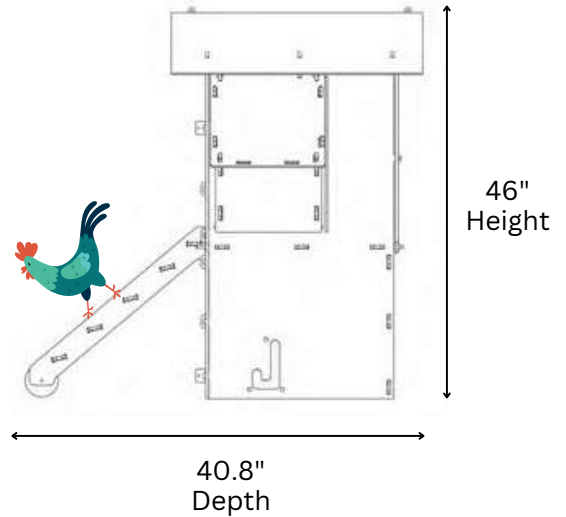

NESTERA

1 x PERCH 23.2"

1 x NESTBOX 11x11.8"

SMALL GROUND COOP

Living Area dimensions

Outer dimensions

NESTERA

2 x PERCHES 23.2" EACH
2 x NESTBOXES 11"x11.8" EACH

MEDIUM LODGE COOP

Living Area dimensions

Outer dimensions

NESTERA

LARGE LODGE COOP

2 x PERCHES 35.8" EACH
2 x NESTBOXES 11"x11.8" EACH

Living Area dimensions

Outer dimensions

NESTERA

1 x PERCH 23.2"

1 x NESTBOX 11"x11.8"

SMALL RAISED COOP

Living Area dimensions

Outer dimensions

NESTERA

2 x PERCHES 23.2" EACH
2 x NESTBOXES 11"x11.8" EACH

MEDIUM RAISED COOP

Living Area dimensions

Outer dimensions

NESTERA

2 x PERCHES 35.8" EACH
2 x NESTBOXES 11"x11.8" EACH

LARGE RAISED COOP

Living Area dimensions

Outer dimensions