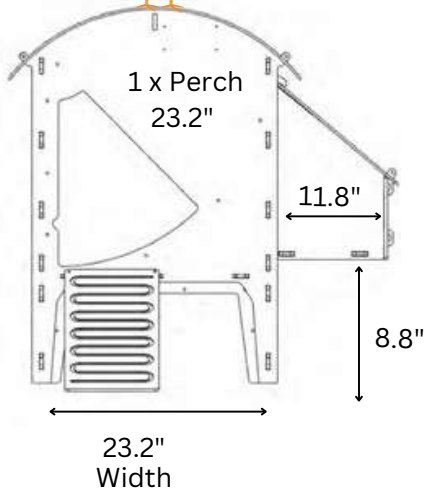

MEDIUM GROUND COOP

Living Area dimensions

Outer dimensions

NESTERA

2 x PERCHES 35.8" EACH
2 x NESTBOXES 11"x11.8" EACH

LARGE GROUND COOP

Living Area dimensions

Outer dimensions

NESTERA

1 x PERCH 23.2"

1 x NESTBOX 11"x11.8"

SMALL LODGE COOP

Living Area dimensions

Outer dimensions

NESTERA

2 x PERCHES 23.2" EACH
2 x NESTBOXES 11"x11.8" EACH

MEDIUM LODGE COOP

Living Area dimensions

Outer dimensions

NESTERA

LARGE LODGE COOP

2 x PERCHES 35.8" EACH
2 x NESTBOXES 11"x11.8" EACH

Living Area dimensions

Outer dimensions

NESTERA

1 x PERCH 23.2"

1 x NESTBOX 11"x11.8"

SMALL RAISED COOP

Living Area dimensions

Outer dimensions

NESTERA

2 x PERCHES 23.2" EACH
2 x NESTBOXES 11"x11.8" EACH