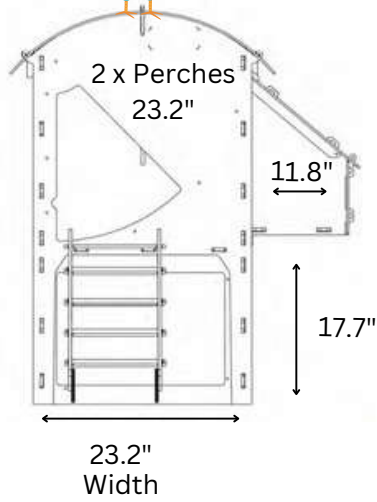

NESTERA

1 x PERCH 23.2"

1 x NESTBOX 11"x11.8"

SMALL LODGE COOP

Living Area dimensions

Outer dimensions

NESTERA

2 x PERCHES 23.2" EACH
2 x NESTBOXES 11"x11.8" EACH

MEDIUM LODGE COOP

Living Area dimensions

Outer dimensions

NESTERA

LARGE LODGE COOP

2 x PERCHES 35.8" EACH
2 x NESTBOXES 11"x11.8" EACH

Living Area dimensions

Outer dimensions

NESTERA

1 x PERCH 23.2"

1 x NESTBOX 11"x11.8"

SMALL RAISED COOP

Living Area dimensions

Outer dimensions

NESTERA

2 x PERCHES 23.2" EACH
2 x NESTBOXES 11"x11.8" EACH

MEDIUM RAISED COOP

Living Area dimensions

Outer dimensions

NESTERA

2 x PERCHES 35.8" EACH
2 x NESTBOXES 11"x11.8" EACH

LARGE RAISED COOP

Living Area dimensions

Outer dimensions