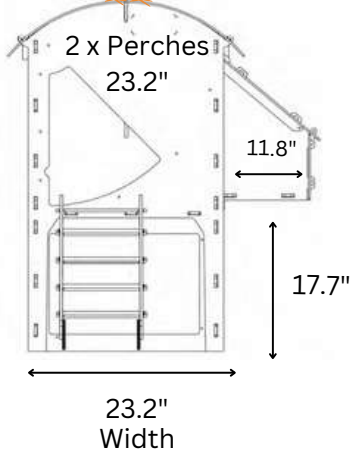

NESTERA

1 x PERCH 23.2"

1 x NESTBOX 11"x11.8"

SMALL LODGE COOP

Living Area dimensions

Outer dimensions

NESTERA

2 x PERCHES 23.2" EACH
2 x NESTBOXES 11"x11.8" EACH

MEDIUM LODGE COOP

Living Area dimensions

Outer dimensions

NESTERA

LARGE LODGE COOP

2 x PERCHES 35.8" EACH
2 x NESTBOXES 11"x11.8" EACH

Living Area dimensions

Outer dimensions

NESTERA

1 x PERCH 23.2"

1 x NESTBOX 11"x11.8"

SMALL RAISED COOP

Living Area dimensions

Outer dimensions

NESTERA

2 x PERCHES 23.2" EACH
2 x NESTBOXES 11"x11.8" EACH

MEDIUM RAISED COOP

Living Area dimensions

Outer dimensions

NESTERA

2 x PERCHES 35.8" EACH
2 x NESTBOXES 11"x11.8" EACH

LARGE RAISED COOP

Living Area dimensions

Outer dimensions