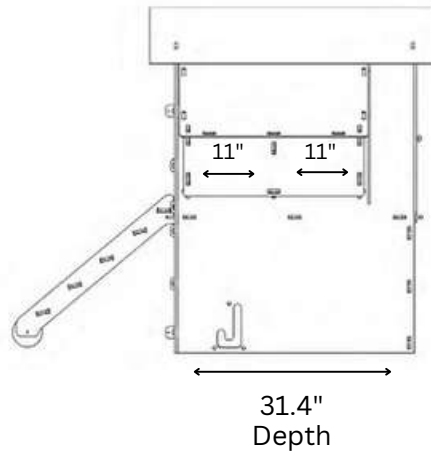

NESTERA

1 x PERCH 23.2"

1 x NESTBOX 11"x11.8"

SMALL LODGE COOP

Living Area dimensions

Outer dimensions

NESTERA

2 x PERCHES 23.2" EACH
2 x NESTBOXES 11"x11.8" EACH

MEDIUM LODGE COOP

Living Area dimensions

Outer dimensions

NESTERA

LARGE LODGE COOP

2 x PERCHES 35.8" EACH
2 x NESTBOXES 11"x11.8" EACH

Living Area dimensions

Outer dimensions

NESTERA

1 x PERCH 23.2"

1 x NESTBOX 11"x11.8"

SMALL RAISED COOP

Living Area dimensions

Outer dimensions

NESTERA

2 x PERCHES 23.2" EACH
2 x NESTBOXES 11"x11.8" EACH

MEDIUM RAISED COOP

Living Area dimensions

Outer dimensions

NESTERA

2 x PERCHES 35.8" EACH
2 x NESTBOXES 11"x11.8" EACH

LARGE RAISED COOP

Living Area dimensions

Outer dimensions