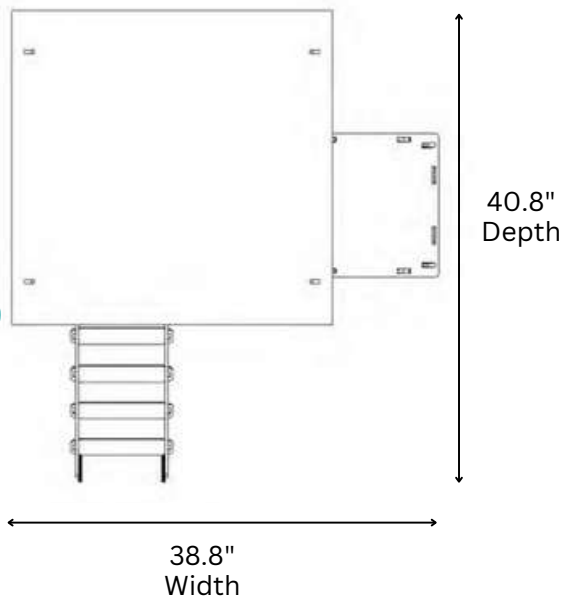

NESTERA

1 x PERCH 23.2"

1 x NESTBOX 11"x11.8"

SMALL LODGE COOP

Living Area dimensions

Outer dimensions

NESTERA

2 x PERCHES 23.2" EACH
2 x NESTBOXES 11"x11.8" EACH

MEDIUM LODGE COOP

Living Area dimensions

Outer dimensions

NESTERA

LARGE LODGE COOP

2 x PERCHES 35.8" EACH
2 x NESTBOXES 11"x11.8" EACH

Living Area dimensions

Outer dimensions

NESTERA

1 x PERCH 23.2"

1 x NESTBOX 11"x11.8"

SMALL RAISED COOP

Living Area dimensions

Outer dimensions

NESTERA

2 x PERCHES 23.2" EACH
2 x NESTBOXES 11"x11.8" EACH

MEDIUM RAISED COOP

Living Area dimensions

Outer dimensions

NESTERA

2 x PERCHES 35.8" EACH
2 x NESTBOXES 11"x11.8" EACH

LARGE RAISED COOP

Living Area dimensions

Outer dimensions