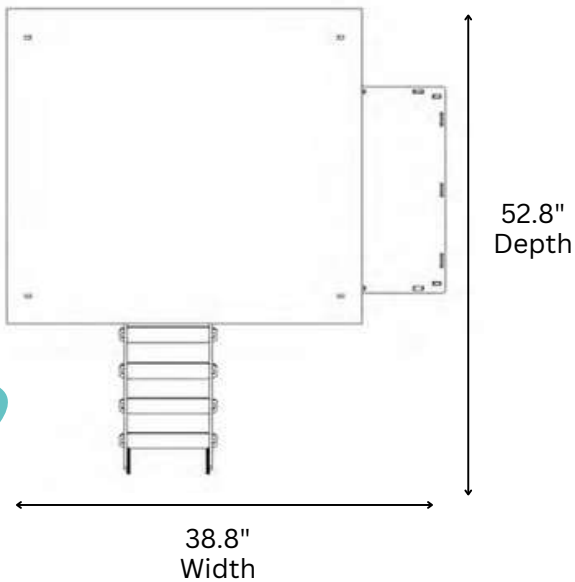

NESTERA

1 x PERCH 23.2"

1 x NESTBOX 11"x11.8"

SMALL LODGE COOP

Living Area dimensions

Outer dimensions

NESTERA

2 x PERCHES 23.2" EACH
2 x NESTBOXES 11"x11.8" EACH

MEDIUM LODGE COOP

Living Area dimensions

Outer dimensions

NESTERA

LARGE LODGE COOP

2 x PERCHES 35.8" EACH
2 x NESTBOXES 11"x11.8" EACH

Living Area dimensions

Outer dimensions

NESTERA

1 x PERCH 23.2"

1 x NESTBOX 11"x11.8"

SMALL RAISED COOP

Living Area dimensions

Outer dimensions

NESTERA

2 x PERCHES 23.2" EACH
2 x NESTBOXES 11"x11.8" EACH

MEDIUM RAISED COOP

Living Area dimensions

Outer dimensions

NESTERA

2 x PERCHES 35.8" EACH
2 x NESTBOXES 11"x11.8" EACH

LARGE RAISED COOP

Living Area dimensions

Outer dimensions