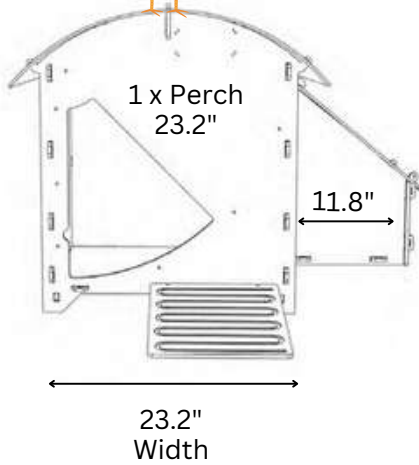

NESTERA

1 x PERCH 23.2"

1 x NESTBOX 11x11.8"

SMALL GROUND COOP

Living Area dimensions

Outer dimensions

NESTERA

2 x PERCHES 23.2" EACH
2 x NESTBOXES 11"x11.8" EACH

MEDIUM GROUND COOP

Living Area dimensions

Outer dimensions

NESTERA

2 x PERCHES 35.8" EACH
2 x NESTBOXES 11"x11.8" EACH

LARGE GROUND COOP

Living Area dimensions

Outer dimensions

NESTERA

1 x PERCH 23.2"

1 x NESTBOX 11"x11.8"

SMALL LODGE COOP

Living Area dimensions

Outer dimensions

NESTERA

2 x PERCHES 23.2" EACH
2 x NESTBOXES 11"x11.8" EACH

MEDIUM LODGE COOP

Living Area dimensions

Outer dimensions

NESTERA

LARGE LODGE COOP

2 x PERCHES 35.8" EACH
2 x NESTBOXES 11"x11.8" EACH

Living Area dimensions

Outer dimensions