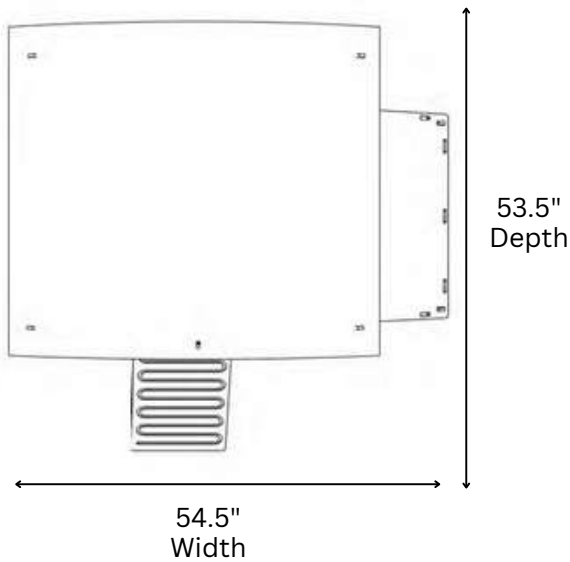

NESTERA

1 x PERCH 23.2"

1 x NESTBOX 11"x11.8"

SMALL LODGE COOP

Living Area dimensions

Outer dimensions

NESTERA

2 x PERCHES 23.2" EACH
2 x NESTBOXES 11"x11.8" EACH

MEDIUM LODGE COOP

Living Area dimensions

Outer dimensions

NESTERA

LARGE LODGE COOP

2 x PERCHES 35.8" EACH
2 x NESTBOXES 11"x11.8" EACH

Living Area dimensions

Outer dimensions

NESTERA

1 x PERCH 23.2"

1 x NESTBOX 11"x11.8"

SMALL RAISED COOP

Living Area dimensions

Outer dimensions

NESTERA

2 x PERCHES 23.2" EACH
2 x NESTBOXES 11"x11.8" EACH

MEDIUM RAISED COOP

Living Area dimensions

Outer dimensions

NESTERA

2 x PERCHES 35.8" EACH
2 x NESTBOXES 11"x11.8" EACH

LARGE RAISED COOP

Living Area dimensions

Outer dimensions