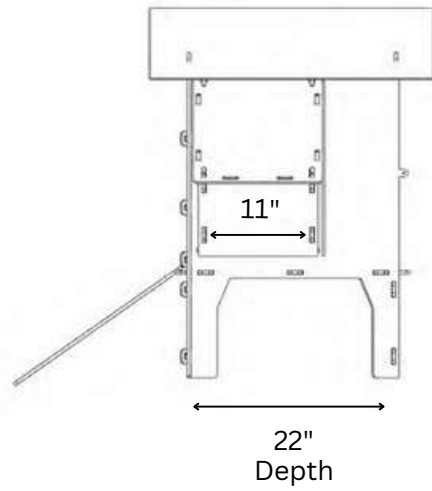

MEDIUM GROUND COOP

Living Area dimensions

Outer dimensions

NESTERA

2 x PERCHES 35.8" EACH
2 x NESTBOXES 11"x11.8" EACH

LARGE GROUND COOP

Living Area dimensions

Outer dimensions

NESTERA

1 x PERCH 23.2"

1 x NESTBOX 11"x11.8"

SMALL LODGE COOP

Living Area dimensions

Outer dimensions

NESTERA

2 x PERCHES 23.2" EACH
2 x NESTBOXES 11"x11.8" EACH

MEDIUM LODGE COOP

Living Area dimensions

Outer dimensions

NESTERA

LARGE LODGE COOP

2 x PERCHES 35.8" EACH
2 x NESTBOXES 11"x11.8" EACH

Living Area dimensions

Outer dimensions

NESTERA

1 x PERCH 23.2"

1 x NESTBOX 11"x11.8"

SMALL RAISED COOP

Living Area dimensions

Outer dimensions

NESTERA

2 x PERCHES 23.2" EACH
2 x NESTBOXES 11"x11.8" EACH