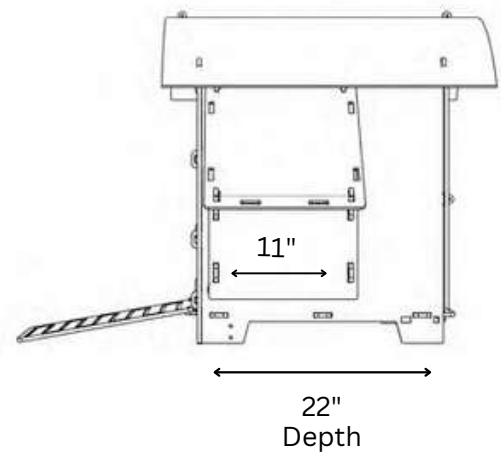

NESTERA

1 x PERCH 23.2"

1 x NESTBOX 11x11.8"

SMALL GROUND COOP

Living Area dimensions

Outer dimensions

NESTERA

2 x PERCHES 23.2" EACH
2 x NESTBOXES 11"x11.8" EACH

MEDIUM GROUND COOP

Living Area dimensions

Outer dimensions

NESTERA

2 x PERCHES 35.8" EACH
2 x NESTBOXES 11"x11.8" EACH

LARGE GROUND COOP

Living Area dimensions

Outer dimensions

NESTERA

1 x PERCH 23.2"

1 x NESTBOX 11"x11.8"

SMALL LODGE COOP

Living Area dimensions

Outer dimensions

NESTERA

2 x PERCHES 23.2" EACH
2 x NESTBOXES 11"x11.8" EACH

NESTERA

1 x PERCH 23.2"

1 x NESTBOX 11"x11.8"

SMALL RAISED COOP

Living Area dimensions

Outer dimensions

NESTERA

2 x PERCHES 23.2" EACH
2 x NESTBOXES 11"x11.8" EACH