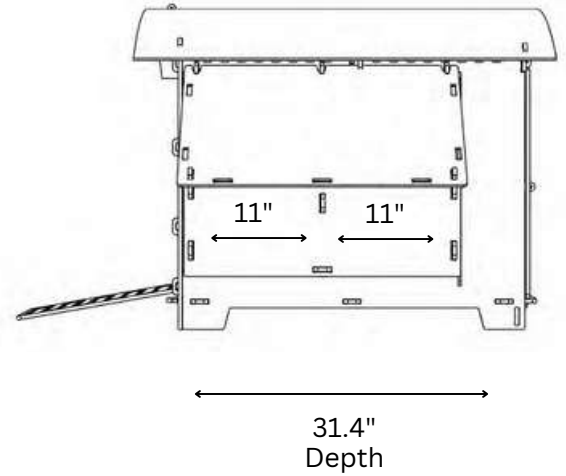

NESTERA

1 x PERCH 23.2"

1 x NESTBOX 11x11.8"

SMALL GROUND COOP

Living Area dimensions

Outer dimensions

NESTERA

2 x PERCHES 23.2" EACH
2 x NESTBOXES 11"x11.8" EACH

MEDIUM GROUND COOP

Living Area dimensions

Outer dimensions

NESTERA

2 x PERCHES 35.8" EACH
2 x NESTBOXES 11"x11.8" EACH

LARGE GROUND COOP

Living Area dimensions

Outer dimensions

NESTERA

1 x PERCH 23.2"

1 x NESTBOX 11"x11.8"

SMALL LODGE COOP

Living Area dimensions

Outer dimensions

NESTERA

2 x PERCHES 23.2" EACH
2 x NESTBOXES 11"x11.8" EACH

MEDIUM LODGE COOP

Living Area dimensions

Outer dimensions

NESTERA

LARGE LODGE COOP

2 x PERCHES 35.8" EACH
2 x NESTBOXES 11"x11.8" EACH

Living Area dimensions

Outer dimensions