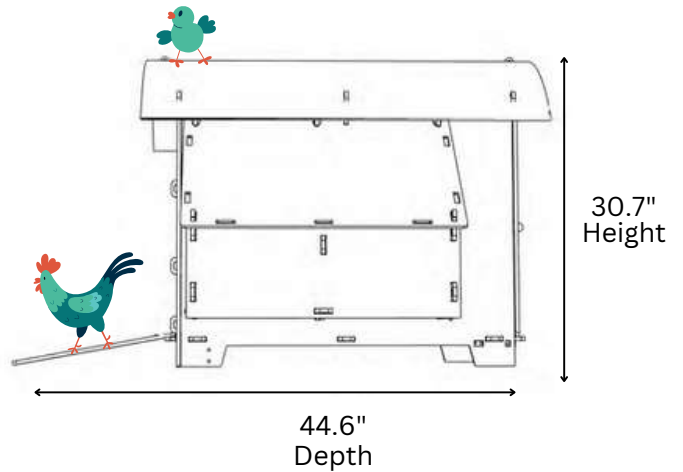

NESTERA

1 x PERCH 23.2"

1 x NESTBOX 11x11.8"

SMALL GROUND COOP

Living Area dimensions

Outer dimensions

NESTERA

2 x PERCHES 23.2" EACH
2 x NESTBOXES 11"x11.8" EACH

MEDIUM GROUND COOP

Living Area dimensions

Outer dimensions

NESTERA

2 x PERCHES 35.8" EACH
2 x NESTBOXES 11"x11.8" EACH

LARGE GROUND COOP

Living Area dimensions

Outer dimensions

NESTERA

1 x PERCH 23.2"

1 x NESTBOX 11"x11.8"

SMALL LODGE COOP

Living Area dimensions

Outer dimensions

NESTERA

2 x PERCHES 23.2" EACH
2 x NESTBOXES 11"x11.8" EACH

MEDIUM LODGE COOP

Living Area dimensions

Outer dimensions

NESTERA

LARGE LODGE COOP

2 x PERCHES 35.8" EACH
2 x NESTBOXES 11"x11.8" EACH

Living Area dimensions

Outer dimensions