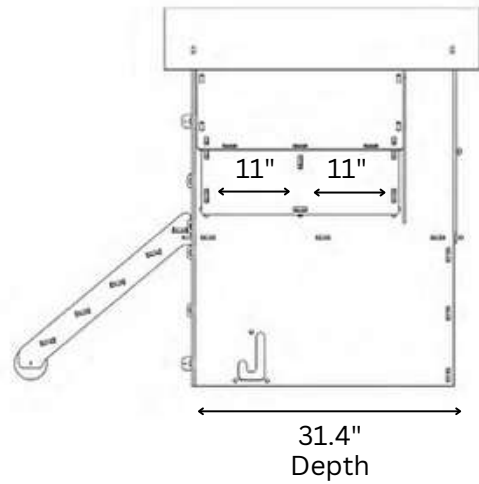

NESTERA

1 x PERCH 23.2"

1 x NESTBOX 11"x11.8"

SMALL LODGE COOP

Living Area dimensions

Outer dimensions

NESTERA

2 x PERCHES 23.2" EACH
2 x NESTBOXES 11"x11.8" EACH

MEDIUM LODGE COOP

Living Area dimensions

Outer dimensions

NESTERA

LARGE LODGE COOP

2 x PERCHES 35.8" EACH
2 x NESTBOXES 11"x11.8" EACH

Living Area dimensions

Outer dimensions

NESTERA

1 x PERCH 23.2"

1 x NESTBOX 11"x11.8"

SMALL RAISED COOP

Living Area dimensions

Outer dimensions

NESTERA

2 x PERCHES 23.2" EACH
2 x NESTBOXES 11"x11.8" EACH

MEDIUM RAISED COOP

Living Area dimensions

Outer dimensions

NESTERA

2 x PERCHES 35.8" EACH
2 x NESTBOXES 11"x11.8" EACH

LARGE RAISED COOP

Living Area dimensions

Outer dimensions