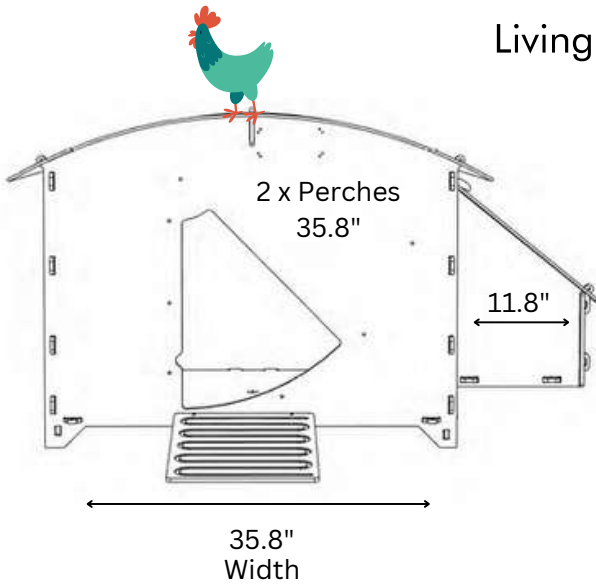

NESTERA

1 x PERCH 23.2"

1 x NESTBOX 11x11.8"

SMALL GROUND COOP

Living Area dimensions

Outer dimensions

NESTERA

2 x PERCHES 23.2" EACH
2 x NESTBOXES 11"x11.8" EACH

MEDIUM GROUND COOP

Living Area dimensions

Outer dimensions

NESTERA

2 x PERCHES 35.8" EACH
2 x NESTBOXES 11"x11.8" EACH

LARGE GROUND COOP

Living Area dimensions

Outer dimensions

NESTERA

1 x PERCH 23.2"

1 x NESTBOX 11"x11.8"

SMALL LODGE COOP

Living Area dimensions

Outer dimensions

NESTERA

2 x PERCHES 23.2" EACH
2 x NESTBOXES 11"x11.8" EACH

MEDIUM LODGE COOP

Living Area dimensions

Outer dimensions

NESTERA

LARGE LODGE COOP

2 x PERCHES 35.8" EACH
2 x NESTBOXES 11"x11.8" EACH

Living Area dimensions

Outer dimensions