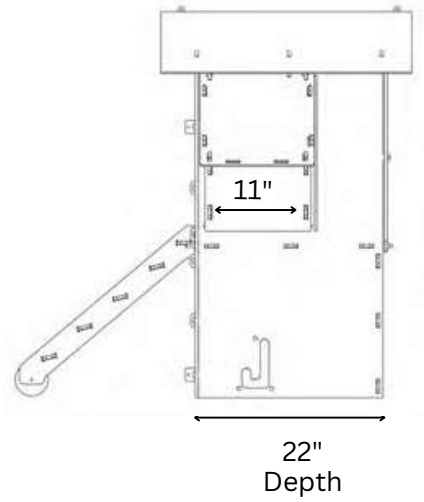

NESTERA

1 x PERCH 23.2"

1 x NESTBOX 11"x11.8"

SMALL LODGE COOP

Living Area dimensions

Outer dimensions

NESTERA

2 x PERCHES 23.2" EACH
2 x NESTBOXES 11"x11.8" EACH

MEDIUM LODGE COOP

Living Area dimensions

Outer dimensions

NESTERA

LARGE LODGE COOP

2 x PERCHES 35.8" EACH
2 x NESTBOXES 11"x11.8" EACH

Living Area dimensions

Outer dimensions

NESTERA

1 x PERCH 23.2"

1 x NESTBOX 11"x11.8"

SMALL RAISED COOP

Living Area dimensions

Outer dimensions

NESTERA

2 x PERCHES 23.2" EACH
2 x NESTBOXES 11"x11.8" EACH

MEDIUM RAISED COOP

Living Area dimensions

Outer dimensions

NESTERA

2 x PERCHES 35.8" EACH
2 x NESTBOXES 11"x11.8" EACH

LARGE RAISED COOP

Living Area dimensions

Outer dimensions