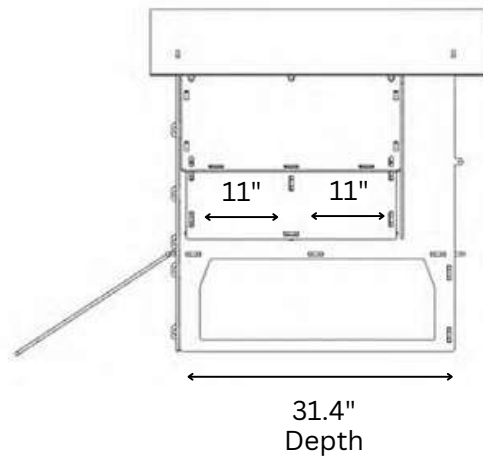

MEDIUM GROUND COOP

Living Area dimensions

Outer dimensions

NESTERA

2 x PERCHES 35.8" EACH
2 x NESTBOXES 11"x11.8" EACH

LARGE GROUND COOP

Living Area dimensions

Outer dimensions

NESTERA

1 x PERCH 23.2"

1 x NESTBOX 11"x11.8"

SMALL LODGE COOP

Living Area dimensions

Outer dimensions

NESTERA

2 x PERCHES 23.2" EACH
2 x NESTBOXES 11"x11.8" EACH

MEDIUM LODGE COOP

Living Area dimensions

Outer dimensions

NESTERA

LARGE LODGE COOP

2 x PERCHES 35.8" EACH
2 x NESTBOXES 11"x11.8" EACH

Living Area dimensions

Outer dimensions

NESTERA

1 x PERCH 23.2"

1 x NESTBOX 11"x11.8"

SMALL RAISED COOP

Living Area dimensions

Outer dimensions

NESTERA

2 x PERCHES 23.2" EACH
2 x NESTBOXES 11"x11.8" EACH