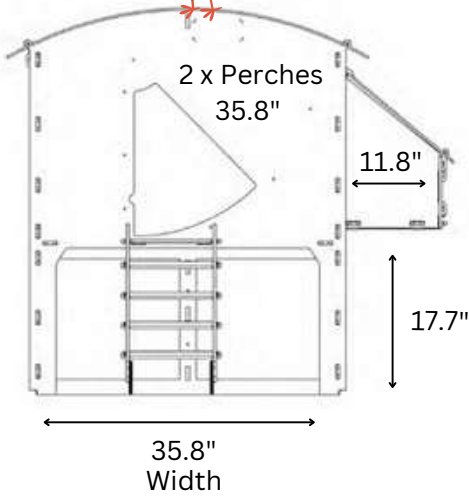

NESTERA

1 x PERCH 23.2"

1 x NESTBOX 11"x11.8"

SMALL LODGE COOP

Living Area dimensions

Outer dimensions

NESTERA

2 x PERCHES 23.2" EACH
2 x NESTBOXES 11"x11.8" EACH

MEDIUM LODGE COOP

Living Area dimensions

Outer dimensions

NESTERA

LARGE LODGE COOP

2 x PERCHES 35.8" EACH
2 x NESTBOXES 11"x11.8" EACH

Living Area dimensions

Outer dimensions

NESTERA

1 x PERCH 23.2"

1 x NESTBOX 11"x11.8"

SMALL RAISED COOP

Living Area dimensions

Outer dimensions

NESTERA

2 x PERCHES 23.2" EACH
2 x NESTBOXES 11"x11.8" EACH

MEDIUM RAISED COOP

Living Area dimensions

Outer dimensions

NESTERA

2 x PERCHES 35.8" EACH
2 x NESTBOXES 11"x11.8" EACH

LARGE RAISED COOP

Living Area dimensions

Outer dimensions