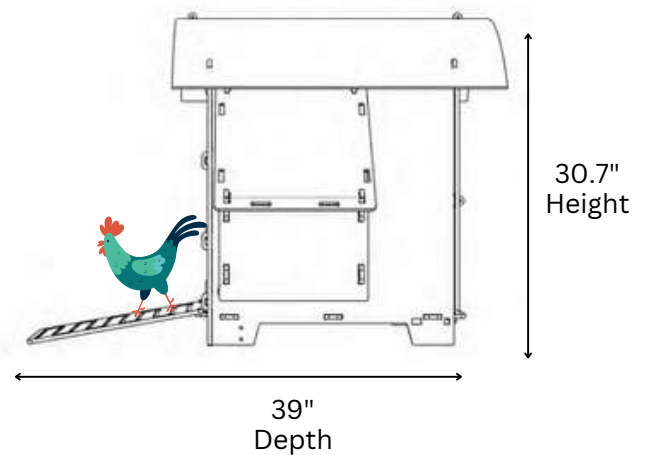

NESTERA

1 x PERCH 23.2"

1 x NESTBOX 11x11.8"

SMALL GROUND COOP

Living Area dimensions

Outer dimensions

NESTERA

2 x PERCHES 23.2" EACH
2 x NESTBOXES 11"x11.8" EACH

MEDIUM GROUND COOP

Living Area dimensions

Outer dimensions

NESTERA

2 x PERCHES 35.8" EACH
2 x NESTBOXES 11"x11.8" EACH

LARGE GROUND COOP

Living Area dimensions

Outer dimensions

NESTERA

1 x PERCH 23.2"

1 x NESTBOX 11"x11.8"

SMALL LODGE COOP

Living Area dimensions

Outer dimensions

NESTERA

2 x PERCHES 23.2" EACH
2 x NESTBOXES 11"x11.8" EACH

NESTERA

1 x PERCH 23.2"

1 x NESTBOX 11"x11.8"

SMALL RAISED COOP

Living Area dimensions

Outer dimensions

NESTERA

2 x PERCHES 23.2" EACH
2 x NESTBOXES 11"x11.8" EACH