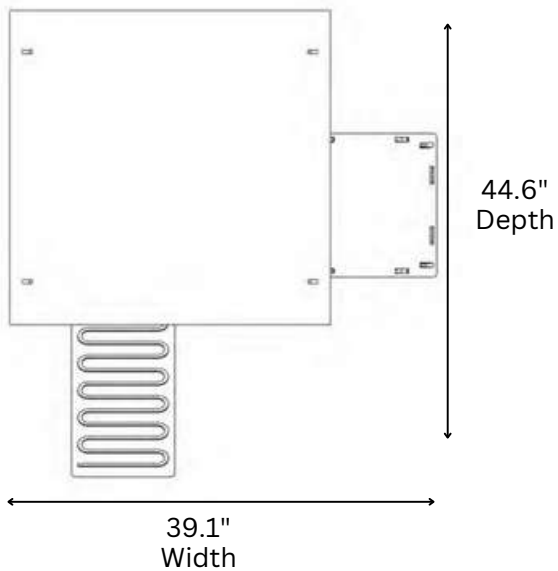

MEDIUM GROUND COOP

Living Area dimensions

Outer dimensions

NESTERA

2 x PERCHES 35.8" EACH
2 x NESTBOXES 11"x11.8" EACH

LARGE GROUND COOP

Living Area dimensions

Outer dimensions

NESTERA

1 x PERCH 23.2"

1 x NESTBOX 11"x11.8"

SMALL LODGE COOP

Living Area dimensions

Outer dimensions

NESTERA

2 x PERCHES 23.2" EACH
2 x NESTBOXES 11"x11.8" EACH

MEDIUM LODGE COOP

Living Area dimensions

Outer dimensions

NESTERA

LARGE LODGE COOP

2 x PERCHES 35.8" EACH
2 x NESTBOXES 11"x11.8" EACH

Living Area dimensions

Outer dimensions

NESTERA

1 x PERCH 23.2"

1 x NESTBOX 11"x11.8"

SMALL RAISED COOP

Living Area dimensions

Outer dimensions

NESTERA

2 x PERCHES 23.2" EACH
2 x NESTBOXES 11"x11.8" EACH