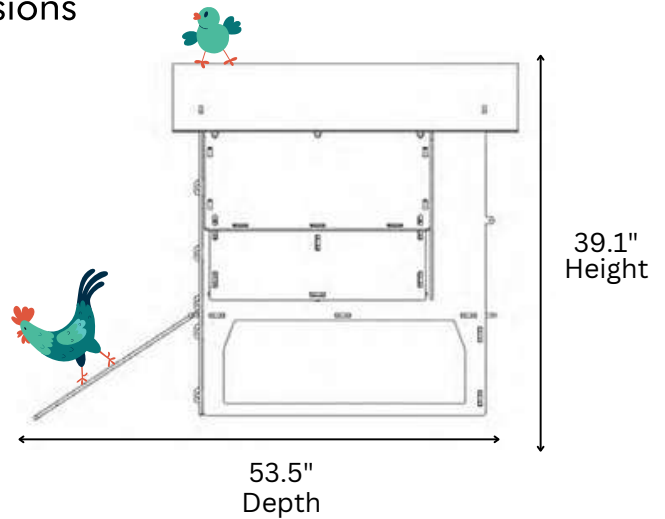

MEDIUM GROUND COOP

Living Area dimensions

Outer dimensions

NESTERA

2 x PERCHES 35.8" EACH
2 x NESTBOXES 11"x11.8" EACH

LARGE GROUND COOP

Living Area dimensions

Outer dimensions

NESTERA

1 x PERCH 23.2"

1 x NESTBOX 11"x11.8"

SMALL LODGE COOP

Living Area dimensions

Outer dimensions

NESTERA

2 x PERCHES 23.2" EACH
2 x NESTBOXES 11"x11.8" EACH

MEDIUM LODGE COOP

Living Area dimensions

Outer dimensions

NESTERA

LARGE LODGE COOP

2 x PERCHES 35.8" EACH
2 x NESTBOXES 11"x11.8" EACH

Living Area dimensions

Outer dimensions

NESTERA

1 x PERCH 23.2"

1 x NESTBOX 11"x11.8"

SMALL RAISED COOP

Living Area dimensions

Outer dimensions

NESTERA

2 x PERCHES 23.2" EACH
2 x NESTBOXES 11"x11.8" EACH