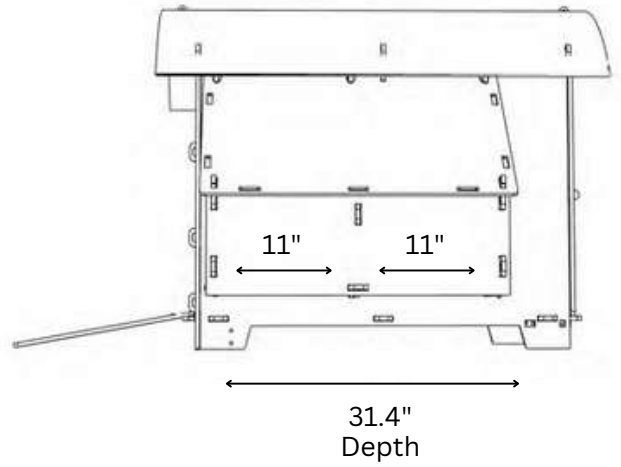

NESTERA

1 x PERCH 23.2"

1 x NESTBOX 11x11.8"

SMALL GROUND COOP

Living Area dimensions

Outer dimensions

NESTERA

2 x PERCHES 23.2" EACH
2 x NESTBOXES 11"x11.8" EACH

MEDIUM GROUND COOP

Living Area dimensions

Outer dimensions

NESTERA

2 x PERCHES 35.8" EACH
2 x NESTBOXES 11"x11.8" EACH

LARGE GROUND COOP

Living Area dimensions

Outer dimensions

NESTERA

1 x PERCH 23.2"

1 x NESTBOX 11"x11.8"

SMALL LODGE COOP

Living Area dimensions

Outer dimensions

NESTERA

2 x PERCHES 23.2" EACH
2 x NESTBOXES 11"x11.8" EACH

NESTERA

1 x PERCH 23.2"

1 x NESTBOX 11"x11.8"

SMALL RAISED COOP

Living Area dimensions

Outer dimensions

NESTERA

2 x PERCHES 23.2" EACH
2 x NESTBOXES 11"x11.8" EACH