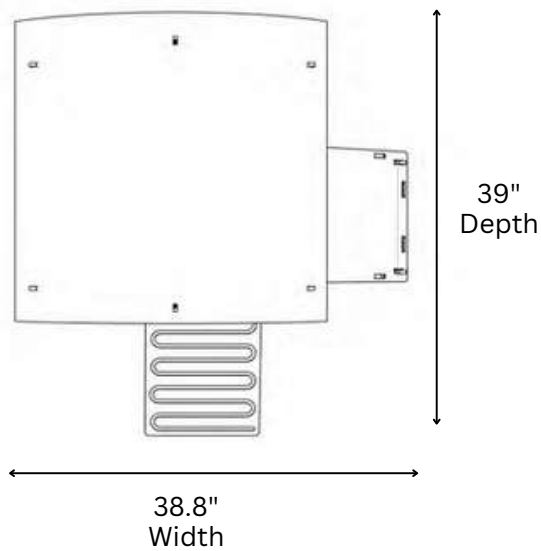

NESTERA

1 x PERCH 23.2"

1 x NESTBOX 11x11.8"

SMALL GROUND COOP

Living Area dimensions

Outer dimensions

NESTERA

2 x PERCHES 23.2" EACH
2 x NESTBOXES 11"x11.8" EACH

MEDIUM GROUND COOP

Living Area dimensions

Outer dimensions

NESTERA

2 x PERCHES 35.8" EACH
2 x NESTBOXES 11"x11.8" EACH

LARGE GROUND COOP

Living Area dimensions

Outer dimensions

NESTERA

1 x PERCH 23.2"

1 x NESTBOX 11"x11.8"

SMALL LODGE COOP

Living Area dimensions

Outer dimensions

NESTERA

2 x PERCHES 23.2" EACH
2 x NESTBOXES 11"x11.8" EACH

MEDIUM LODGE COOP

Living Area dimensions

Outer dimensions

NESTERA

LARGE LODGE COOP

2 x PERCHES 35.8" EACH
2 x NESTBOXES 11"x11.8" EACH

Living Area dimensions

Outer dimensions