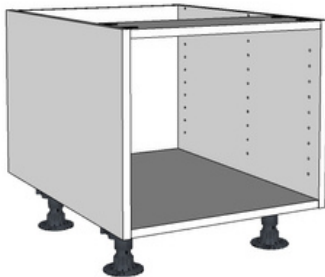

BaseBOX - 15" High

		Dimensions	
W9 x D13-7/8	W9 x D20 1/8	W9 x D23 15/16	
W10.5 x D13-7/8	W10.5 x D20 1/8	W10.5 x D23 15/16	
W12 x D13-7/8	W12 x D20 1/8	W12 x D23 15/16	
W13.5 x D13-7/8	W13.5 x D20 1/8	W13.5 x D23 15/16	
W15 x D13-7/8	W15 x D20 1/8	W15 x D23 15/16	
W16.5 x D13-7/8	W16.5 x D20 1/8	W16.5 x D23 15/16	
W18 x D13-7/8	W18 x D20 1/8	W18 x D23 15/16	
W19.5 x D13-7/8	W19.5 x D20 1/8	W19.5 x D23 15/16	
W21 x D13-7/8	W21 x D20 1/8	W21 x D23 15/16	
W22.5 x D13-7/8	W22.5 x D20 1/8	W22.5 x D23 15/16	
W24 x D13-7/8	W24 x D20 1/8	W24 x D23 15/16	
W27 x D13-7/8	W27 x D20 1/8	W27 x D23 15/16	
W30 x D13-7/8	W30 x D20 1/8	W30 x D23 15/16	
W33 x D13-7/8	W33 x D20 1/8	W33 x D23 15/16	
W36 x D13-7/8	W36 x D20 1/8	W36 x D23 15/16	
W39 x D13-7/8	W39 x D20 1/8	W39 x D23 15/16