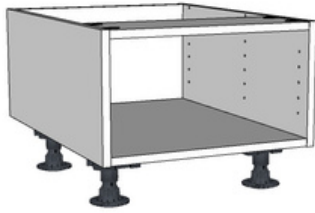

## New Features

- The simple design and pre-installed hardware allow for assembly in three minutes or less!
- We've provided a full 5/8" thick back that is perfectly square.
- All you need for assembly is a cordless drill, the KitchBOX Assembly Tool, and a mallet.
- Available in 4 finishes: White, Charcoal, Walnut and White Oak.
- There are more than 7x the amount of size offerings compared to IKEA®. Our widths are available in 1-1/2" increments from 9-24" and 3" increments from 24-39".
- Our tall cabinets are made up to 60" high, so we can now stack multiple cabinets to achieve 8,9, and 10-foot ceiling installs. This smaller size also helps when moving pieces around site, as they are not so large and cumbersome.
- The hanging system is now hidden behind the back and is adjustable in height and depth from inside the cabinet. Our hanging system has a 150 lbs per set/cabinet weight rating.
- Kitch DrawerBOX has fully finished sides making them stronger and more durable than IKEA®. Our DrawerBOX has a 30KG weight rating and features BLUM® Tandem guides with full extension and softclose.
- Inner DrawerBOX is now available in 12" depth!

## BaseBOX - 10" High

		Dimensions	
W9 x D13-7/8	W9 x D20 1/8	W9 x D23 15/16	
W10.5 x D13-7/8	W10.5 x D20 1/8	W10.5 x D23 15/16	
W12 x D13-7/8	W12 x D20 1/8	W12 x D23 15/16	
W13.5 x D13-7/8	W13.5 x D20 1/8	W13.5 x D23 15/16	
W15 x D13-7/8	W15 x D20 1/8	W15 x D23 15/16	
W16.5 x D13-7/8	W16.5 x D20 1/8	W16.5 x D23 15/16	
W18 x D13-7/8	W18 x D20 1/8	W18 x D23 15/16	
W19.5 x D13-7/8	W19.5 x D20 1/8	W19.5 x D23 15/16	
W21 x D13-7/8	W21 x D20 1/8	W21 x D23 15/16	
W22.5 x D13-7/8	W22.5 x D20 1/8	W22.5 x D23 15/16	
W24 x D13-7/8	W24 x D20 1/8	W24 x D23 15/16	
W27 x D13-7/8	W27 x D20 1/8	W27 x D23 15/16	
W30 x D13-7/8	W30 x D20 1/8	W30 x D23 15/16	
W33 x D13-7/8	W33 x D20 1/8	W33 x D23 15/16	
W36 x D13-7/8	W36 x D20 1/8	W36 x D23 15/16	
W39 x D13-7/8	W39 x D20 1/8	W39 x D23 15/16	