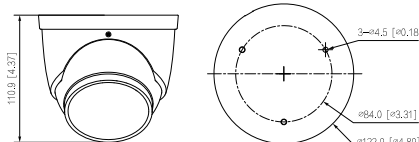

Application

Junction Box	Wall Mount
VSBKTA137	VSBKTB205WE
Pole Mount	Ceiling Mount
VSBKTB205WE + VSBKTA152E	VSBKTA106 + VSBKTB220C

Your local VIP Vision™ IP solutions professional: