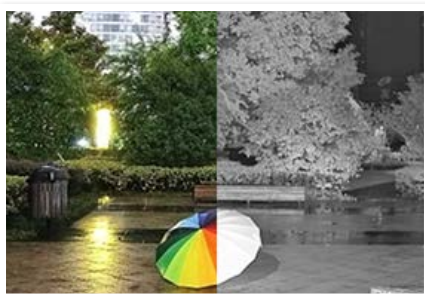

## Professional AI Series: Fixed AI deterrence turrets in 6.0MP & 8.0MP

Featuring smart motion detection, the Professional AI Series can distinguish between people, vehicles & other motion to filter out false alarms. Prevent intrusion with this model's loud siren & flashing strobe lights that activate in response to alarm events (such as motion detection).

- Stream up to 8.0MP (3840 x 2160) at 30fps
- Activates spotlight, flashing light & siren, & switches from IR to colour footage in response to alarm events
- 24/7 Colour low light footage as low as 0.0015lx
- Up to 30m infrared, BLC/HLC & true WDR (120dB)
- Intelligent AI detection to identify people & vehicles
- Smart Motion Detection (SMD 4.0) & Perimeter Protection to prevent false alarms, using VIP Vision NVRs
- 3D digital noise reduction & auto white balance
- IP67 weather rated housing for outdoor use