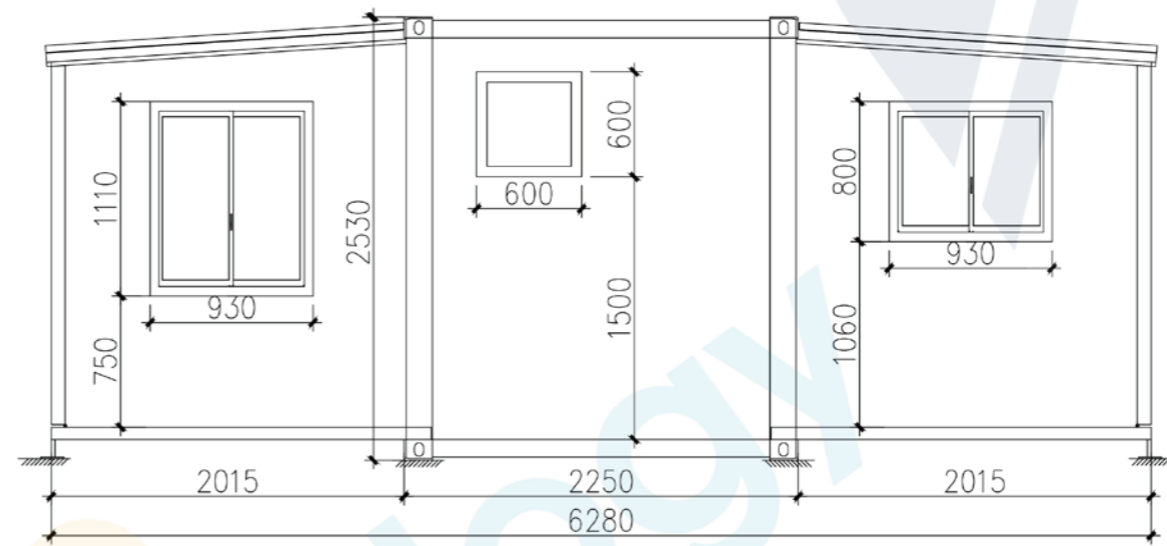

TITLE	VIOLET40 FLOORPLAN (3 BED)
DATE	Q2-2022

TITLE	VIOLET40 EXTERIOR
DATE	Q3-2022