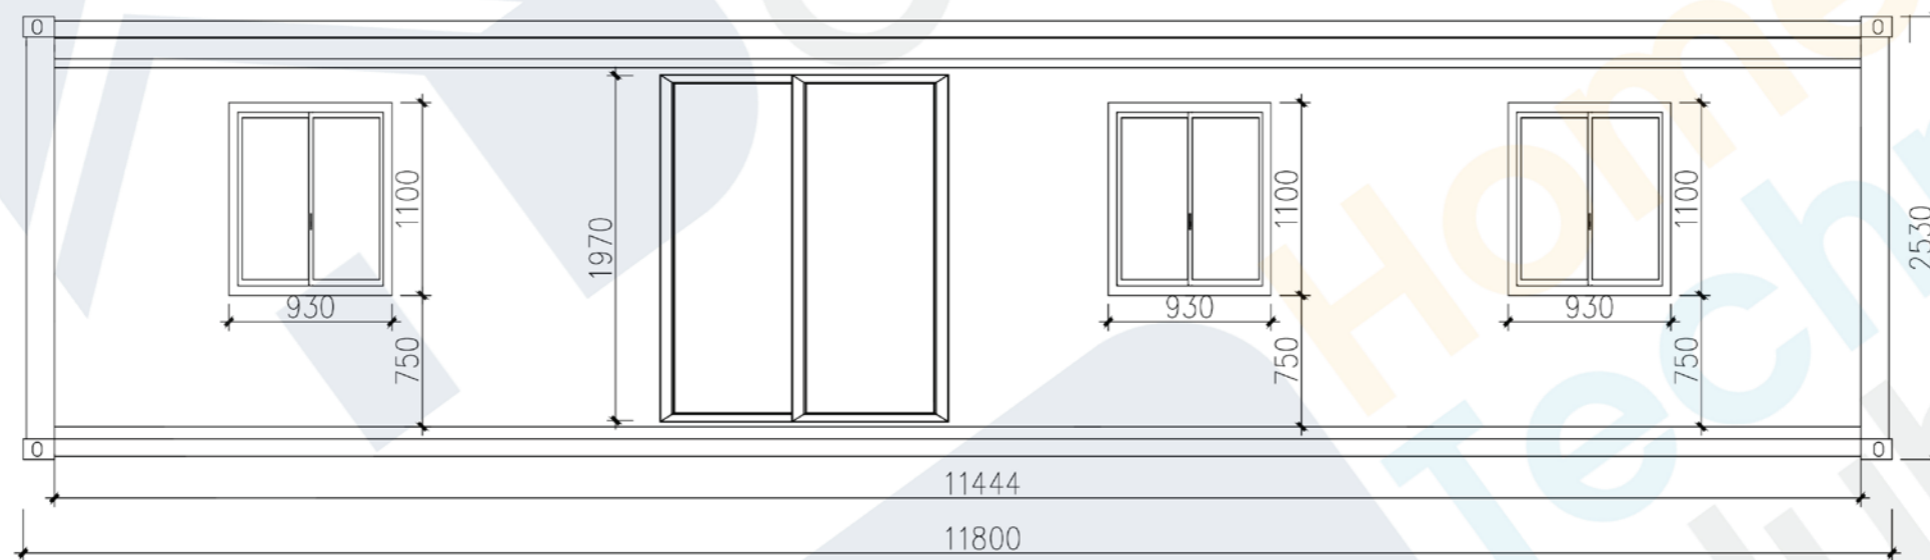

TITLE	VIOLET40 FLOORPLAN (3 BED)
DATE	Q2-2022

TITLE	VIOLET40 EXTERIOR
DATE	Q3-2022