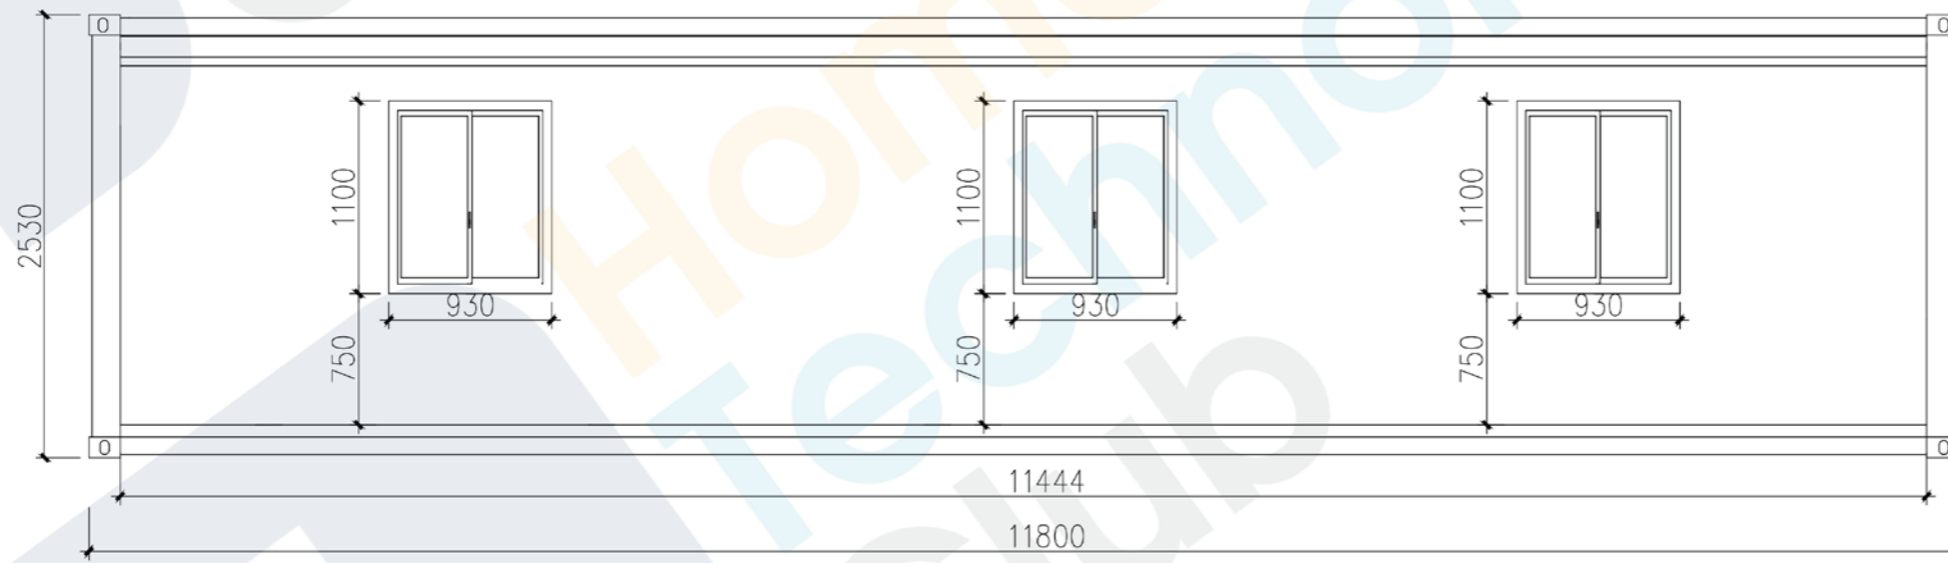

TITLE	VIOLET40 FLOORPLAN (3 BED)
DATE	Q2-2022

TITLE	VIOLET40 EXTERIOR
DATE	Q3-2022