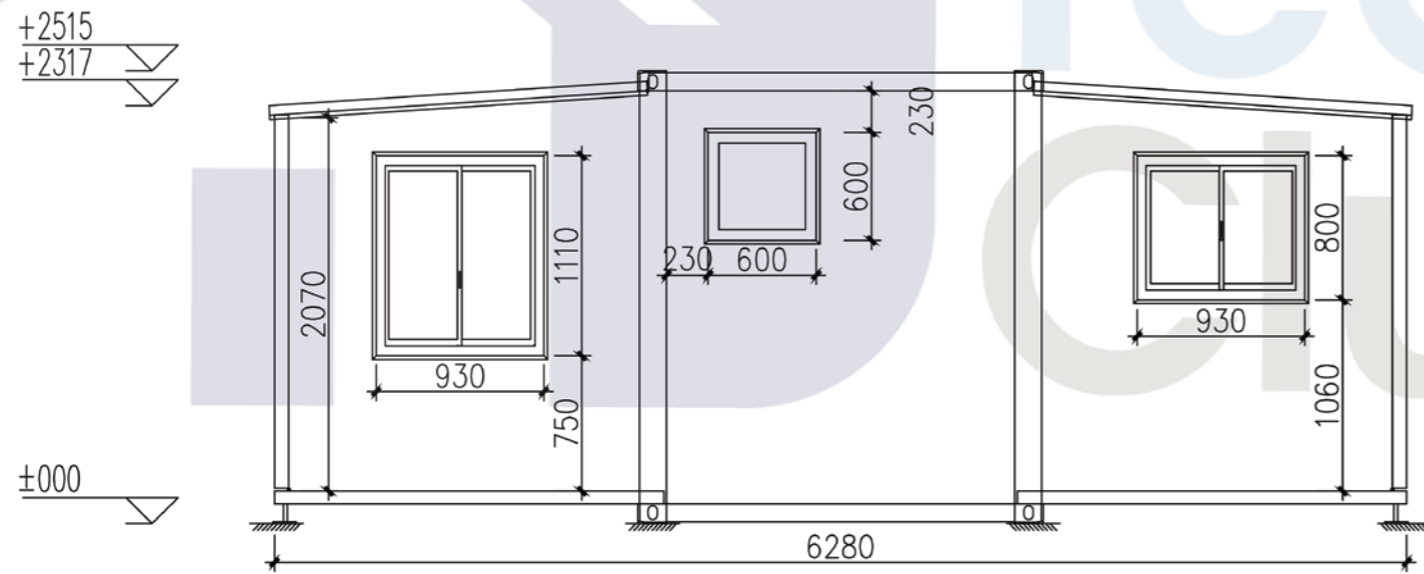

TITLE	VIOLET20 FLOORPLAN (2 BED)
DATE	Q2-2022

TITLE	VIOLET20 EXTERIOR
DATE	Q1-2022