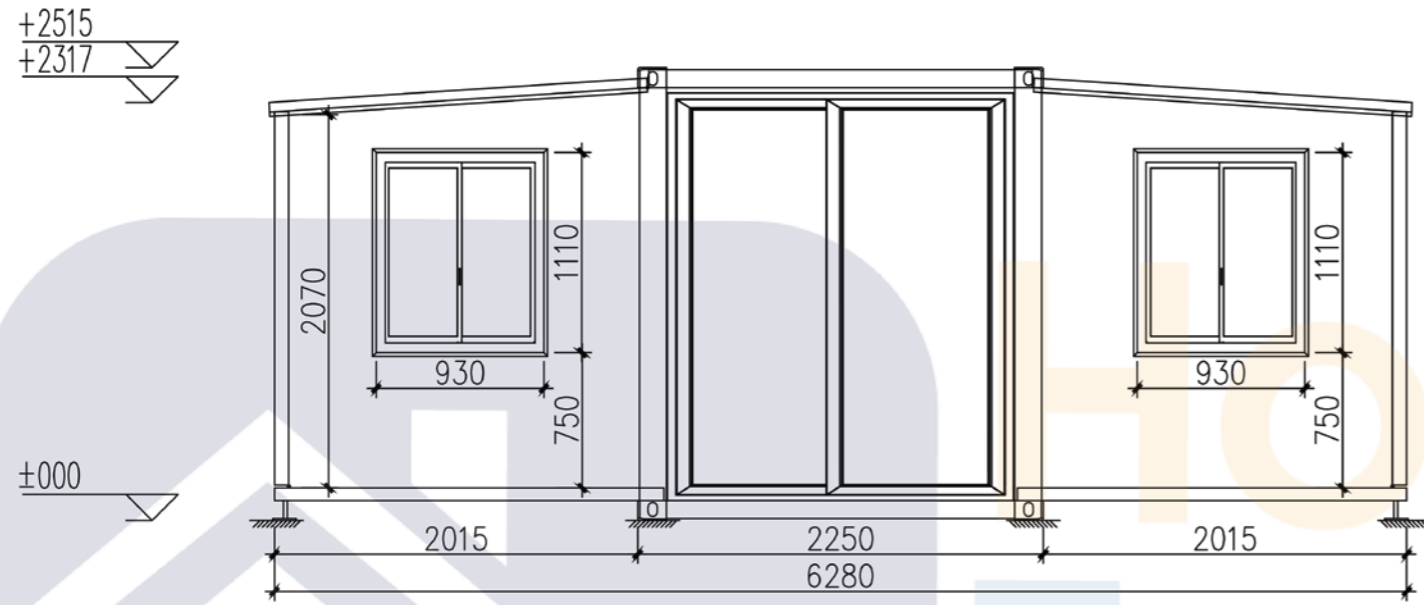

TITLE	VIOLET20 FLOORPLAN (2 BED)
DATE	Q2-2022

TITLE	VIOLET20 EXTERIOR
DATE	Q1-2022