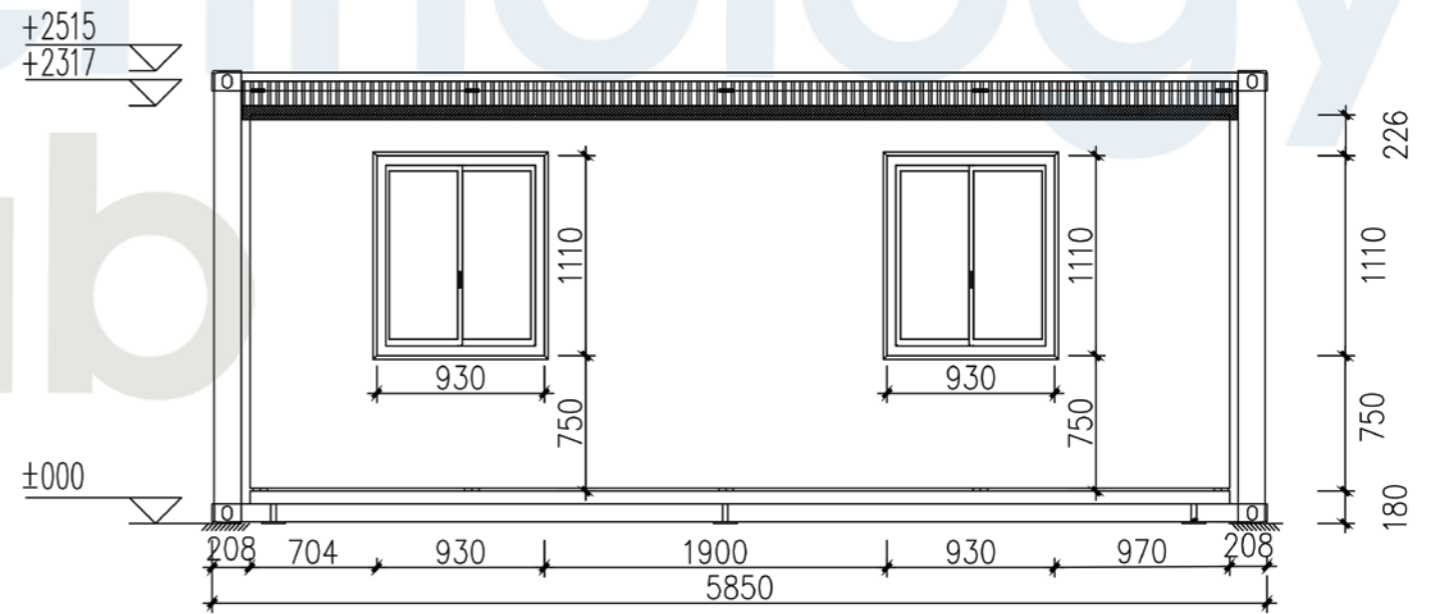

TITLE	VIOLET20 FLOORPLAN (2 BED)
DATE	Q2-2022

TITLE	VIOLET20 EXTERIOR
DATE	Q1-2022