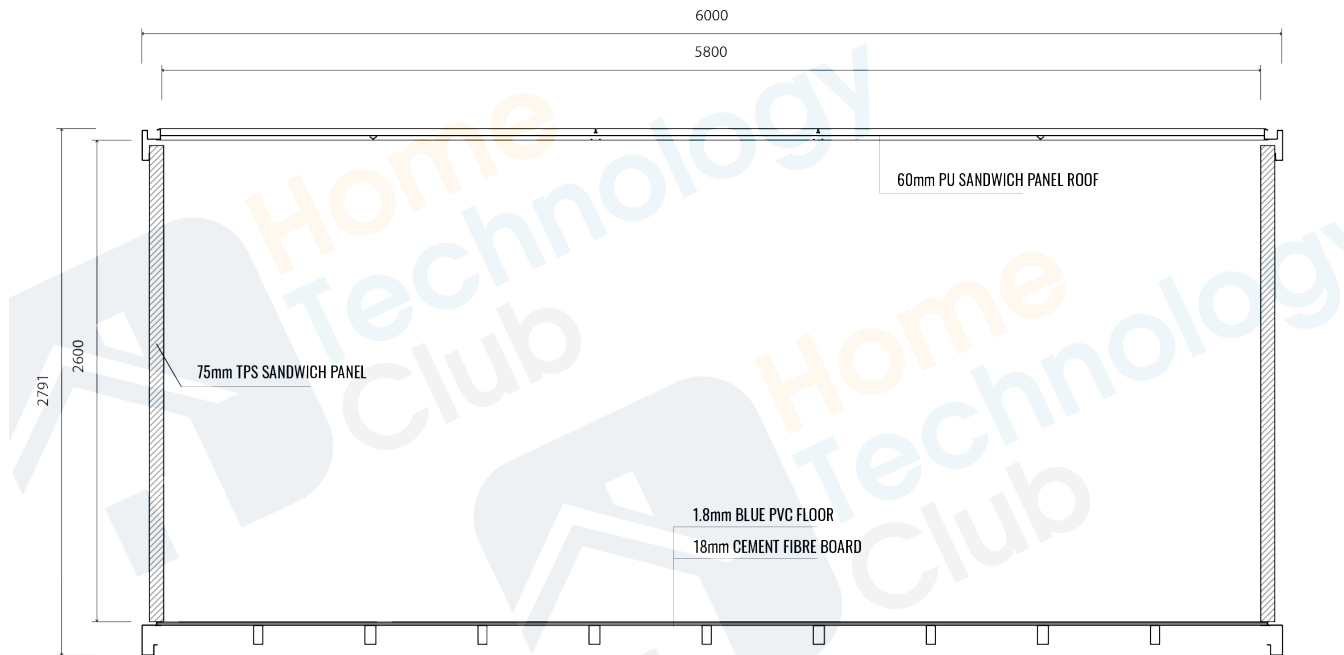

LEGEND	
⊕	Downlight
⊕ 	Double GPO
\$	Switch
XXX↑	Height from floor

TITLE	JULIET3 Empty Floorplan
DATE	Q1 2024

LONG WALL

SECTION VIEW

TITLE	JULIET3 Exterior (Long Wall View)
DATE	Q1 2024
	

SHORT WALL

SECTION VIEW

TITLE	JULIET3 Exterior (Short Wall View)
DATE	Q1 2024
