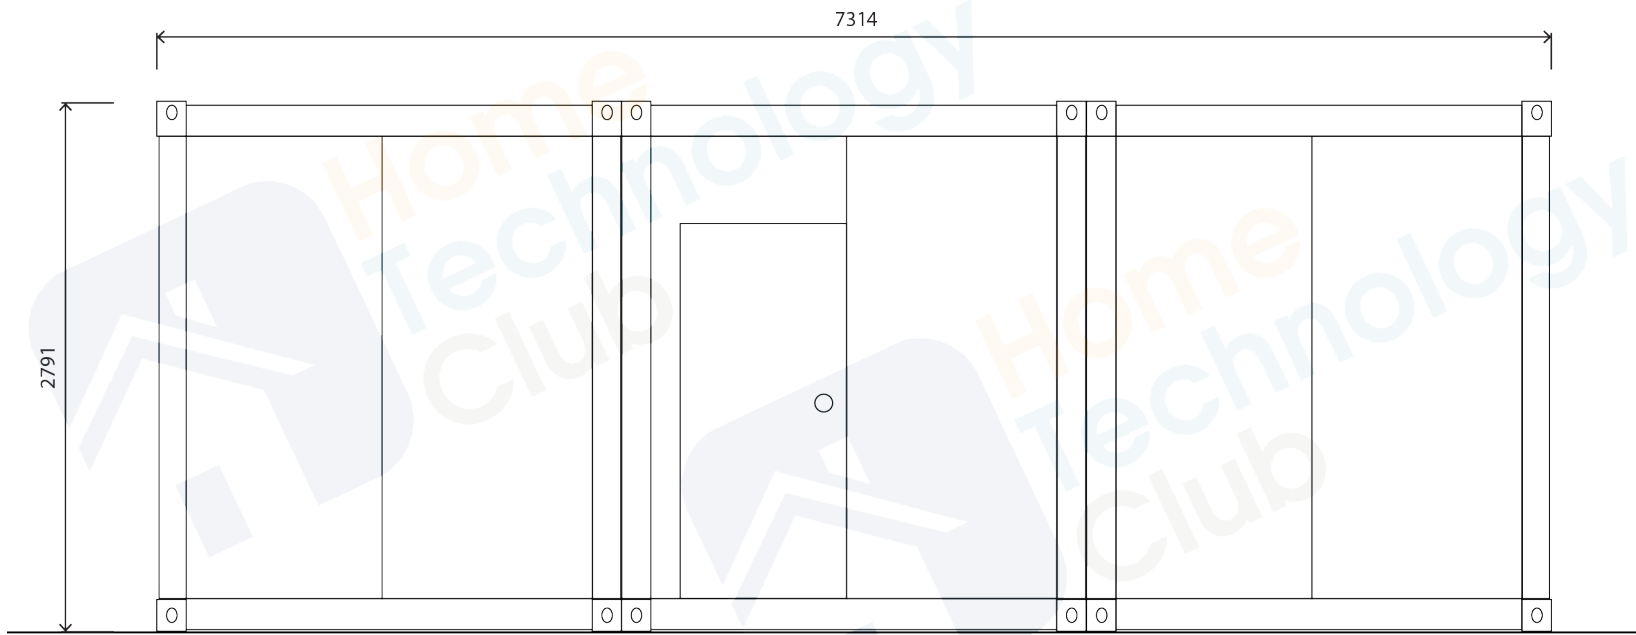

LEGEND	
⊕	Downlight
⊕ 	Double GPO
\$	Switch
XXX↑	Height from floor

TITLE	JULIET3 Empty Floorplan
DATE	Q1 2024

LONG WALL

SECTION VIEW

TITLE	JULIET3 Exterior (Long Wall View)
DATE	Q1 2024
	

SHORT WALL

SECTION VIEW

TITLE	JULIET3 Exterior (Short Wall View)
DATE	Q1 2024
