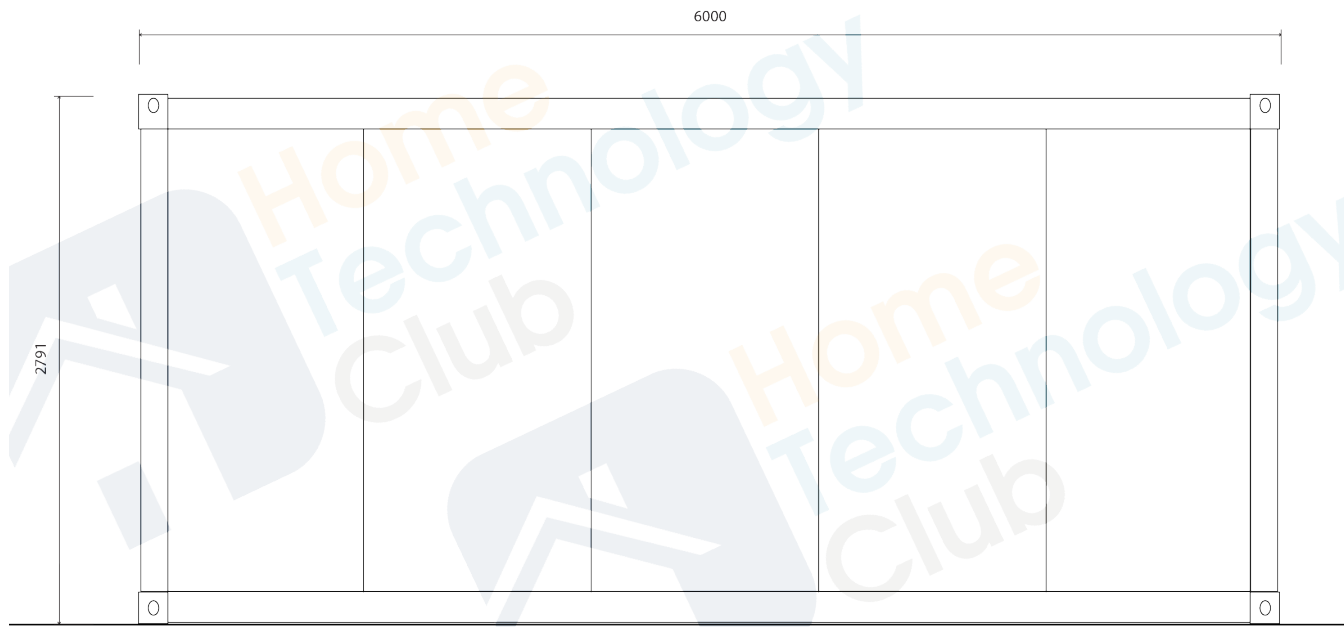

LEGEND	
⊕	Downlight
⊕ 	Double GPO
\$	Switch
XXX↑	Height from floor

TITLE	JULIET3 Empty Floorplan
DATE	Q1 2024

LONG WALL

SECTION VIEW

TITLE	JULIET3 Exterior (Long Wall View)
DATE	Q1 2024
	

SHORT WALL

SECTION VIEW

TITLE	JULIET3 Exterior (Short Wall View)
DATE	Q1 2024
