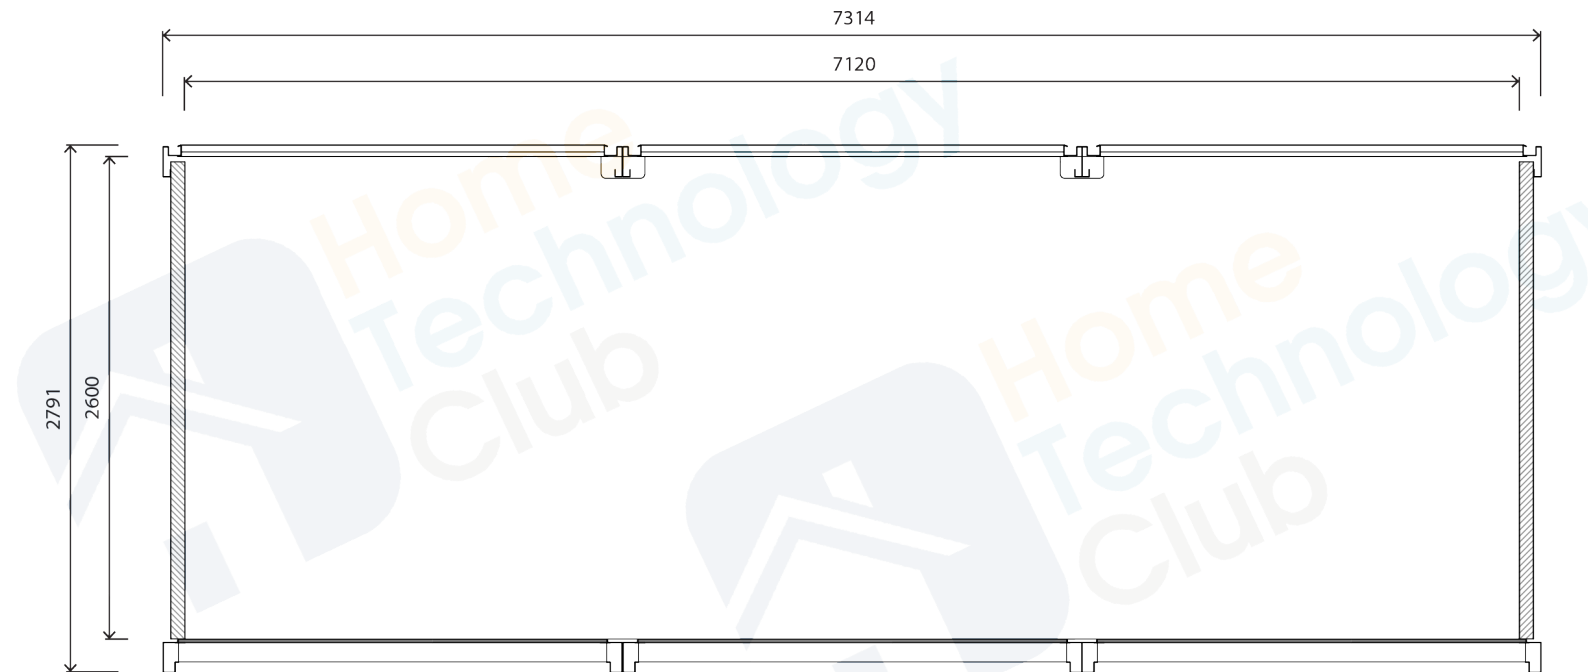

LEGEND	
⊕	Downlight
⊕ 	Double GPO
\$	Switch
XXX↑	Height from floor

TITLE	JULIET3 Empty Floorplan
DATE	Q1 2024

LONG WALL

SECTION VIEW

TITLE	JULIET3 Exterior (Long Wall View)
DATE	Q1 2024
	

SHORT WALL

SECTION VIEW

TITLE	JULIET3 Exterior (Short Wall View)
DATE	Q1 2024
