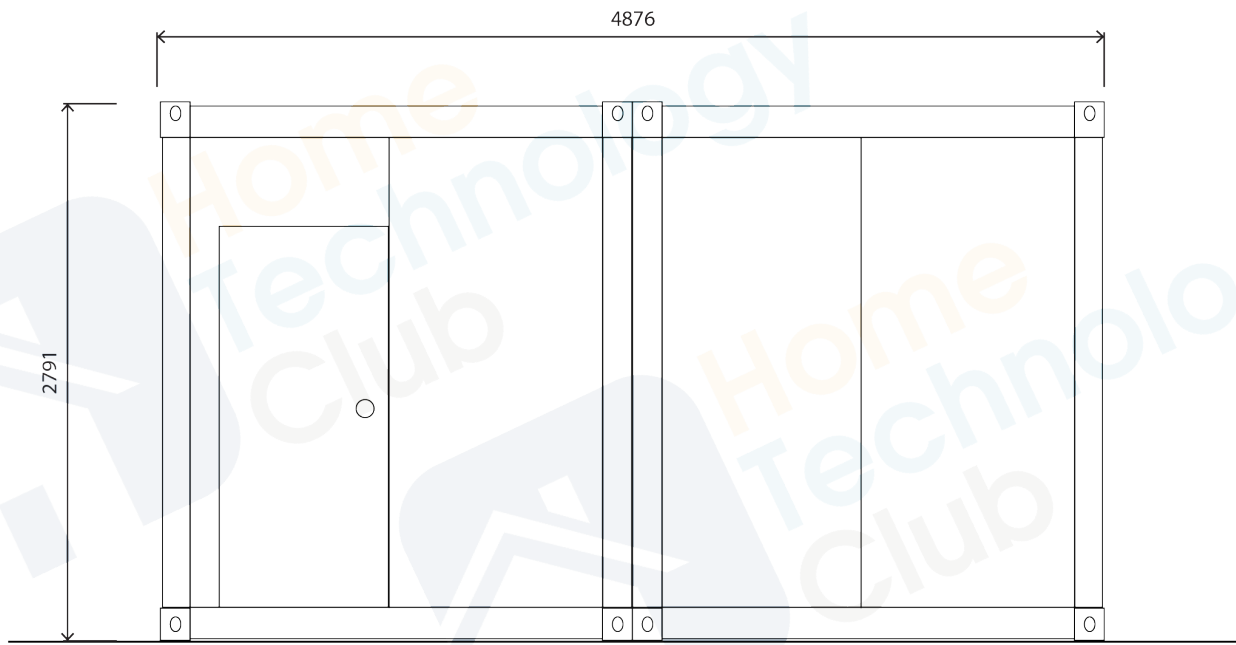

LEGEND	
⊕	Downlight
⊙	Double GPO
\$	Switch
XXX↑	Height from floor

TITLE	JULIET3 Empty Floorplan
DATE	Q1 2024

LONG WALL

SECTION VIEW

TITLE	JULIET2 Exterior (Long Wall View)
DATE	Q1 2024
	

SHORT WALL

SECTION VIEW

TITLE	JULIET2 Exterior (Short Wall View)
DATE	Q1 2024
