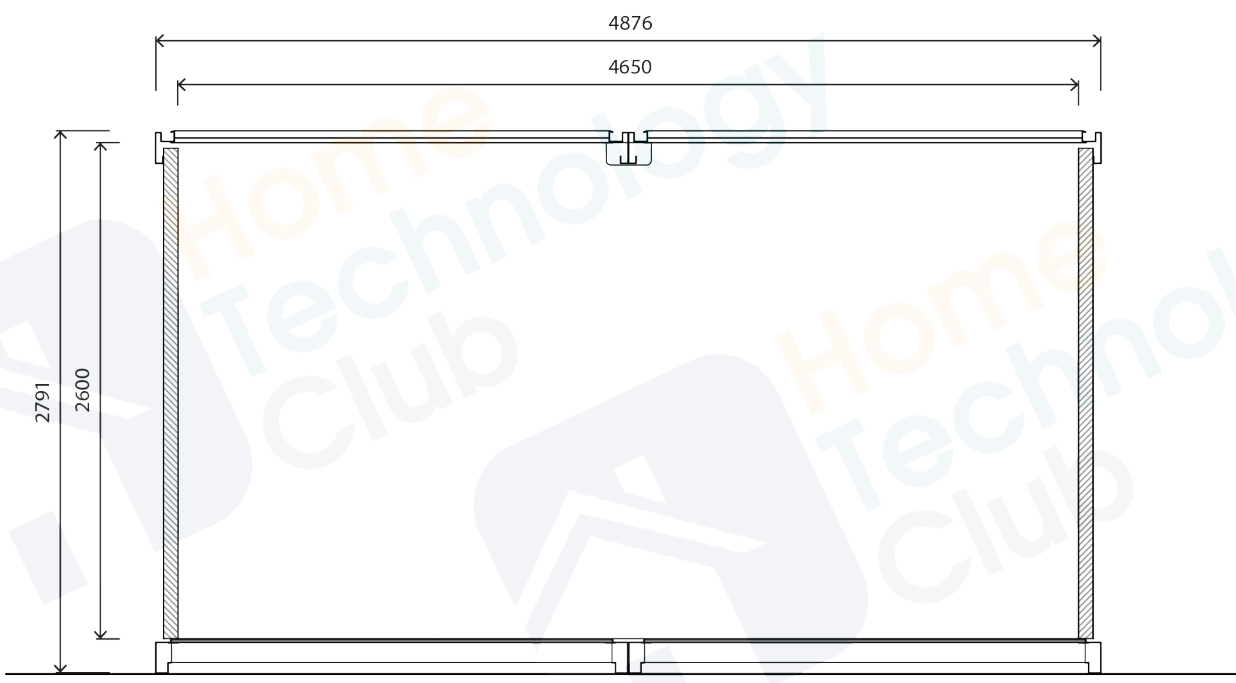

LEGEND	
⊕	Downlight
⊙	Double GPO
\$	Switch
XXX↑	Height from floor

TITLE	JULIET3 Empty Floorplan
DATE	Q1 2024

LONG WALL

SECTION VIEW

TITLE	JULIET2 Exterior (Long Wall View)
DATE	Q1 2024
	

SHORT WALL

SECTION VIEW

TITLE	JULIET2 Exterior (Short Wall View)
DATE	Q1 2024
