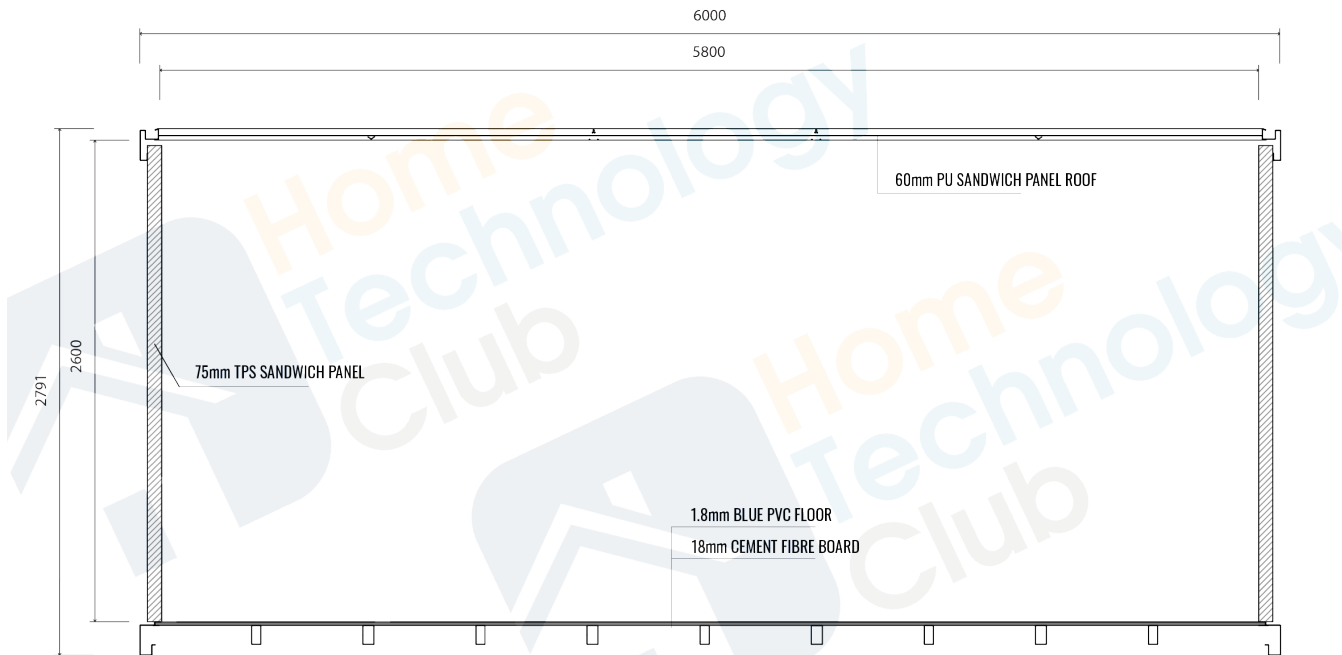

LEGEND	
⊕	Downlight
⊙	Double GPO
\$	Switch
XXX↑	Height from floor

TITLE	JULIET3 Empty Floorplan
DATE	Q1 2024

LONG WALL

SECTION VIEW

TITLE	JULIET2 Exterior (Long Wall View)
DATE	Q1 2024
	

SHORT WALL

SECTION VIEW

TITLE	JULIET2 Exterior (Short Wall View)
DATE	Q1 2024
