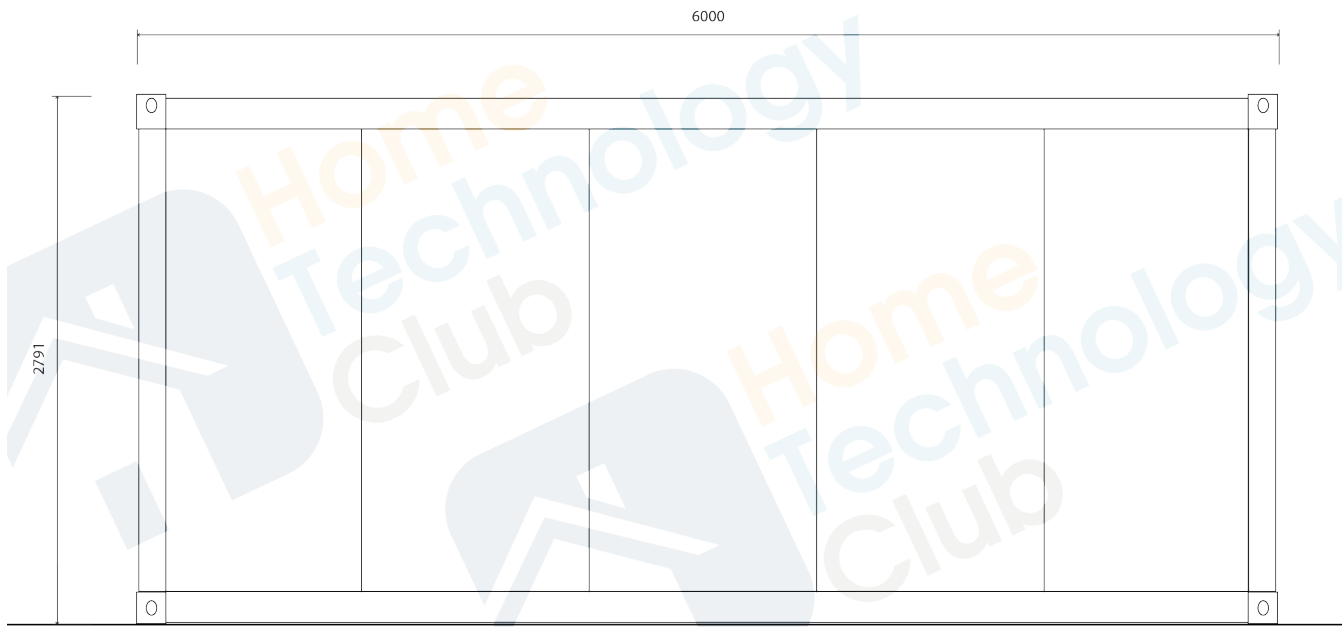

LEGEND	
⊕	Downlight
⊙	Double GPO
\$	Switch
XXX↑	Height from floor

TITLE	JULIET3 Empty Floorplan
DATE	Q1 2024

LONG WALL

SECTION VIEW

TITLE	JULIET2 Exterior (Long Wall View)
DATE	Q1 2024
	

SHORT WALL

SECTION VIEW

TITLE	JULIET2 Exterior (Short Wall View)
DATE	Q1 2024
