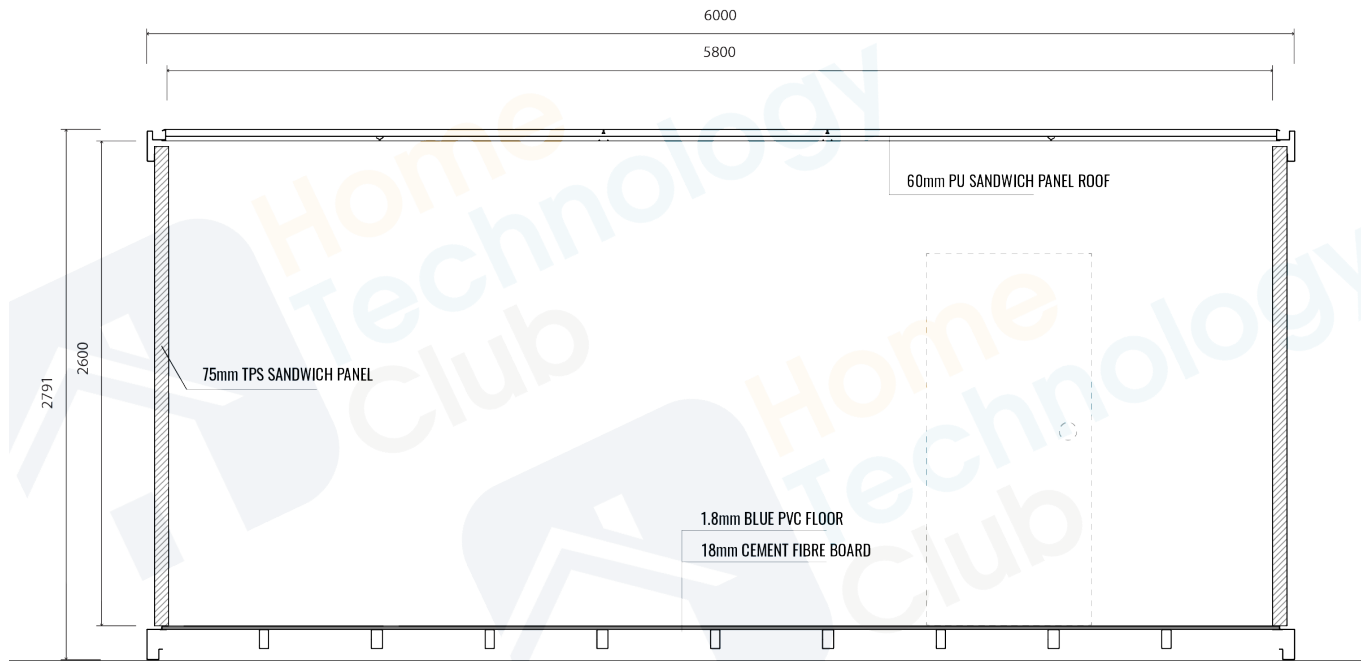

LEGEND	
⊕	Downlight
⊕ 	Double GPO
\$	Switch
XXX↑	Height from floor

TITLE	JULIET1 Basic Floorplan
DATE	Q1 2024
	

LEGEND	
⊕	Downlight
⊗	Double GPO
⌘	Switch
▽	Data Point
XXX↑	Height from floor

TITLE	JULIET1 Bathroom + Kitchenette Floorplan
DATE	Q1 2024
	

SECTION VIEW

SECTION VIEW

DATE	Q1 2024	TITLE	JULIET1 Basic Exterior	
------	---------	-------	------------------------	---