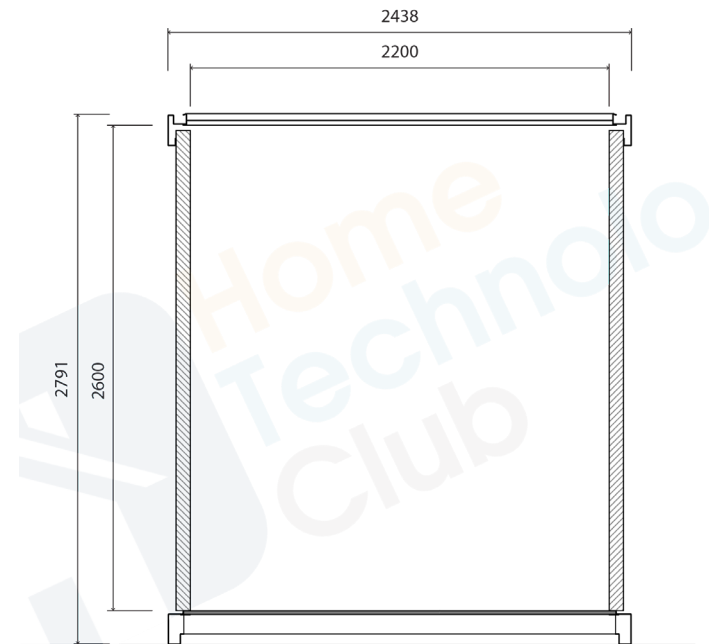

LEGEND	
⊕	Downlight
⊕ 	Double GPO
\$	Switch
XXX↑	Height from floor

TITLE	JULIET1 Basic Floorplan
DATE	Q1 2024
	

LEGEND	
⊕	Downlight
⊗	Double GPO
⌘	Switch
▽	Data Point
XXX↑	Height from floor

TITLE	JULIET1 Bathroom + Kitchenette Floorplan
DATE	Q1 2024
	

SECTION VIEW

SECTION VIEW

DATE	Q1 2024	TITLE	JULIET1 Basic Exterior	
------	---------	-------	------------------------	---