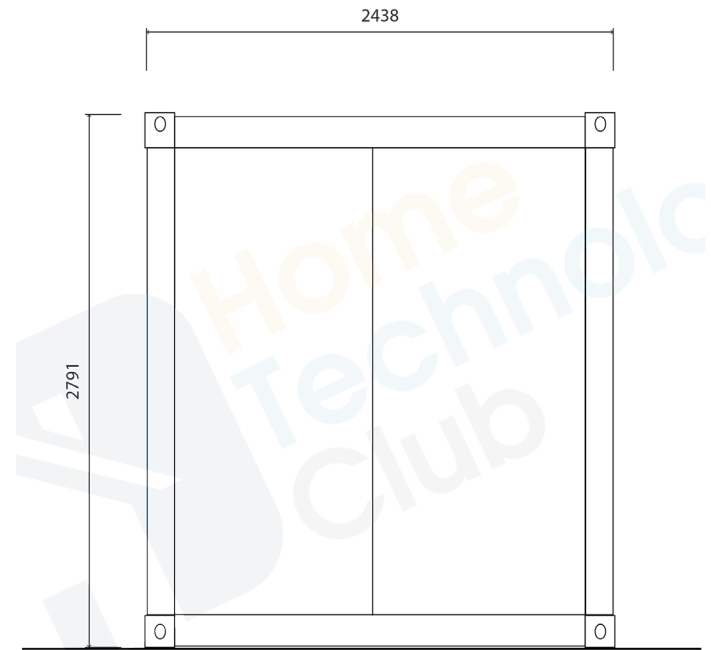

LEGEND	
⊕	Downlight
⊕ 	Double GPO
\$	Switch
XXX↑	Height from floor

TITLE	JULIET1 Basic Floorplan
DATE	Q1 2024
	

LEGEND	
⊕	Downlight
⊗	Double GPO
⌘	Switch
▽	Data Point
XXX↑	Height from floor

TITLE	JULIET1 Bathroom + Kitchenette Floorplan
DATE	Q1 2024
	

SECTION VIEW

SECTION VIEW

DATE	Q1 2024	TITLE	JULIET1 Basic Exterior	
------	---------	-------	------------------------	---