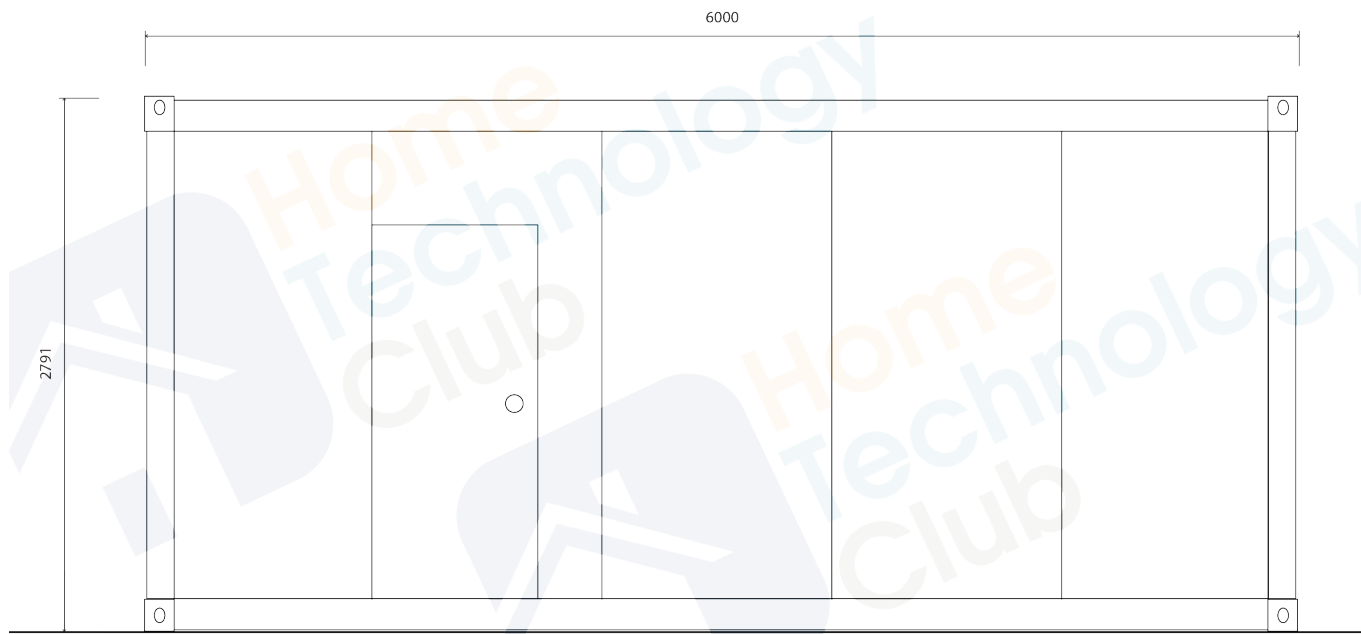

LEGEND	
⊕	Downlight
⊕ 	Double GPO
\$	Switch
XXX↑	Height from floor

TITLE	JULIET1 Basic Floorplan
DATE	Q1 2024
	

LEGEND	
⊕	Downlight
⊗	Double GPO
⌘	Switch
▽	Data Point
XXX↑	Height from floor

TITLE	JULIET1 Bathroom + Kitchenette Floorplan
DATE	Q1 2024
	