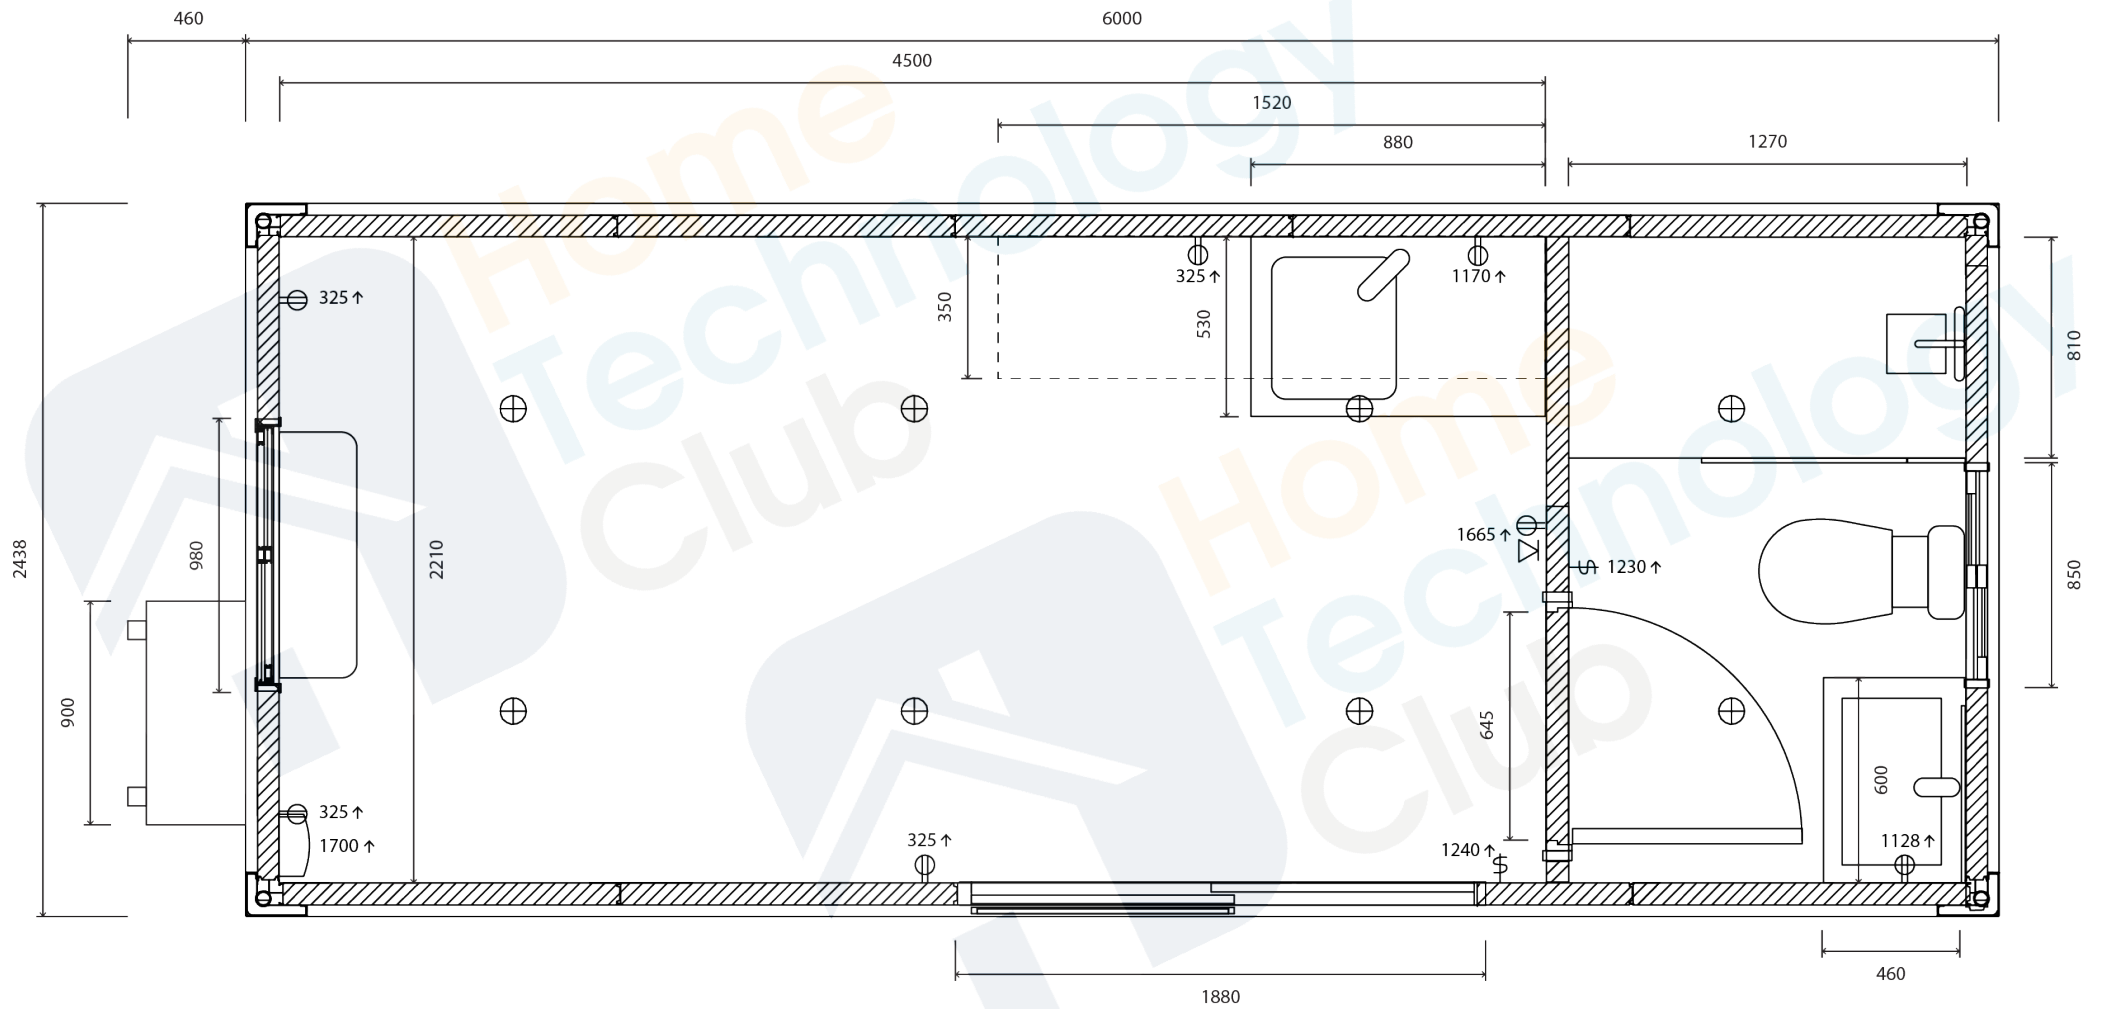

LEGEND	
⊕	Downlight
⊕ 	Double GPO
\$	Switch
XXX↑	Height from floor

TITLE	JULIET1 Basic Floorplan
DATE	Q1 2024
	

LEGEND	
⊕	Downlight
⊗	Double GPO
⌘	Switch
▽	Data Point
XXX↑	Height from floor

TITLE	JULIET1 Bathroom + Kitchenette Floorplan
DATE	Q1 2024
	

SECTION VIEW

SECTION VIEW

DATE	Q1 2024	TITLE	JULIET1 Basic Exterior	
------	---------	-------	------------------------	---