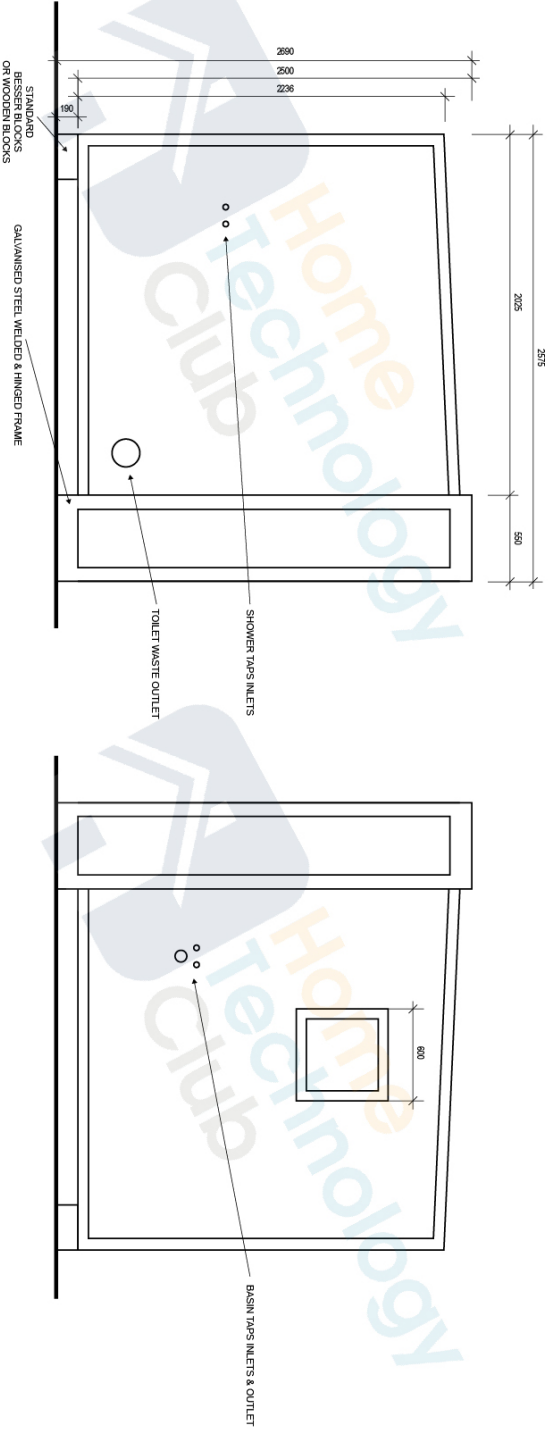

## HALF UNIT SPECIFICATIONS

IVY	
Size	2300mm (L) x 2300mm (W) x 2500mm (H)
Unit Construction	EPS Sandwich Panel Walls, Galvanised Steel Frame
Internal Materials	Black Glazed Ceramic Tiles (Floor & Walls)

## HALF UNIT INCLUSIONS

1. Toilet with backrest, inlet fittings and waste pipe	6. Mirror
2. Toilet roll holder	7. Electrical box, switch, LED oyster light and powerpoint
3. Accessible grab bars	8. Window, swing openable
4. Shower with foldable bench, taps and inlet fittings	9. Hot water system with 80L tank
5. Basin with taps, inlet fittings and outlet pipe	

## IMAGES

FLOORPLAN

FRONT ELEVATION

SIDE ELEVATIONS

TITLE	IVY ACCESSIBLE BATHROOM (HALF UNIT)
DATE	Q1 2024

## FULL UNIT SPECIFICATIONS

IVY	
Size	4700mm (L) x 2300mm (W) x 2500mm (H)
Unit Construction	EPS Sandwich Panel Walls, Galvanised Steel Frame
Internal Materials	Black Glazed Ceramic Tiles (Floor & Walls)