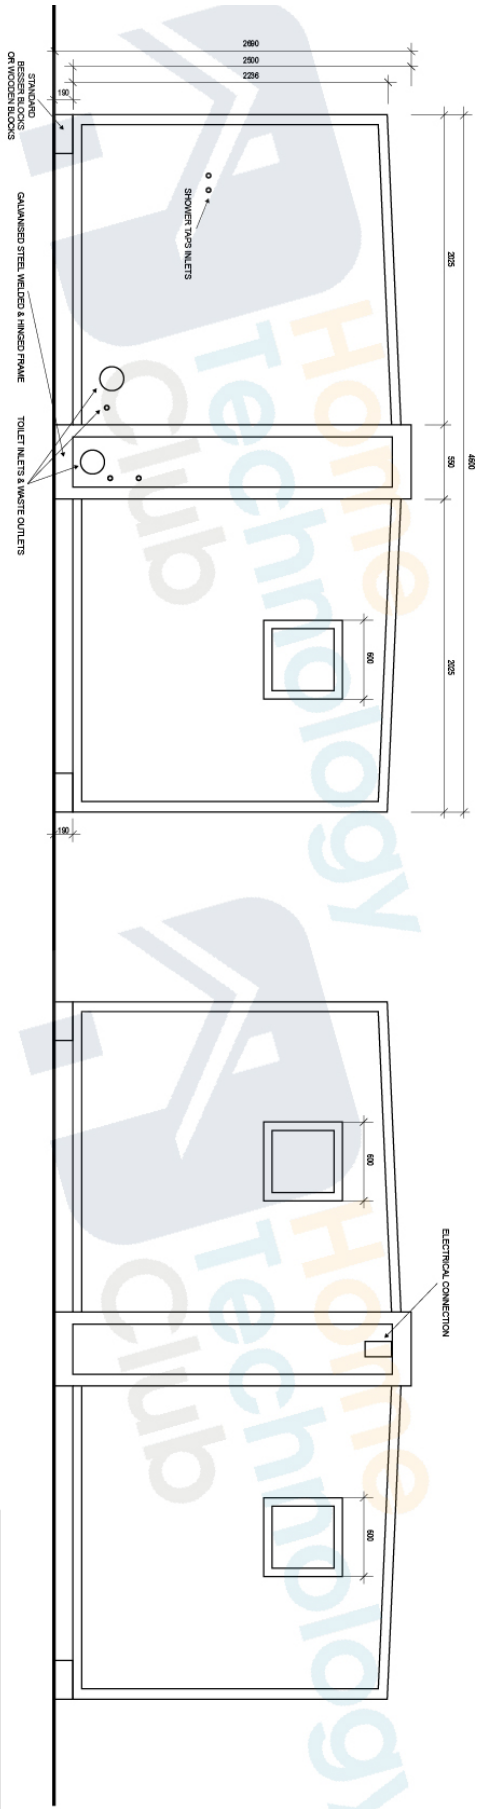

TITLE	
IVY ACCESSIBLE BATHROOM (FULL UNIT)	
DATE	
Q1 2024