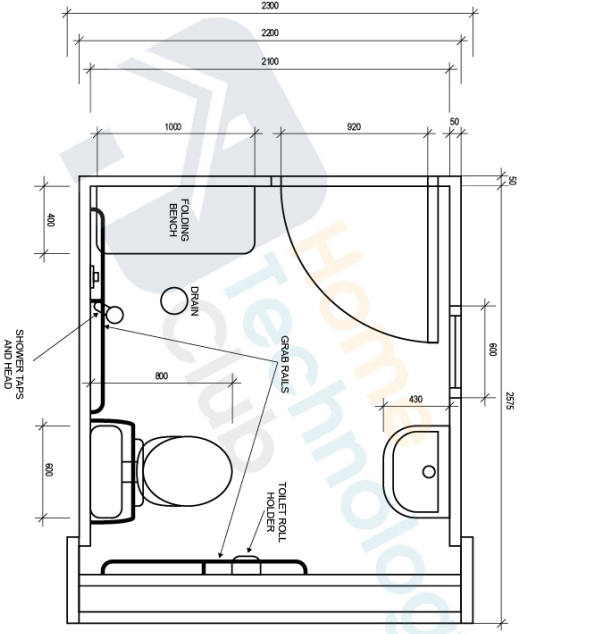

FLOORPLAN

TITLE	IVY ACCESSIBLE BATHROOM (HALF UNIT)
DATE	Q1 2024