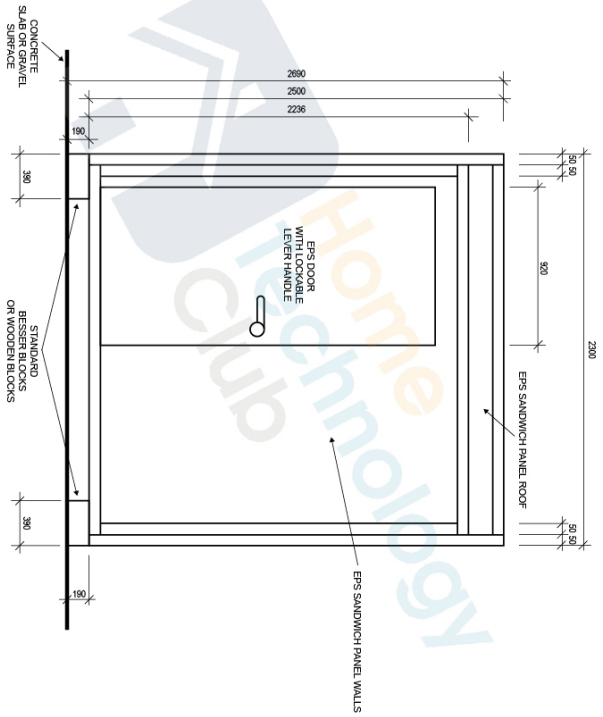

## HALF UNIT SPECIFICATIONS

IVY	
Size	2300mm (L) x 2300mm (W) x 2500mm (H)
Unit Construction	EPS Sandwich Panel Walls, Galvanised Steel Frame
Internal Materials	Black Glazed Ceramic Tiles (Floor & Walls)

## HALF UNIT INCLUSIONS

1. Toilet with backrest, inlet fittings and waste pipe	6. Mirror
2. Toilet roll holder	7. Electrical box, switch, LED oyster light and powerpoint
3. Accessible grab bars	8. Window, swing openable
4. Shower with foldable bench, taps and inlet fittings	9. Hot water system with 80L tank
5. Basin with taps, inlet fittings and outlet pipe	

## IMAGES

FLOORPLAN

FRONT ELEVATION

SIDE ELEVATIONS

TITLE	IVY ACCESSIBLE BATHROOM (HALF UNIT)
DATE	Q1 2024

## FULL UNIT SPECIFICATIONS

IVY	
Size	4700mm (L) x 2300mm (W) x 2500mm (H)
Unit Construction	EPS Sandwich Panel Walls, Galvanised Steel Frame
Internal Materials	Black Glazed Ceramic Tiles (Floor & Walls)