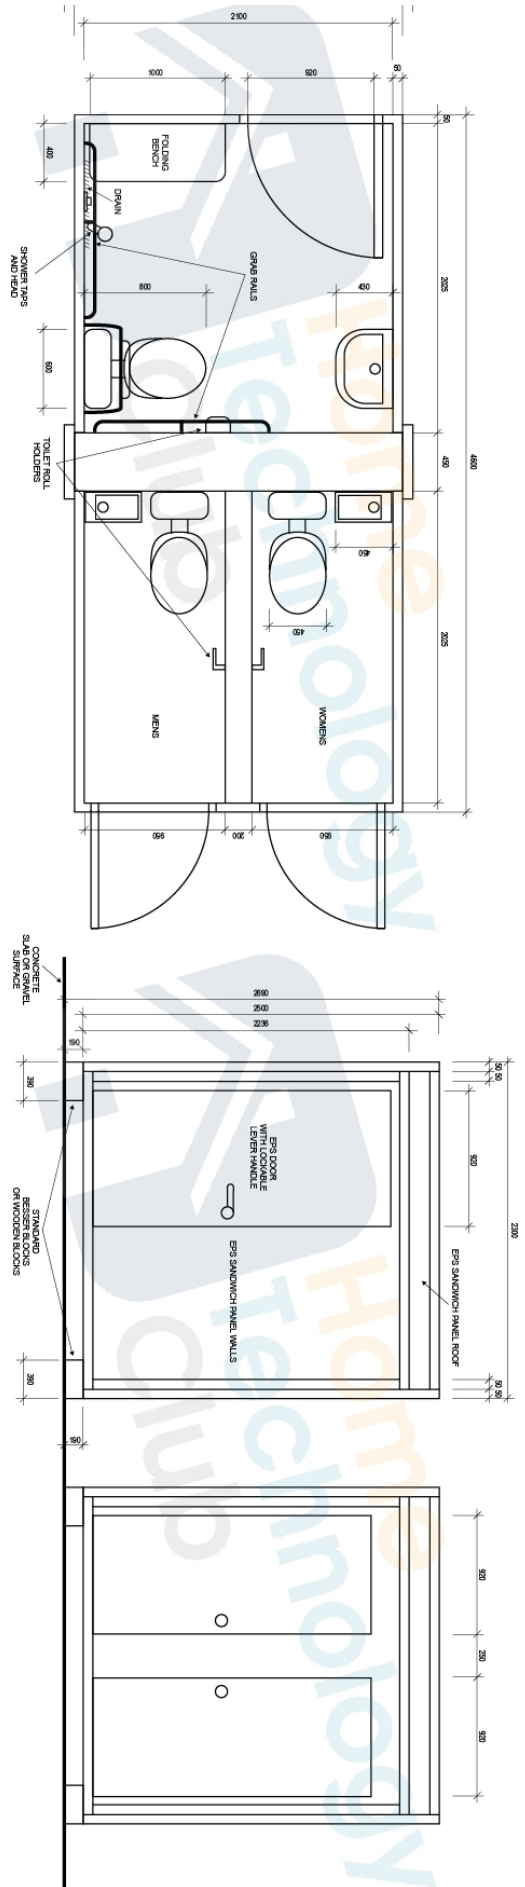

TITLE	
IVY ACCESSIBLE BATHROOM (FULL UNIT)	
DATE	
Q1 2024