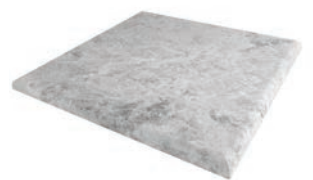

BULLNOSE

6" x 12" x 2"
6" Side Bullnose

BULLNOSE

12" x 24" x 2"
24" Side Bullnose

FLAT CAP

24" x 24" x 2"
Bullnose on all 4 side

LIMESTONE

Tundra Blue Textured Wall Tiles