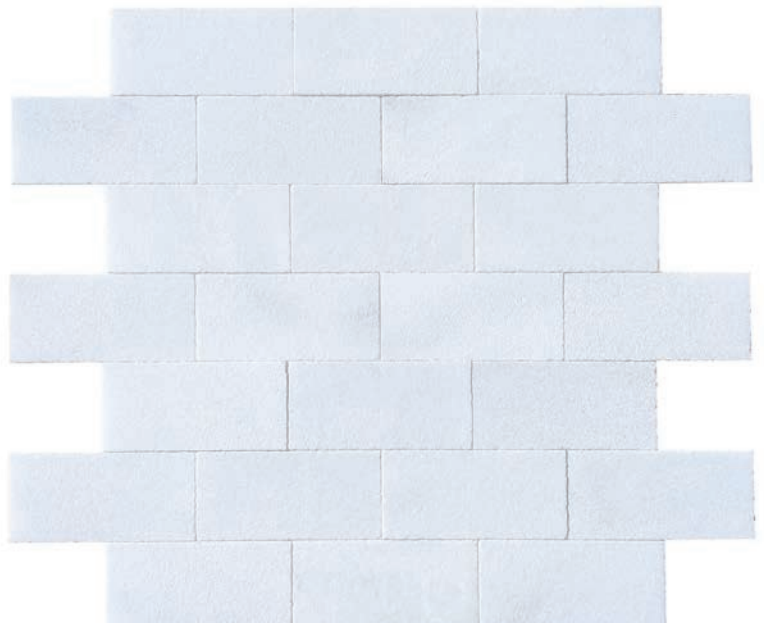

MARBLE

BIANCO NEVE SANDBLASTED / BRUSHED

SIZES:

6" x 12" x 1-1/4"

8" x 12" x 1-1/4"

12" x 24" x 1/2" Honed / Straight Edge

Shown Here in 6" x 12" Size