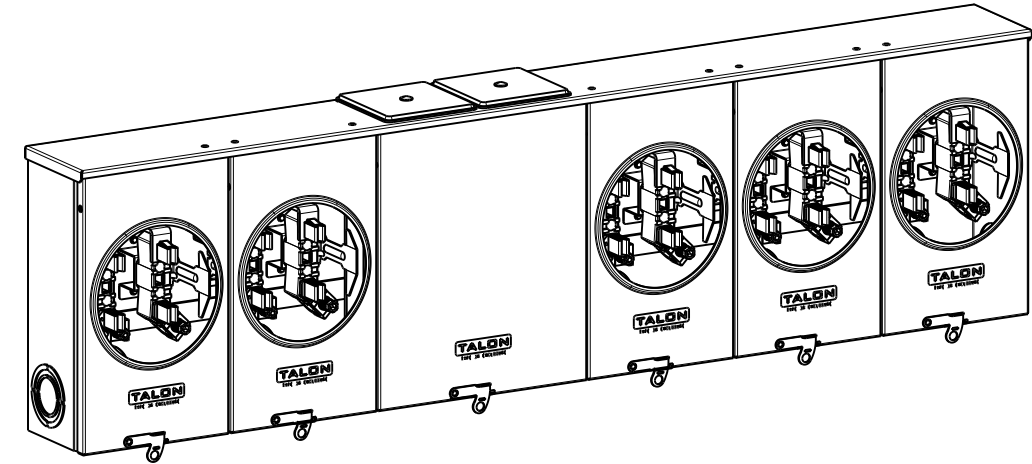

Catalog Number: UA5739-MGF

Features and Ratings

- Ringless Type Meter Socket
- 200A Continuous, 250A Max, 5 Position, 450Amp Overall
- Outdoor Enclosure (NEMA Type 3R)
- 1 Phase, 3 Wire, 600V AC
- 4 Jaw
- For Overhead or Underground Service
- HD Hub Opening With Coverplate Installed
- Aluminum Enclosure

CONNECTORS

CONNECTORS	WIRE SIZE	TORQUE
LINE	#1/0-600MCM	375 IN-LB
LOAD*	#6-350MCM	250 IN-LB
GROUND	#14-2	50 IN-LB

* External Hex drive 1/2"
* Internal Hex drive 5/16"

ACCESSORIES

HD Cover Plate
Cat No: H56933-4
HD Cover Plate
Cat No: EC56933S

HD HUB KITS

Cat No: H56856-2 (3.00")
Cat No: H56857-2 (3.50")
Cat No: H56858-2 (4.00")
HD HUB KITS
Cat No: EC56856 (3.00")
Cat No: EC56857 (3.50")
Cat No: EC56858 (4.00")

5th Terminal Use Talon Kit
Cat No: 659-0121

(2) HD HUB PROVISION
Factory Installed (Not Shown)

TALON

Multi-Position Metering

Description:
**200A Cont, 4 Jaw, A14, 600V AC,
Aluminum Enclosure**