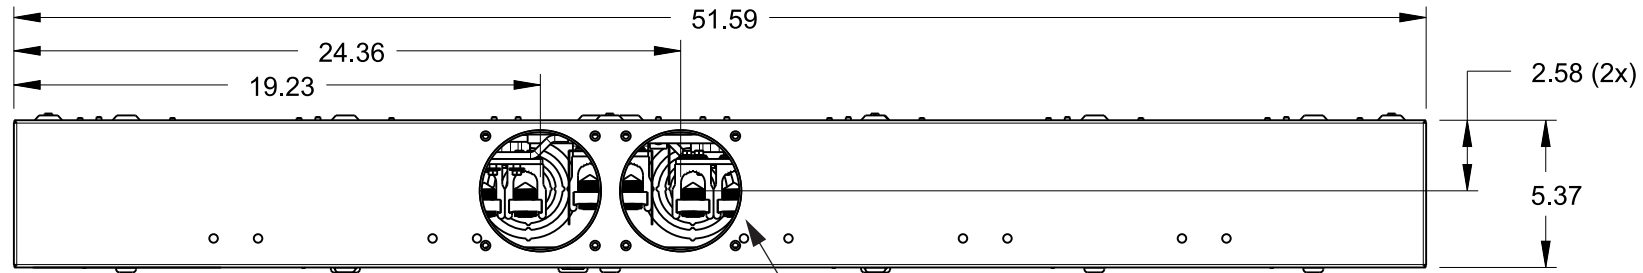

Catalog Number: UA5739-MGF

Features and Ratings

- Ringless Type Meter Socket
- 200A Continuous, 250A Max, 5 Position, 450Amp Overall
- Outdoor Enclosure (NEMA Type 3R)
- 1 Phase, 3 Wire, 600V AC
- 4 Jaw
- For Overhead or Underground Service
- HD Hub Opening With Coverplate Installed
- Aluminum Enclosure

CONNECTORS

CONNECTORS	WIRE SIZE	TORQUE
LINE	#1/0-600MCM	375 IN-LB
LOAD*	#6-350MCM	250 IN-LB
GROUND	#14-2	50 IN-LB

* External Hex drive 1/2"
* Internal Hex drive 5/16"

ACCESSORIES

HD Cover Plate
Cat No: H56933-4
HD Cover Plate
Cat No: EC56933S

(2) HD HUB PROVISION
Factory Installed (Not Shown)

TALON

Multi-Position Metering

Description:
**200A Cont, 4 Jaw, A14, 600V AC,
Aluminum Enclosure**