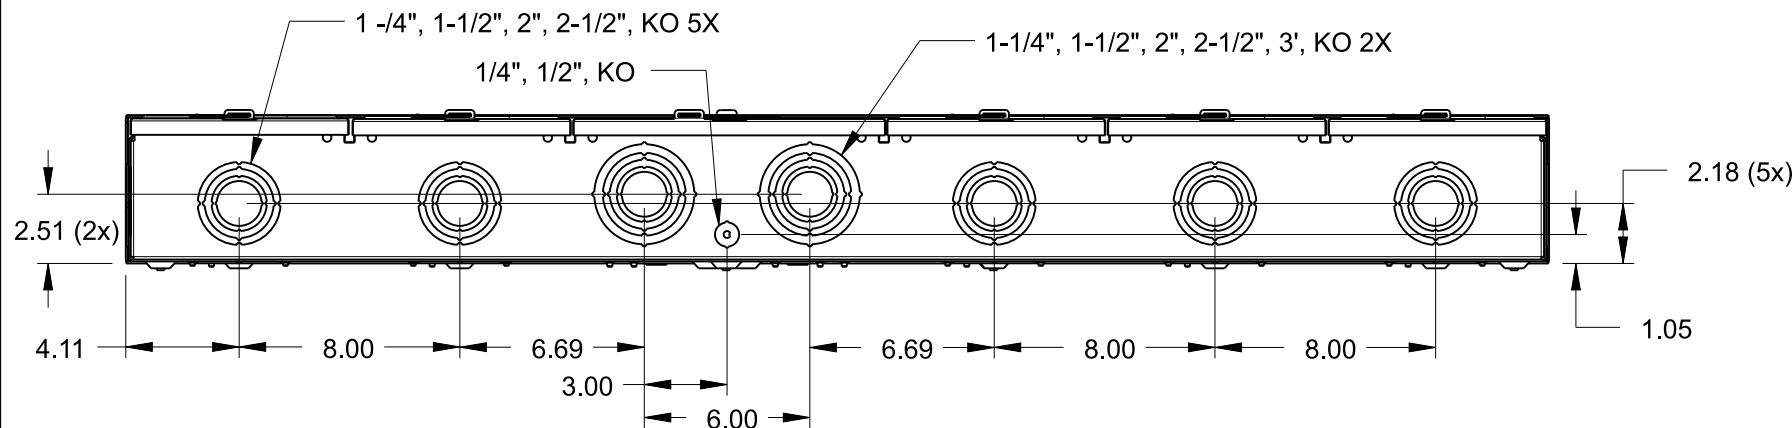

Catalog Number: UA5739-MGF

Features and Ratings

- Ringless Type Meter Socket
- 200A Continuous, 250A Max, 5 Position, 450Amp Overall
- Outdoor Enclosure (NEMA Type 3R)
- 1 Phase, 3 Wire, 600V AC
- 4 Jaw
- For Overhead or Underground Service
- HD Hub Opening With Coverplate Installed
- Aluminum Enclosure

CONNECTORS

CONNECTORS	WIRE SIZE	TORQUE
LINE	#1/0-600MCM	375 IN-LB
LOAD*	#6-350MCM	250 IN-LB
GROUND	#14-2	50 IN-LB

* External Hex drive 1/2"
* Internal Hex drive 5/16"

ACCESSORIES

HD Cover Plate
Cat No: H56933-4
HD Cover Plate
Cat No: EC56933S

HD HUB KITS

Cat No: H56856-2 (3.00")
Cat No: H56857-2 (3.50")
Cat No: H56858-2 (4.00")
HD HUB KITS
Cat No: EC56856 (3.00")
Cat No: EC56857 (3.50")
Cat No: EC56858 (4.00")

5th Terminal Use Talon Kit
Cat No: 659-0121

(2) HD HUB PROVISION
Factory Installed (Not Shown)

TALON

Multi-Position Metering

Description:
**200A Cont, 4 Jaw, A14, 600V AC,
Aluminum Enclosure**