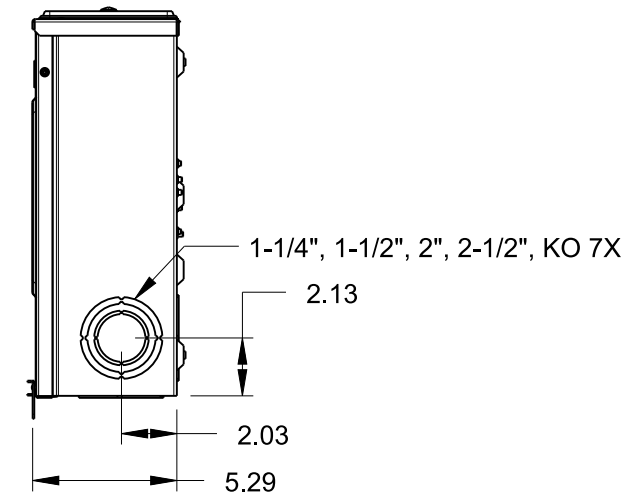

Catalog Number: UA5739-MGF

Features and Ratings

- Ringless Type Meter Socket
- 200A Continuous, 250A Max, 5 Position, 450Amp Overall
- Outdoor Enclosure (NEMA Type 3R)
- 1 Phase, 3 Wire, 600V AC
- 4 Jaw
- For Overhead or Underground Service
- HD Hub Opening With Coverplate Installed
- Aluminum Enclosure

CONNECTORS

CONNECTORS	WIRE SIZE	TORQUE
LINE	#1/0-600MCM	375 IN-LB
LOAD*	#6-350MCM	250 IN-LB
GROUND	#14-2	50 IN-LB

* External Hex drive 1/2"
* Internal Hex drive 5/16"

ACCESSORIES

HD Cover Plate
Cat No: H56933-4
HD Cover Plate
Cat No: EC56933S

HD HUB KITS

Cat No: H56856-2 (3.00")
Cat No: H56857-2 (3.50")
Cat No: H56858-2 (4.00")
HD HUB KITS
Cat No: EC56856 (3.00")
Cat No: EC56857 (3.50")
Cat No: EC56858 (4.00")

5th Terminal Use Talon Kit
Cat No: 659-0121

(2) HD HUB PROVISION
Factory Installed (Not Shown)

TALON

Multi-Position Metering

Description:
**200A Cont, 4 Jaw, A14, 600V AC,
Aluminum Enclosure**