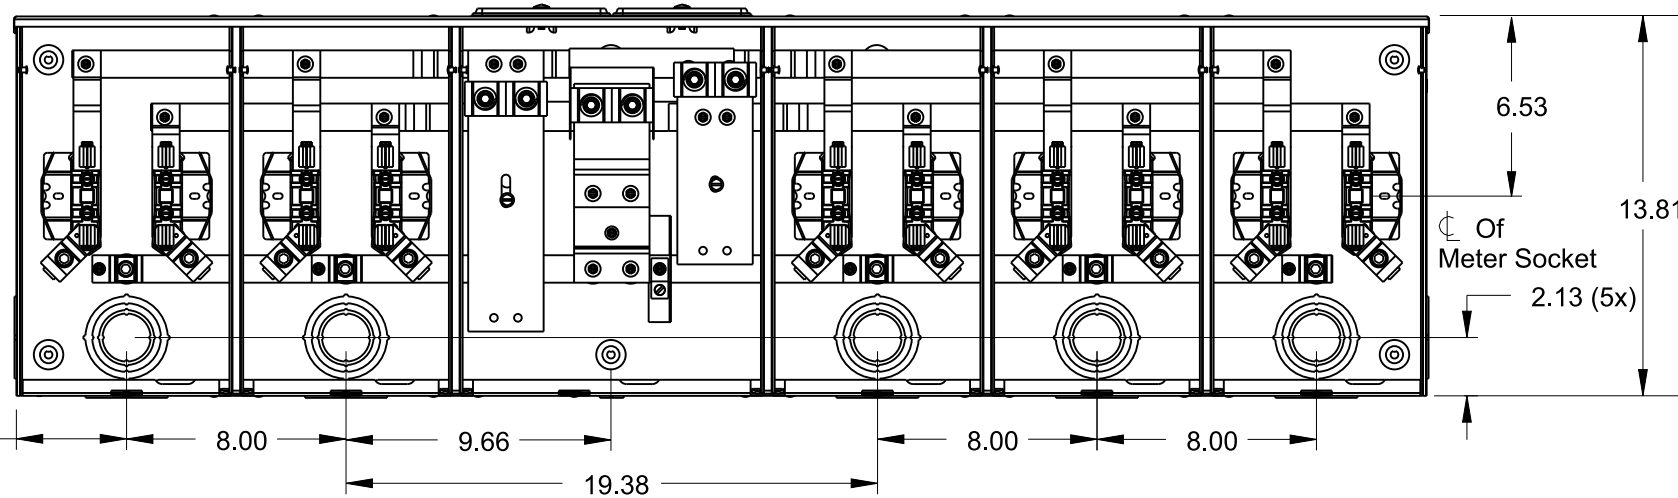

Catalog Number: UA5739-MGF

Features and Ratings

- Ringless Type Meter Socket
- 200A Continuous, 250A Max, 5 Position, 450Amp Overall
- Outdoor Enclosure (NEMA Type 3R)
- 1 Phase, 3 Wire, 600V AC
- 4 Jaw
- For Overhead or Underground Service
- HD Hub Opening With Coverplate Installed
- Aluminum Enclosure

CONNECTORS

CONNECTORS	WIRE SIZE	TORQUE
LINE	#1/0-600MCM	375 IN-LB
LOAD*	#6-350MCM	250 IN-LB
GROUND	#14-2	50 IN-LB

* External Hex drive 1/2"
* Internal Hex drive 5/16"

ACCESSORIES

HD Cover Plate
Cat No: H56933-4
HD Cover Plate
Cat No: EC56933S

HD HUB KITS

Cat No: H56856-2 (3.00")
Cat No: H56857-2 (3.50")
Cat No: H56858-2 (4.00")
HD HUB KITS
Cat No: EC56856 (3.00")
Cat No: EC56857 (3.50")
Cat No: EC56858 (4.00")

5th Terminal Use Talon Kit
Cat No: 659-0121

(2) HD HUB PROVISION
Factory Installed (Not Shown)

TALON

Multi-Position Metering

Description:
**200A Cont, 4 Jaw, A14, 600V AC,
Aluminum Enclosure**