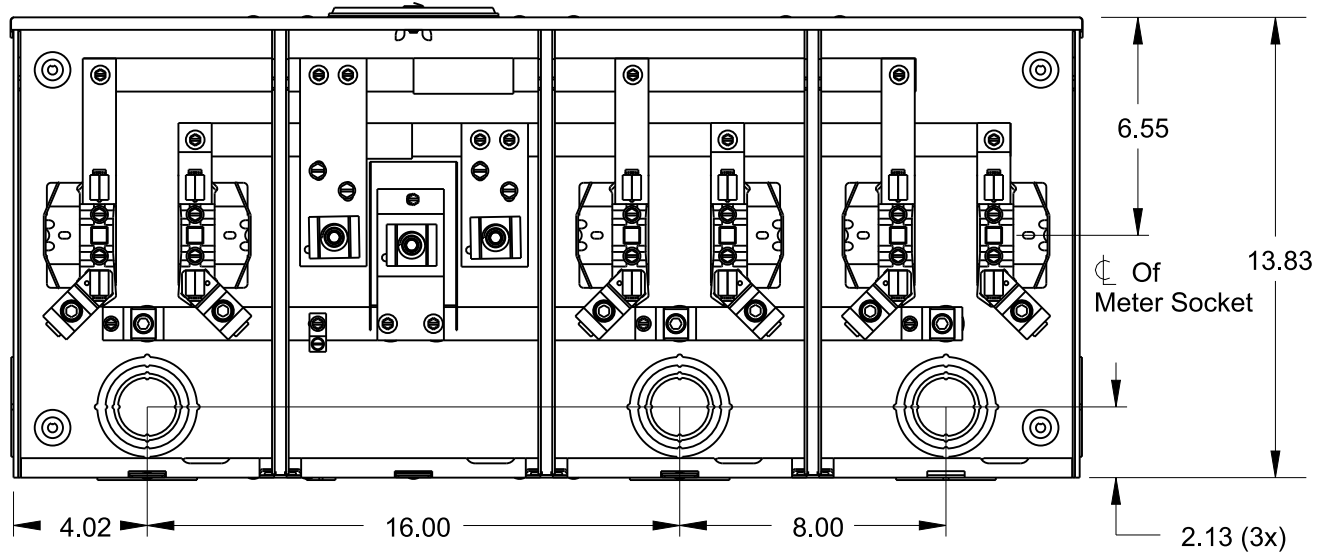

Catalog Number: UA3737-ZGF

Features and Ratings

- Ringless Type Meter Socket
- Aluminum Enclosure
- 200A Continuous, 250A Max, 3 Position, 270Amp Overall
- Outdoor Enclosure (NEMA Type 3R)
- 1 Phase, 3 Wire, 600V AC
- 4 Jaw
- For Overhead or Underground Service
- HD Hub Opening With Coverplate Installed

CONNECTORS

| CONNECTORS | WIRE SIZE | TORQUE |
|------------|-------------|-----------|
| LINE | #1/0-600MCM | 375 IN-LB |
| LOAD* | #6-350MCM | 250 IN-LB |
| GROUND | #14-2 | 50 IN-LB |

* External Hex drive 1/2"
* Internal Hex drive 5/16"

ACCESSORIES

HD Cover Plate
Cat No: H56933-4
HD Cover Plate
Cat No: EC56933S

HD HUB KITS

Cat No: H56856-2 (3.00")
Cat No: H56857-2 (3.50")
Cat No: H56858-2 (4.00")
HD HUB KITS
Cat No: EC56856 (3.00")
Cat No: EC56857 (3.50")
Cat No: EC56858 (4.00")

5th Terminal Use Talon Kit
Cat No: 659-0121

TALON

Multi-Position Metering

Description:
**200A Cont, 4 Jaw, A14, 600V AC,
Aluminum Enclosure**