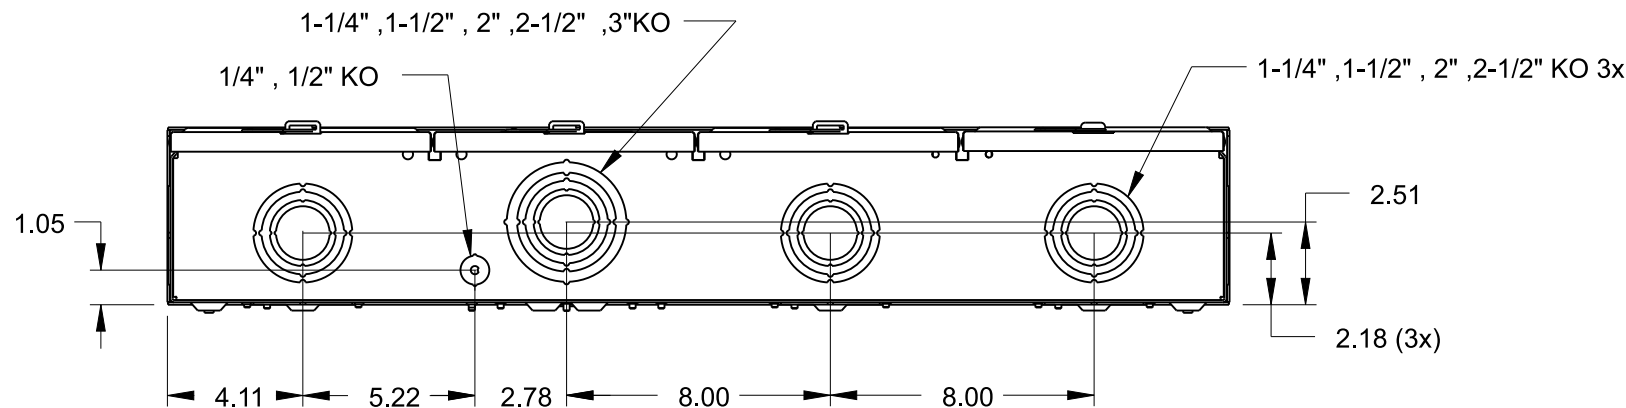

Catalog Number: UA3737-ZGF

Features and Ratings

- Ringless Type Meter Socket
- Aluminum Enclosure
- 200A Continuous, 250A Max, 3 Position, 270Amp Overall
- Outdoor Enclosure (NEMA Type 3R)
- 1 Phase, 3 Wire, 600V AC
- 4 Jaw
- For Overhead or Underground Service
- HD Hub Opening With Coverplate Installed

CONNECTORS

| CONNECTORS | WIRE SIZE | TORQUE |
|------------|-------------|-----------|
| LINE | #1/0-600MCM | 375 IN-LB |
| LOAD* | #6-350MCM | 250 IN-LB |
| GROUND | #14-2 | 50 IN-LB |

* External Hex drive 1/2"
* Internal Hex drive 5/16"

5th Terminal Use Talon Kit
Cat No: 659-0121

TALON

Multi-Position Metering

Description:
**200A Cont, 4 Jaw, A14, 600V AC,
Aluminum Enclosure**