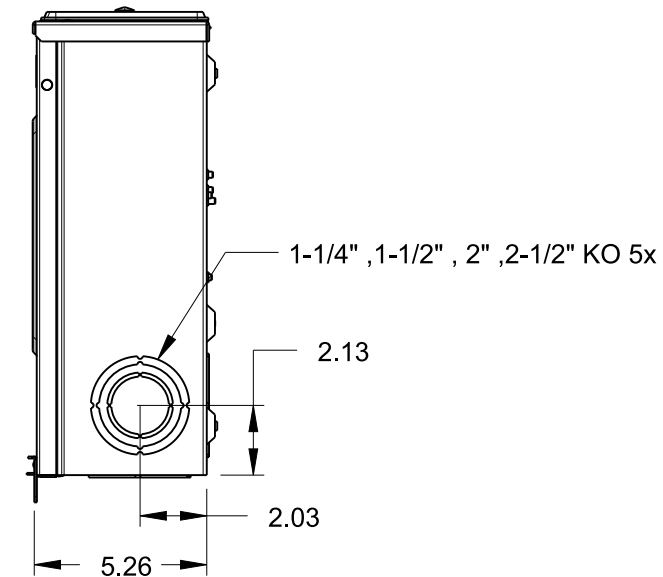

Catalog Number: UA3737-ZGF

Features and Ratings

- Ringless Type Meter Socket
- Aluminum Enclosure
- 200A Continuous, 250A Max, 3 Position, 270Amp Overall
- Outdoor Enclosure (NEMA Type 3R)
- 1 Phase, 3 Wire, 600V AC
- 4 Jaw
- For Overhead or Underground Service
- HD Hub Opening With Coverplate Installed

CONNECTORS

| CONNECTORS | WIRE SIZE | TORQUE |
|------------|-------------|-----------|
| LINE | #1/0-600MCM | 375 IN-LB |
| LOAD* | #6-350MCM | 250 IN-LB |
| GROUND | #14-2 | 50 IN-LB |

* External Hex drive 1/2"
* Internal Hex drive 5/16"

ACCESSORIES

HD Cover Plate
Cat No: H56933-4
HD Cover Plate
Cat No: EC56933S

HD HUB KITS

Cat No: H56856-2 (3.00")
Cat No: H56857-2 (3.50")
Cat No: H56858-2 (4.00")
HD HUB KITS
Cat No: EC56856 (3.00")
Cat No: EC56857 (3.50")
Cat No: EC56858 (4.00")

5th Terminal Use Talon Kit
Cat No: 659-0121

TALON

Multi-Position Metering

Description:
**200A Cont, 4 Jaw, A14, 600V AC,
Aluminum Enclosure**