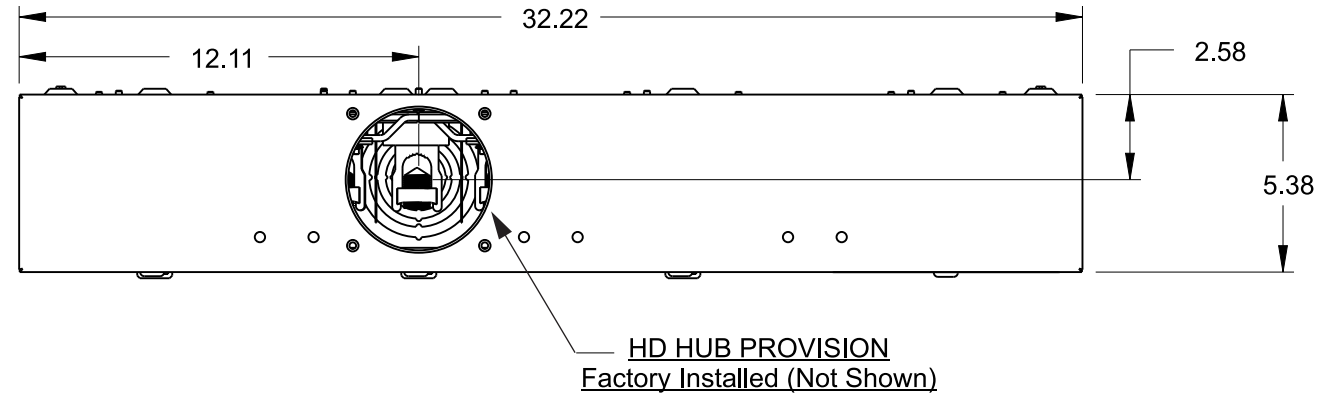

Catalog Number: UA3737-ZGF

Features and Ratings

- Ringless Type Meter Socket
- Aluminum Enclosure
- 200A Continuous, 250A Max, 3 Position, 270Amp Overall
- Outdoor Enclosure (NEMA Type 3R)
- 1 Phase, 3 Wire, 600V AC
- 4 Jaw
- For Overhead or Underground Service
- HD Hub Opening With Coverplate Installed

CONNECTORS

| CONNECTORS | WIRE SIZE | TORQUE |
|------------|-------------|-----------|
| LINE | #1/0-600MCM | 375 IN-LB |
| LOAD* | #6-350MCM | 250 IN-LB |
| GROUND | #14-2 | 50 IN-LB |

* External Hex drive 1/2"
* Internal Hex drive 5/16"

5th Terminal Use Talon Kit
Cat No: 659-0121

TALON

Multi-Position Metering

Description:
**200A Cont, 4 Jaw, A14, 600V AC,
Aluminum Enclosure**