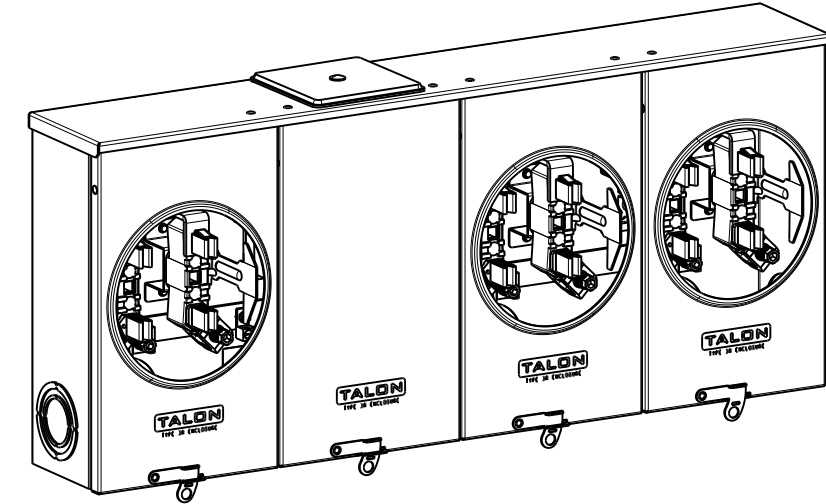

Catalog Number: UA3737-ZGF

Features and Ratings

- Ringless Type Meter Socket
- Aluminum Enclosure
- 200A Continuous, 250A Max, 3 Position, 270Amp Overall
- Outdoor Enclosure (NEMA Type 3R)
- 1 Phase, 3 Wire, 600V AC
- 4 Jaw
- For Overhead or Underground Service
- HD Hub Opening With Coverplate Installed

CONNECTORS

| CONNECTORS | WIRE SIZE | TORQUE |
|------------|-------------|-----------|
| LINE | #1/0-600MCM | 375 IN-LB |
| LOAD* | #6-350MCM | 250 IN-LB |
| GROUND | #14-2 | 50 IN-LB |

* External Hex drive 1/2"
* Internal Hex drive 5/16"

ACCESSORIES

HD Cover Plate
Cat No: H56933-4
HD Cover Plate
Cat No: EC56933S

HD HUB KITS

Cat No: H56856-2 (3.00")
Cat No: H56857-2 (3.50")
Cat No: H56858-2 (4.00")
HD HUB KITS
Cat No: EC56856 (3.00")
Cat No: EC56857 (3.50")
Cat No: EC56858 (4.00")

5th Terminal Use Talon Kit
Cat No: 659-0121

TALON

Multi-Position Metering

Description:
**200A Cont, 4 Jaw, A14, 600V AC,
Aluminum Enclosure**