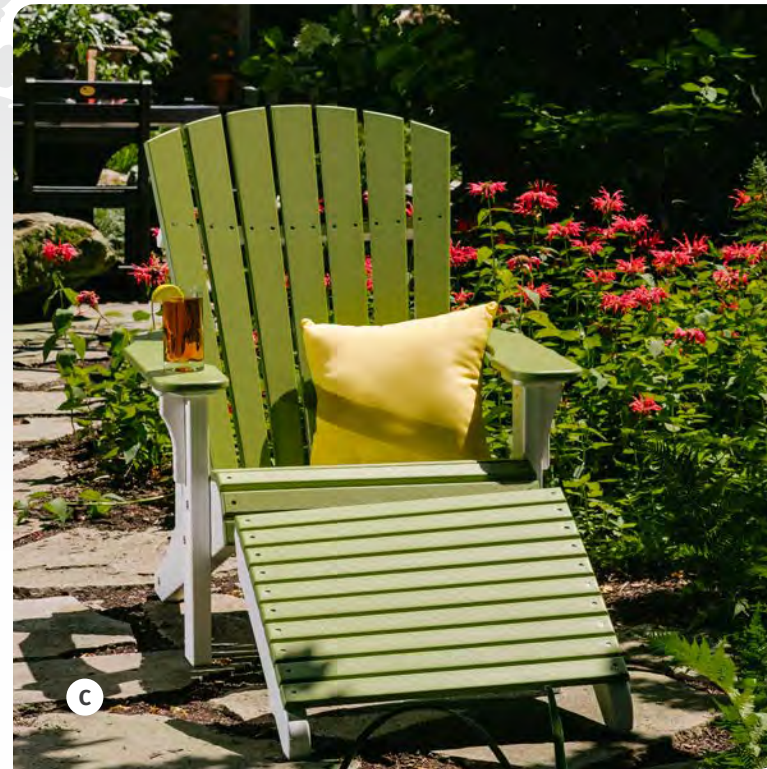

A

B

PREMIUM WOODGRAIN

- A. Royal Adirondack Chair
  in Cherrywood & Black
- B. Folding Adirondack Chair
  in Antique Mahogany & Black
- C. Deluxe Adirondack Chair
  in Lime Green & White

More Color Options & Dimensions on Page 82

C