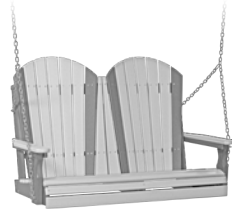

4' Adirondack Swing
53"W x 27"D x 32.5"H
48"SW x 18"SD