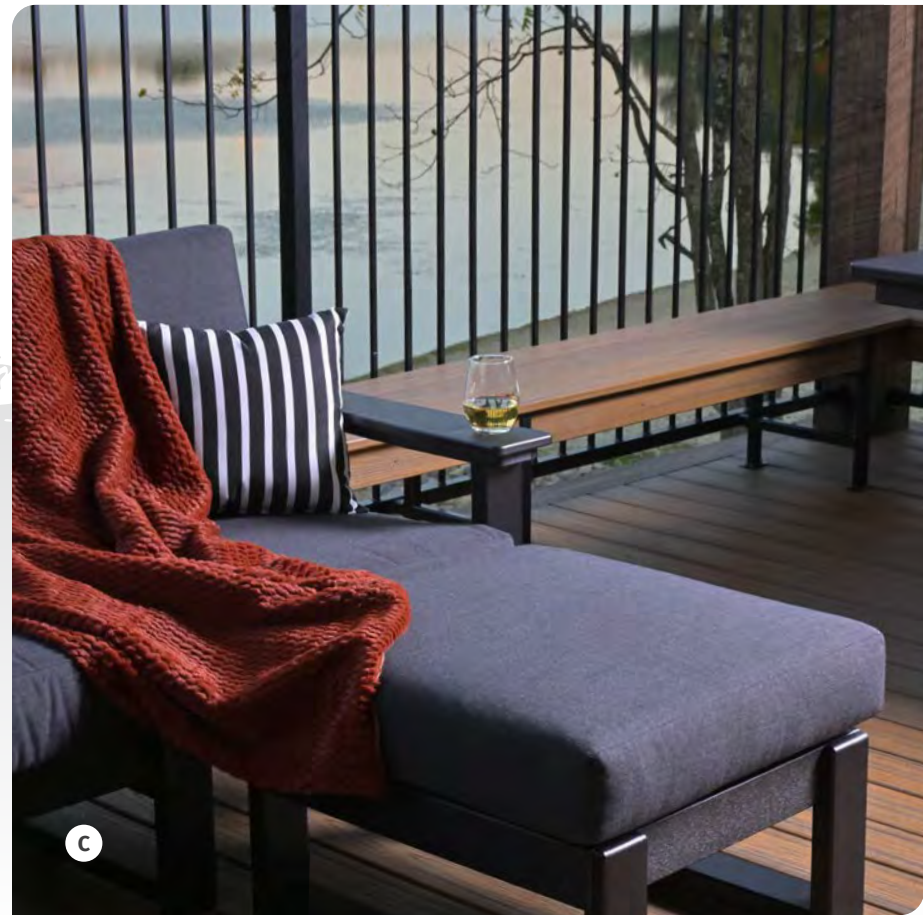

C

- **A. Lanai Deep Seating Sofa/Loveseat/Corner Unit**
  in Birch with Cast Breeze Cushions
- **B. Lanai Deep Seating Loveseat Swing**
  in Black with Canvas Cushions
- **C. Lanai Deep Seating Ottoman**
  in Black with Spectrum Carbon Cushions

More Color Options & Dimensions on Page 82