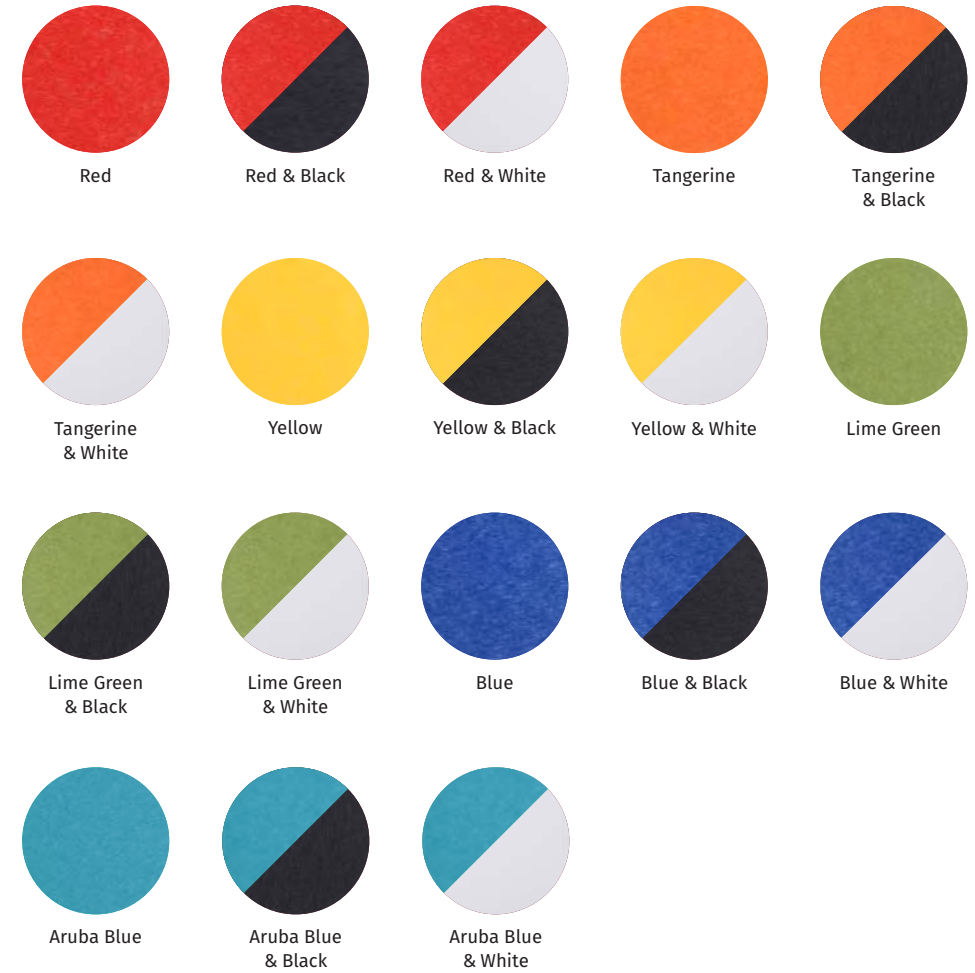

A

B

Cushion Fabrics

CELEBRATE YOUR STYLE

All LuxCraft umbrellas and cushions are crafted with Sunbrella fabric to ensure lasting color and durability.

- A. Luxe Indigo
- B. Gateway Mist
- C. Milano Charcoal
- D. Canvas
- E. Peyton Granite
- F. Brannon Redwood
- G. Shore Classic
- ★ New for 2024
- H. Logo Red
- I. Buttercup
- J. Ginkgo
- ★ New for 2024

Umbrella in Logo Red

UMBRELLA FABRICS

- 
Berenson Tuxedo
- 
Brannon Redwood
- 
Buttercup
- 
Canvas
- 
Cast Breeze
- 
Cultivate Stone
- 
Foster Metallic
- 
Gateway Mist
- 
Ginkgo
★ New for 2024
- 
Logo Red
- 
Melon
- 
Milano Charcoal
- 
Peyton Granite
- 
Shore Classic
★ New for 2024
- 
Solana Seagull
- 
Spectrum Carbon
- 
Spectrum Dove
- 
Spectrum Indigo

FRAME COLORS

- 
Black
- 
White

LuxCraft Poly Colors

CREATE YOUR PERFECT DESIGN

With 35 standard colors, your space is limited only by your imagination.

For each product's color options, see Page 82.

EARTHTONE

TROPICAL

PREMIUM WOODGRAIN

Color Options & Dimensions

GATHER AROUND TOGETHER

LuxCraft furniture is available in a wide variety of sizes, styles, and colors. Check with your local LuxCraft dealer for custom color options.