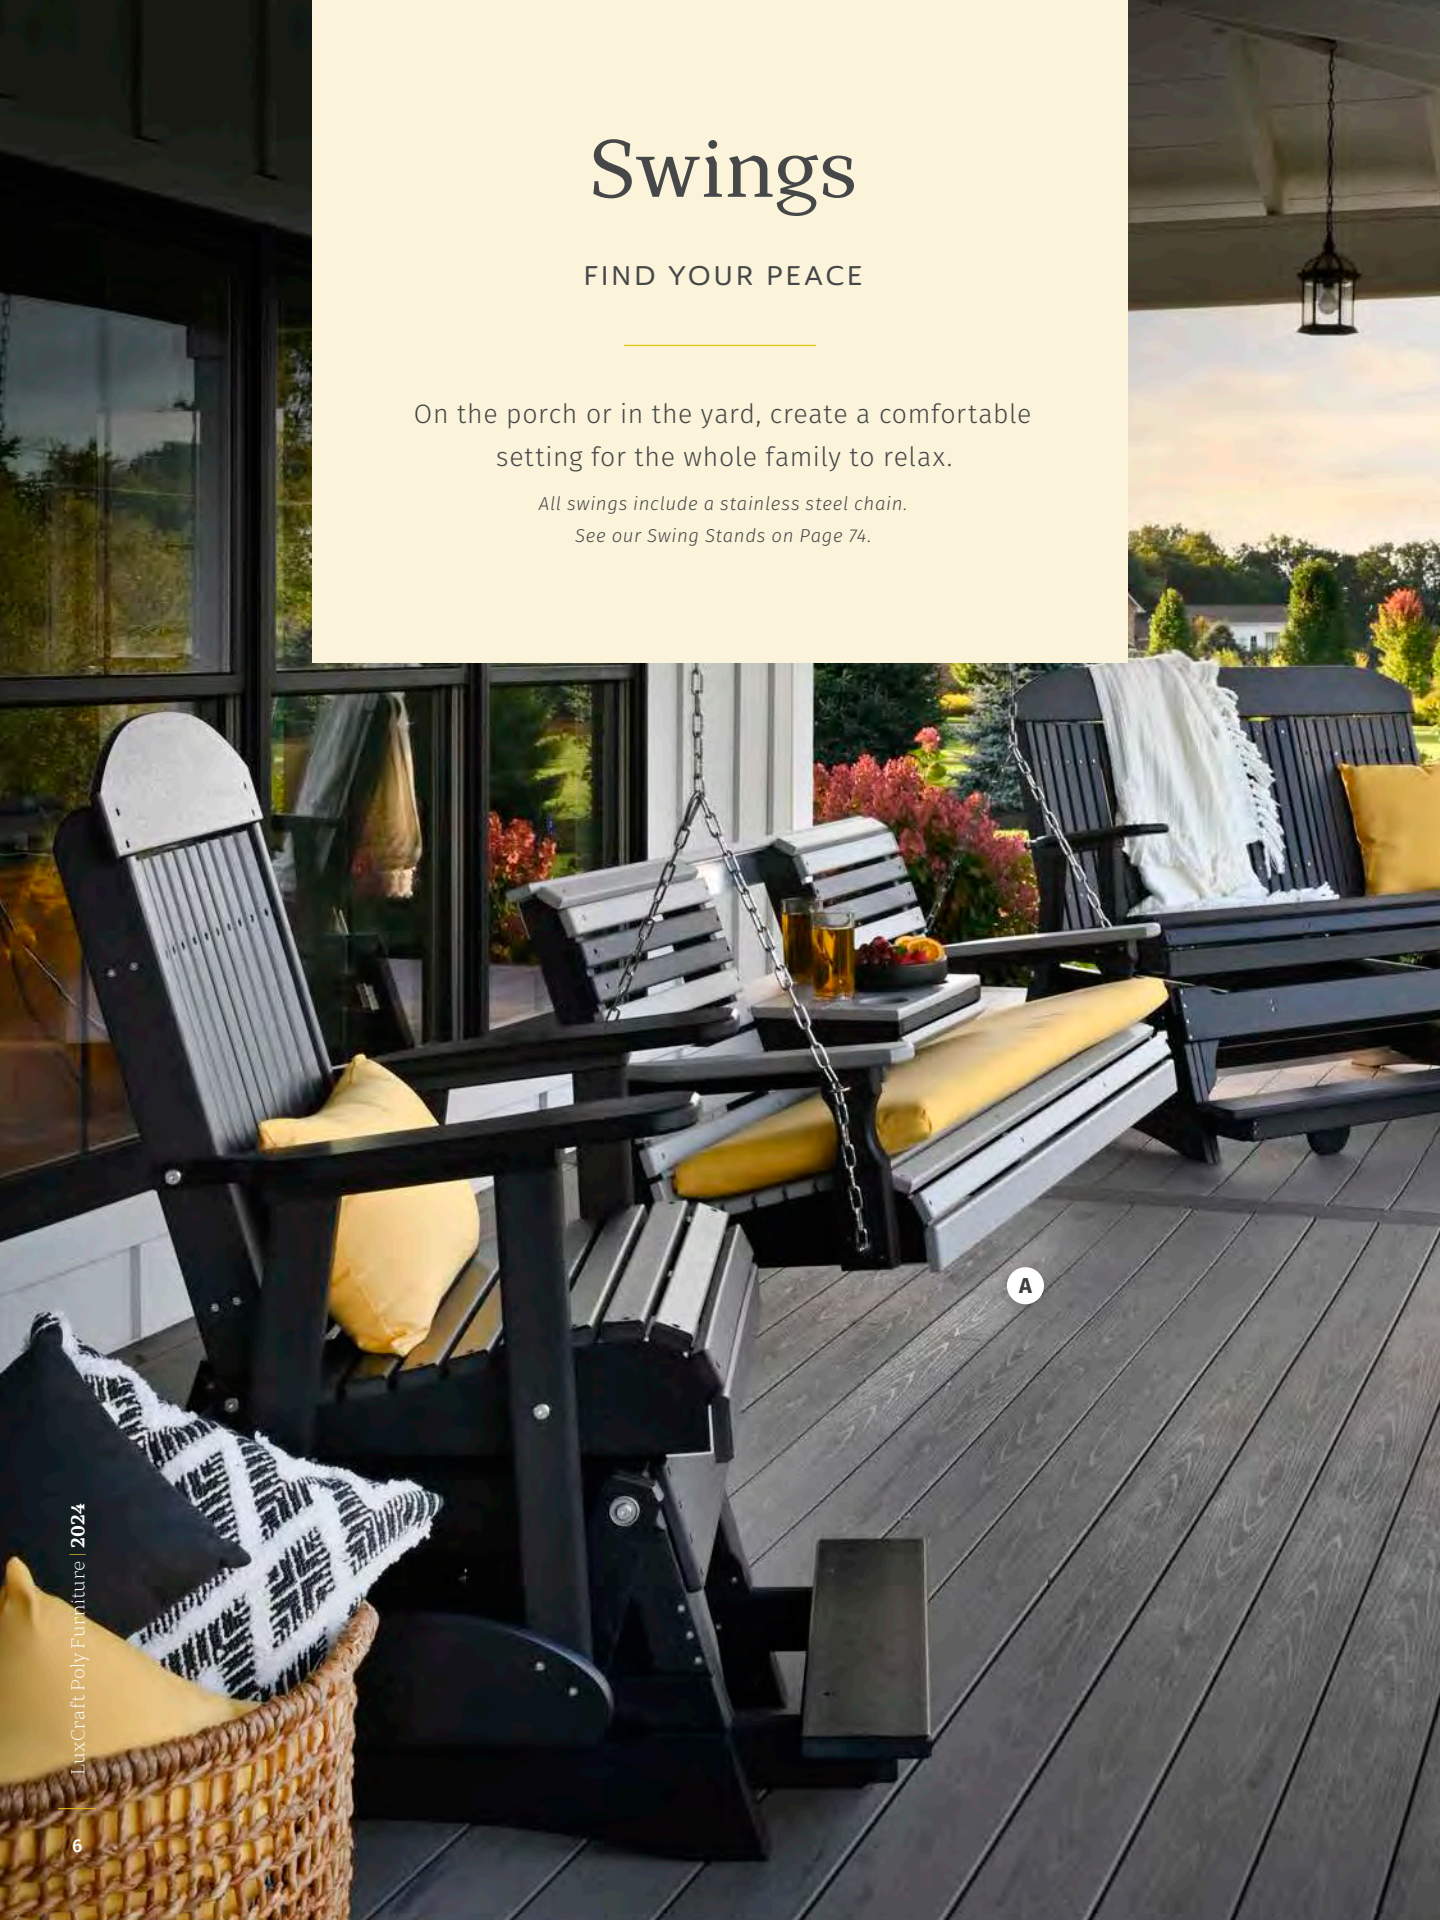

Swings

FIND YOUR PEACE

On the porch or in the yard, create a comfortable setting for the whole family to relax.

*All swings include a stainless steel chain.
See our Swing Stands on Page 74.*

A