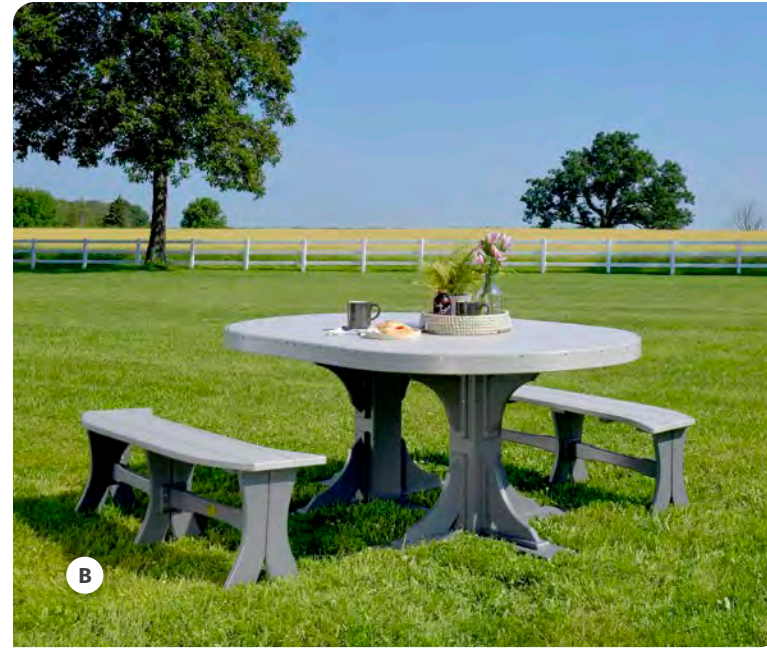

A. 41" Square Table in Antique Mahogany & Black ➤
Shown at Dining Height

B. 4' Round Table in Antique Mahogany ➤
Shown at Dining Height

More Color Options & Dimensions on Page 82

B PREMIUM WOODGRAIN

A PREMIUM WOODGRAIN