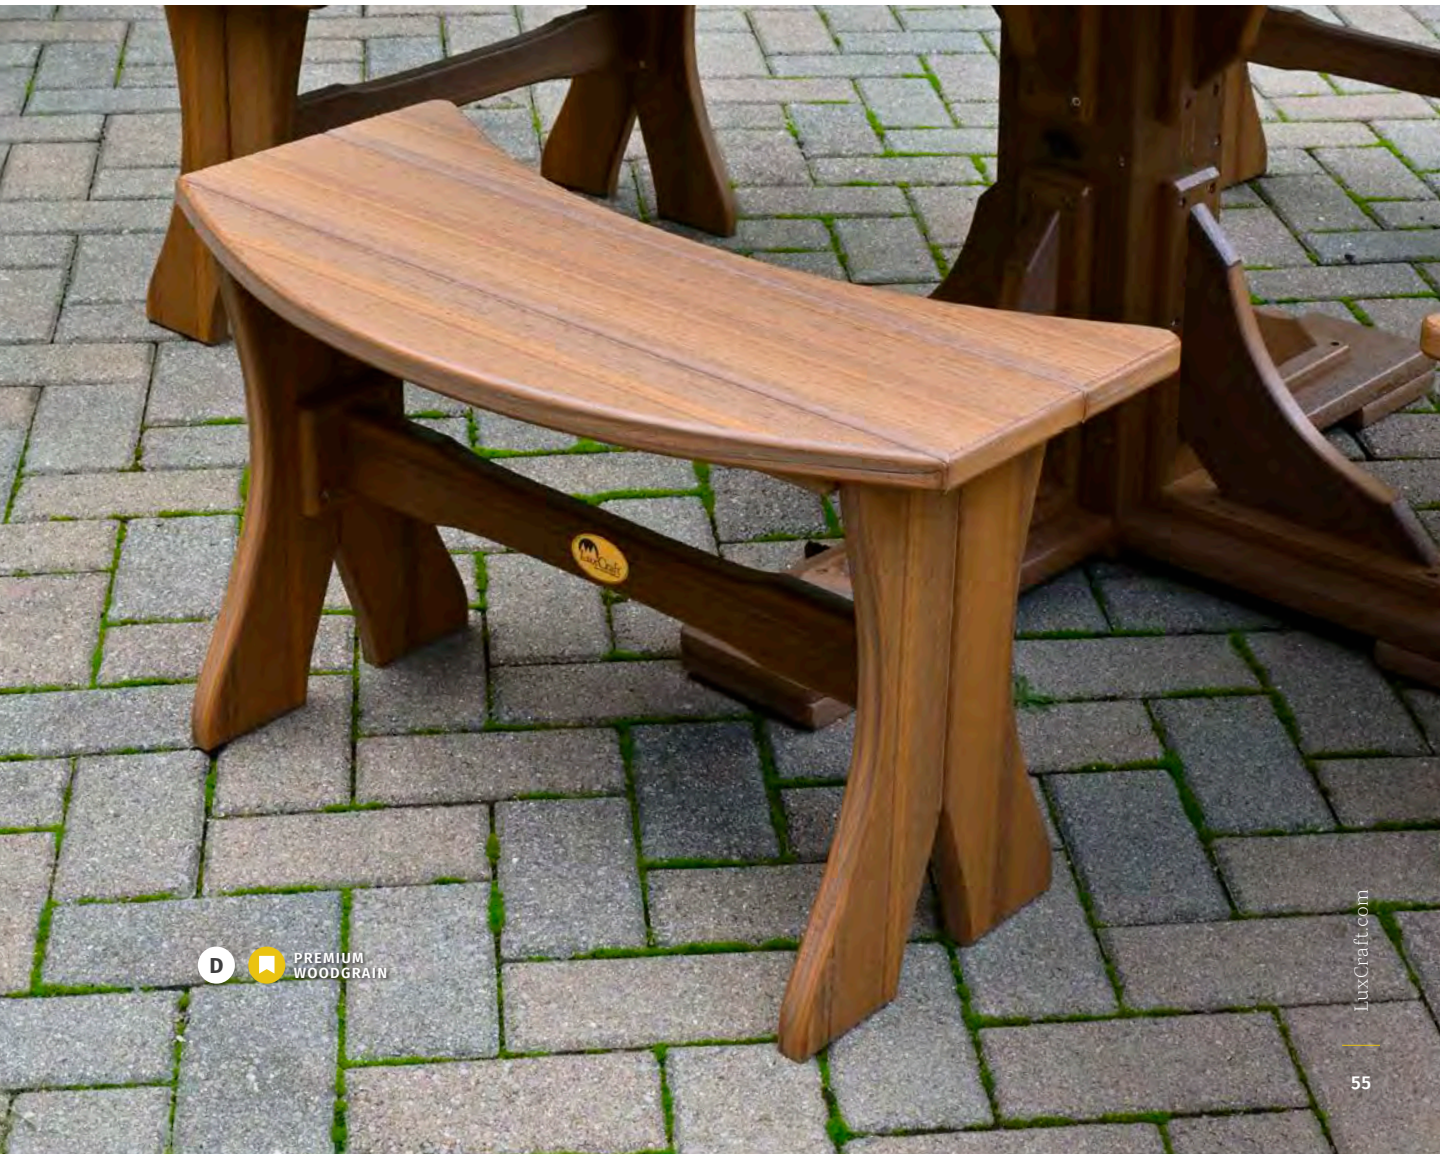

D

PREMIUM WOODGRAIN