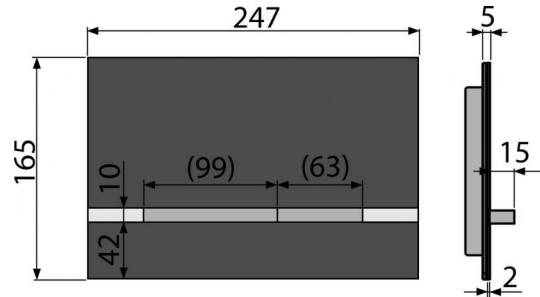

STRIPE-GL1204

Flush plate for pre-wall installation systems, glass-black

Application

For pre-wall installation systems and concealed WC cisterns

Features

- Double-acting mechanical flushing
- Compatible with all Alcaplast pre-wall installation systems and cisterns for building into solid walls
- Material: black glass
- The mechanism is fully integrated into the wall
- Resistant to UV rays and external influences
- The flush plate only slightly protrudes above the tiles
- Maintenance with common detergents used in the household for plumbing fixtures and bathroom accessories

Scope of supply

- Adapter kit for the control mechanism of the flush valve
- Flush plate
- Fixing frame of the flush plate
- Threaded frame clamp 2 pcs

Order number, Logistic information

Code	EAN		Weight (piece packing palett)	Dimensions (piece packing)	Quantity (packing palett)
STRIPE-GL1204	8595580546205	Glass-black	1,4106 14,1060 0,0000 kg	255x85x175 590x390x240 mm	10 280 pcs

Guarantee

2/2 years

Customs code

73269098

Technical specifications

- Operating force < 20 N