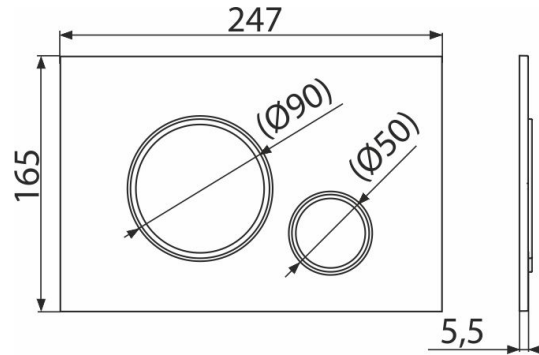

# M778 THIN

Flush plate for pre-wall installation systems, black-matt/chrome-polished

### Order number, Logistic information

Code	EAN	Weight (piece   packing   palett)	Dimensions (piece   packing)	Quantity (packing   palett)
M778	8595580562656	Black-matt/chrome-polished   25   100   255,4800 kg	250×170×36   595×395×245 mm	25   700 pcs

### Technical specifications

- Operating force < 20 N