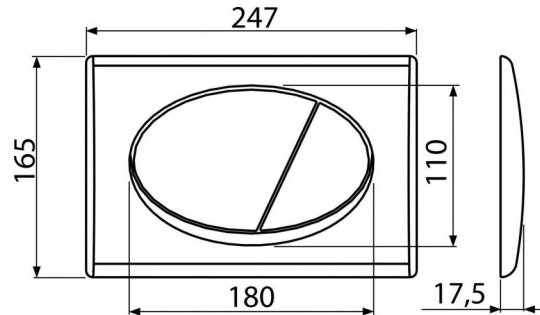

M70

Flush plate for pre-wall installation systems, white-polished

Application

For pre-wall installation systems and concealed WC cisterns

Features

- Double-acting mechanical flushing
- Compatible with all Alcaplast pre-wall installation systems and cisterns for building into solid walls
- Material: plastic
- Surface finish: white

Scope of supply

- Template for correct flush plate setup
- Flushing mechanism screws 2 pcs
- Flush plate
- Fixing frame of the flush plate
- Threaded frame clamp 2 pcs

Order number, Logistic information

| Code | EAN | Weight (piece packing palett) | Dimensions (piece packing) | Quantity (packing palett) |
|------|---------------|--|---------------------------------|--------------------------------|
| M70 | 8594045936193 | White-polished 0,3854 9,2925 280,1900 kg | 250x40x175 595x245x395 mm | 25 700 pcs |