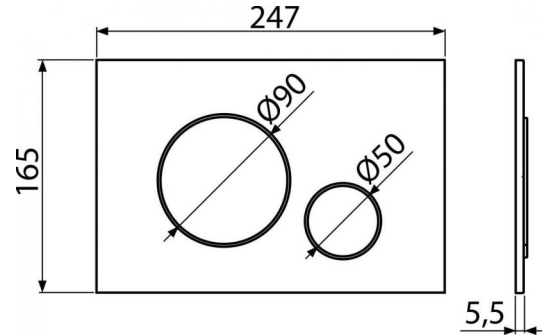

M676 THIN

Flush plate for pre-wall installation systems, white-matt

Application

For pre-wall installation systems and concealed WC cisterns

Features

- Double-acting mechanical flushing
- Compatible with all Alcaplast pre-wall installation systems and cisterns for building into solid walls
- Material: plastic
- Surface finish: white-matt with antibacterial properties (ensured by the content of silver compounds)
- The flush plate thanks to its profile stands out only 5.5 mm above the tiles

Scope of supply

- Template for correct flush plate setup
- Flushing mechanism screws 2 pcs
- Flush plate
- Fixing frame of the flush plate
- Threaded frame clamp 2 pcs

Order number, Logistic information

Code	EAN	Weight (piece packing palett)	Dimensions (piece packing)	Quantity (packing palett)
M676	8595580566319	White-matt 0,3629 0,3629 274,0300 kg	250×170×36 595×395×245 mm	25 700 pcs

Guarantee

2/2 years

Customs code

39269097

Technical specifications

- Operating force < 20 N