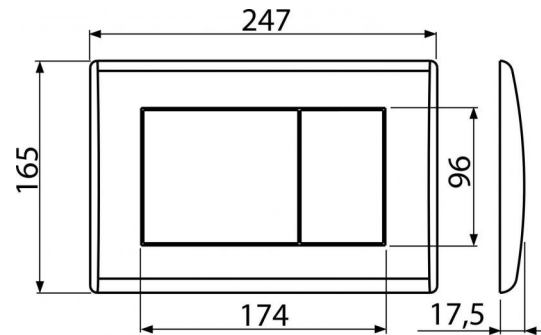

M270

Flush plate for pre-wall installation systems, white-polished

Application

For pre-wall installation systems and concealed WC cisterns

Features

- Double-acting mechanical flushing
- Compatible with all Alcaplast pre-wall installation systems and cisterns for building into solid walls
- Material: plastic
- Surface finish: white

Scope of supply

- Template for correct flush plate setup
- Flushing mechanism screws 2 pcs
- Flush plate
- Fixing frame of the flush plate
- Threaded frame clamp 2 pcs

Order number, Logistic information

Code	EAN	Color	Weight			Dimensions		Quantity
			(piece	packing	palett)	(piece	packing)	
M270	8594045938234	White-polished	0,3759	9,3975	283,1300 kg	250×40×175	595×245×395 mm	25 700 pcs

Guarantee

2/2 years