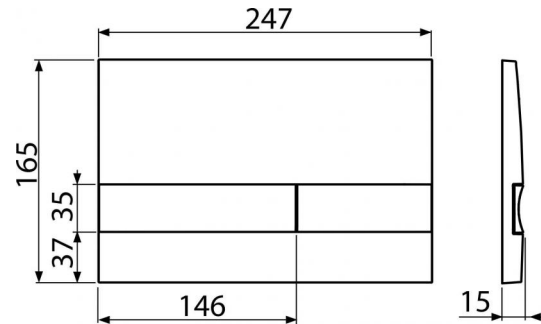

M1720-1

Flush plate for pre-wall installation systems, white-polished/chrome-polished

Application

For pre-wall installation systems and concealed WC cisterns

Features

- Double-acting mechanical flushing
- Compatible with all Alcaplast pre-wall installation systems and cisterns for building into solid walls
- Material: plastic
- The possibility of combining different colors of the base plate and flush plates
- Surface finish: white

Scope of supply

- Template for correct flush plate setup
- Flushing mechanism screws 2 pcs
- Flush plate
- Fixing frame of the flush plate
- Threaded frame clamp 2 pcs

Order number, Logistic information

Code	EAN	Weight (piece | packing | palett)	Dimensions (piece | packing)	Quantity (packing | palett)
M1720-1	8595580536220	White-polished/chrome-polished | 0,0000 kg	255x175x85 | 595x245x395 mm	25 | 700 pcs

Guarantee

2/2 years

Customs code

39269097

Technical specifications

- Operating force < 20 N