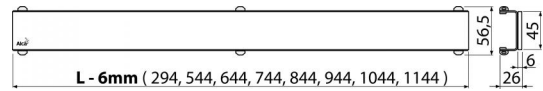

GL1200-950

GLASS – Grid for shower drain, glass-white

Application

For ALCA linear shower drains APZ6, APZ106, APZ1006, APZ1106, APZ16, APZ116, APZ1016, APZ1116

Features

- Material: glass, stainless steel AISI 304, DIN 1.4301
- The basis is a stainless steel U-profile, which is glued to a massive polished plate made of tempered glass

Scope of supply

- Dismantling hook
- Plastic grid support
- Grid

Order number, Logistic information

Code	EAN	Weight (piece packing palett)	Dimensions (piece packing)	Quantity (packing palett)
GL1200-950	8595580507930	950 mm 1,7508 0,0000 0,0000 kg	1200x0xØ60 – mm	1 - pc

Guarantee

2/3 years

Customs code

73269098

Norms

EN 1253

Technical specifications

- Load class H15 150 kg