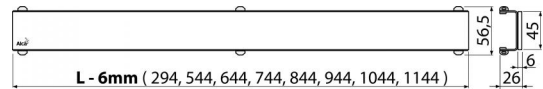

GL1200-850

GLASS – Grid for shower drain, glass-white

Application

For ALCA linear shower drains APZ6, APZ106, APZ1006, APZ1106, APZ16, APZ116, APZ1016, APZ1116

Features

- Material: glass, stainless steel AISI 304, DIN 1.4301
- The basis is a stainless steel U-profile, which is glued to a massive polished plate made of tempered glass

Scope of supply

- Dismantling hook
- Plastic grid support
- Grid

Order number, Logistic information

Code	EAN	Weight (piece packing palett)	Dimensions (piece packing)	Quantity (packing palett)
GL1200-850	8595580507916	850 mm 1,6431 0,0000 0,0000 kg	1200x0xØ60 – mm	1 - pc

Guarantee

2/3 years

Customs code

73269098

Norms

EN 1253

Technical specifications

- Load class H15 150 kg