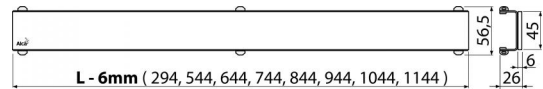

GL1200-750

GLASS – Grid for shower drain, glass-white

Application

For ALCA linear shower drains APZ6, APZ106, APZ1006, APZ1106, APZ16, APZ116, APZ1016, APZ1116

Features

- Material: glass, stainless steel AISI 304, DIN 1.4301
- The basis is a stainless steel U-profile, which is glued to a massive polished plate made of tempered glass

Scope of supply

- Dismantling hook
- Plastic grid support
- Grid

Order number, Logistic information

Code	EAN	Weight (piece | packing | palett)	Dimensions (piece | packing)	Quantity (packing | palett)
GL1200-750	8595580507893	750 mm 1,3560 | 1,3560 | 0,0000 kg	800x0xØ60 | – mm	1 | - pc

Guarantee	Customs code	Norms
2/3 years	73269098	EN 1253

Technical specifications

- Load class H15 150 kg