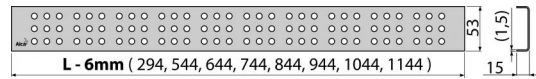

# CUBE-950M

Grid for shower drain, stainless steel-matt