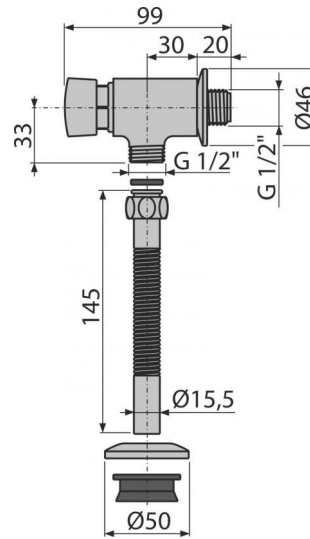

ATS001

Button urinal flushing valve

Application

For flushing the urinals with water connection from above

Features

- Complete set for connection to the sanitary ceramics
- Material: chrome-plated metal

Scope of supply

- Metal rosette 2 pcs
- Seal kit
- Body of flushing mechanism
- Pipe to connect the urinal

Order number, Logistic information

Code	EAN	Weight (piece packing palett)	Dimensions (piece packing)	Quantity (packing palett)
ATS001	8594045931525	0,4382 10,3780 310,5840 kg	150x55x100 390x240x300 mm	20 560 pcs

Guarantee

2/3 years

Customs code

84818019

Technical specifications

- Duration of flushing 8 s
- Water flow at 0.4 MPa 1,5 l