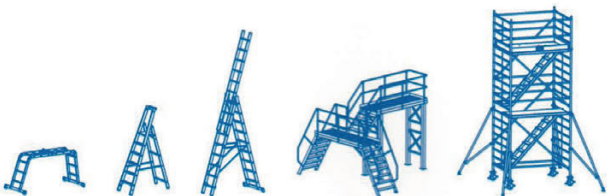

4-fach-Connect System

4CS -
4-fach-Connect-System

AutoSnap System

ASS -
AutoSnap-System

SpeedMatic System

SMS -
SpeedMatic-System

MultiGrip
System

MGS -
MultiGrip-System

SafetyCap

SCA -
SafetyCap

ClickMatic
System

CMS -
ClickMatic-System

IntegratedTele
System

ITS -
IntegratedTele-System

Treppy®

Art.-No. 130013 (ca. m)
 2 x 2 2,45 m
 ca. 2,0 kg 0,45 m