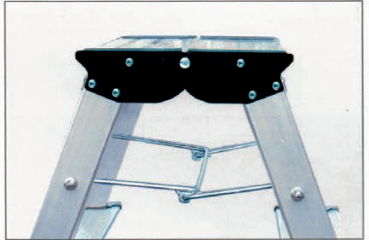

SafetyCap

SCA -
SafetyCap

ClickMatic
System

CMS -
ClickMatic-System

IntegratedTele
System

ITS -
IntegratedTele-System

Treppy®

Art.-No. 130013 (ca. m)
 2 x 2 2,45 m
 ca. 2,0 kg 0,45 m