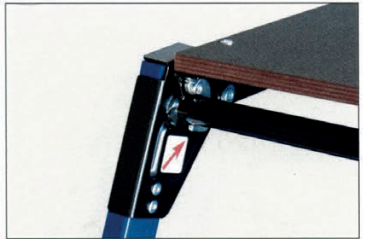

StepTop®

Art.-No. 130099 (ca. m)
ca. 9,0 kg 2,45 m
1,10 m