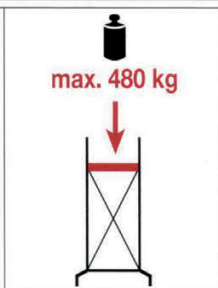

Art.-No. 710130

ca. 54,0 kg

ca. 7,00 m

ca. 5,00 m

2

Art.-No. 710154

ca. 84,0 kg

EXTRAS

Art.-No. 714169
4 x ø 125 mm

Art.-No. 914309
4 x ø 150 mm

Art.-No. 714039

Art.-No. 704306
10 kg

ProTec® XXL
System

| Art.-No. | A (ca. m) | B (ca. m) | 📦 (ca. kg) |
|----------|-----------|-----------|------------|
| 911117 | 0,90 | 2,90 | 61,0 |
| 911094 | 2,30 | 4,30 | 87,0 |
| 911131 | 3,30 | 5,30 | 119,0 |
| 911148 | 4,30 | 6,30 | 162,0 |
| 911155 | 5,30 | 7,30 | 201,0 |
| 911162 | 6,30 | 8,30 | 212,0 |
| 911179 | 7,30 | 9,30 | 220,0 |
| 911186 | 8,30 | 10,30 | 231,0 |
| 911193 | 9,30 | 11,30 | 272,0 |
| 911209 | 10,30 | 12,30 | 283,0 |