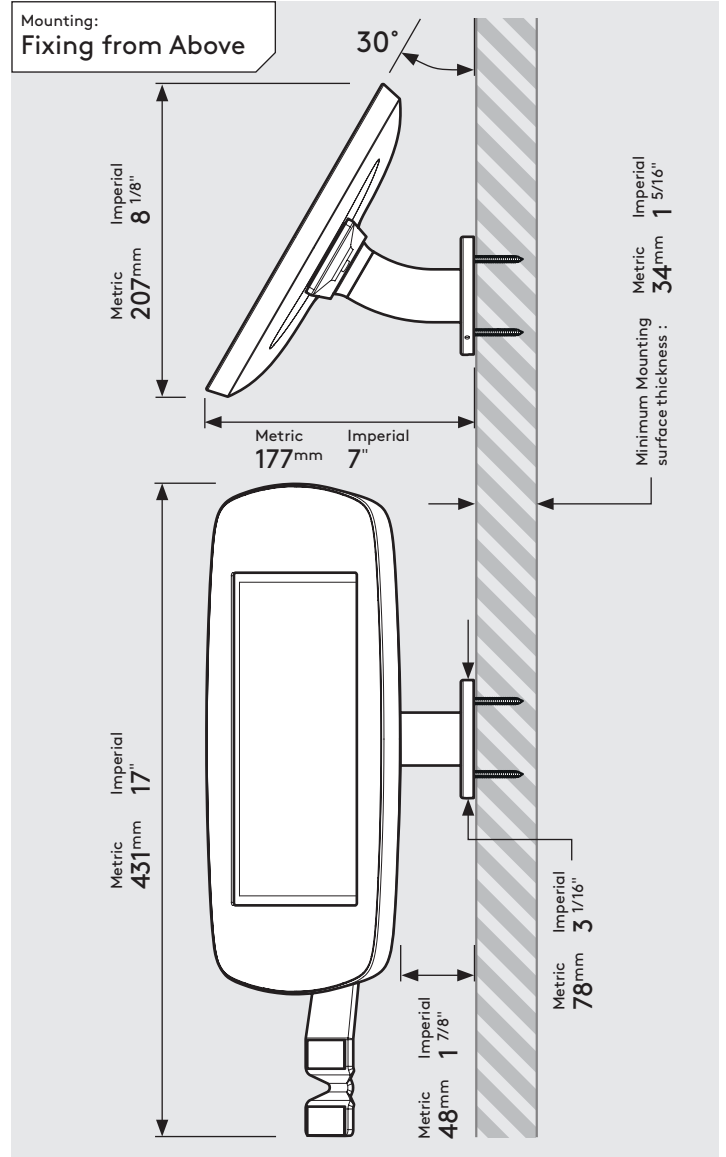

PRODUCT DATA SHEET - UNIVERSAL CARD READER WALLMOUNT (MIDI CASE)

Case: Midi
Arm: Wallmount
Mounting: Fixing from Below
Packaged weight: 2.21kg
Colour: White
 Black

Fixing from Above

PRODUCT DATA SHEET - UNIVERSAL CARD READER WALLMOUNT (MAXI CASE)

Case: Maxi
Arm: Wallmount
Mounting: Fixing from Below
Packaged weight: 2.44kg
Colour: White
 Black

PRODUCT DATA SHEET - UNIVERSAL CARD READER WALLMOUNT (MEGA CASE)

bouncepad®

Case: Mega Arm: Wallmount Mounting: Fixing from Below
 Fixing from Above Packaged weight: 2.83kg Colour: White
 Black