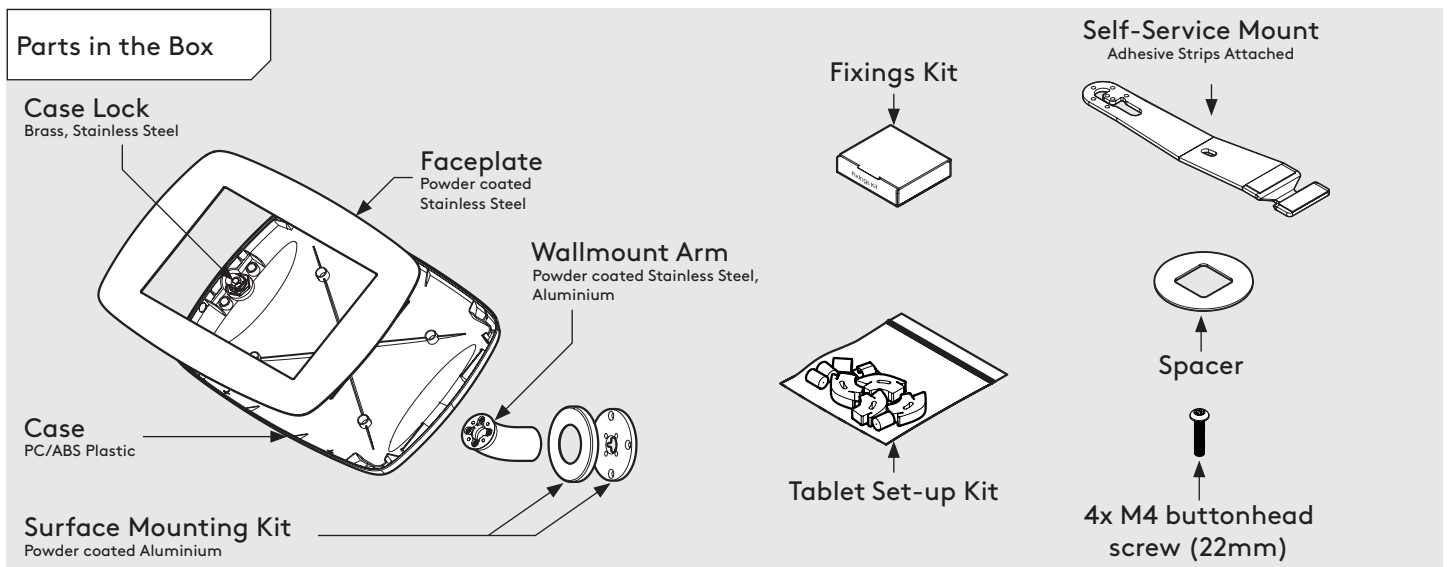

PRODUCT DATA SHEET - UNIVERSAL CARD READER WALLMOUNT (MIDI CASE)

Case: Midi
Arm: Wallmount
Mounting: Fixing from Below
Packaged weight: 2.21kg
Colour: White
 Black

Fixing from Above

PRODUCT DATA SHEET - UNIVERSAL CARD READER WALLMOUNT (MAXI CASE)

Case: Maxi
Arm: Wallmount
Mounting: Fixing from Below
Packaged weight: 2.44kg
Colour: White
 Black

PRODUCT DATA SHEET - UNIVERSAL CARD READER WALLMOUNT (MEGA CASE)

bouncepad®

Case: Mega Arm: Wallmount Mounting: Fixing from Below
 Fixing from Above Packaged weight: 2.83kg Colour: White
 Black