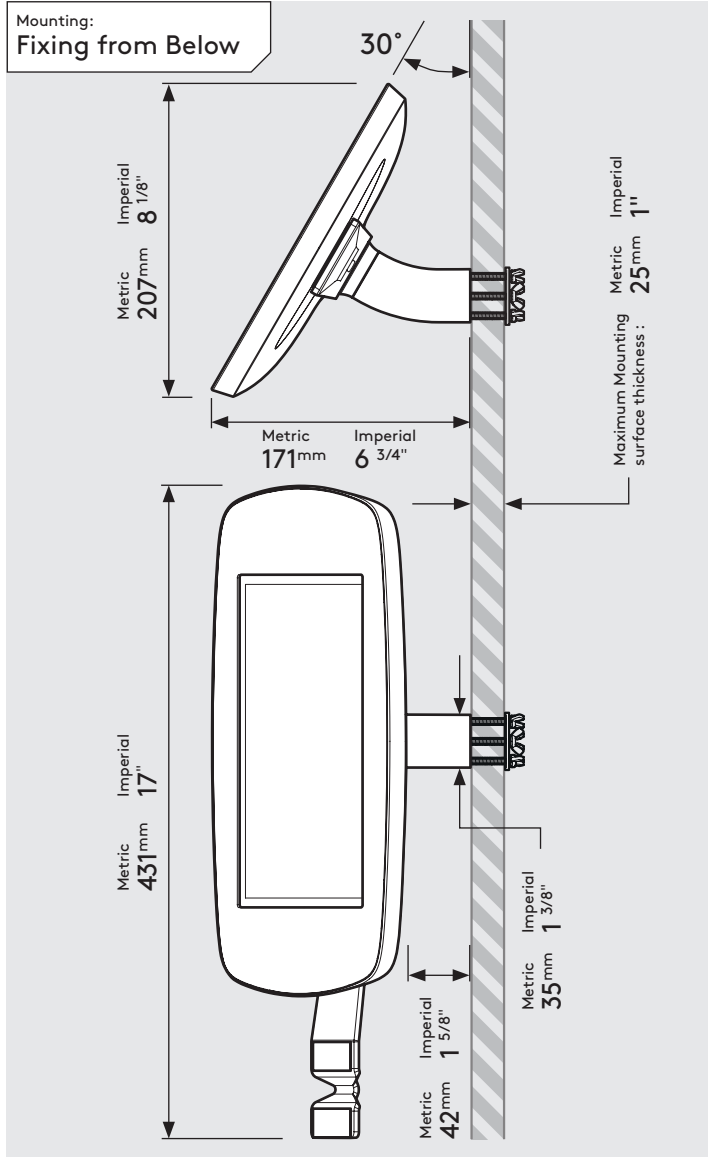

PRODUCT DATA SHEET - UNIVERSAL CARD READER WALLMOUNT (MIDI CASE)

Case: Midi
Arm: Wallmount
Mounting: Fixing from Below
Packaged weight: 2.21kg
Colour: White
 Black

Fixing from Above

PRODUCT DATA SHEET - UNIVERSAL CARD READER WALLMOUNT (MAXI CASE)

Case: Maxi
Arm: Wallmount
Mounting: Fixing from Below
Packaged weight: 2.44kg
Colour: White
 Black

PRODUCT DATA SHEET - UNIVERSAL CARD READER WALLMOUNT (MEGA CASE)

bouncepad®

Case: Mega Arm: Wallmount Mounting: Fixing from Below
 Fixing from Above Packaged weight: 2.83kg Colour: White
 Black