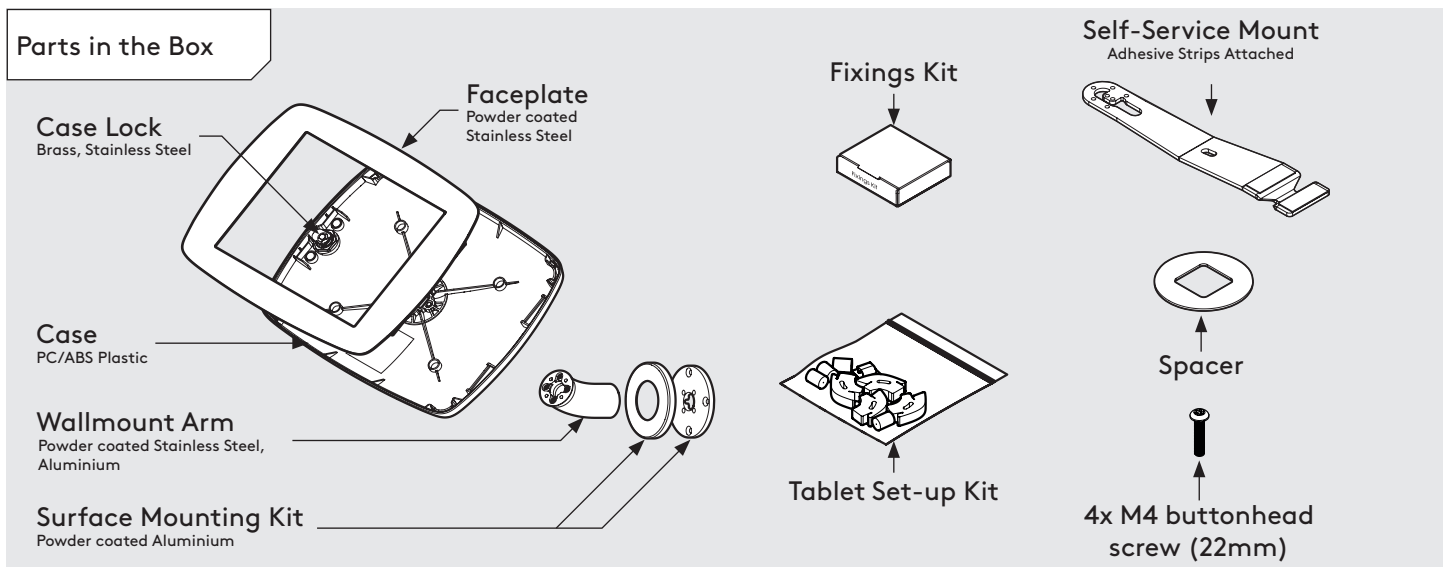

PRODUCT DATA SHEET - UNIVERSAL CARD READER WALLMOUNT (MIDI CASE)

Case: Midi
Arm: Wallmount
Mounting: Fixing from Below
Packaged weight: 2.21kg
Colour: White
 Black

Fixing from Above

PRODUCT DATA SHEET - UNIVERSAL CARD READER WALLMOUNT (MAXI CASE)

Case: Maxi
Arm: Wallmount
Mounting: Fixing from Below
Packaged weight: 2.44kg
Colour: White
 Black

PRODUCT DATA SHEET - UNIVERSAL CARD READER WALLMOUNT (MEGA CASE)

bouncepad®

Case: Mega Arm: Wallmount Mounting: Fixing from Below
 Fixing from Above Packaged weight: 2.83kg Colour: White
 Black