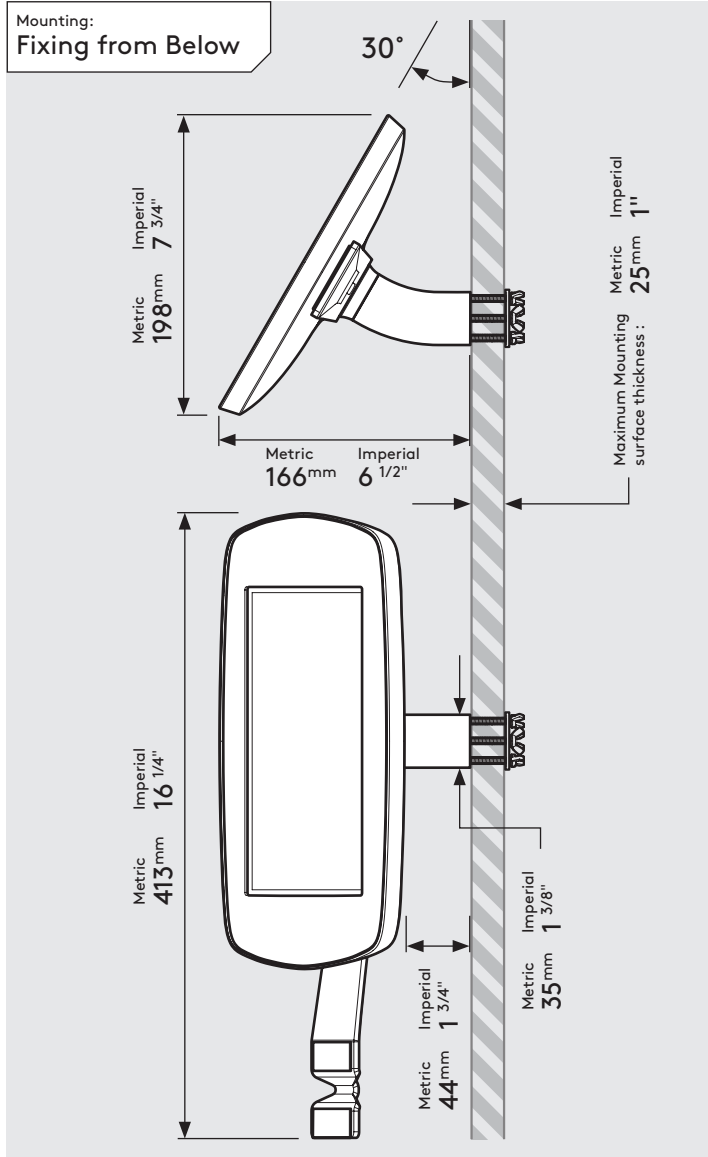

PRODUCT DATA SHEET - UNIVERSAL CARD READER WALLMOUNT (MIDI CASE)

Case: Midi
Arm: Wallmount
Mounting: Fixing from Below
Packaged weight: 2.21kg
Colour: White
 Black

Fixing from Above

PRODUCT DATA SHEET - UNIVERSAL CARD READER WALLMOUNT (MAXI CASE)

Case: Maxi
Arm: Wallmount
Mounting: Fixing from Below
Packaged weight: 2.44kg
Colour: White
 Black

PRODUCT DATA SHEET - UNIVERSAL CARD READER WALLMOUNT (MEGA CASE)

bouncepad®

Case: Mega Arm: Wallmount Mounting: Fixing from Below
 Fixing from Above Packaged weight: 2.83kg Colour: White
 Black