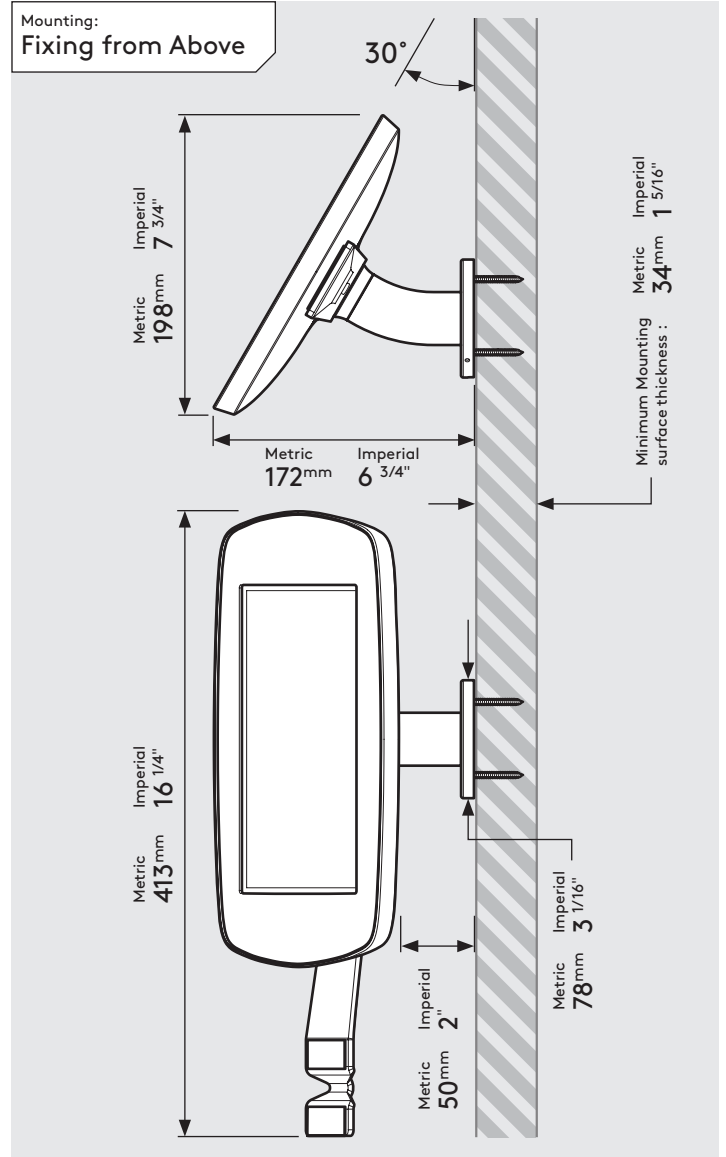

PRODUCT DATA SHEET - UNIVERSAL CARD READER WALLMOUNT (MIDI CASE)

Case: Midi
Arm: Wallmount
Mounting: Fixing from Below
Packaged weight: 2.21kg
Colour: White
 Black

Fixing from Above

PRODUCT DATA SHEET - UNIVERSAL CARD READER WALLMOUNT (MAXI CASE)

Case: Maxi
Arm: Wallmount
Mounting: Fixing from Below
Packaged weight: 2.44kg
Colour: White
 Black

PRODUCT DATA SHEET - UNIVERSAL CARD READER WALLMOUNT (MEGA CASE)

bouncepad®

Case: Mega Arm: Wallmount Mounting: Fixing from Below
 Fixing from Above Packaged weight: 2.83kg Colour: White
 Black