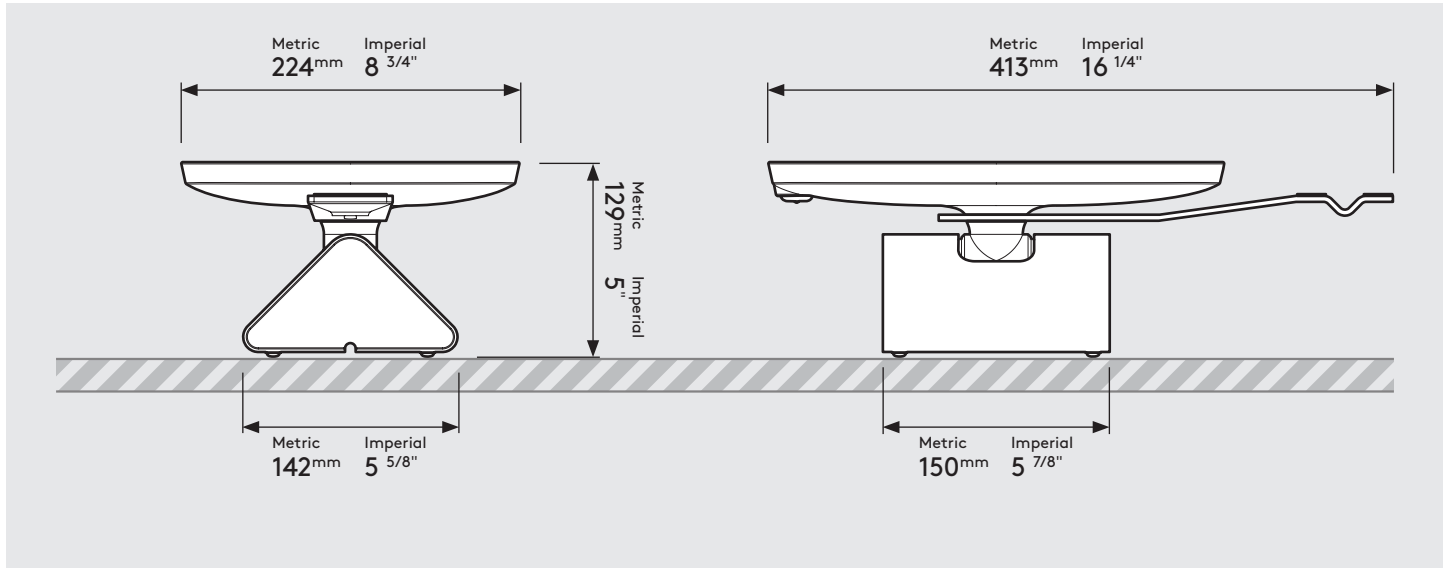

# PRODUCT DATA SHEET - UNIVERSAL CARD READER FLIP (MIDI CASE) **bouncepad**

<b>Case:</b>	<b>Arm:</b>	<b>Mounting:</b>	<b>Packaged weight:</b>	<b>Colour:</b>
Midi	Flip	Not Applicable	3.41kg	White Black

# PRODUCT DATA SHEET - UNIVERSAL CARD READER FLIP (MAXI CASE) **bouncepad**<sup>®</sup>

<b>Case:</b>	<b>Arm:</b>	<b>Mounting:</b>	<b>Packaged weight:</b>	<b>Colour:</b>
Maxi	Flip	Not Applicable	3.64kg	White Black

# PRODUCT DATA SHEET - UNIVERSAL CARD READER FLIP (MEGA CASE) **bouncepad**<sup>®</sup>

<b>Case:</b>	<b>Arm:</b>	<b>Mounting:</b>	<b>Packaged weight:</b>	<b>Colour:</b>
Mega	Flip	Not Applicable	3.77kg	White Black