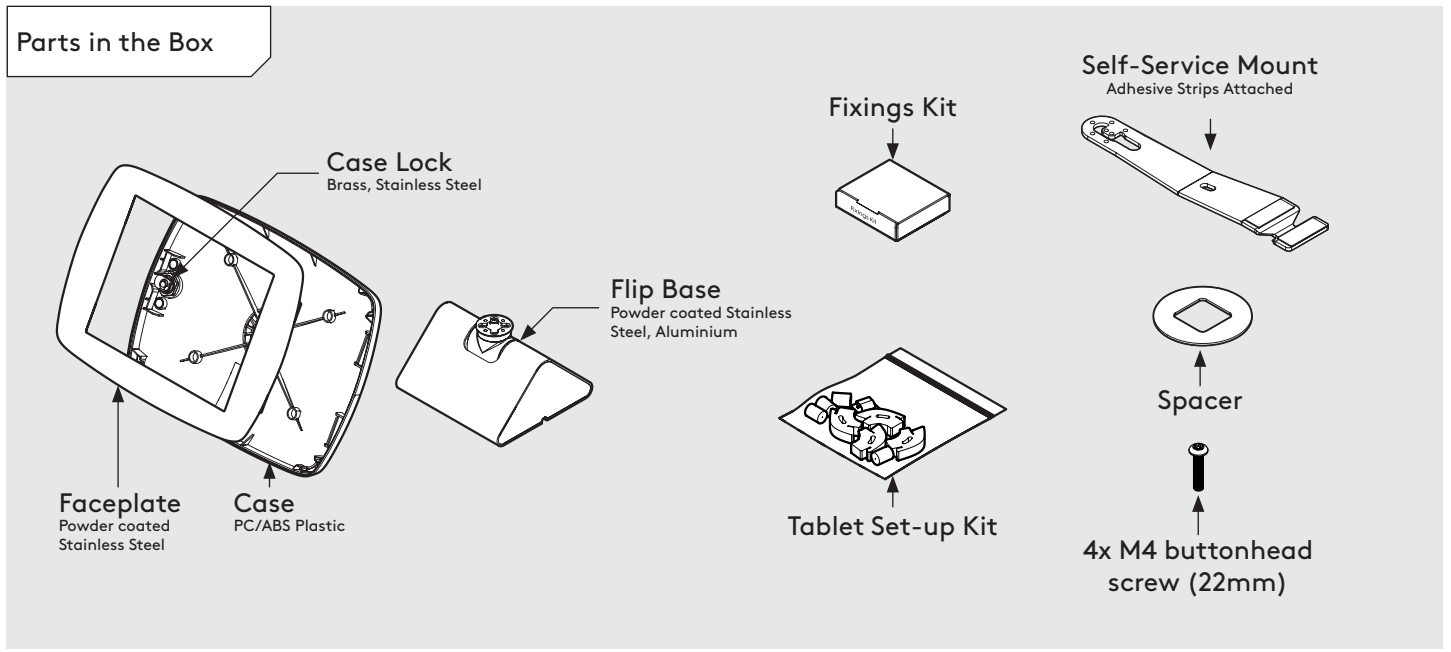

# PRODUCT DATA SHEET - UNIVERSAL CARD READER FLIP (MIDI CASE) **bouncepad**

<b>Case:</b>	<b>Arm:</b>	<b>Mounting:</b>	<b>Packaged weight:</b>	<b>Colour:</b>
Midi	Flip	Not Applicable	3.41kg	White Black

# PRODUCT DATA SHEET - UNIVERSAL CARD READER FLIP (MAXI CASE) **bouncepad**<sup>®</sup>

<b>Case:</b>	<b>Arm:</b>	<b>Mounting:</b>	<b>Packaged weight:</b>	<b>Colour:</b>
Maxi	Flip	Not Applicable	3.64kg	White Black

# PRODUCT DATA SHEET - UNIVERSAL CARD READER FLIP (MEGA CASE) **bouncepad**<sup>®</sup>

<b>Case:</b>	<b>Arm:</b>	<b>Mounting:</b>	<b>Packaged weight:</b>	<b>Colour:</b>
Mega	Flip	Not Applicable	3.77kg	White Black