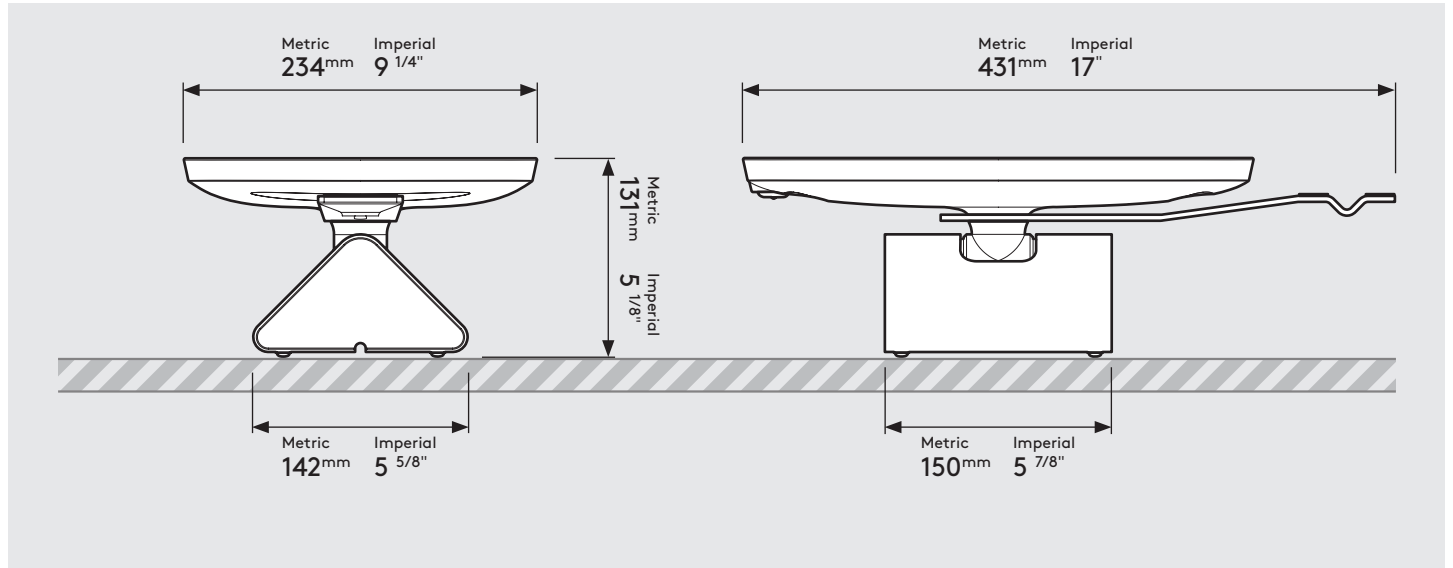

# PRODUCT DATA SHEET - UNIVERSAL CARD READER FLIP (MIDI CASE) **bouncepad**

<b>Case:</b>	<b>Arm:</b>	<b>Mounting:</b>	<b>Packaged weight:</b>	<b>Colour:</b>
Midi	Flip	Not Applicable	3.41kg	White Black

# PRODUCT DATA SHEET - UNIVERSAL CARD READER FLIP (MAXI CASE) **bouncepad**<sup>®</sup>

<b>Case:</b>	<b>Arm:</b>	<b>Mounting:</b>	<b>Packaged weight:</b>	<b>Colour:</b>
Maxi	Flip	Not Applicable	3.64kg	White Black

# PRODUCT DATA SHEET - UNIVERSAL CARD READER FLIP (MEGA CASE) **bouncepad**<sup>®</sup>

<b>Case:</b>	<b>Arm:</b>	<b>Mounting:</b>	<b>Packaged weight:</b>	<b>Colour:</b>
Mega	Flip	Not Applicable	3.77kg	White Black