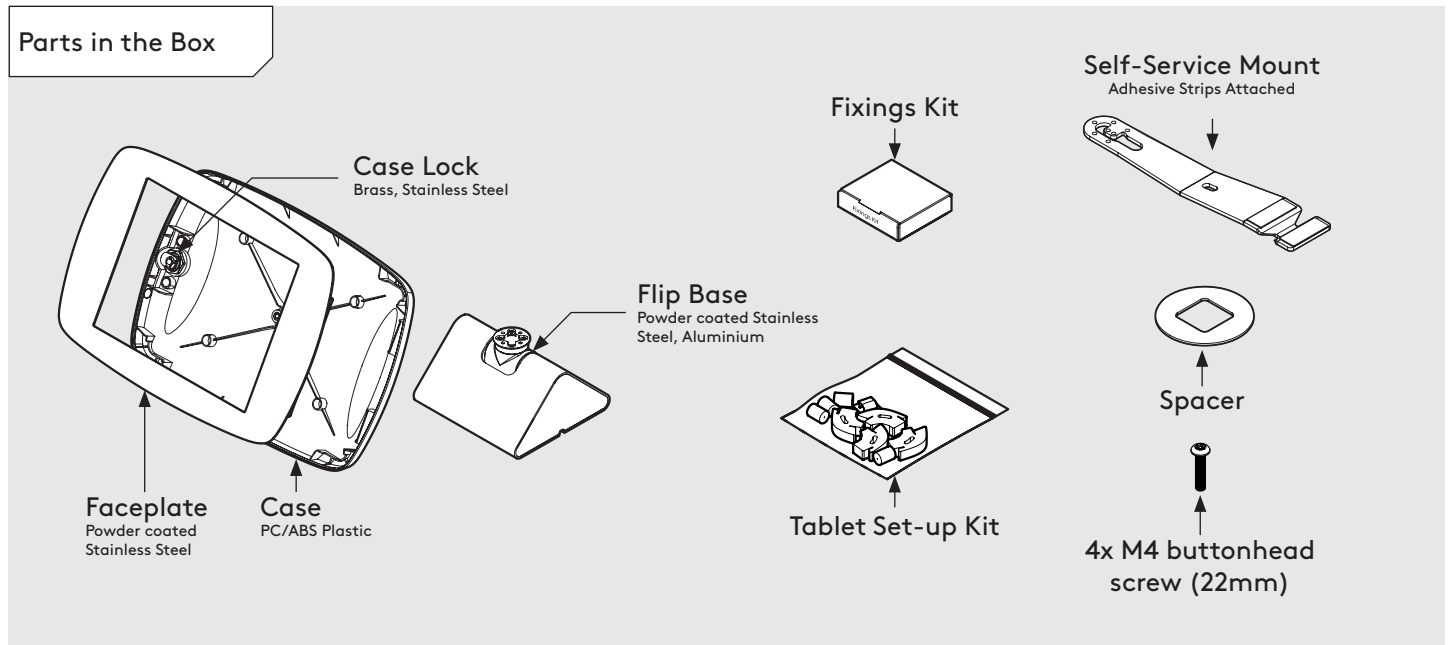

# PRODUCT DATA SHEET - UNIVERSAL CARD READER FLIP (MIDI CASE) **bouncepad**

<b>Case:</b>	<b>Arm:</b>	<b>Mounting:</b>	<b>Packaged weight:</b>	<b>Colour:</b>
Midi	Flip	Not Applicable	3.41kg	White Black

# PRODUCT DATA SHEET - UNIVERSAL CARD READER FLIP (MAXI CASE) **bouncepad**<sup>®</sup>

<b>Case:</b>	<b>Arm:</b>	<b>Mounting:</b>	<b>Packaged weight:</b>	<b>Colour:</b>
Maxi	Flip	Not Applicable	3.64kg	White Black

# PRODUCT DATA SHEET - UNIVERSAL CARD READER FLIP (MEGA CASE) **bouncepad**<sup>®</sup>

<b>Case:</b>	<b>Arm:</b>	<b>Mounting:</b>	<b>Packaged weight:</b>	<b>Colour:</b>
Mega	Flip	Not Applicable	3.77kg	White Black