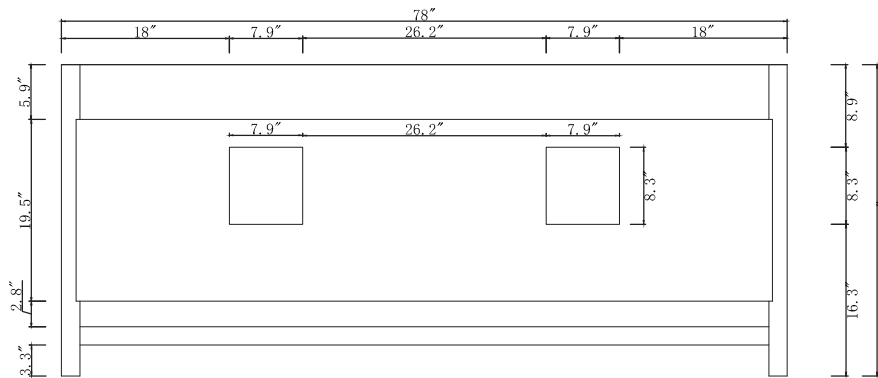

TOP

SIDE

BACK

SPECIFICATIONS

SKU: MD-2178

NOTES

Countertops are not shown in these diagrams. (Cabinet Only)
 Do not expose the surface of the cabinet to corrosive liquids or direct sunlight.
 All dimensions and specifications are approximate and subject to change without notice.