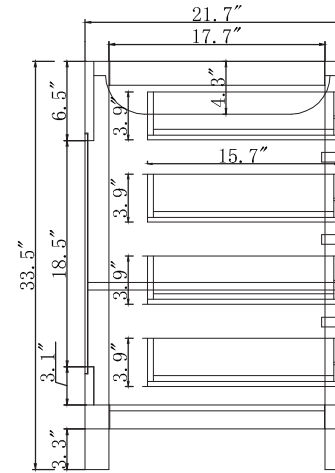

TOP

SIDE

BACK

SPECIFICATIONS

SKU: MD-2178

NOTES

Countertops are not shown in these diagrams. (Cabinet Only)
 Do not expose the surface of the cabinet to corrosive liquids or direct sunlight.
 All dimensions and specifications are approximate and subject to change without notice.