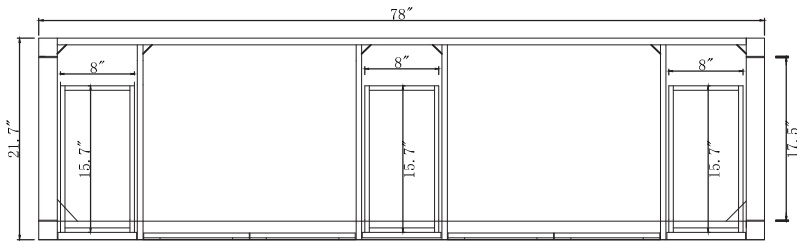

TOP

SIDE

BACK

SPECIFICATIONS

SKU: MD-2178

NOTES

Countertops are not shown in these diagrams. (Cabinet Only)
 Do not expose the surface of the cabinet to corrosive liquids or direct sunlight.
 All dimensions and specifications are approximate and subject to change without notice.