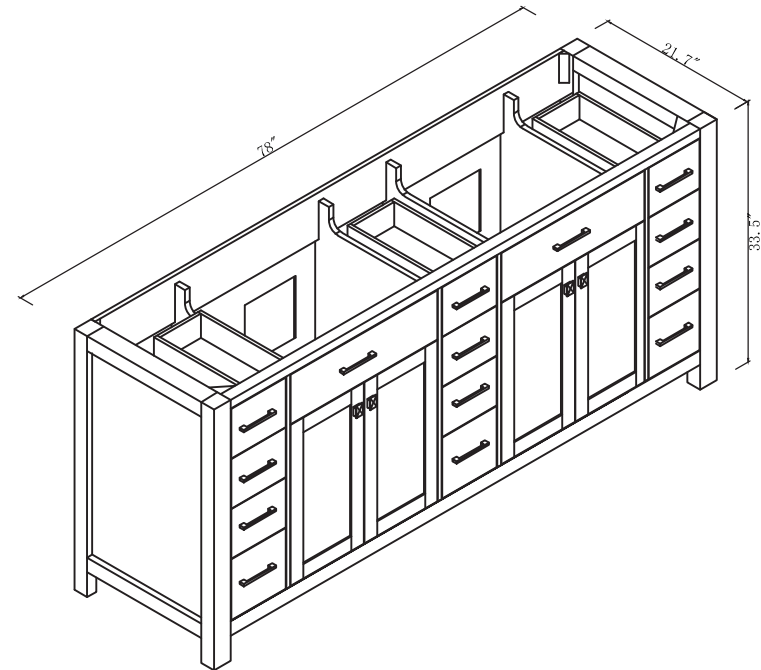

TOP

SIDE

BACK

SPECIFICATIONS

SKU: MD-2178

NOTES

Countertops are not shown in these diagrams. (Cabinet Only)
 Do not expose the surface of the cabinet to corrosive liquids or direct sunlight.
 All dimensions and specifications are approximate and subject to change without notice.