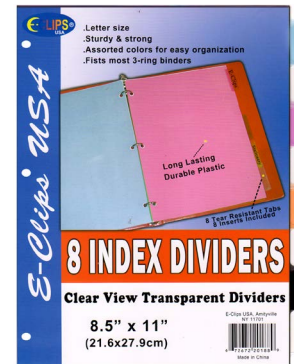

**23020** 60/case  
2024-2025 Student Agenda  
5x8" Double Wired. Blue, red

**23002** 48/case  
2025 Desk Blotter 22x17"

**20274** 48/case  
Poly tab dividers with pocket  
5 Tabs- Assorted Colors

**20278** 72/case  
Index Tab dividers with pocket  
5 Tabs- Assorted Colors