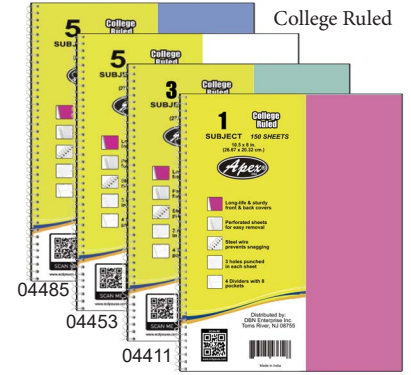

College Ruled