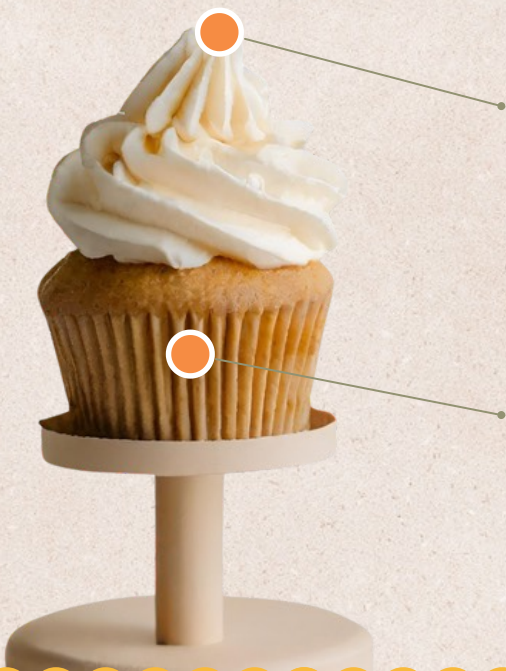

CUPCAKE WRAPPER

- 12 **Mini** - $16
- 12 **Solid Color** - $16
- 12 **Printed** - $20