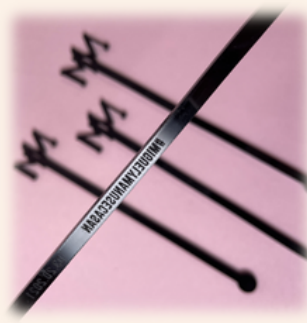

Engraved Stirrer

6in
12 units $25
12 Metallic $35
*Engraved +$20