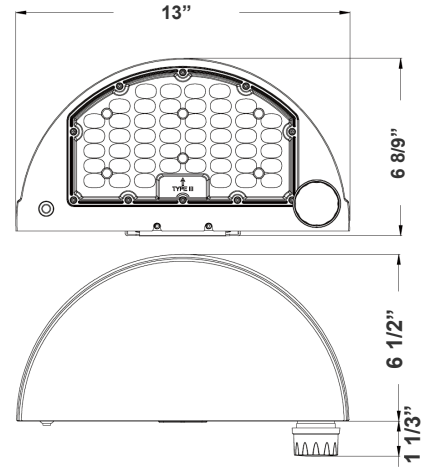

13" (W) x 6 8/9" (H) x 6 1/2" (D)

Features

- High Light Transmittance, Anti-UV and Fire Resistant PC Lens
- 7-Year Warranty
- Die-Cast Aluminum With Powder Coat Finish (Dark Bronze)
- Multi CCT and Power (Switches are inside fixture)

Phone: (877) 805-2252 | Fax: (877) 805-2252
www.westgatemfg.com |

Photometrics: WPMX-24-40W-MCTP-SR

BUD Rating: B0-U0-G1

Area 45'x 50' Mounting Height: 9'

Other Views:

Side View

Front View

Back View